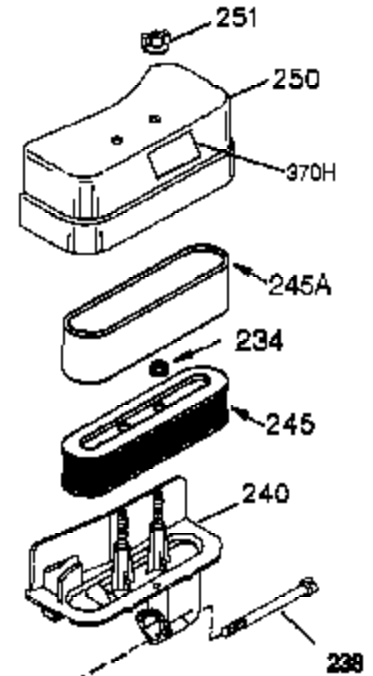

CONTINUED FROM PAGE 2

Ref #	Part Number	Qty	Description
30	35422A	1	Crankshaft
31	35327	1	Counterbalance Gear
40	35776A	1	Piston, Pin & Ring Set (Std.)
40	35777A	1	Piston, Pin & Ring Set (.010" OS)
40	35778A	1	Piston, Pin & Ring Set (.020" OS)
41	35773A	1	Piston & Pin Ass'y. (Std.) (Incl. 43)
41	35774A	1	Piston & Pin Ass'y. (.010" OS) (Incl. 43)
41	35775A	1	Piston & Pin Ass'y. (.020" OS) (Incl. 43)
42	35779	1	Ring Set (Std.)
42	35780	1	Ring Set (.010" OS)
42	35781	1	Ring Set (.020" OS)
43	35772	2	Piston Pin Retaining Ring
45	36895	1	Connecting Rod Ass'y. (Incl. 47)
47	651033	2	Connecting Rod Bolt
48	34034	2	Valve Lifter
50	35381	1	Camshaft (MCR)
51	35315A	1	Counterbalance Weight
52	31356	1	Oil Pump Ass'y.
69	35317	1	* Mounting Flange Gasket
70	35711A	1	Mounting Flange (Incl. 72, 75 & 80)
72	31927	1	Oil Drain Plug
75	35319	1	Oil Seal
80	35783	1	Governor Shaft
81	30590A	2	Washer
82	35378	1	Governor Gear Ass'y. (Incl. 81)
83	30588A	1	Governor Spool
84	29193	2	Retaining Ring
86	650833	7	Screw, 1/4-20 x 1-3/16"
88	31707A	1	Spacer (Incl. 81)
89	32589	1	Flywheel Key
123	33261	1	Intake Pipe Brace
124	651031	3	Screw, 1/4-20 x 9/16"
171	28424	1	Breather Element
178	29752	2	Nut & Lock Washer, 1/4-28
182	30088A	2	Screw, 1/4-28 x 1"
184	33263	1	* Carburetor To Intake Pipe Gasket
185	34926	1	Intake Pipe
223	650378	2	Screw, Torx T-30, 5/16-18 x 1-1/8"
224	27915A	1	Intake Pipe Gasket
234	650825	2	Nut & Lock Washer, 1/4-20
238	650834	2	Screw, 10-32 x 1-17/32"
239	33629	1	* Air Cleaner Gasket
240	35538B	1	Air Cleaner Body (Incl. 239)
245	35403	1	Air Cleaner Filter (Incl. 234)
245A	35404	1	Air Cleaner Filter
250	35961	1	Air Cleaner Cover
251	650886	2	Wing Nut, 1/4-20
292	26460	2	Fuel Line Clamp
305	35574	1	Oil Fill Tube
307	35499	1	"O" Ring
308	35437	1	Fill Tube Clip
310	35576	1	Dipstick
380	640091A	1	Carburetor (Incl. 184)
400	36452A	1	* Gasket Set (Incl. items marked PK in notes) Incl. part #'s 26756 (1), 27272A (2), 27896A (2), 27915A (1), 29673 (1), 33263 (1), 33629 (1), 34041A (1), 34327A (1), 34698A (1), 34912 (1), 34923A (1), 35262A (1), 35317 (1), 35865 (1)