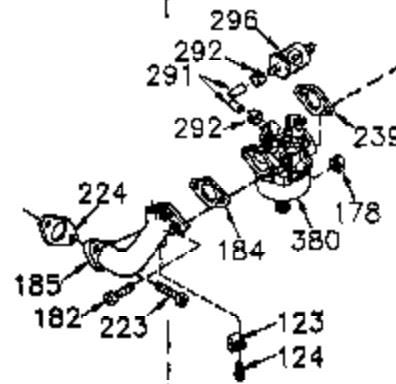

CONTINUED FROM PAGE 2

Ref #	Part Number	Qty	Description
30	35422A	1	Crankshaft
31	35327	1	Counterbalance Gear
40	35776A	1	Piston, Pin & Ring Set (Std.)
40	35777A	1	Piston, Pin & Ring Set (.010" OS)
40	35778A	1	Piston, Pin & Ring Set (.020" OS)
41	35773A	1	Piston & Pin Ass'y. (Std.) (Incl. 43)
41	35774A	1	Piston & Pin Ass'y. (.010" OS) (Incl. 43)
41	35775A	1	Piston & Pin Ass'y. (.020" OS) (Incl. 43)
42	35779	1	Ring Set (Std.)
42	35780	1	Ring Set (.010" OS)
42	35781	1	Ring Set (.020" OS)
43	35772	2	Piston Pin Retaining Ring
45	36895	1	Connecting Rod Ass'y. (Incl. 47)
47	651033	2	Connecting Rod Bolt
48	34034	2	Valve Lifter
50	35381	1	Camshaft (MCR)
51	35315A	1	Counterbalance Weight
52	31356	1	Oil Pump Ass'y.
69	35317	1	* Mounting Flange Gasket
70	35711A	1	Mounting Flange (Incl. 72, 75 & 80)
72	31927	1	Oil Drain Plug
75	35319	1	Oil Seal
80	35783	1	Governor Shaft
81	30590A	2	Washer
82	35378	1	Governor Gear Ass'y. (Incl. 81)
83	30588A	1	Governor Spool
84	29193	2	Retaining Ring
86	650833	7	Screw, 1/4-20 x 1-3/16"
88	31707A	1	Spacer (Incl. 81)
89	32589	1	Flywheel Key
123	33261	1	Intake Pipe Brace
124	651031	3	Screw, 1/4-20 x 9/16"
171	28424	1	Breather Element
178	29752	2	Nut & Lock Washer, 1/4-28
182	30088A	2	Screw, 1/4-28 x 1"
184	33263	1	* Carburetor To Intake Pipe Gasket
185	34926	1	Intake Pipe
223	650378	2	Screw, Torx T-30, 5/16-18 x 1-1/8"
224	27915A	1	Intake Pipe Gasket
234	650825	2	Nut & Lock Washer, 1/4-20
238	650834	2	Screw, 10-32 x 1-17/32"
239	33629	1	* Air Cleaner Gasket
240	35538B	1	Air Cleaner Body (Incl. 239)
245	35403	1	Air Cleaner Filter (Incl. 234)
245A	35404	1	Air Cleaner Filter
250	35961	1	Air Cleaner Cover
251	650886	2	Wing Nut, 1/4-20
292	26460	2	Fuel Line Clamp
305	35574	1	Oil Fill Tube
307	35499	1	"O" Ring
308	35437	1	Fill Tube Clip
310	35576	1	Dipstick
380	640091A	1	Carburetor (Incl. 184)
400	36452A	1	* Gasket Set (Incl. items marked PK in notes) Incl. part #'s 26756 (1), 27272A (2), 27896A (2), 27915A (1), 29673 (1), 33263 (1), 33629 (1), 34041A (1), 34327A (1), 34698A (1), 34912 (1), 34923A (1), 35262A (1), 35317 (1), 35865 (1)