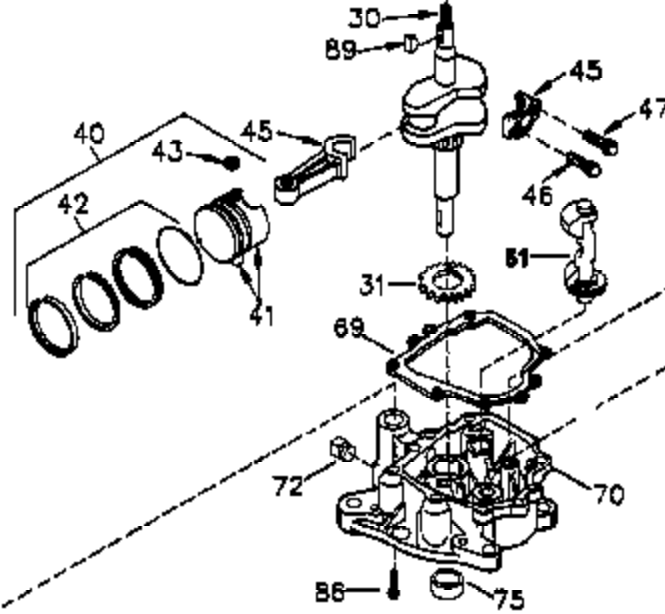

CONTINUED FROM PAGE 2

Ref #	Part Number	Qty	Description
30	35429A	1	Crankshaft
31	35327	1	Counterbalance Gear
40	35776A	1	Piston, Pin & Ring Set (Std.)
40	35777A	1	Piston, Pin & Ring Set (.010" OS)
40	35778A	1	Piston, Pin & Ring Set (.020" OS)
41	35773A	1	Piston & Pin Ass'y. (Std.) (Incl. 43)
41	35774A	1	Piston & Pin Ass'y. (.010" OS) (Incl. 43)
41	35775A	1	Piston & Pin Ass'y. (.020" OS) (Incl. 43)
42	35779	1	Ring Set (Std.)
42	35780	1	Ring Set (.010" OS)
42	35781	1	Ring Set (.020" OS)
43	35772	2	Piston Pin Retaining Ring
45	36895	1	Connecting Rod Ass'y. (Incl. 47)
47	651033	2	Connecting Rod Bolt
48	34034	2	Valve Lifter
50	35381	1	Camshaft (MCR)
51	35315A	1	Counterbalance Weight
52	31356	1	Oil Pump Ass'y.
69	35317	1	* Mounting Flange Gasket
70	35711A	1	Mounting Flange (Incl. 72, 75 & 80)
72	31927	1	Oil Drain Plug
75	35319	1	Oil Seal
80	35783	1	Governor Shaft
81	30590A	2	Washer
82	35378	1	Governor Gear Ass'y. (Incl. 81)
83	30588A	1	Governor Spool
84	29193	2	Retaining Ring
86	650833	7	Screw, 1/4-20 x 1-3/16"
88	31707A	1	Spacer (Incl. 81)
89	32589	1	Flywheel Key
123	33261	1	Intake Pipe Brace
124	651031	3	Screw, 1/4-20 x 9/16"
171	28424	1	Breather Element
178	29752	2	Nut & Lock Washer, 1/4-28
182	30088A	2	Screw, 1/4-28 x 1"
184	33263	1	* Carburetor To Intake Pipe Gasket
185	34926	1	Intake Pipe
223	650378	2	Screw, T-30, 5/16-18 x 1-3/32"
224	27915A	1	Intake Pipe Gasket
234	650825	2	Nut & Lock Washer, 1/4-20
238	650834	2	Screw, 10-32 x 1-17/32"
239	33629	1	* Air Cleaner Gasket
240	35538B	1	Air Cleaner Body (Incl. 239)
245	35403	1	Air Cleaner Filter (Incl. 234)
245A	35404	1	Air Cleaner Filter
250	35961	1	Air Cleaner Cover
251	650886	2	Wing Nut, 1/4-20
292	26460	2	Fuel Line Clamp
305	35574	1	Oil Fill Tube
307	35499	1	"O" Ring
308	35437	1	Fill Tube Clip
310	35576	1	Dipstick
380	640091A	1	Carburetor (Incl. 184)
400	36452B	1	* Gasket Set (Incl. items marked PK i n notes)
420	730225A	1	SAE 30 4-Cycle Engine Oil (Quart)