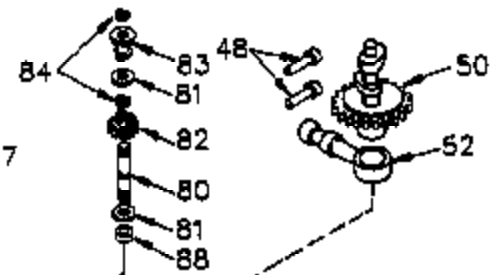

CONTINUED FROM PAGE 2

Ref #	Part Number	Qty	Description
30	35429A	1	Crankshaft
31	35327	1	Counterbalance Gear
40	35776A	1	Piston, Pin & Ring Set (Std.)
40	35777A	1	Piston, Pin & Ring Set (.010" OS)
40	35778A	1	Piston, Pin & Ring Set (.020" OS)
41	35773A	1	Piston & Pin Ass'y. (Std.) (Incl. 43)
41	35774A	1	Piston & Pin Ass'y. (.010" OS) (Incl. 43)
41	35775A	1	Piston & Pin Ass'y. (.020" OS) (Incl. 43)
42	35779	1	Ring Set (Std.)
42	35780	1	Ring Set (.010" OS)
42	35781	1	Ring Set (.020" OS)
43	35772	2	Piston Pin Retaining Ring
45	36895	1	Connecting Rod Ass'y. (Incl. 47)
47	651033	2	Connecting Rod Bolt
48	34034	2	Valve Lifter
50	35381	1	Camshaft (MCR)
51	35315A	1	Counterbalance Weight
52	31356	1	Oil Pump Ass'y.
69	35317	1	* Mounting Flange Gasket
70	35711A	1	Mounting Flange (Incl. 72, 75 & 80)
72	31927	1	Oil Drain Plug
75	35319	1	Oil Seal
80	35783	1	Governor Shaft
81	30590A	2	Washer
82	35378	1	Governor Gear Ass'y. (Incl. 81)
83	30588A	1	Governor Spool
84	29193	2	Retaining Ring
86	650833	7	Screw, 1/4-20 x 1-3/16"
88	31707A	1	Spacer (Incl. 81)
89	32589	1	Flywheel Key
123	33261	1	Intake Pipe Brace
124	651031	3	Screw, 1/4-20 x 9/16"
171	28424	1	Breather Element
178	29752	2	Nut & Lock Washer, 1/4-28
182	30088A	2	Screw, 1/4-28 x 1"
184	33263	1	* Carburetor To Intake Pipe Gasket
185	34926	1	Intake Pipe
223	650378	2	Screw, T-30, 5/16-18 x 1-3/32"
224	27915A	1	Intake Pipe Gasket
234	650825	2	Nut & Lock Washer, 1/4-20
238	650834	2	Screw, 10-32 x 1-17/32"
239	33629	1	* Air Cleaner Gasket
240	35538B	1	Air Cleaner Body (Incl. 239)
245	35403	1	Air Cleaner Filter (Incl. 234)
245A	35404	1	Air Cleaner Filter
250	35961	1	Air Cleaner Cover
251	650886	2	Wing Nut, 1/4-20
292	26460	2	Fuel Line Clamp
305	35574	1	Oil Fill Tube
307	35499	1	"O" Ring
308	35437	1	Fill Tube Clip
310	35576	1	Dipstick
380	640091A	1	Carburetor (Incl. 184)
400	36452B	1	* Gasket Set (Incl. items marked PK i n notes)
420	730225A	1	SAE 30 4-Cycle Engine Oil (Quart)