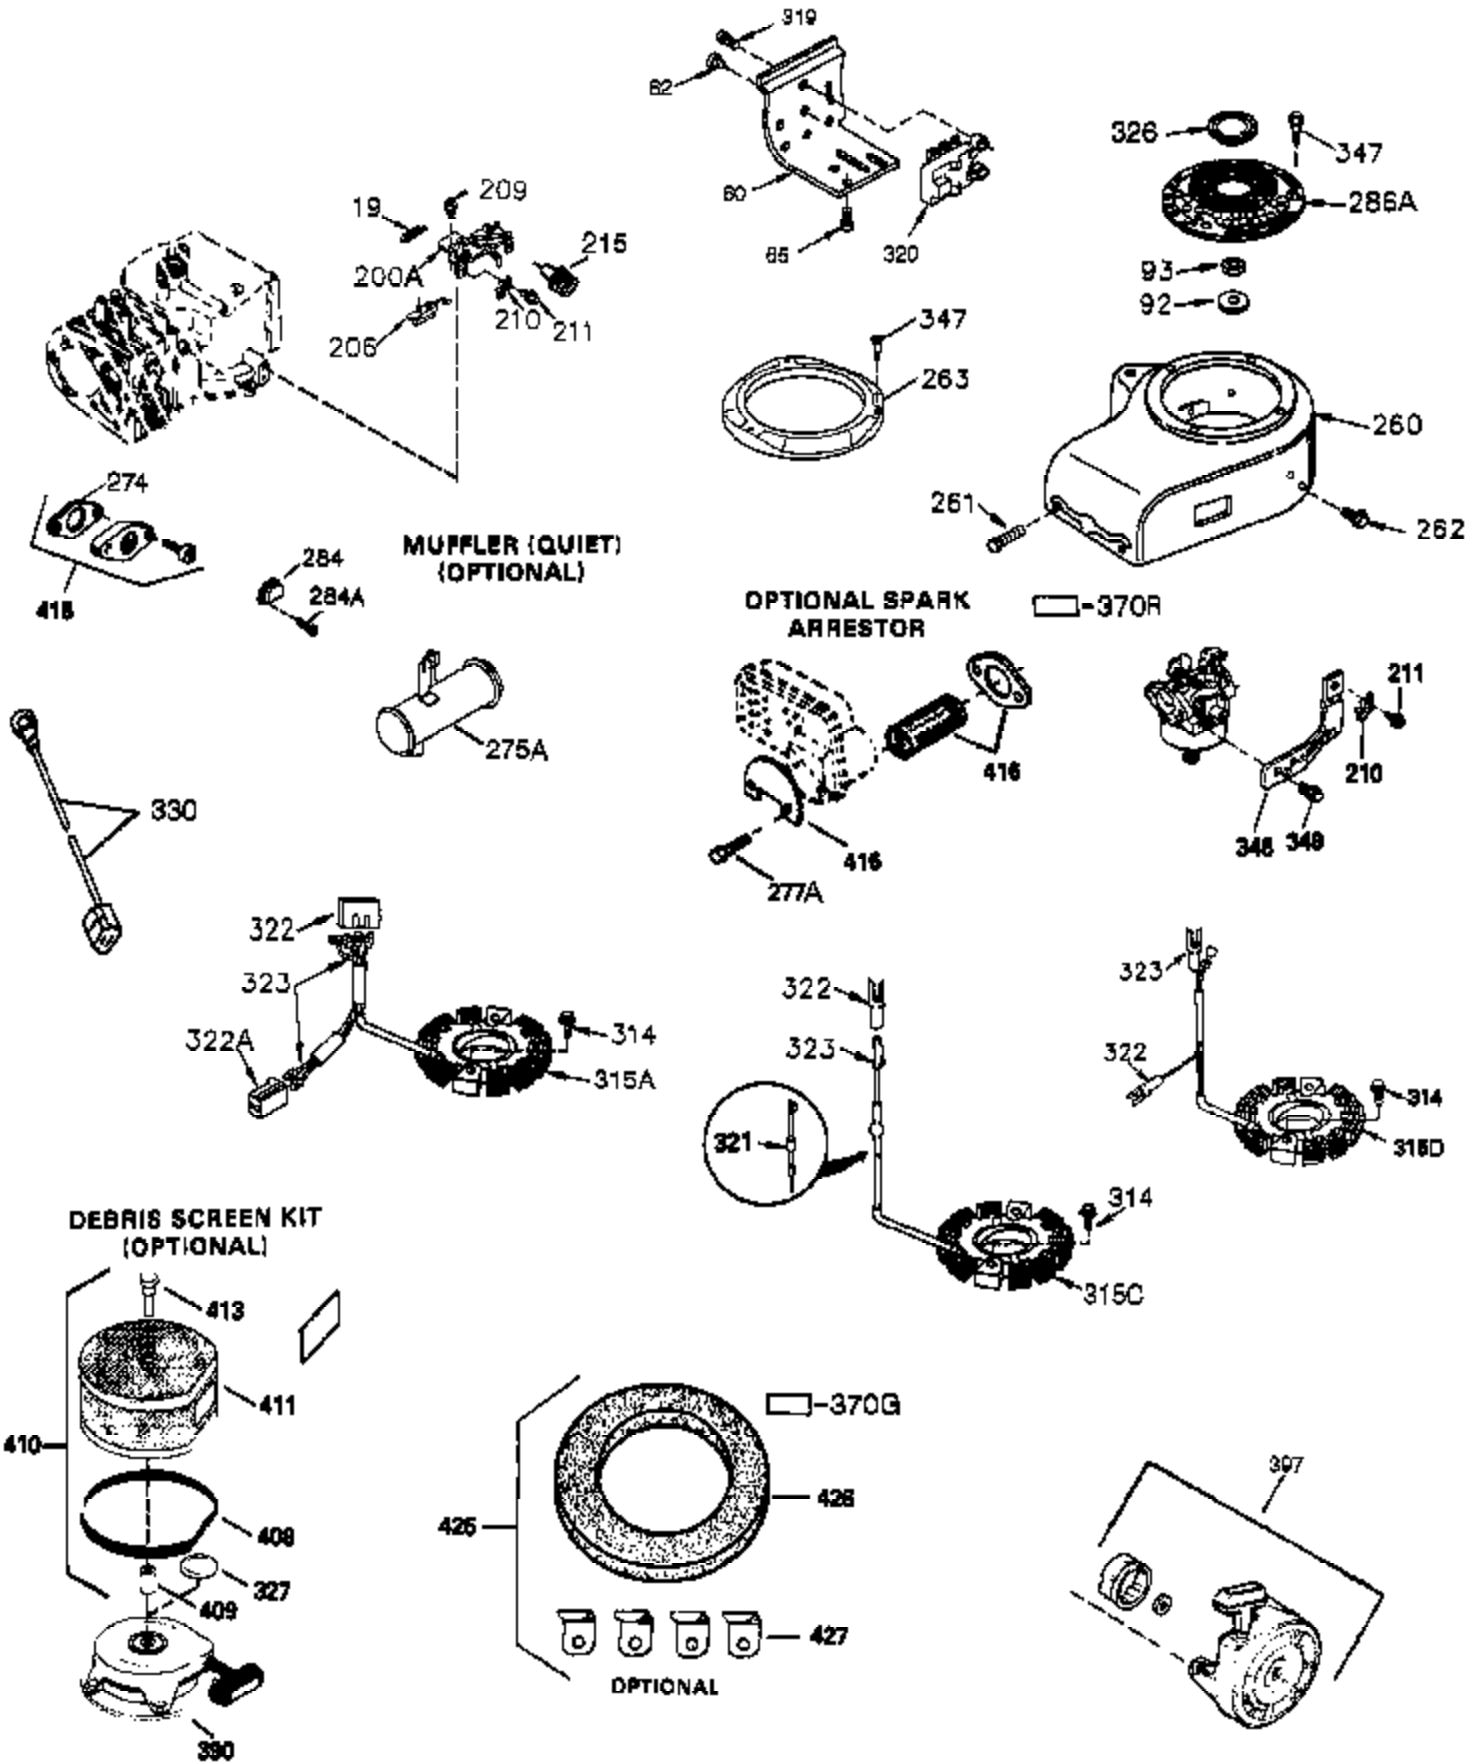

Ref #	Part Number	Qty	Description
19	36495	1	Extension Spring
60	33273A	1	Blower Housing Extension
62	650760	1	Screw, 8-32 x 3/8"
65	650128	1	Screw, 10-24 x 1/2"
92	650880	1	Lock Washer
93	650881	1	Flywheel Nut
171	28424	1	Breather Element
209	651081	2	Screw, 10-32 x 15/32"
210	27793	1	Conduit Clip
211	28942	1	Screw, 10-32 x 3/8"
260	36266	1	Blower Housing
261	650788	2	Screw, 5/16-18 x 3/4"
262	651084	2	Screw, 5/16-18 x 9/16"
263	35963	1	Trim Ring
286A	35962	1	Cup & Screen
314	650873	2	Screw, 1/4-20 x 3/4"
321	611161	1	Diode
322	611117	1	Connector Body
323	611118	1	Terminal
326	36210	1	Screen Plug
347	650949	3	Screw, 10-24 x 9/16"