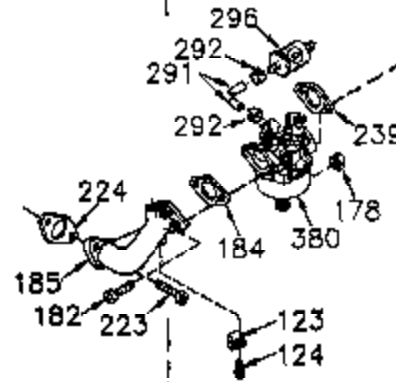

CONTINUED FROM PAGE 2

Ref #	Part Number	Qty	Description
30	35429A	1	Crankshaft
31	35327	1	Counterbalance Gear
40	35776A	1	Piston, Pin & Ring Set (Std.)
40	35777A	1	Piston, Pin & Ring Set (.010" OS)
40	35778A	1	Piston, Pin & Ring Set (.020" OS)
41	35773A	1	Piston & Pin Ass'y. (Std.) (Incl. 43)
41	35774A	1	Piston & Pin Ass'y. (.010" OS) (Incl. 43)
41	35775A	1	Piston & Pin Ass'y. (.020" OS) (Incl. 43)
42	35779	1	Ring Set (Std.)
42	35780	1	Ring Set (.010" OS)
42	35781	1	Ring Set (.020" OS)
43	35772	2	Piston Pin Retaining Ring
45	36895	1	Connecting Rod Ass'y. (Incl. 47)
47	651033	2	Connecting Rod Bolt
48	34034	2	Valve Lifter
50	35381	1	Camshaft (MCR)
51	35315A	1	Counterbalance Weight
52	31356	1	Oil Pump Ass'y.
69	35317	1	* Mounting Flange Gasket
70	35711A	1	Mounting Flange (Incl. 72, 75 & 80)
72	31927	1	Oil Drain Plug
75	35319	1	Oil Seal
80	35783	1	Governor Shaft
81	30590A	2	Washer
82	35378	1	Governor Gear Ass'y. (Incl. 81)
83	30588A	1	Governor Spool
84	29193	2	Retaining Ring
86	650833	7	Screw, 1/4-20 x 1-3/16"
88	31707A	1	Spacer (Incl. 81)
89	32589	1	Flywheel Key
123	33261	1	Intake Pipe Brace
124	651031	3	Screw, 1/4-20 x 9/16"
171	28424	1	Breather Element
178	29752	2	Nut & Lock Washer, 1/4-28
182	30088A	2	Screw, 1/4-28 x 1"
184	33263	1	* Carburetor To Intake Pipe Gasket
185	34926	1	Intake Pipe
223	650378	2	Screw, T-30, 5/16-18 x 1-3/32"
224	27915A	1	Intake Pipe Gasket
234	650825	2	Nut & Lock Washer, 1/4-20
238	650834	2	Screw, 10-32 x 1-17/32"
239	33629	1	* Air Cleaner Gasket
240	35538B	1	Air Cleaner Body (Incl. 239)
245	35403	1	Air Cleaner Filter (Incl. 234)
245A	35404	1	Air Cleaner Filter
250	35961	1	Air Cleaner Cover
251	650886	2	Wing Nut, 1/4-20
292	26460	2	Fuel Line Clamp
305	35574	1	Oil Fill Tube
307	35499	1	"O" Ring
308	35437	1	Fill Tube Clip
310	35576	1	Dipstick
380	640091A	1	Carburetor (Incl. 184)
400	36452B	1	* Gasket Set (Incl. items marked PK i n notes)
420	730225A	1	SAE 30 4-Cycle Engine Oil (Quart)