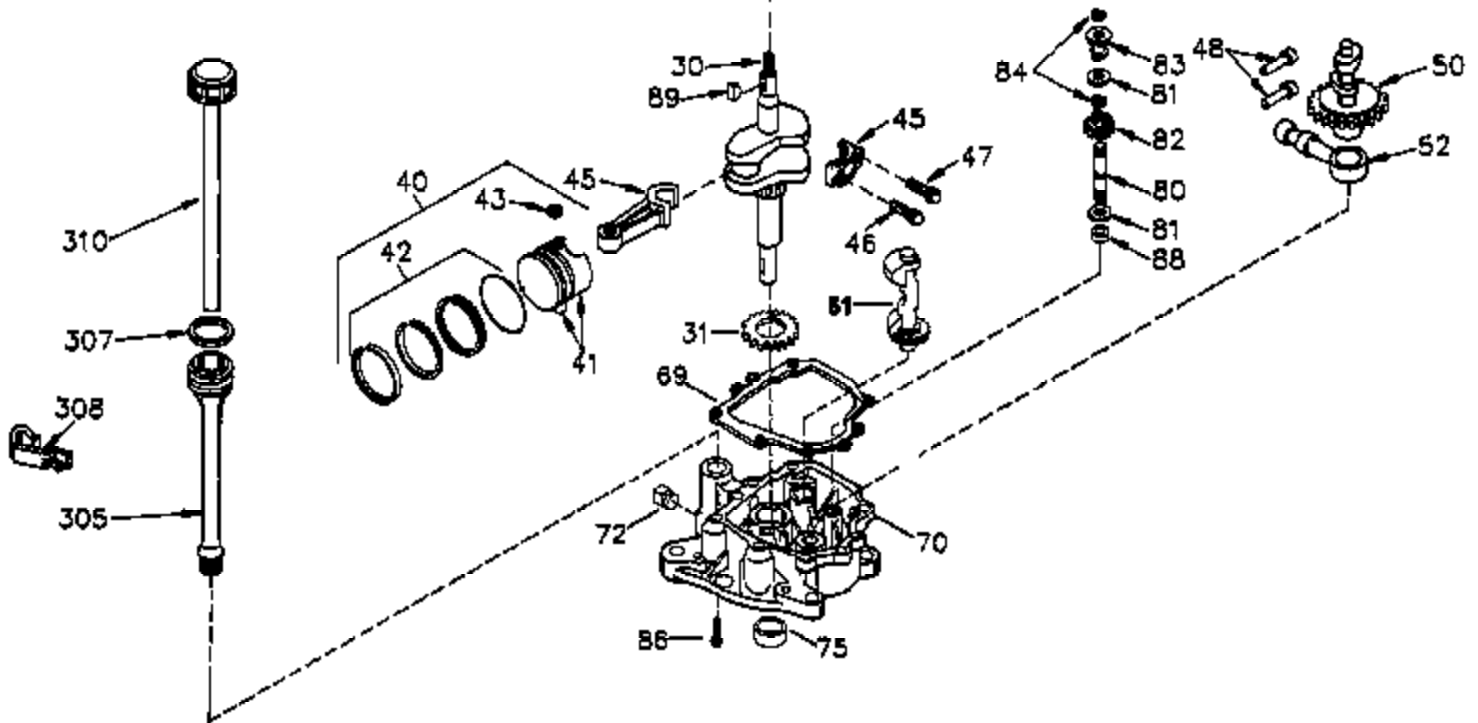

CONTINUED FROM PAGE 2

Ref #	Part Number	Qty	Description
30	35429A	1	Crankshaft
31	35327	1	Counterbalance Gear
40	35776A	1	Piston, Pin & Ring Set (Std.)
40	35777A	1	Piston, Pin & Ring Set (.010" OS)
40	35778A	1	Piston, Pin & Ring Set (.020" OS)
41	35773A	1	Piston & Pin Ass'y. (Std.) (Incl. 43)
41	35774A	1	Piston & Pin Ass'y. (.010" OS) (Incl. 43)
41	35775A	1	Piston & Pin Ass'y. (.020" OS) (Incl. 43)
42	35779	1	Ring Set (Std.)
42	35780	1	Ring Set (.010" OS)
42	35781	1	Ring Set (.020" OS)
43	35772	2	Piston Pin Retaining Ring
45	36895	1	Connecting Rod Ass'y. (Incl. 47)
47	651033	2	Connecting Rod Bolt
48	34034	2	Valve Lifter
50	35381	1	Camshaft (MCR)
51	35315A	1	Counterbalance Weight
52	31356	1	Oil Pump Ass'y.
69	35317	1	* Mounting Flange Gasket
70	35711A	1	Mounting Flange (Incl. 72, 75 & 80)
72	31927	1	Oil Drain Plug
75	35319	1	Oil Seal
80	35783	1	Governor Shaft
81	30590A	2	Washer
82	35378	1	Governor Gear Ass'y. (Incl. 81)
83	30588A	1	Governor Spool
84	29193	2	Retaining Ring
86	650833	7	Screw, 1/4-20 x 1-3/16"
88	31707A	1	Spacer (Incl. 81)
89	32589	1	Flywheel Key
123	33261	1	Intake Pipe Brace
124	651031	3	Screw, 1/4-20 x 9/16"
171	28424	1	Breather Element
178	29752	2	Nut & Lock Washer, 1/4-28
182	30088A	2	Screw, 1/4-28 x 1"
184	33263	1	* Carburetor To Intake Pipe Gasket
185	34926	1	Intake Pipe
223	650378	2	Screw, T-30, 5/16-18 x 1-3/32"
224	27915A	1	Intake Pipe Gasket
234	650825	2	Nut & Lock Washer, 1/4-20
238	650834	2	Screw, 10-32 x 1-17/32"
239	33629	1	* Air Cleaner Gasket
240	35538B	1	Air Cleaner Body (Incl. 239)
245	35403	1	Air Cleaner Filter (Incl. 234)
245A	35404	1	Air Cleaner Filter
250	35961	1	Air Cleaner Cover
251	650886	2	Wing Nut, 1/4-20
292	26460	2	Fuel Line Clamp
305	35574	1	Oil Fill Tube
307	35499	1	"O" Ring
308	35437	1	Fill Tube Clip
310	35576	1	Dipstick
380	640091A	1	Carburetor (Incl. 184)
400	36452B	1	* Gasket Set (Incl. items marked PK i n notes)
420	730225A	1	SAE 30 4-Cycle Engine Oil (Quart)