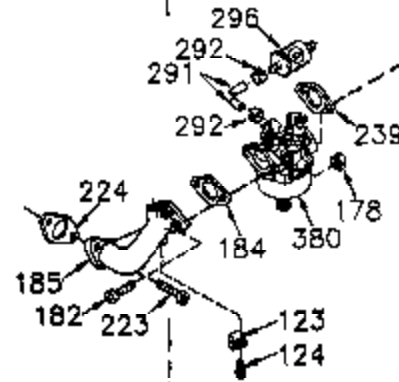

CONTINUED FROM PAGE 2

Ref #	Part Number	Qty	Description
30	35429A	1	Crankshaft
31	35327	1	Counterbalance Gear
40	35776A	1	Piston, Pin & Ring Set (Std.)
40	35777A	1	Piston, Pin & Ring Set (.010" OS)
40	35778A	1	Piston, Pin & Ring Set (.020" OS)
41	35773A	1	Piston & Pin Ass'y. (Std.) (Incl. 43)
41	35774A	1	Piston & Pin Ass'y. (.010" OS) (Incl. 43)
41	35775A	1	Piston & Pin Ass'y. (.020" OS) (Incl. 43)
42	35779	1	Ring Set (Std.)
42	35780	1	Ring Set (.010" OS)
42	35781	1	Ring Set (.020" OS)
43	35772	2	Piston Pin Retaining Ring
45	36895	1	Connecting Rod Ass'y. (Incl. 47)
47	651033	2	Connecting Rod Bolt
48	34034	2	Valve Lifter
50	35381	1	Camshaft (MCR)
51	35315A	1	Counterbalance Weight
52	31356	1	Oil Pump Ass'y.
69	35317	1	* Mounting Flange Gasket
70	35711A	1	Mounting Flange (Incl. 72, 75 & 80)
72	31927	1	Oil Drain Plug
75	35319	1	Oil Seal
80	35783	1	Governor Shaft
81	30590A	2	Washer
82	35378	1	Governor Gear Ass'y. (Incl. 81)
83	30588A	1	Governor Spool
84	29193	2	Retaining Ring
86	650833	7	Screw, 1/4-20 x 1-3/16"
88	31707A	1	Spacer (Incl. 81)
89	32589	1	Flywheel Key
123	33261	1	Intake Pipe Brace
124	651031	3	Screw, 1/4-20 x 9/16"
171	28424	1	Breather Element
178	29752	2	Nut & Lock Washer, 1/4-28
182	30088A	2	Screw, 1/4-28 x 1"
184	33263	1	* Carburetor To Intake Pipe Gasket
185	34926	1	Intake Pipe
223	650378	2	Screw, T-30, 5/16-18 x 1-3/32"
224	27915A	1	Intake Pipe Gasket
234	650825	2	Nut & Lock Washer, 1/4-20
238	650834	2	Screw, 10-32 x 1-17/32"
239	33629	1	* Air Cleaner Gasket
240	35538B	1	Air Cleaner Body (Incl. 239)
245	35403	1	Air Cleaner Filter (Incl. 234)
245A	35404	1	Air Cleaner Filter
250	35961	1	Air Cleaner Cover
251	650886	2	Wing Nut, 1/4-20
292	26460	2	Fuel Line Clamp
305	35574	1	Oil Fill Tube
307	35499	1	"O" Ring
308	35437	1	Fill Tube Clip
310	35576	1	Dipstick
380	640091A	1	Carburetor (Incl. 184)
400	36452B	1	* Gasket Set (Incl. items marked PK i n notes)
420	730225A	1	SAE 30 4-Cycle Engine Oil (Quart)