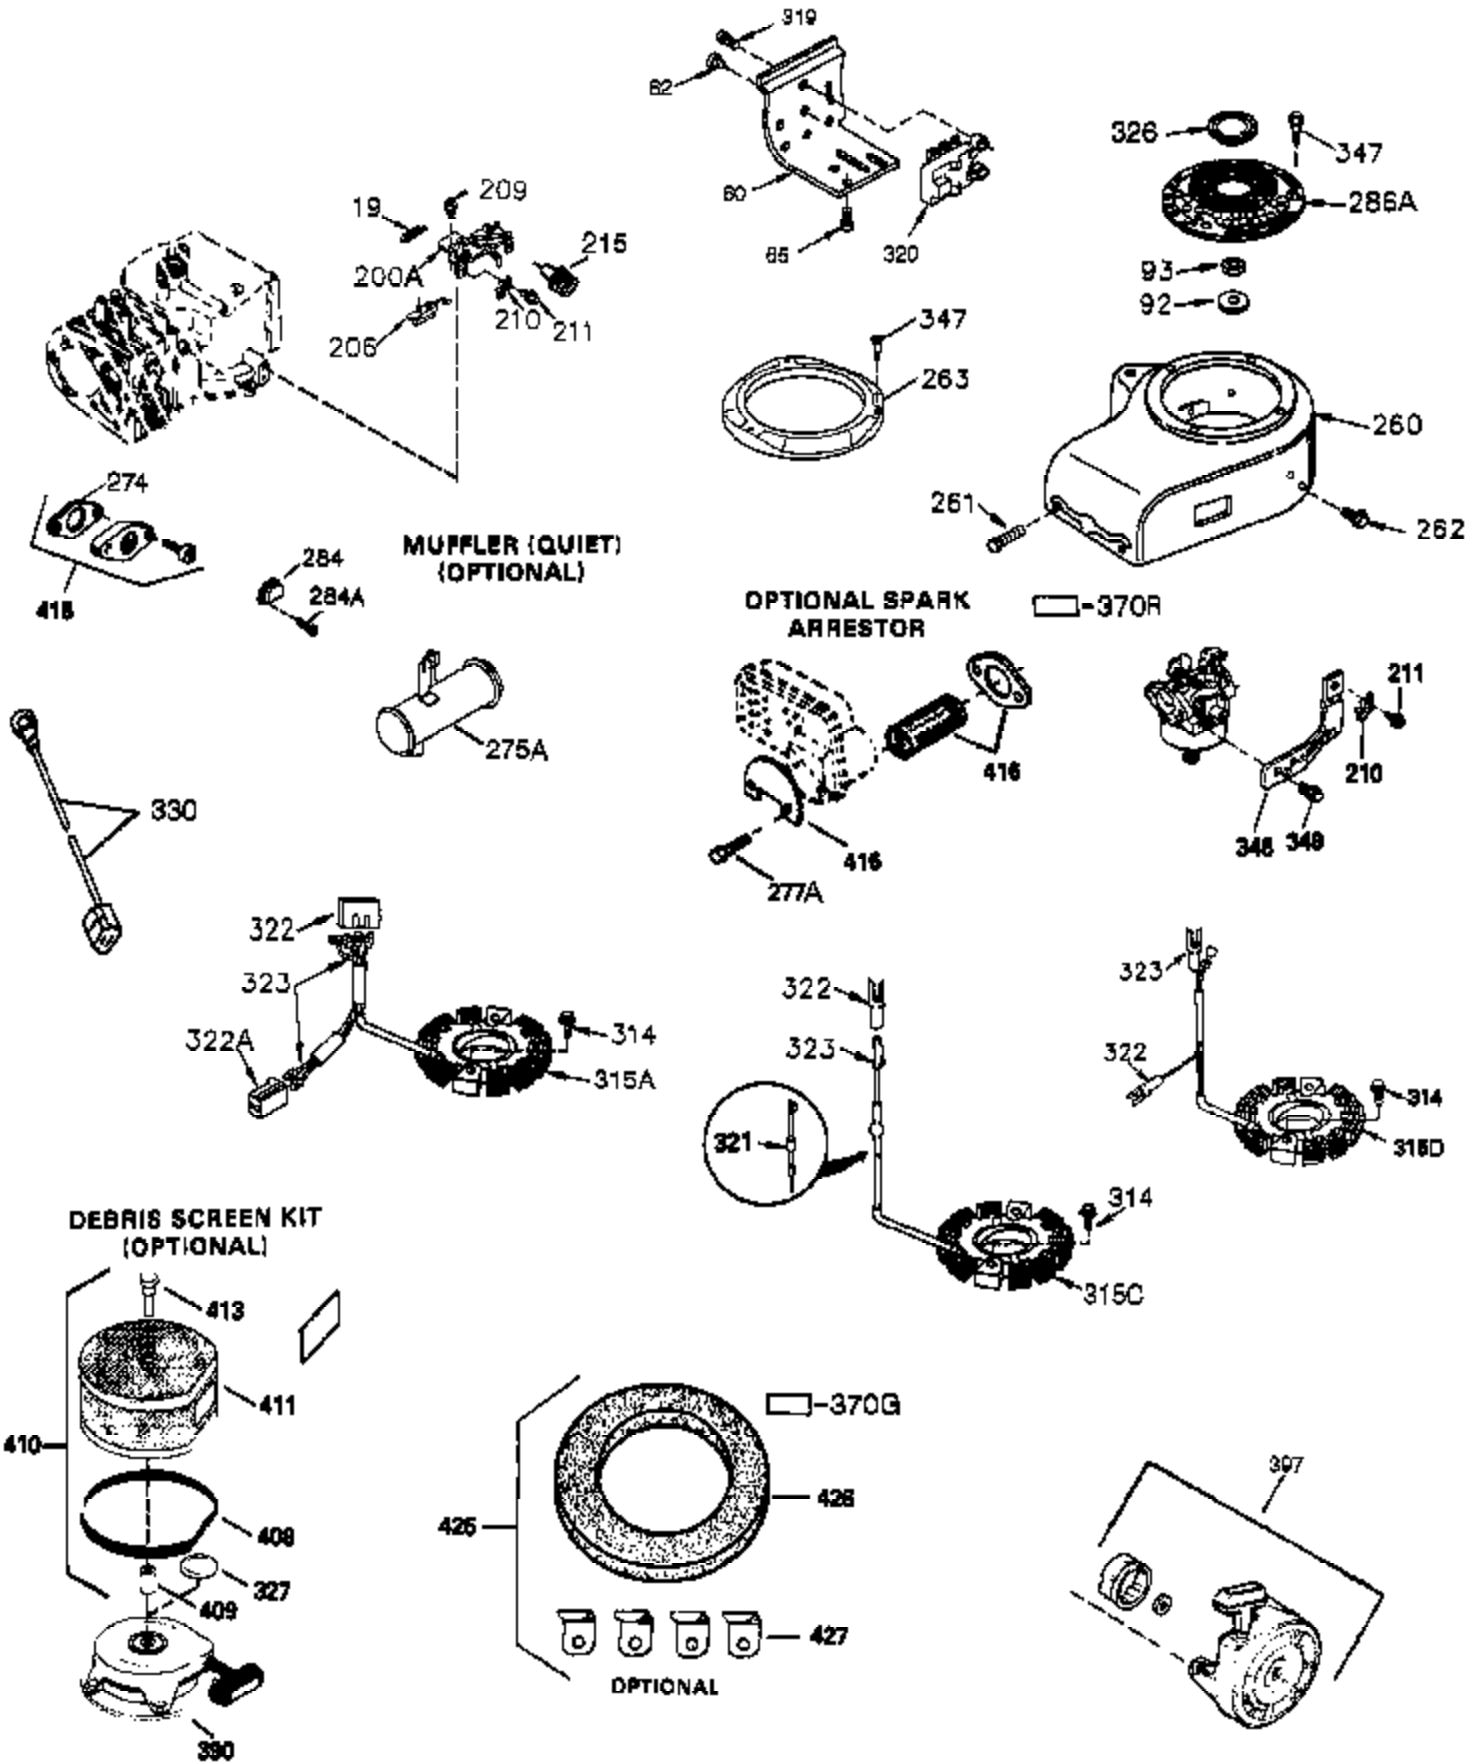

Ref #	Part Number	Qty	Description
19	36495	1	Extension Spring
60	33273A	1	Blower Housing Extension
62	650760	1	Screw, 8-32 x 3/8"
65	650128	1	Screw, 10-24 x 1/2"
92	650880	1	Lock Washer
93	650881	1	Flywheel Nut
171	28424	1	Breather Element
209	651081	2	Screw, 10-32 x 15/32"
210	27793	1	Conduit Clip
211	28942	1	Screw, 10-32 x 3/8"
260	36266	1	Blower Housing
261	650788	2	Screw, 5/16-18 x 3/4"
262	29747B	2	Screw, T-40, 5/16-24 x 21/32"
263	35963	1	Trim Ring
286A	35962	1	Cup & Screen
314	650873	2	Screw, 1/4-20 x 3/4"
321	611161	1	Diode
322	611117	1	Connector Body
323	611118	1	Terminal
326	36210	1	Screen Plug