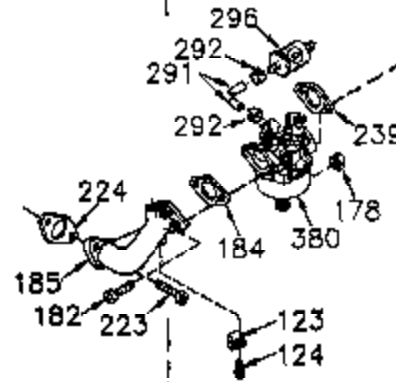

CONTINUED FROM PAGE 2

Engine Parts List #2

Ref #	Part Number	Qty	Description
30	35429A	1	Crankshaft
31	35327	1	Counterbalance Gear
40	35776	1	Piston, Pin & Ring Set (Std.)
40	35777	1	Piston, Pin & Ring Set (.010" OS)
40	35778	1	Piston, Pin & Ring Set (.020" OS)
41	35773	1	Piston & Pin Ass'y. (Std.) (Incl. 43)
41	35774	1	Piston & Pin Ass'y. (.010" OS) (Incl. 43)
41	35775	1	Piston & Pin Ass'y. (.020" OS) (Incl. 43)
42	35779	1	Ring Set (Std.)
42	35780	1	Ring Set (.010" OS)
42	35781	1	Ring Set (.020" OS)
43	35772	2	Piston Pin Retaining Ring
45	36895	1	Connecting Rod Ass'y. (Incl. 47)
47	651033	2	Connecting Rod Bolt
48	34034	2	Valve Lifter
50	35381	1	Camshaft (MCR)
51	35315A	1	Counterbalance Weight
52	31356	1	Oil Pump Ass'y.
64	650990	1	Screw, Torx T-30, 1/4-20 x 15/32"
69	35317	1	* Mounting Flange Gasket
70	35711A	1	Mounting Flange (Incl. 72, 75 & 80)
72	31927	1	Oil Drain Plug
75	35319	1	Oil Seal
80	35783	1	Governor Shaft
81	30590A	2	Washer
82	35378	1	Governor Gear Ass'y. (Incl. 81)
83	30588A	1	Governor Spool
84	29193	2	Retaining Ring
86	650833	7	Screw, 1/4-20 x 1-3/16"
88	31707A	1	Spacer (Incl. 81)
89	32589	1	Flywheel Key
123	33261	1	Intake Pipe Brace
124	651031	3	Screw, 1/4-20 x 9/16"
171	28424	1	Breather Element
178	29752	2	Nut & Lock Washer, 1/4-28
182	30088A	2	Screw, 1/4-28 x 1"
184	33263	1	* Carburetor To Intake Pipe Gasket
185	34926	1	Intake Pipe
223	650378	2	Screw, Torx T-30, 5/16-18 x 1-1/8"
224	27915A	1	Intake Pipe Gasket
234	650825	2	Nut & Lock Washer, 1/4-20
238	650834	2	Screw, 10-32 x 1-17/32"
239	33629	1	* Air Cleaner Gasket
240	35538B	1	Air Cleaner Body (Incl. 239)
245	35403	1	Air Cleaner Filter (Incl. 234)
245A	35404	1	Air Cleaner Filter
250	35961	1	Air Cleaner Cover
251	650886	2	Wing Nut, 1/4-20
292	26460	2	Fuel Line Clamp
305	35574	1	Oil Fill Tube
307	35499	1	"O" Ring
308	35437	1	Fill Tube Clip
310	35576	1	Dipstick
380	640091	1	Carburetor (Incl. 184)