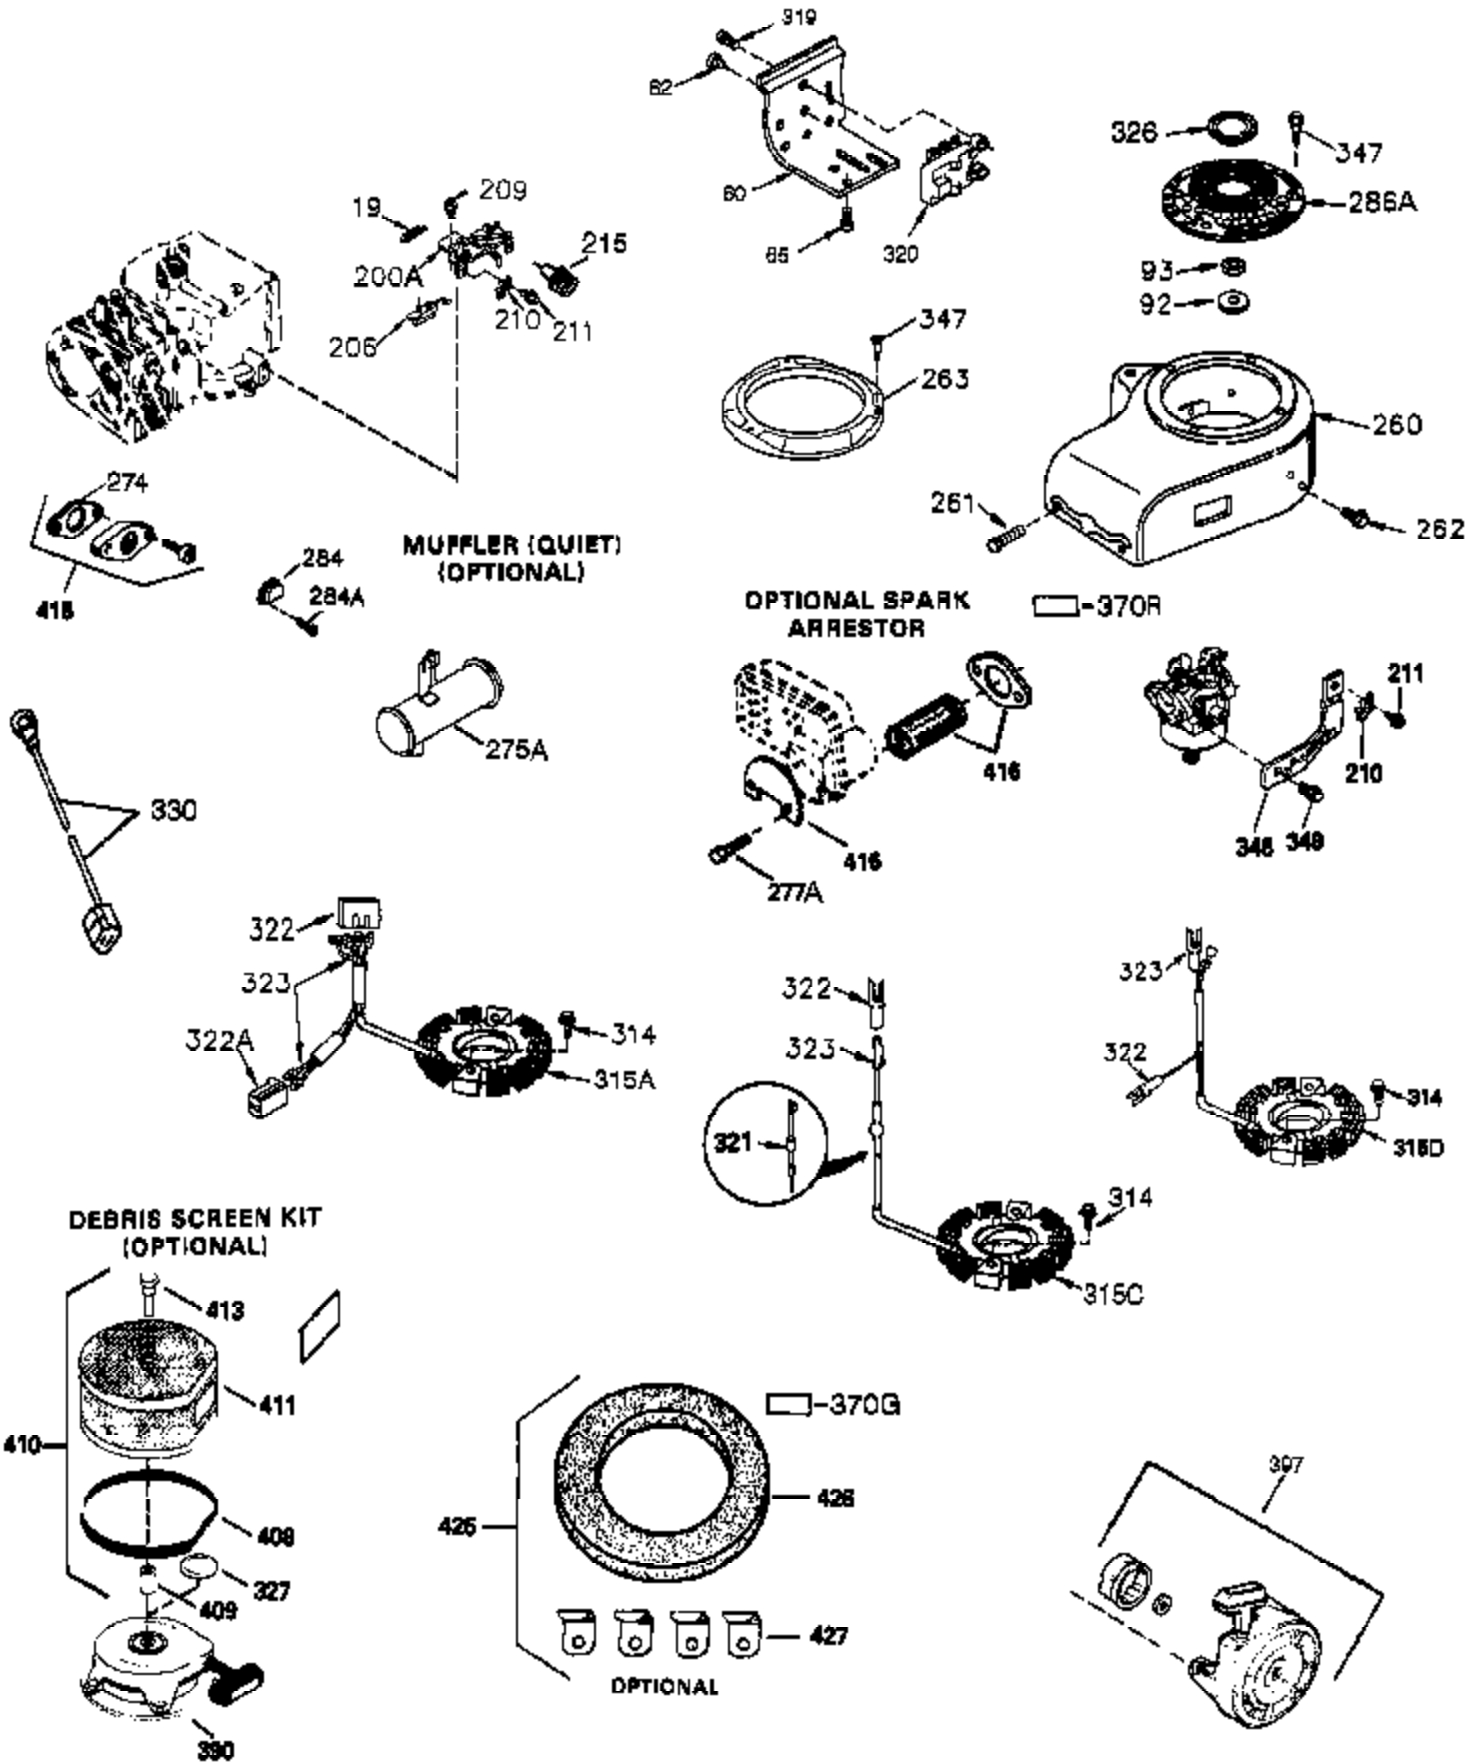

Ref #	Part Number	Qty	Description
19	36495	1	Extension Spring
60	33273A	1	Blower Housing Extension
62	650760	1	Screw, 8-32 x 3/8"
64	650990	1	Screw, Torx T-30, 1/4-20 x 15/32"
92	650880	1	Lock Washer
93	650881	1	Flywheel Nut
171	28424	1	Breather Element
209	650902	2	Screw, 10-32 x 7/16"
210	27793	1	Conduit Clip
211	28942	1	Screw, 10-32 x 3/8"
260	36266	1	Blower Housing
261	650788	2	Screw, 5/16-18 x 3/4"
262	29747B	2	Screw, Torx T-40, 5/16-24 x 21/32"
263	35963	1	Trim Ring
314	650873	2	Screw, 1/4-20 x 3/4"
321	611161	1	Diode
322	611117	1	Connector Body
323	611118	1	Terminal
326	36210	1	Screen Plug
370G	35274	1	Oil Instruction Decal