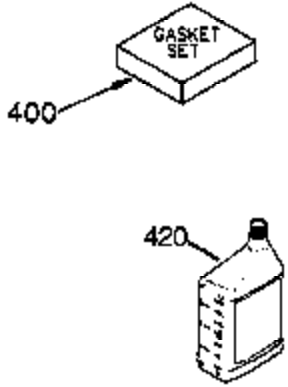

CONTINUED FROM PAGE 2

Engine Parts List #2

Ref #	Part Number	Qty	Description
30	35429A	1	Crankshaft
31	35327	1	Counterbalance Gear
40	35776	1	Piston, Pin & Ring Set (Std.)
40	35777	1	Piston, Pin & Ring Set (.010" OS)
40	35778	1	Piston, Pin & Ring Set (.020" OS)
41	35773	1	Piston & Pin Ass'y. (Std.) (Incl. 43)
41	35774	1	Piston & Pin Ass'y. (.010" OS) (Incl. 43)
41	35775	1	Piston & Pin Ass'y. (.020" OS) (Incl. 43)
42	35779	1	Ring Set (Std.)
42	35780	1	Ring Set (.010" OS)
42	35781	1	Ring Set (.020" OS)
43	35772	2	Piston Pin Retaining Ring
45	36895	1	Connecting Rod Ass'y. (Incl. 47)
47	651033	2	Connecting Rod Bolt
48	34034	2	Valve Lifter
50	35381	1	Camshaft (MCR)
51	35315A	1	Counterbalance Weight
52	31356	1	Oil Pump Ass'y.
64	650990	1	Screw, Torx T-30, 1/4-20 x 15/32"
69	35317	1	* Mounting Flange Gasket
70	35711A	1	Mounting Flange (Incl. 72, 75 & 80)
72	31927	1	Oil Drain Plug
75	35319	1	Oil Seal
80	35783	1	Governor Shaft
81	30590A	2	Washer
82	35378	1	Governor Gear Ass'y. (Incl. 81)
83	30588A	1	Governor Spool
84	29193	2	Retaining Ring
86	650833	7	Screw, 1/4-20 x 1-3/16"
88	31707A	1	Spacer (Incl. 81)
89	32589	1	Flywheel Key
123	33261	1	Intake Pipe Brace
124	651031	3	Screw, 1/4-20 x 9/16"
171	28424	1	Breather Element
178	29752	2	Nut & Lock Washer, 1/4-28
182	30088A	2	Screw, 1/4-28 x 1"
184	33263	1	* Carburetor To Intake Pipe Gasket
185	34926	1	Intake Pipe
223	650378	2	Screw, Torx T-30, 5/16-18 x 1-1/8"
224	27915A	1	Intake Pipe Gasket
234	650825	2	Nut & Lock Washer, 1/4-20
238	650834	2	Screw, 10-32 x 1-17/32"
239	33629	1	* Air Cleaner Gasket
240	35538B	1	Air Cleaner Body (Incl. 239)
245	35403	1	Air Cleaner Filter (Incl. 234)
245A	35404	1	Air Cleaner Filter
250	35961	1	Air Cleaner Cover
251	650886	2	Wing Nut, 1/4-20
292	26460	2	Fuel Line Clamp
305	35574	1	Oil Fill Tube
307	35499	1	"O" Ring
308	35437	1	Fill Tube Clip
310	35576	1	Dipstick
380	640091	1	Carburetor (Incl. 184)