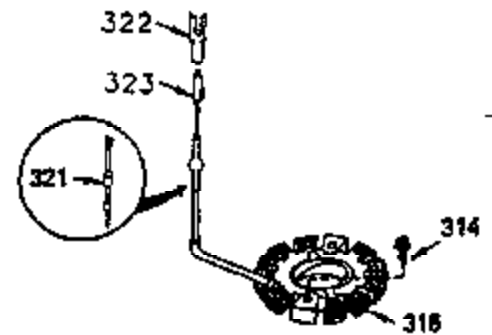

VIEW 3 OF 4

Ref #	Part Number	Qty	Description
46	650908	1	Connecting Rod Bolt
62	650760	1	Screw, 8-32 x 3/8"
63	28545	1	Grommet
64	650990	1	Screw, 5/16-18 x 15/32"
68	33356	1	Ground Terminal
210	27793	1	Conduit Clip
211	28942	1	Screw, 10-32 x 3/8"
277	650729	2	Screw, 5/16-18 x 3-3/16"
314	650873	2	Screw, 1/4-20 x 3/4"
315	611116	1	Alternator Coil (3 Amp)(Incl. 321 - 3 23)
321	611161	1	Diode
322	611117	1	Connector Body
323	611118	1	Terminal