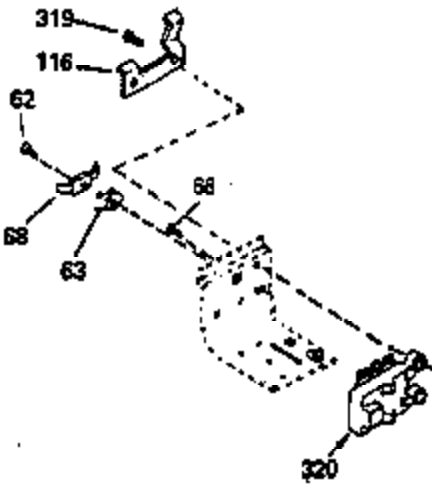

VIEW 3 OF 4

Ref #	Part Number	Qty	Description
46	650908	1	Connecting Rod Bolt
62	650760	1	Screw, 8-32 x 3/8"
63	28545	1	Grommet
64	650990	1	Screw, 5/16-18 x 15/32"
68	33356	1	Ground Terminal
210	27793	1	Conduit Clip
211	28942	1	Screw, 10-32 x 3/8"
277	650729	2	Screw, 5/16-18 x 3-3/16"
314	650873	2	Screw, 1/4-20 x 3/4"
315	611116	1	Alternator Coil (3 Amp)(Incl. 321 - 3 23)
321	611161	1	Diode
322	611117	1	Connector Body
323	611118	1	Terminal