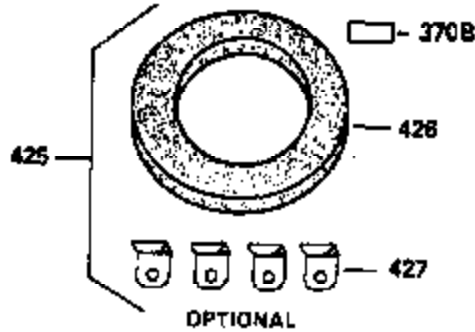

### VIEW 3 OF 4

Ref #	Part Number	Qty	Description
46	650908	1	Connecting Rod Bolt
62	650760	1	Screw, 8-32 x 3/8"
63	28545	1	Grommet
64	650990	1	Screw, 5/16-18 x 15/32"
68	33356	1	Ground Terminal
210	27793	1	Conduit Clip
211	28942	1	Screw, 10-32 x 3/8"
277	650729	2	Screw, 5/16-18 x 3-3/16"
314	650873	2	Screw, 1/4-20 x 3/4"
315	611116	1	Alternator Coil (3 Amp)(Incl. 321 - 3 23)
321	611161	1	Diode
322	611117	1	Connector Body
323	611118	1	Terminal

**VIEW 4 OF 4**  
**STANDARD POINT IGNITION**

**MUFFLER (QUIET)  
 (OPTIONAL)**

**OPTIONAL SPARK  
 ARRESTOR**

**DEBRIS SCREEN KIT  
 (OPTIONAL)**

Ref #	Part Number	Qty	Description
16	36494	1	Governor Lever
19A	36495	1	Extension Spring
46	650908	1	Connecting Rod Bolt
64	650990	1	Screw, 5/16-18 x 15/32"
92	650880	1	Lock Washer
93	650881	1	Flywheel Nut
103	651007	2	Screw, Torx T-15, 10-24 x 15/16"
186	33860	1	Governor Link
200	35956	1	Control Bracket (Incl. 203 & 204)
209	650902	2	Screw, 10-32 x 7/16"
210	27793	1	Conduit Clip
211	28942	1	Screw, 10-32 x 3/8"
260	36266	1	Blower Housing
261	650788	2	Screw, 5/16-18 x 3/4"
262	29747B	2	Screw, Torx T-40, 5/16-24 x 21/32"
263	35963	1	Trim Ring
277	650729	2	Screw, 5/16-18 x 3-3/16"
286	35962	1	Cup & Screen
326	36210	1	Screen Plug
347	650949	3	Screw, 10-32 x 9/16"