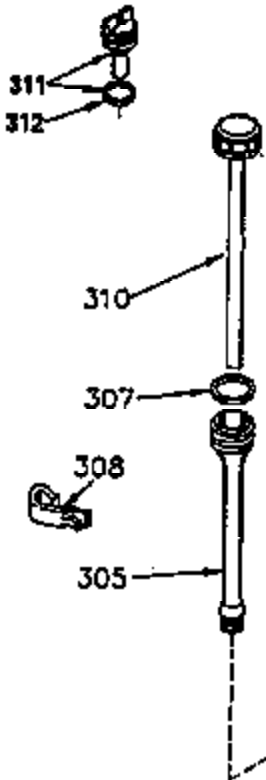

VIEW 2 OF 4

CONTINUED FROM PAGE 2

Ref #	Part Number	Qty	Description
30	35429A	1	Crankshaft
31	35327	1	Counterbalance Gear
40	35776	1	Piston, Pin & Ring Set (Std.)
40	35777	1	Piston, Pin & Ring Set (.010" OS)
40	35778	1	Piston, Pin & Ring Set (.020" OS)
41	35773	1	Piston & Pin Ass'y. (Std.) (Incl. 43)
41	35774	1	Piston & Pin Ass'y. (.010" OS) (Incl. 43)
41	35775	1	Piston & Pin Ass'y. (.020" OS) (Incl. 43)
42	35779	1	Ring Set (Std.)
42	35780	1	Ring Set (.010" OS)
42	35781	1	Ring Set (.020" OS)
43	35772	2	Piston Pin Retaining Ring
45	35330A	1	Connecting Rod Ass'y. (Incl. 46 & 47)
46	650908	1	Connecting Rod Bolt
47	650882	1	Connecting Rod Bolt
48	34034	2	Valve Lifter
50	35381	1	Camshaft (MCR)
51	35315A	1	Counterbalance Weight
52	31356	1	Oil Pump Ass'y.
64	650990	1	Screw, 5/16-18 x 15/32"
69	35317	1	* Mounting Flange Gasket
70	35711A	1	Mounting Flange (Incl. 72, 75 & 80)
72	31927	1	Oil Drain Plug
75	35319	1	Oil Seal
80	35783	1	Governor Shaft
81	30590A	2	Washer
82	35378	1	Governor Gear Ass'y. (Incl. 81)
83	30588A	1	Governor Spool
84	29193	2	Retaining Ring
86	650833	7	Screw, 1/4-20 x 1-3/16"
88	31707A	1	Spacer (Incl. 81)
89	32589	1	Flywheel Key
123	33261	1	Intake Pipe Brace
124	650738	3	Screw, 1/4-20 x 5/8"
178	29752	2	Nut & Lock Washer, 1/4-28
182	30088A	2	Screw, 1/4-28 x 1"
184	33263	1	* Carburetor To Intake Pipe Gasket
185	34926	1	Intake Pipe
223	650378	2	Screw, Torx T-30, 5/16-18 x 1-1/8"
224	27915A	1	* Intake Pipe Gasket
234	650825	2	Nut & Lock Washer, 1/4-20
238	650834	2	Screw, 10-32 x 1-17/32"
239	33629	1	* Air Cleaner Gasket
240	35538B	1	Air Cleaner Body (Incl. 239)
245A	35404	1	Air Cleaner Filter
245	35403	1	Air Cleaner Filter (Incl. 234)
250	35961	1	Air Cleaner Cover
251	650886	2	Wing Nut, 1/4-20
290	30705	1	Fuel Line
292	26460	2	Fuel Line Clamp
305	35574	1	Oil Fill Tube
307	35499	1	"O" Ring
308	35437	1	Fill Tube Clip
310	35576	1	Dipstick
380	632690	1	Carburetor (Incl. 184)