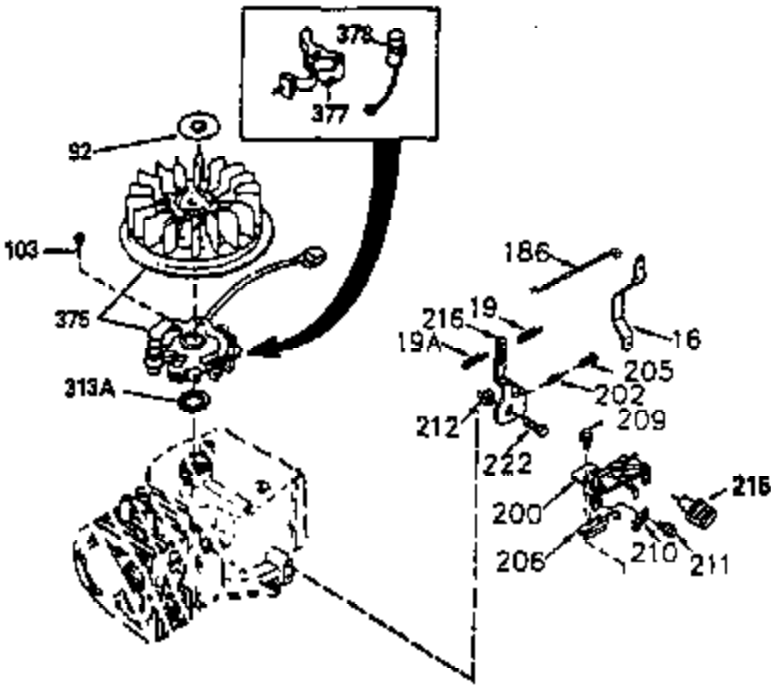

VIEW 4 OF 4
STANDARD POINT IGNITION