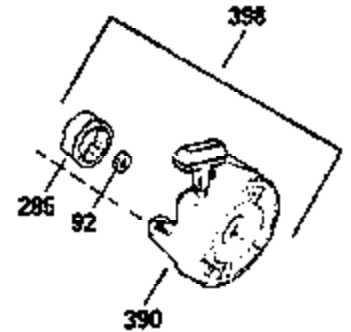

### VIEW 3 OF 4

Ref #	Part Number	Qty	Description
46	650908	1	Connecting Rod Bolt
62	650760	1	Screw, 8-32 x 3/8"
63	28545	1	Grommet
64	650990	1	Screw, 5/16-18 x 15/32"
68	33356	1	Ground Terminal
210	27793	1	Conduit Clip
211	28942	1	Screw, 10-32 x 3/8"
277	650729	2	Screw, 5/16-18 x 3-3/16"
314	650873	2	Screw, 1/4-20 x 3/4"
315	611116	1	Alternator Coil (3 Amp)(Incl. 321 - 3 23)
321	611161	1	Diode
322	611117	1	Connector Body
323	611118	1	Terminal

**VIEW 4 OF 4**  
**STANDARD POINT IGNITION**

**MUFFLER (QUIET)  
 (OPTIONAL)**

**OPTIONAL SPARK  
 ARRESTOR**

**DEBRIS SCREEN KIT  
 (OPTIONAL)**

Ref #	Part Number	Qty	Description
16	36494	1	Governor Lever
19A	36495	1	Extension Spring
46	650908	1	Connecting Rod Bolt
64	650990	1	Screw, 5/16-18 x 15/32"
92	650880	1	Lock Washer
93	650881	1	Flywheel Nut
103	651007	2	Screw, Torx T-15, 10-24 x 15/16"
186	33860	1	Governor Link
200	35956	1	Control Bracket (Incl. 203 & 204)
209	650902	2	Screw, 10-32 x 7/16"
210	27793	1	Conduit Clip
211	28942	1	Screw, 10-32 x 3/8"
260	36266	1	Blower Housing
261	650788	2	Screw, 5/16-18 x 3/4"
262	29747B	2	Screw, Torx T-40, 5/16-24 x 21/32"
263	35963	1	Trim Ring
277	650729	2	Screw, 5/16-18 x 3-3/16"
286	35962	1	Cup & Screen
326	36210	1	Screen Plug
347	650949	3	Screw, 10-32 x 9/16"