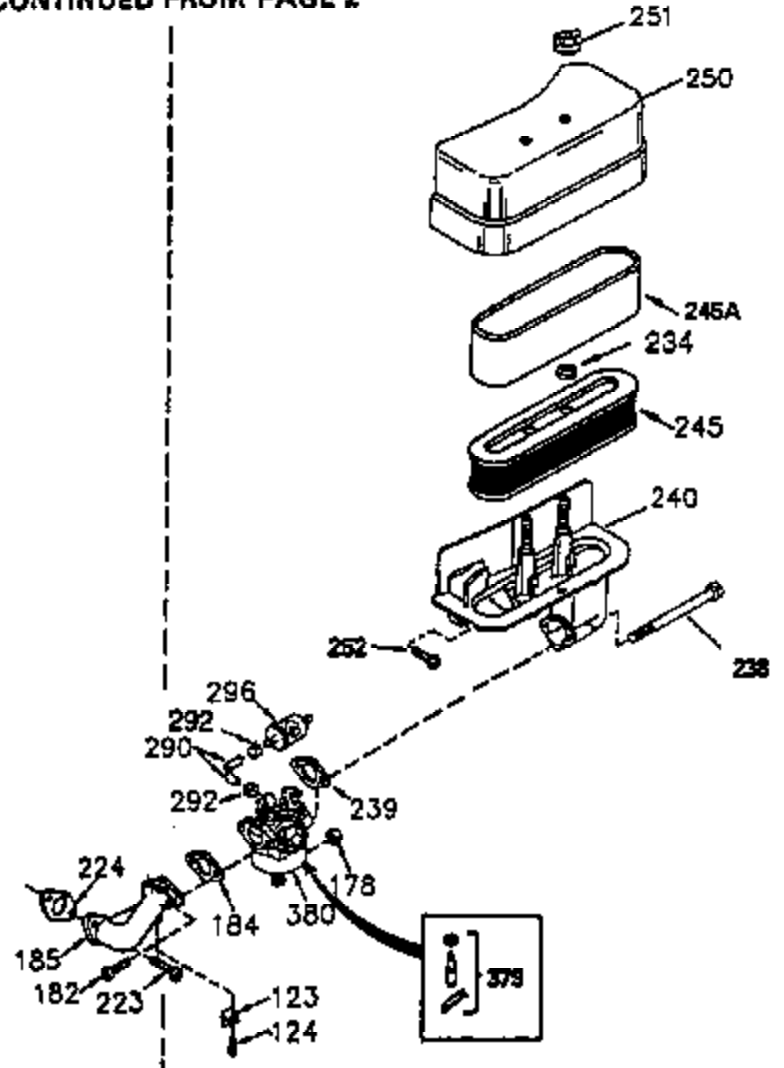

# VIEW 2 OF 4

CONTINUED FROM PAGE 2

Ref #	Part Number	Qty	Description
30	35429A	1	Crankshaft
31	35327	1	Counterbalance Gear
40	35776	1	Piston, Pin & Ring Set (Std.)
40	35777	1	Piston, Pin & Ring Set (.010" OS)
40	35778	1	Piston, Pin & Ring Set (.020" OS)
41	35773	1	Piston & Pin Ass'y. (Std.) (Incl. 43)
41	35774	1	Piston & Pin Ass'y. (.010" OS) (Incl. 43)
41	35775	1	Piston & Pin Ass'y. (.020" OS) (Incl. 43)
42	35779	1	Ring Set (Std.)
42	35780	1	Ring Set (.010" OS)
42	35781	1	Ring Set (.020" OS)
43	35772	2	Piston Pin Retaining Ring
45	35330A	1	Connecting Rod Ass'y. (Incl. 46 & 47)
46	650908	1	Connecting Rod Bolt
47	650882	1	Connecting Rod Bolt
48	34034	2	Valve Lifter
50	35381	1	Camshaft (MCR)
51	35315A	1	Counterbalance Weight
52	31356	1	Oil Pump Ass'y.
64	650990	1	Screw, 5/16-18 x 15/32"
69	35317	1	* Mounting Flange Gasket
70	35711A	1	Mounting Flange (Incl. 72, 75 & 80)
72	31927	1	Oil Drain Plug
75	35319	1	Oil Seal
80	35783	1	Governor Shaft
81	30590A	2	Washer
82	35378	1	Governor Gear Ass'y. (Incl. 81)
83	30588A	1	Governor Spool
84	29193	2	Retaining Ring
86	650833	7	Screw, 1/4-20 x 1-3/16"
88	31707A	1	Spacer (Incl. 81)
89	32589	1	Flywheel Key
123	33261	1	Intake Pipe Brace
124	650738	3	Screw, 1/4-20 x 5/8"
178	29752	2	Nut & Lock Washer, 1/4-28
182	30088A	2	Screw, 1/4-28 x 1"
184	33263	1	* Carburetor To Intake Pipe Gasket
185	34926	1	Intake Pipe
223	650378	2	Screw, Torx T-30, 5/16-18 x 1-1/8"
224	27915A	1	* Intake Pipe Gasket
234	650825	2	Nut & Lock Washer, 1/4-20
238	650834	2	Screw, 10-32 x 1-17/32"
239	33629	1	* Air Cleaner Gasket
240	35538B	1	Air Cleaner Body (Incl. 239)
245A	35404	1	Air Cleaner Filter
245	35403	1	Air Cleaner Filter (Incl. 234)
250	35961	1	Air Cleaner Cover
251	650886	2	Wing Nut, 1/4-20
290	30705	1	Fuel Line
292	26460	2	Fuel Line Clamp
305	35574	1	Oil Fill Tube
307	35499	1	"O" Ring
308	35437	1	Fill Tube Clip
310	35576	1	Dipstick
380	632690	1	Carburetor (Incl. 184)