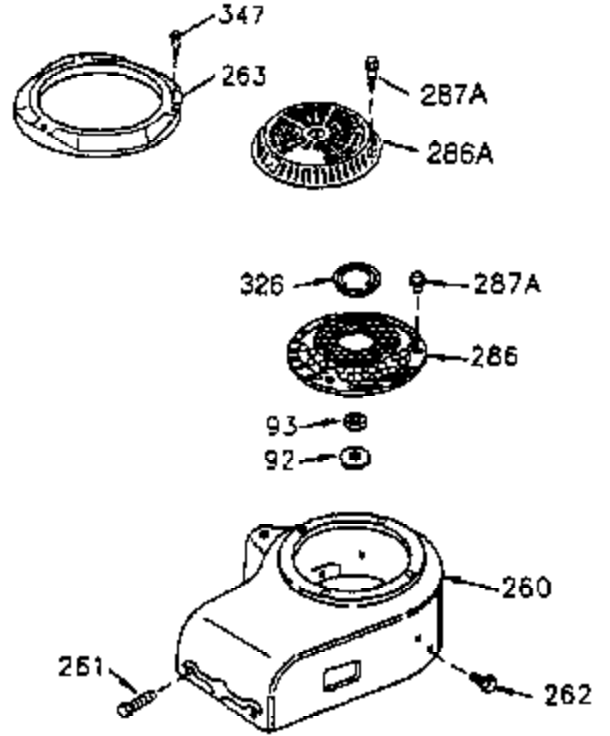

VIEW 4 OF 4
STANDARD POINT IGNITION