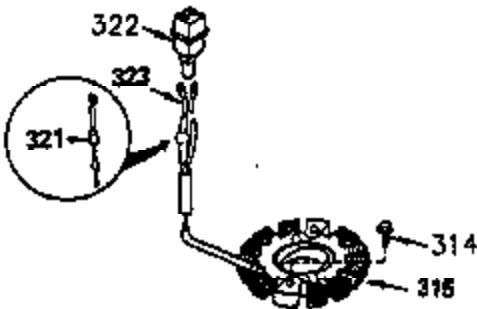

VIEW 3 OF 4

Ref #	Part Number	Qty	Description
46	650908	1	Connecting Rod Bolt
62	650760	1	Screw, 8-32 x 3/8"
63	28545	1	Grommet
64	650990	1	Screw, 5/16-18 x 15/32"
68	33356	1	Ground Terminal
210	27793	1	Conduit Clip
211	28942	1	Screw, 10-32 x 3/8"
277	650729	2	Screw, 5/16-18 x 3-3/16"
314	650873	2	Screw, 1/4-20 x 3/4"
315	611116	1	Alternator Coil (3 Amp)(Incl. 321 - 3 23)
321	611161	1	Diode
322	611117	1	Connector Body
323	611118	1	Terminal