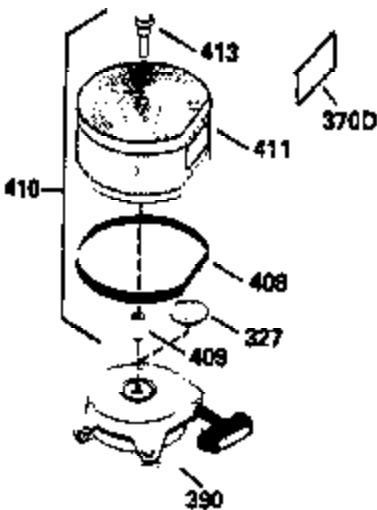

### VIEW 3 OF 4

Ref #	Part Number	Qty	Description
46	650908	1	Connecting Rod Bolt
62	650760	1	Screw, 8-32 x 3/8"
63	28545	1	Grommet
64	650990	1	Screw, 5/16-18 x 15/32"
68	33356	1	Ground Terminal
210	27793	1	Conduit Clip
211	28942	1	Screw, 10-32 x 3/8"
277	650729	2	Screw, 5/16-18 x 3-3/16"
314	650873	2	Screw, 1/4-20 x 3/4"
315	611116	1	Alternator Coil (3 Amp)(Incl. 321 - 3 23)
321	611161	1	Diode
322	611117	1	Connector Body
323	611118	1	Terminal

**VIEW 4 OF 4**  
**STANDARD POINT IGNITION**

**MUFFLER (QUIET)  
 (OPTIONAL)**

**OPTIONAL SPARK  
 ARRESTOR**

**DEBRIS SCREEN KIT  
 (OPTIONAL)**

Ref #	Part Number	Qty	Description
16	36494	1	Governor Lever
19A	36495	1	Extension Spring
46	650908	1	Connecting Rod Bolt
64	650990	1	Screw, 5/16-18 x 15/32"
92	650880	1	Lock Washer
93	650881	1	Flywheel Nut
103	651007	2	Screw, Torx T-15, 10-24 x 15/16"
186	33860	1	Governor Link
200	35956	1	Control Bracket (Incl. 203 & 204)
209	650902	2	Screw, 10-32 x 7/16"
210	27793	1	Conduit Clip
211	28942	1	Screw, 10-32 x 3/8"
260	36266	1	Blower Housing
261	650788	2	Screw, 5/16-18 x 3/4"
262	29747B	2	Screw, Torx T-40, 5/16-24 x 21/32"
263	35963	1	Trim Ring
277	650729	2	Screw, 5/16-18 x 3-3/16"
286	35962	1	Cup & Screen
326	36210	1	Screen Plug
347	650949	3	Screw, 10-32 x 9/16"