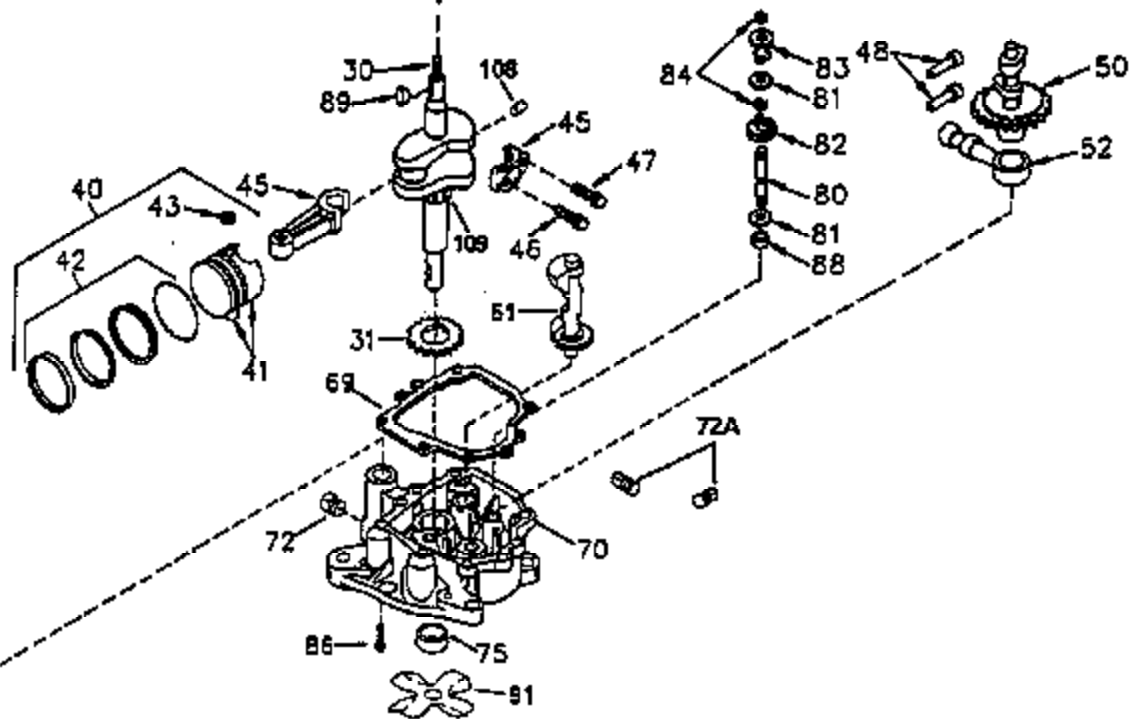

# VIEW 2 OF 4

CONTINUED FROM PAGE 2

Ref #	Part Number	Qty	Description
30	35429A	1	Crankshaft
31	35327	1	Counterbalance Gear
40	35776	1	Piston, Pin & Ring Set (Std.)
40	35777	1	Piston, Pin & Ring Set (.010" OS)
40	35778	1	Piston, Pin & Ring Set (.020" OS)
41	35773	1	Piston & Pin Ass'y. (Std.) (Incl. 43)
41	35774	1	Piston & Pin Ass'y. (.010" OS) (Incl. 43)
41	35775	1	Piston & Pin Ass'y. (.020" OS) (Incl. 43)
42	35779	1	Ring Set (Std.)
42	35780	1	Ring Set (.010" OS)
42	35781	1	Ring Set (.020" OS)
43	35772	2	Piston Pin Retaining Ring
45	35330A	1	Connecting Rod Ass'y. (Incl. 46 & 47)
46	650908	1	Connecting Rod Bolt
47	650882	1	Connecting Rod Bolt
48	34034	2	Valve Lifter
50	35381	1	Camshaft (MCR)
51	35315A	1	Counterbalance Weight
52	31356	1	Oil Pump Ass'y.
64	650990	1	Screw, 5/16-18 x 15/32"
69	35317	1	* Mounting Flange Gasket
70	35711A	1	Mounting Flange (Incl. 72, 75 & 80)
72	31927	1	Oil Drain Plug
75	35319	1	Oil Seal
80	35783	1	Governor Shaft
81	30590A	2	Washer
82	35378	1	Governor Gear Ass'y. (Incl. 81)
83	30588A	1	Governor Spool
84	29193	2	Retaining Ring
86	650833	7	Screw, 1/4-20 x 1-3/16"
88	31707A	1	Spacer (Incl. 81)
89	32589	1	Flywheel Key
123	33261	1	Intake Pipe Brace
124	650738	3	Screw, 1/4-20 x 5/8"
178	29752	2	Nut & Lock Washer, 1/4-28
182	30088A	2	Screw, 1/4-28 x 1"
184	33263	1	* Carburetor To Intake Pipe Gasket
185	34926	1	Intake Pipe
223	650378	2	Screw, Torx T-30, 5/16-18 x 1-1/8"
224	27915A	1	* Intake Pipe Gasket
234	650825	2	Nut & Lock Washer, 1/4-20
238	650834	2	Screw, 10-32 x 1-17/32"
239	33629	1	* Air Cleaner Gasket
240	35538B	1	Air Cleaner Body (Incl. 239)
245A	35404	1	Air Cleaner Filter
245	35403	1	Air Cleaner Filter (Incl. 234)
250	35961	1	Air Cleaner Cover
251	650886	2	Wing Nut, 1/4-20
290	30705	1	Fuel Line
292	26460	2	Fuel Line Clamp
305	35574	1	Oil Fill Tube
307	35499	1	"O" Ring
308	35437	1	Fill Tube Clip
310	35576	1	Dipstick
380	632690	1	Carburetor (Incl. 184)