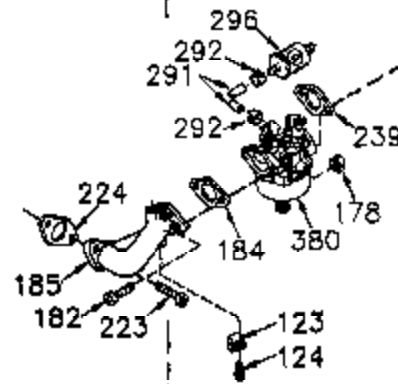

CONTINUED FROM PAGE 2

Engine Parts List #2

Ref #	Part Number	Qty	Description
30	35429A	1	Crankshaft
31	35327	1	Counterbalance Gear
40	35776	1	Piston, Pin & Ring Set (Std.)
40	35777	1	Piston, Pin & Ring Set (.010" OS)
40	35778	1	Piston, Pin & Ring Set (.020" OS)
41	35773	1	Piston & Pin Ass'y. (Std.) (Incl. 43)
41	35774	1	Piston & Pin Ass'y. (.010" OS) (Incl. 43)
41	35775	1	Piston & Pin Ass'y. (.020" OS) (Incl. 43)
42	35779	1	Ring Set (Std.)
42	35780	1	Ring Set (.010" OS)
42	35781	1	Ring Set (.020" OS)
43	35772	2	Piston Pin Retaining Ring
45	35330A	1	Connecting Rod Ass'y. (Incl. 46 & 47)
46	650908	1	Connecting Rod Bolt
47	650882	1	Connecting Rod Bolt
48	34034	2	Valve Lifter
50	35381	1	Camshaft (MCR)
51	35315A	1	Counterbalance Weight
52	31356	1	Oil Pump Ass'y.
69	35317	1	* Mounting Flange Gasket
70	35711A	1	Mounting Flange (Incl. 72, 75 & 80)
72	31927	1	Oil Drain Plug
75	35319	1	Oil Seal
80	35783	1	Governor Shaft
81	30590A	2	Washer
82	35378	1	Governor Gear Ass'y. (Incl. 81)
83	30588A	1	Governor Spool
84	29193	2	Retaining Ring
86	650833	7	Screw, 1/4-20 x 1-3/16"
88	31707A	1	Spacer (Incl. 81)
89	32589	1	Flywheel Key
123	33261	1	Intake Pipe Brace
124	650738	3	Screw, 1/4-20 x 5/8"
171	28424	1	Breather Element
178	29752	2	Nut & Lock Washer, 1/4-28
182	30088A	2	Screw, 1/4-28 x 1"
184	33263	1	* Carburetor To Intake Pipe Gasket
185	34926	1	Intake Pipe
223	650378	2	Screw, Torx T-30, 5/16-18 x 1-1/8"
224	27915A	1	* Intake Pipe Gasket
234	650825	2	Nut & Lock Washer, 1/4-20
238	650834	2	Screw, 10-32 x 1-17/32"
239	33629	1	* Air Cleaner Gasket
240	35538B	1	Air Cleaner Body (Incl. 239)
245	35403	1	Air Cleaner Filter (Incl. 234)
245A	35404	1	Air Cleaner Filter
250	35961	1	Air Cleaner Cover
251	650886	2	Wing Nut, 1/4-20
292	26460	2	Fuel Line Clamp
305	35574	1	Oil Fill Tube
307	35499	1	"O" Ring
308	35437	1	Fill Tube Clip
310	35576	1	Dipstick
380	632691	1	Carburetor (Incl. 184)