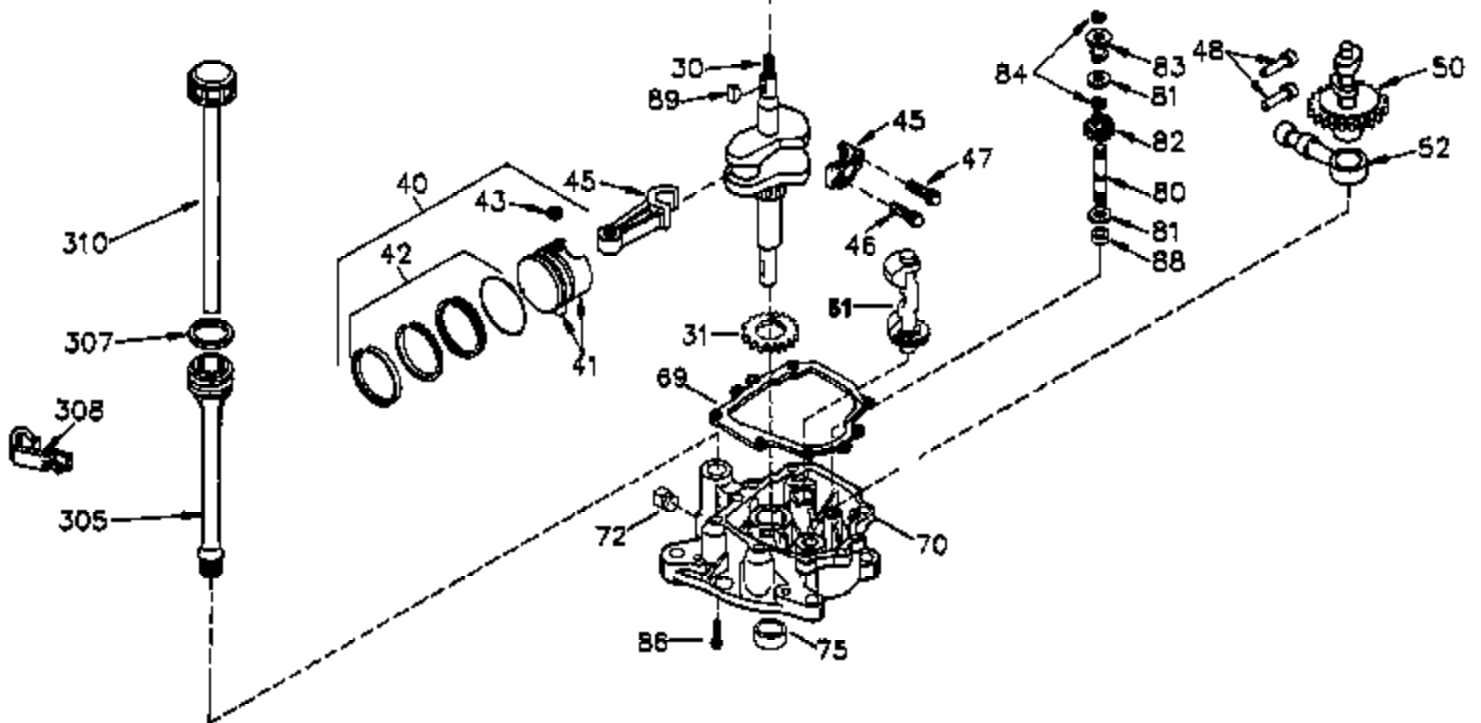

CONTINUED FROM PAGE 2

Engine Parts List #2

Ref #	Part Number	Qty	Description
30	35429A	1	Crankshaft
31	35327	1	Counterbalance Gear
40	35776	1	Piston, Pin & Ring Set (Std.)
40	35777	1	Piston, Pin & Ring Set (.010" OS)
40	35778	1	Piston, Pin & Ring Set (.020" OS)
41	35773	1	Piston & Pin Ass'y. (Std.) (Incl. 43)
41	35774	1	Piston & Pin Ass'y. (.010" OS) (Incl. 43)
41	35775	1	Piston & Pin Ass'y. (.020" OS) (Incl. 43)
42	35779	1	Ring Set (Std.)
42	35780	1	Ring Set (.010" OS)
42	35781	1	Ring Set (.020" OS)
43	35772	2	Piston Pin Retaining Ring
45	35330A	1	Connecting Rod Ass'y. (Incl. 46 & 47)
46	650908	1	Connecting Rod Bolt
47	650882	1	Connecting Rod Bolt
48	34034	2	Valve Lifter
50	35381	1	Camshaft (MCR)
51	35315A	1	Counterbalance Weight
52	31356	1	Oil Pump Ass'y.
69	35317	1	* Mounting Flange Gasket
70	35711A	1	Mounting Flange (Incl. 72, 75 & 80)
72	31927	1	Oil Drain Plug
75	35319	1	Oil Seal
80	35783	1	Governor Shaft
81	30590A	2	Washer
82	35378	1	Governor Gear Ass'y. (Incl. 81)
83	30588A	1	Governor Spool
84	29193	2	Retaining Ring
86	650833	7	Screw, 1/4-20 x 1-3/16"
88	31707A	1	Spacer (Incl. 81)
89	32589	1	Flywheel Key
123	33261	1	Intake Pipe Brace
124	650738	3	Screw, 1/4-20 x 5/8"
171	28424	1	Breather Element
178	29752	2	Nut & Lock Washer, 1/4-28
182	30088A	2	Screw, 1/4-28 x 1"
184	33263	1	* Carburetor To Intake Pipe Gasket
185	34926	1	Intake Pipe
223	650378	2	Screw, Torx T-30, 5/16-18 x 1-1/8"
224	27915A	1	* Intake Pipe Gasket
234	650825	2	Nut & Lock Washer, 1/4-20
238	650834	2	Screw, 10-32 x 1-17/32"
239	33629	1	* Air Cleaner Gasket
240	35538B	1	Air Cleaner Body (Incl. 239)
245	35403	1	Air Cleaner Filter (Incl. 234)
245A	35404	1	Air Cleaner Filter
250	35961	1	Air Cleaner Cover
251	650886	2	Wing Nut, 1/4-20
292	26460	2	Fuel Line Clamp
305	35574	1	Oil Fill Tube
307	35499	1	"O" Ring
308	35437	1	Fill Tube Clip
310	35576	1	Dipstick
380	632691	1	Carburetor (Incl. 184)