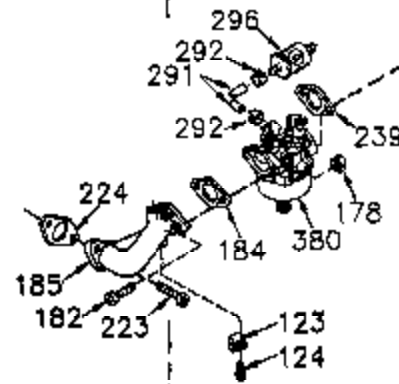

CONTINUED FROM PAGE 2

Ref #	Part Number	Qty	Description
30	35422A	1	Crankshaft
31	35327	1	Counterbalance Gear
40	35776A	1	Piston, Pin & Ring Set (Std.)
40	35777A	1	Piston, Pin & Ring Set (.010" OS)
40	35778A	1	Piston, Pin & Ring Set (.020" OS)
41	35773A	1	Piston & Pin Ass'y. (Std.) (Incl. 43)
41	35774A	1	Piston & Pin Ass'y. (.010" OS) (Incl. 43)
41	35775A	1	Piston & Pin Ass'y. (.020" OS) (Incl. 43)
42	35779	1	Ring Set (Std.)
42	35780	1	Ring Set (.010" OS)
42	35781	1	Ring Set (.020" OS)
43	35772	2	Piston Pin Retaining Ring
45	36895	1	Connecting Rod Ass'y. (Incl. 47)
47	651033	2	Connecting Rod Bolt
48	34034	2	Valve Lifter
50	35381	1	Camshaft (MCR)
51	35315A	1	Counterbalance Weight
52	31356	1	Oil Pump Ass'y.
69	35317	1	* Mounting Flange Gasket
70	35711A	1	Mounting Flange (Incl. 72, 75 & 80)
72	31927	1	Oil Drain Plug
75	35319	1	Oil Seal
80	35783	1	Governor Shaft
81	30590A	2	Washer
82	35378	1	Governor Gear Ass'y. (Incl. 81)
83	30588A	1	Governor Spool
84	29193	2	Retaining Ring
86	650833	7	Screw, 1/4-20 x 1-3/16"
88	31707A	1	Spacer (Incl. 81)
89	32589	1	Flywheel Key
123	33261	1	Intake Pipe Brace
124	651031	3	Screw, 1/4-20 x 9/16"
171	28424	1	Breather Element
178	29752	2	Nut & Lock Washer, 1/4-28
182	30088A	2	Screw, 1/4-28 x 1"
184	33263	1	* Carburetor To Intake Pipe Gasket
185	34926	1	Intake Pipe
223	650378	2	Screw, Torx T-30, 5/16-18 x 1-3/32"
224	27915A	1	* Intake Pipe Gasket
234	650825	2	Nut & Lock Washer, 1/4-20
238	650834	2	Screw, 10-32 x 1-17/32"
239	33629	1	* Air Cleaner Gasket
240	35538B	1	Air Cleaner Body (Incl. 239)
245	35403	1	Air Cleaner Filter (Incl. 234)
245A	35404	1	Air Cleaner Filter
250	35961	1	Air Cleaner Cover
251	650886	2	Wing Nut, 1/4-20
292	26460	2	Fuel Line Clamp
305	35574	1	Oil Fill Tube
307	35499	1	"O" Ring
308	35437	1	Fill Tube Clip
310	35576	1	Dipstick
380	640091	1	Carburetor (Incl. 184)
400	36452A	1	* Gasket Set (Incl. items marked PK in notes) Incl. part #'s 26756 (1), 27272A (2), 27896A (2), 27915A (1), 29673 (1), 33263 (1), 33629 (1), 34041A (1), 34327A (1), 34698A (1), 34912 (1), 34923A (1), 35262A (1), 35317 (1), 35865 (1)