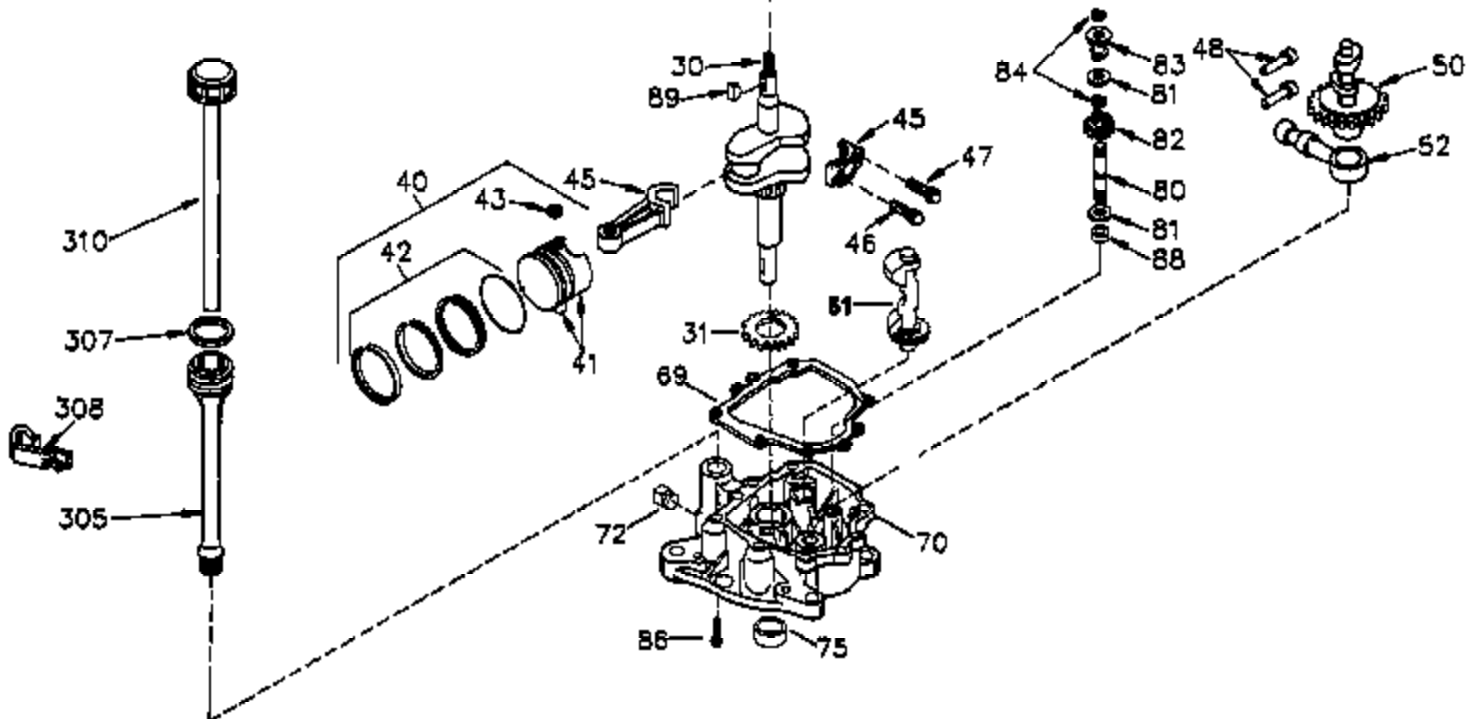

CONTINUED FROM PAGE 2

Ref #	Part Number	Qty	Description
30	35429A	1	Crankshaft
31	35327	1	Counterbalance Gear
40	35776	1	Piston, Pin & Ring Set (Std.)
40	35777	1	Piston, Pin & Ring Set (.010" OS)
40	35778	1	Piston, Pin & Ring Set (.020" OS)
41	35773	1	Piston & Pin Ass'y. (Std.) (Incl. 43)
41	35774	1	Piston & Pin Ass'y. (.010" OS) (Incl. 43)
41	35775	1	Piston & Pin Ass'y. (.020" OS) (Incl. 43)
42	35779	1	Ring Set (Std.)
42	35780	1	Ring Set (.010" OS)
42	35781	1	Ring Set (.020" OS)
43	35772	2	Piston Pin Retaining Ring
45	35330A	1	Connecting Rod Ass'y. (Incl. 46 & 47)
46	650908	1	Connecting Rod Bolt
47	650882	1	Connecting Rod Bolt
48	34034	2	Valve Lifter
50	35381	1	Camshaft (MCR)
51	35315A	1	Counterbalance Weight
52	31356	1	Oil Pump Ass'y.
69	35317	1	* Mounting Flange Gasket
70	35711A	1	Mounting Flange (Incl. 72, 75 & 80)
72	31927	1	Oil Drain Plug
75	35319	1	Oil Seal
80	35783	1	Governor Shaft
81	30590A	2	Washer
82	35378	1	Governor Gear Ass'y. (Incl. 81)
83	30588A	1	Governor Spool
84	29193	2	Retaining Ring
86	650833	7	Screw, 1/4-20 x 1-3/16"
88	31707A	1	Spacer (Incl. 81)
89	32589	1	Flywheel Key
123	33261	1	Intake Pipe Brace
124	650738	3	Screw, 1/4-20 x 5/8"
171	28424	1	Breather Element
178	29752	2	Nut & Lock Washer, 1/4-28
182	30088A	2	Screw, 1/4-28 x 1"
184	33263	1	* Carburetor To Intake Pipe Gasket
185	34926	1	Intake Pipe
223	650378	2	Screw, Torx T-30, 5/16-18 x 1-1/8"
224	27915A	1	* Intake Pipe Gasket
234	650825	2	Nut & Lock Washer, 1/4-20
238	650834	2	Screw, 10-32 x 1-17/32"
239	33629	1	* Air Cleaner Gasket
240	35538B	1	Air Cleaner Body (Incl. 239)
245	35403	1	Air Cleaner Filter (Incl. 251A)
250	35961	1	Air Cleaner Cover
251	650886	2	Wing Nut, 1/4-20
292	26460	2	Fuel Line Clamp
305	35574	1	Oil Fill Tube
307	35499	1	"O" Ring
308	35437	1	Fill Tube Clip
310	35576	1	Dipstick
380	632691	1	Carburetor (Incl. 184)
400	36452A	1	* Gasket Set (Incl. items marked PK in notes) Incl. part #'s 26756 (1), 27272A (2), 27896A (2), 27915A (1), 29673 (1), 33263 (1), 33629 (1), 34041A (1), 34327A (1), 34698A (1), 34912 (1), 34923A (1), 35262A (1), 35317 (1), 35865 (1)