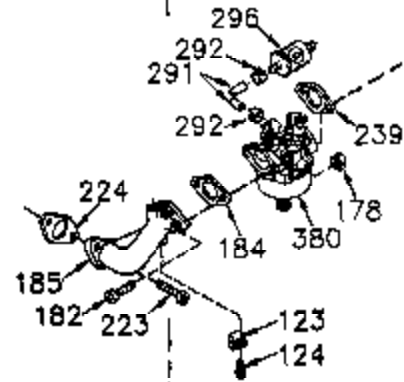

CONTINUED FROM PAGE 2

Ref #	Part Number	Qty	Description
30	35429A	1	Crankshaft
31	35327	1	Counterbalance Gear
40	35776	1	Piston, Pin & Ring Set (Std.)
40	35777	1	Piston, Pin & Ring Set (.010" OS)
40	35778	1	Piston, Pin & Ring Set (.020" OS)
41	35773	1	Piston & Pin Ass'y. (Std.) (Incl. 43)
41	35774	1	Piston & Pin Ass'y. (.010" OS) (Incl. 43)
41	35775	1	Piston & Pin Ass'y. (.020" OS) (Incl. 43)
42	35779	1	Ring Set (Std.)
42	35780	1	Ring Set (.010" OS)
42	35781	1	Ring Set (.020" OS)
43	35772	2	Piston Pin Retaining Ring
45	35330A	1	Connecting Rod Ass'y. (Incl. 46 & 47)
46	650908	1	Connecting Rod Bolt
47	650882	1	Connecting Rod Bolt
48	34034	2	Valve Lifter
50	35381	1	Camshaft (MCR)
51	35315A	1	Counterbalance Weight
52	31356	1	Oil Pump Ass'y.
69	35317	1	* Mounting Flange Gasket
70	35711A	1	Mounting Flange (Incl. 72, 75 & 80)
72	31927	1	Oil Drain Plug
75	35319	1	Oil Seal
80	35783	1	Governor Shaft
81	30590A	2	Washer
82	35378	1	Governor Gear Ass'y. (Incl. 81)
83	30588A	1	Governor Spool
84	29193	2	Retaining Ring
86	650833	7	Screw, 1/4-20 x 1-3/16"
88	31707A	1	Spacer (Incl. 81)
89	32589	1	Flywheel Key
123	33261	1	Intake Pipe Brace
124	650738	3	Screw, 1/4-20 x 5/8"
171	28424	1	Breather Element
178	29752	2	Nut & Lock Washer, 1/4-28
182	30088A	2	Screw, 1/4-28 x 1"
184	33263	1	* Carburetor To Intake Pipe Gasket
185	34926	1	Intake Pipe
223	650378	2	Screw, Torx T-30, 5/16-18 x 1-1/8"
224	27915A	1	* Intake Pipe Gasket
234	650825	2	Nut & Lock Washer, 1/4-20
238	650834	2	Screw, 10-32 x 1-17/32"
239	33629	1	* Air Cleaner Gasket
240	35538B	1	Air Cleaner Body (Incl. 239)
245	35403	1	Air Cleaner Filter (Incl. 251A)
250	35961	1	Air Cleaner Cover
251	650886	2	Wing Nut, 1/4-20
292	26460	2	Fuel Line Clamp
305	35574	1	Oil Fill Tube
307	35499	1	"O" Ring
308	35437	1	Fill Tube Clip
310	35576	1	Dipstick
380	632691	1	Carburetor (Incl. 184)
400	36452A	1	* Gasket Set (Incl. items marked PK in notes) Incl. part #'s 26756 (1), 27272A (2), 27896A (2), 27915A (1), 29673 (1), 33263 (1), 33629 (1), 34041A (1), 34327A (1), 34698A (1), 34912 (1), 34923A (1), 35262A (1), 35317 (1), 35865 (1)