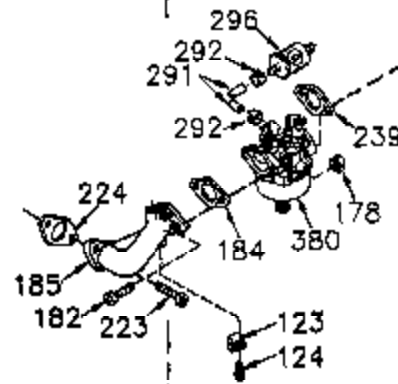

CONTINUED FROM PAGE 2

Ref #	Part Number	Qty	Description
30	35422A	1	Crankshaft
31	35327	1	Counterbalance Gear
40	35776A	1	Piston, Pin & Ring Set (Std.)
40	35777A	1	Piston, Pin & Ring Set (.010" OS)
40	35778A	1	Piston, Pin & Ring Set (.020" OS)
41	35773A	1	Piston & Pin Ass'y. (Std.) (Incl. 43)
41	35774A	1	Piston & Pin Ass'y. (.010" OS) (Incl. 43)
41	35775A	1	Piston & Pin Ass'y. (.020" OS) (Incl. 43)
42	35779	1	Ring Set (Std.)
42	35780	1	Ring Set (.010" OS)
42	35781	1	Ring Set (.020" OS)
43	35772	2	Piston Pin Retaining Ring
45	36895	1	Connecting Rod Ass'y. (Incl. 47)
47	651033	2	Connecting Rod Bolt
48	34034	2	Valve Lifter
50	35381	1	Camshaft (MCR)
51	35315A	1	Counterbalance Weight
52	31356	1	Oil Pump Ass'y.
69	35317	1	* Mounting Flange Gasket
70	35711A	1	Mounting Flange (Incl. 72, 75 & 80)
72	31927	1	Oil Drain Plug
75	35319	1	Oil Seal
80	35783	1	Governor Shaft
81	30590A	2	Washer
82	35378	1	Governor Gear Ass'y. (Incl. 81)
83	30588A	1	Governor Spool
84	29193	2	Retaining Ring
86	650833	7	Screw, 1/4-20 x 1-3/16"
88	31707A	1	Spacer (Incl. 81)
89	32589	1	Flywheel Key
123	33261	1	Intake Pipe Brace
124	651031	3	Screw, 1/4-20 x 9/16"
171	28424	1	Breather Element
178	29752	2	Nut & Lock Washer, 1/4-28
182	30088A	2	Screw, 1/4-28 x 1"
184	33263	1	* Carburetor To Intake Pipe Gasket
185	34926	1	Intake Pipe
223	650378	2	Screw, Torx T-30, 5/16-18 x 1-1/8"
224	27915A	1	* Intake Pipe Gasket
234	650825	2	Nut & Lock Washer, 1/4-20
238	650834	2	Screw, 10-32 x 1-17/32"
239	33629	1	* Air Cleaner Gasket
240	35538B	1	Air Cleaner Body (Incl. 239)
245	35403	1	Air Cleaner Filter (Incl. 234)
245A	35404	1	Air Cleaner Filter
250	35961	1	Air Cleaner Cover
251	650886	2	Wing Nut, 1/4-20
292	26460	2	Fuel Line Clamp
305	35574	1	Oil Fill Tube
307	35499	1	"O" Ring
308	35437	1	Fill Tube Clip
310	35576	1	Dipstick
380	632691	1	Carburetor (Incl. 184)
400	36452A	1	* Gasket Set (Incl. items marked PK in notes) Incl. part #'s 26756 (1), 27272A (2), 27896A (2), 27915A (1), 29673 (1), 33263 (1), 33629 (1), 34041A (1), 34327A (1), 34698A (1), 34912 (1), 34923A (1), 35262A (1), 35317 (1), 35865 (1)