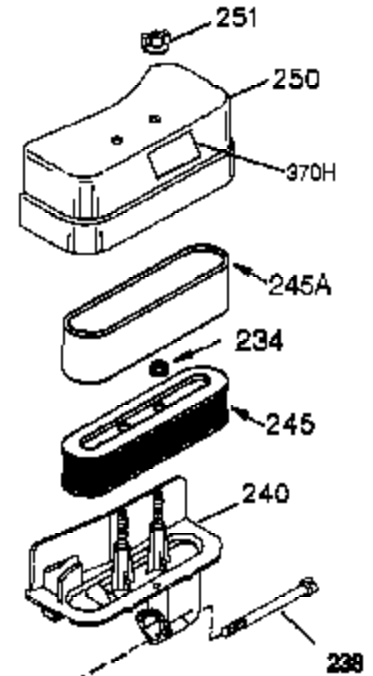

CONTINUED FROM PAGE 2

Ref #	Part Number	Qty	Description
30	35422A	1	Crankshaft
31	35327	1	Counterbalance Gear
40	35776A	1	Piston, Pin & Ring Set (Std.)
40	35777A	1	Piston, Pin & Ring Set (.010" OS)
40	35778A	1	Piston, Pin & Ring Set (.020" OS)
41	35773A	1	Piston & Pin Ass'y. (Std.) (Incl. 43)
41	35774A	1	Piston & Pin Ass'y. (.010" OS) (Incl. 43)
41	35775A	1	Piston & Pin Ass'y. (.020" OS) (Incl. 43)
42	35779	1	Ring Set (Std.)
42	35780	1	Ring Set (.010" OS)
42	35781	1	Ring Set (.020" OS)
43	35772	2	Piston Pin Retaining Ring
45	36895	1	Connecting Rod Ass'y. (Incl. 47)
47	651033	2	Connecting Rod Bolt
48	34034	2	Valve Lifter
50	35381	1	Camshaft (MCR)
51	35315A	1	Counterbalance Weight
52	31356	1	Oil Pump Ass'y.
69	35317	1	* Mounting Flange Gasket
70	35711A	1	Mounting Flange (Incl. 72, 75 & 80)
72	31927	1	Oil Drain Plug
75	35319	1	Oil Seal
80	35783	1	Governor Shaft
81	30590A	2	Washer
82	35378	1	Governor Gear Ass'y. (Incl. 81)
83	30588A	1	Governor Spool
84	29193	2	Retaining Ring
86	650833	7	Screw, 1/4-20 x 1-3/16"
88	31707A	1	Spacer (Incl. 81)
89	32589	1	Flywheel Key
123	33261	1	Intake Pipe Brace
124	651031	3	Screw, 1/4-20 x 9/16"
171	28424	1	Breather Element
178	29752	2	Nut & Lock Washer, 1/4-28
182	30088A	2	Screw, 1/4-28 x 1"
184	33263	1	* Carburetor To Intake Pipe Gasket
185	34926	1	Intake Pipe
223	650378	2	Screw, Torx T-30, 5/16-18 x 1-1/8"
224	27915A	1	* Intake Pipe Gasket
234	650825	2	Nut & Lock Washer, 1/4-20
238	650834	2	Screw, 10-32 x 1-17/32"
239	33629	1	* Air Cleaner Gasket
240	35538B	1	Air Cleaner Body (Incl. 239)
245	35403	1	Air Cleaner Filter (Incl. 234)
245A	35404	1	Air Cleaner Filter
250	35961	1	Air Cleaner Cover
251	650886	2	Wing Nut, 1/4-20
292	26460	2	Fuel Line Clamp
305	35574	1	Oil Fill Tube
307	35499	1	"O" Ring
308	35437	1	Fill Tube Clip
310	35576	1	Dipstick
380	632691	1	Carburetor (Incl. 184)
400	36452A	1	* Gasket Set (Incl. items marked PK in notes) Incl. part #'s 26756 (1), 27272A (2), 27896A (2), 27915A (1), 29673 (1), 33263 (1), 33629 (1), 34041A (1), 34327A (1), 34698A (1), 34912 (1), 34923A (1), 35262A (1), 35317 (1), 35865 (1)