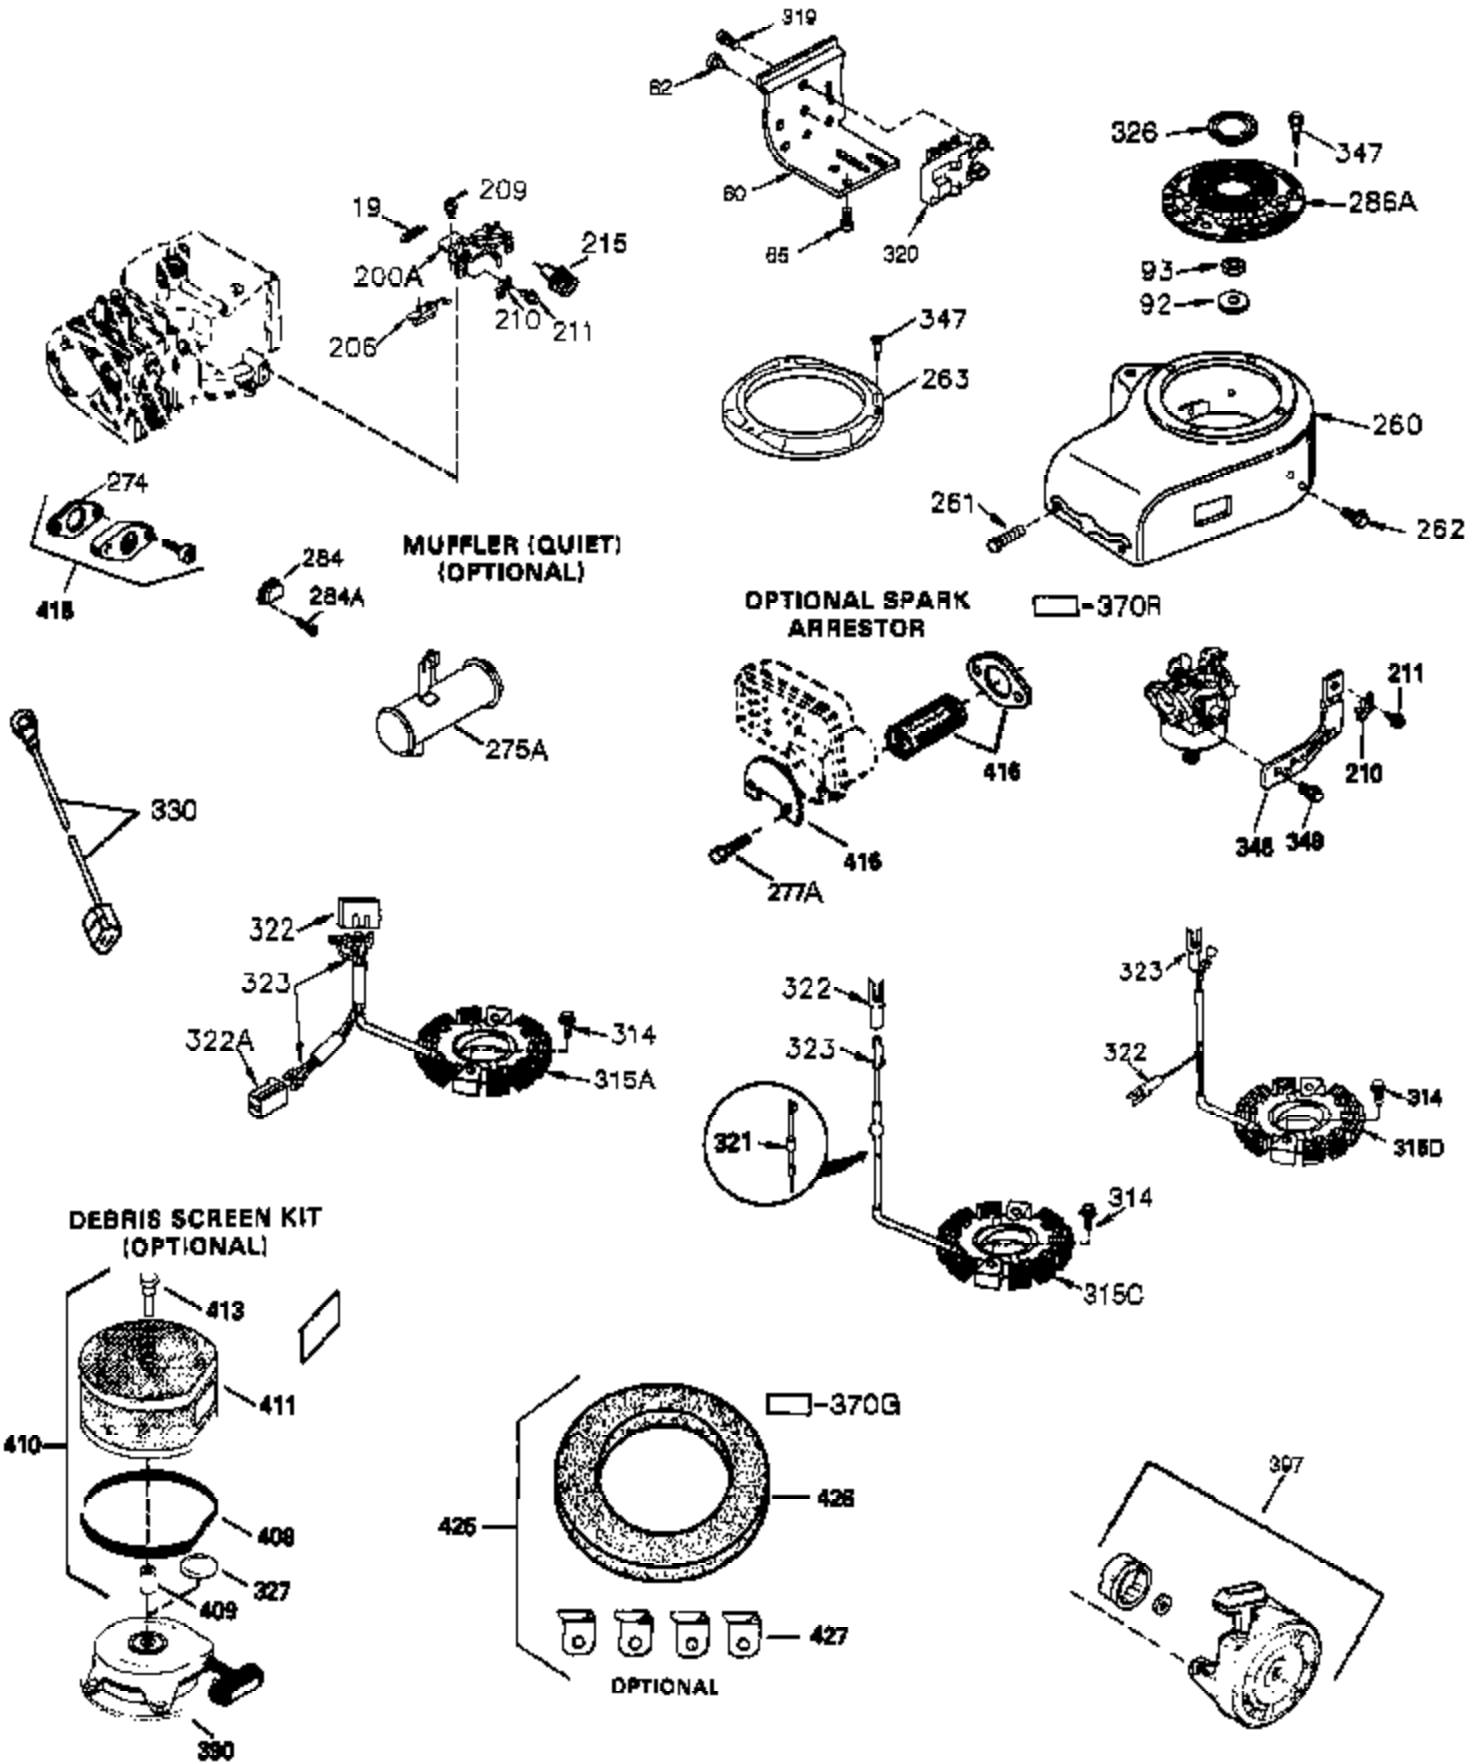

Ref #	Part Number	Qty	Description
19	36495	1	Extension Spring
60	33273A	1	Blower Housing Extension
62	650760	1	Screw, 8-32 x 3/8"
65	650128	1	Screw, 10-24 x 1/2"
92	650880	1	Lock Washer
93	650881	1	Flywheel Nut
171	28424	1	Breather Element
209	650902	2	Screw, 10-32 x 7/16"
210	27793	1	Conduit Clip
211	28942	1	Screw, 10-32 x 3/8"
260	33635C	1	Blower Housing
261	650788	2	Screw, 5/16-18 x 3/4"
262	29747B	2	Screw, Torx T-40, 5/16-24 x 21/32"
327	35392	1	Starter Plug
390	590746	1	Rewind Starter