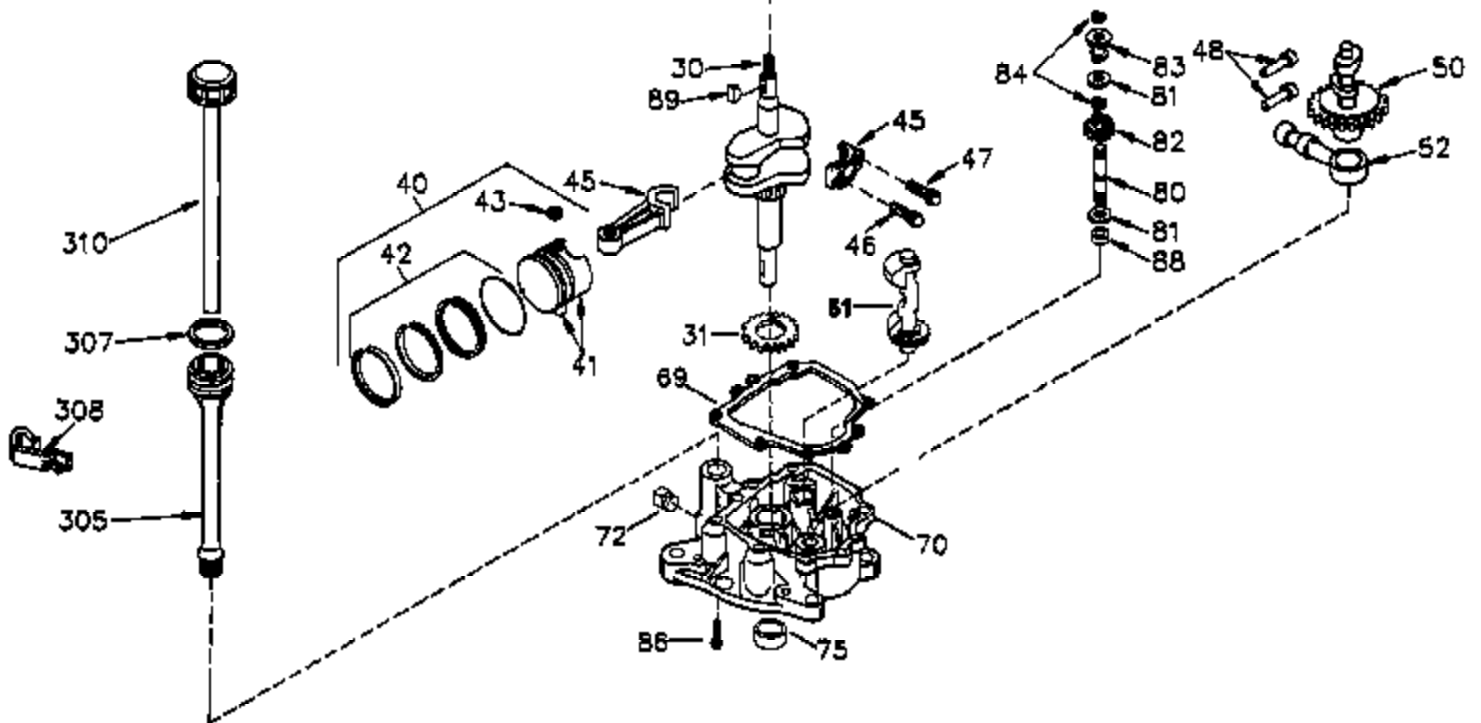

CONTINUED FROM PAGE 2

Ref #	Part Number	Qty	Description
30	35422A	1	Crankshaft
31	35327	1	Counterbalance Gear
40	35776A	1	Piston, Pin & Ring Set (Std.)
40	35777A	1	Piston, Pin & Ring Set (.010" OS)
40	35778A	1	Piston, Pin & Ring Set (.020" OS)
41	35773A	1	Piston & Pin Ass'y. (Std.) (Incl. 43)
41	35774A	1	Piston & Pin Ass'y. (.010" OS) (Incl. 43)
41	35775A	1	Piston & Pin Ass'y. (.020" OS) (Incl. 43)
42	35779	1	Ring Set (Std.)
42	35780	1	Ring Set (.010" OS)
42	35781	1	Ring Set (.020" OS)
43	35772	2	Piston Pin Retaining Ring
45	36895	1	Connecting Rod Ass'y. (Incl. 47)
47	651033	2	Connecting Rod Bolt
48	34034	2	Valve Lifter
50	35381	1	Camshaft (MCR)
51	35315A	1	Counterbalance Weight
52	31356	1	Oil Pump Ass'y.
69	35317	1	* Mounting Flange Gasket
70	35711A	1	Mounting Flange (Incl. 72, 75 & 80)
72	31927	1	Oil Drain Plug
75	35319	1	Oil Seal
80	35783	1	Governor Shaft
81	30590A	2	Washer
82	35378	1	Governor Gear Ass'y. (Incl. 81)
83	30588A	1	Governor Spool
84	29193	2	Retaining Ring
86	650833	7	Screw, 1/4-20 x 1-3/16"
88	31707A	1	Spacer (Incl. 81)
89	32589	1	Flywheel Key
123	33261	1	Intake Pipe Brace
124	651031	3	Screw, 1/4-20 x 9/16"
171	28424	1	Breather Element
178	29752	2	Nut & Lock Washer, 1/4-28
182	30088A	2	Screw, 1/4-28 x 1"
184	33263	1	* Carburetor To Intake Pipe Gasket
185	34926	1	Intake Pipe
223	650378	2	Screw, Torx T-30, 5/16-18 x 1-1/8"
224	27915A	1	* Intake Pipe Gasket
234	650825	2	Nut & Lock Washer, 1/4-20
238	650834	2	Screw, 10-32 x 1-17/32"
239	33629	1	* Air Cleaner Gasket
240	35538B	1	Air Cleaner Body (Incl. 239)
245	35403	1	Air Cleaner Filter (Incl. 234)
245A	35404	1	Air Cleaner Filter
250	35961	1	Air Cleaner Cover
251	650886	2	Wing Nut, 1/4-20
292	26460	2	Fuel Line Clamp
305	35574	1	Oil Fill Tube
307	35499	1	"O" Ring
308	35437	1	Fill Tube Clip
310	35576	1	Dipstick
380	632691	1	Carburetor (Incl. 184)
400	36452A	1	* Gasket Set (Incl. items marked PK in notes) Incl. part #'s 26756 (1), 27272A (2), 27896A (2), 27915A (1), 29673 (1), 33263 (1), 33629 (1), 34041A (1), 34327A (1), 34698A (1), 34912 (1), 34923A (1), 35262A (1), 35317 (1), 35865 (1)