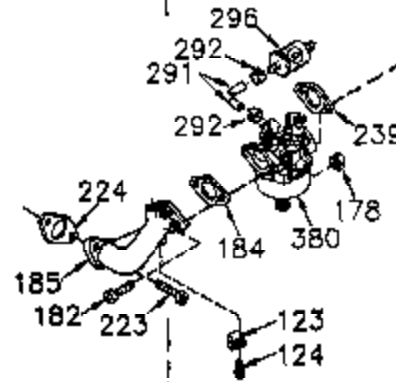

CONTINUED FROM PAGE 2

Ref #	Part Number	Qty	Description
30	35429A	1	Crankshaft
31	35327	1	Counterbalance Gear
40	35776	1	Piston, Pin & Ring Set (Std.)
40	35777	1	Piston, Pin & Ring Set (.010" OS)
40	35778	1	Piston, Pin & Ring Set (.020" OS)
41	35773	1	Piston & Pin Ass'y. (Std.) (Incl. 43)
41	35774	1	Piston & Pin Ass'y. (.010" OS) (Incl. 43)
41	35775	1	Piston & Pin Ass'y. (.020" OS) (Incl. 43)
42	35779	1	Ring Set (Std.)
42	35780	1	Ring Set (.010" OS)
42	35781	1	Ring Set (.020" OS)
43	35772	2	Piston Pin Retaining Ring
45	35330A	1	Connecting Rod Ass'y. (Incl. 46 & 47)
46	650908	1	Connecting Rod Bolt
47	650882	1	Connecting Rod Bolt
48	34034	2	Valve Lifter
50	35381	1	Camshaft (MCR)
51	35315A	1	Counterbalance Weight
52	31356	1	Oil Pump Ass'y.
69	35317	1	* Mounting Flange Gasket
70	35711A	1	Mounting Flange (Incl. 72, 75 & 80)
72	31927	1	Oil Drain Plug
75	35319	1	Oil Seal
80	35783	1	Governor Shaft
81	30590A	2	Washer
82	35378	1	Governor Gear Ass'y. (Incl. 81)
83	30588A	1	Governor Spool
84	29193	2	Retaining Ring
86	650833	7	Screw, 1/4-20 x 1-3/16"
88	31707A	1	Spacer (Incl. 81)
89	32589	1	Flywheel Key
123	33261	1	Intake Pipe Brace
124	650738	3	Screw, 1/4-20 x 5/8"
171	28424	1	Breather Element
178	29752	2	Nut & Lock Washer, 1/4-28
182	30088A	2	Screw, 1/4-28 x 1"
184	33263	1	* Carburetor To Intake Pipe Gasket
185	34926	1	Intake Pipe
223	650378	2	Screw, Torx T-30, 5/16-18 x 1-1/8"
224	27915A	1	* Intake Pipe Gasket
234	650825	2	Nut & Lock Washer, 1/4-20
238	650834	2	Screw, 10-32 x 1-17/32"
239	33629	1	* Air Cleaner Gasket
240	35538B	1	Air Cleaner Body (Incl. 239)
245	35403	1	Air Cleaner Filter (Incl. 251A)
250	35961	1	Air Cleaner Cover
251	650886	2	Wing Nut, 1/4-20
292	26460	2	Fuel Line Clamp
305	35574	1	Oil Fill Tube
307	35499	1	"O" Ring
308	35437	1	Fill Tube Clip
310	35576	1	Dipstick
380	632690	1	Carburetor (Incl. 184)
400	36452A	1	* Gasket Set (Incl. items marked PK in notes) Incl. part #'s 26756 (1), 27272A (2), 27896A (2), 27915A (1), 29673 (1), 33263 (1), 33629 (1), 34041A (1), 34327A (1), 34698A (1), 34912 (1), 34923A (1), 35262A (1), 35317 (1), 35865 (1)