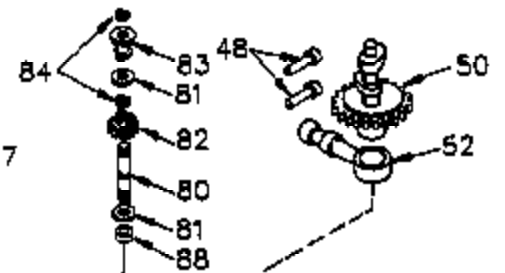

CONTINUED FROM PAGE 2

Ref #	Part Number	Qty	Description
30	35429A	1	Crankshaft
31	35327	1	Counterbalance Gear
40	35776	1	Piston, Pin & Ring Set (Std.)
40	35777	1	Piston, Pin & Ring Set (.010" OS)
40	35778	1	Piston, Pin & Ring Set (.020" OS)
41	35773	1	Piston & Pin Ass'y. (Std.) (Incl. 43)
41	35774	1	Piston & Pin Ass'y. (.010" OS) (Incl. 43)
41	35775	1	Piston & Pin Ass'y. (.020" OS) (Incl. 43)
42	35779	1	Ring Set (Std.)
42	35780	1	Ring Set (.010" OS)
42	35781	1	Ring Set (.020" OS)
43	35772	2	Piston Pin Retaining Ring
45	35330A	1	Connecting Rod Ass'y. (Incl. 46 & 47)
46	650908	1	Connecting Rod Bolt
47	650882	1	Connecting Rod Bolt
48	34034	2	Valve Lifter
50	35381	1	Camshaft (MCR)
51	35315A	1	Counterbalance Weight
52	31356	1	Oil Pump Ass'y.
69	35317	1	* Mounting Flange Gasket
70	35711A	1	Mounting Flange (Incl. 72, 75 & 80)
72	31927	1	Oil Drain Plug
75	35319	1	Oil Seal
80	35783	1	Governor Shaft
81	30590A	2	Washer
82	35378	1	Governor Gear Ass'y. (Incl. 81)
83	30588A	1	Governor Spool
84	29193	2	Retaining Ring
86	650833	7	Screw, 1/4-20 x 1-3/16"
88	31707A	1	Spacer (Incl. 81)
89	32589	1	Flywheel Key
123	33261	1	Intake Pipe Brace
124	650738	3	Screw, 1/4-20 x 5/8"
171	28424	1	Breather Element
178	29752	2	Nut & Lock Washer, 1/4-28
182	30088A	2	Screw, 1/4-28 x 1"
184	33263	1	* Carburetor To Intake Pipe Gasket
185	34926	1	Intake Pipe
223	650378	2	Screw, Torx T-30, 5/16-18 x 1-1/8"
224	27915A	1	* Intake Pipe Gasket
234	650825	2	Nut & Lock Washer, 1/4-20
238	650834	2	Screw, 10-32 x 1-17/32"
239	33629	1	* Air Cleaner Gasket
240	35538B	1	Air Cleaner Body (Incl. 239)
245	35403	1	Air Cleaner Filter (Incl. 251A)
250	35961	1	Air Cleaner Cover
251	650886	2	Wing Nut, 1/4-20
292	26460	2	Fuel Line Clamp
305	35574	1	Oil Fill Tube
307	35499	1	"O" Ring
308	35437	1	Fill Tube Clip
310	35576	1	Dipstick
380	632690	1	Carburetor (Incl. 184)
400	36452A	1	* Gasket Set (Incl. items marked PK in notes) Incl. part #'s 26756 (1), 27272A (2), 27896A (2), 27915A (1), 29673 (1), 33263 (1), 33629 (1), 34041A (1), 34327A (1), 34698A (1), 34912 (1), 34923A (1), 35262A (1), 35317 (1), 35865 (1)