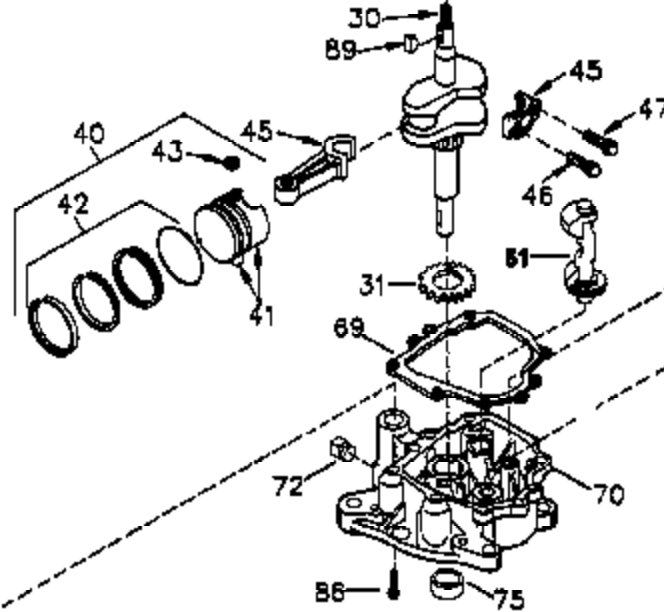

CONTINUED FROM PAGE 2

Ref #	Part Number	Qty	Description
30	35429A	1	Crankshaft
31	35327	1	Counterbalance Gear
40	35776	1	Piston, Pin & Ring Set (Std.)
40	35777	1	Piston, Pin & Ring Set (.010" OS)
40	35778	1	Piston, Pin & Ring Set (.020" OS)
41	35773	1	Piston & Pin Ass'y. (Std.) (Incl. 43)
41	35774	1	Piston & Pin Ass'y. (.010" OS) (Incl. 43)
41	35775	1	Piston & Pin Ass'y. (.020" OS) (Incl. 43)
42	35779	1	Ring Set (Std.)
42	35780	1	Ring Set (.010" OS)
42	35781	1	Ring Set (.020" OS)
43	35772	2	Piston Pin Retaining Ring
45	35330A	1	Connecting Rod Ass'y. (Incl. 46 & 47)
46	650908	1	Connecting Rod Bolt
47	650882	1	Connecting Rod Bolt
48	34034	2	Valve Lifter
50	35381	1	Camshaft (MCR)
51	35315A	1	Counterbalance Weight
52	31356	1	Oil Pump Ass'y.
69	35317	1	* Mounting Flange Gasket
70	35711A	1	Mounting Flange (Incl. 72, 75 & 80)
72	31927	1	Oil Drain Plug
75	35319	1	Oil Seal
80	35783	1	Governor Shaft
81	30590A	2	Washer
82	35378	1	Governor Gear Ass'y. (Incl. 81)
83	30588A	1	Governor Spool
84	29193	2	Retaining Ring
86	650833	7	Screw, 1/4-20 x 1-3/16"
88	31707A	1	Spacer (Incl. 81)
89	32589	1	Flywheel Key
123	33261	1	Intake Pipe Brace
124	650738	3	Screw, 1/4-20 x 5/8"
171	28424	1	Breather Element
178	29752	2	Nut & Lock Washer, 1/4-28
182	30088A	2	Screw, 1/4-28 x 1"
184	33263	1	* Carburetor To Intake Pipe Gasket
185	34926	1	Intake Pipe
223	650378	2	Screw, Torx T-30, 5/16-18 x 1-1/8"
224	27915A	1	* Intake Pipe Gasket
234	650825	2	Nut & Lock Washer, 1/4-20
238	650834	2	Screw, 10-32 x 1-17/32"
239	33629	1	* Air Cleaner Gasket
240	35538B	1	Air Cleaner Body (Incl. 239)
245	35403	1	Air Cleaner Filter (Incl. 251A)
250	35961	1	Air Cleaner Cover
251	650886	2	Wing Nut, 1/4-20
292	26460	2	Fuel Line Clamp
305	35574	1	Oil Fill Tube
307	35499	1	"O" Ring
308	35437	1	Fill Tube Clip
310	35576	1	Dipstick
380	632690	1	Carburetor (Incl. 184)
400	36452A	1	* Gasket Set (Incl. items marked PK in notes) Incl. part #'s 26756 (1), 27272A (2), 27896A (2), 27915A (1), 29673 (1), 33263 (1), 33629 (1), 34041A (1), 34327A (1), 34698A (1), 34912 (1), 34923A (1), 35262A (1), 35317 (1), 35865 (1)