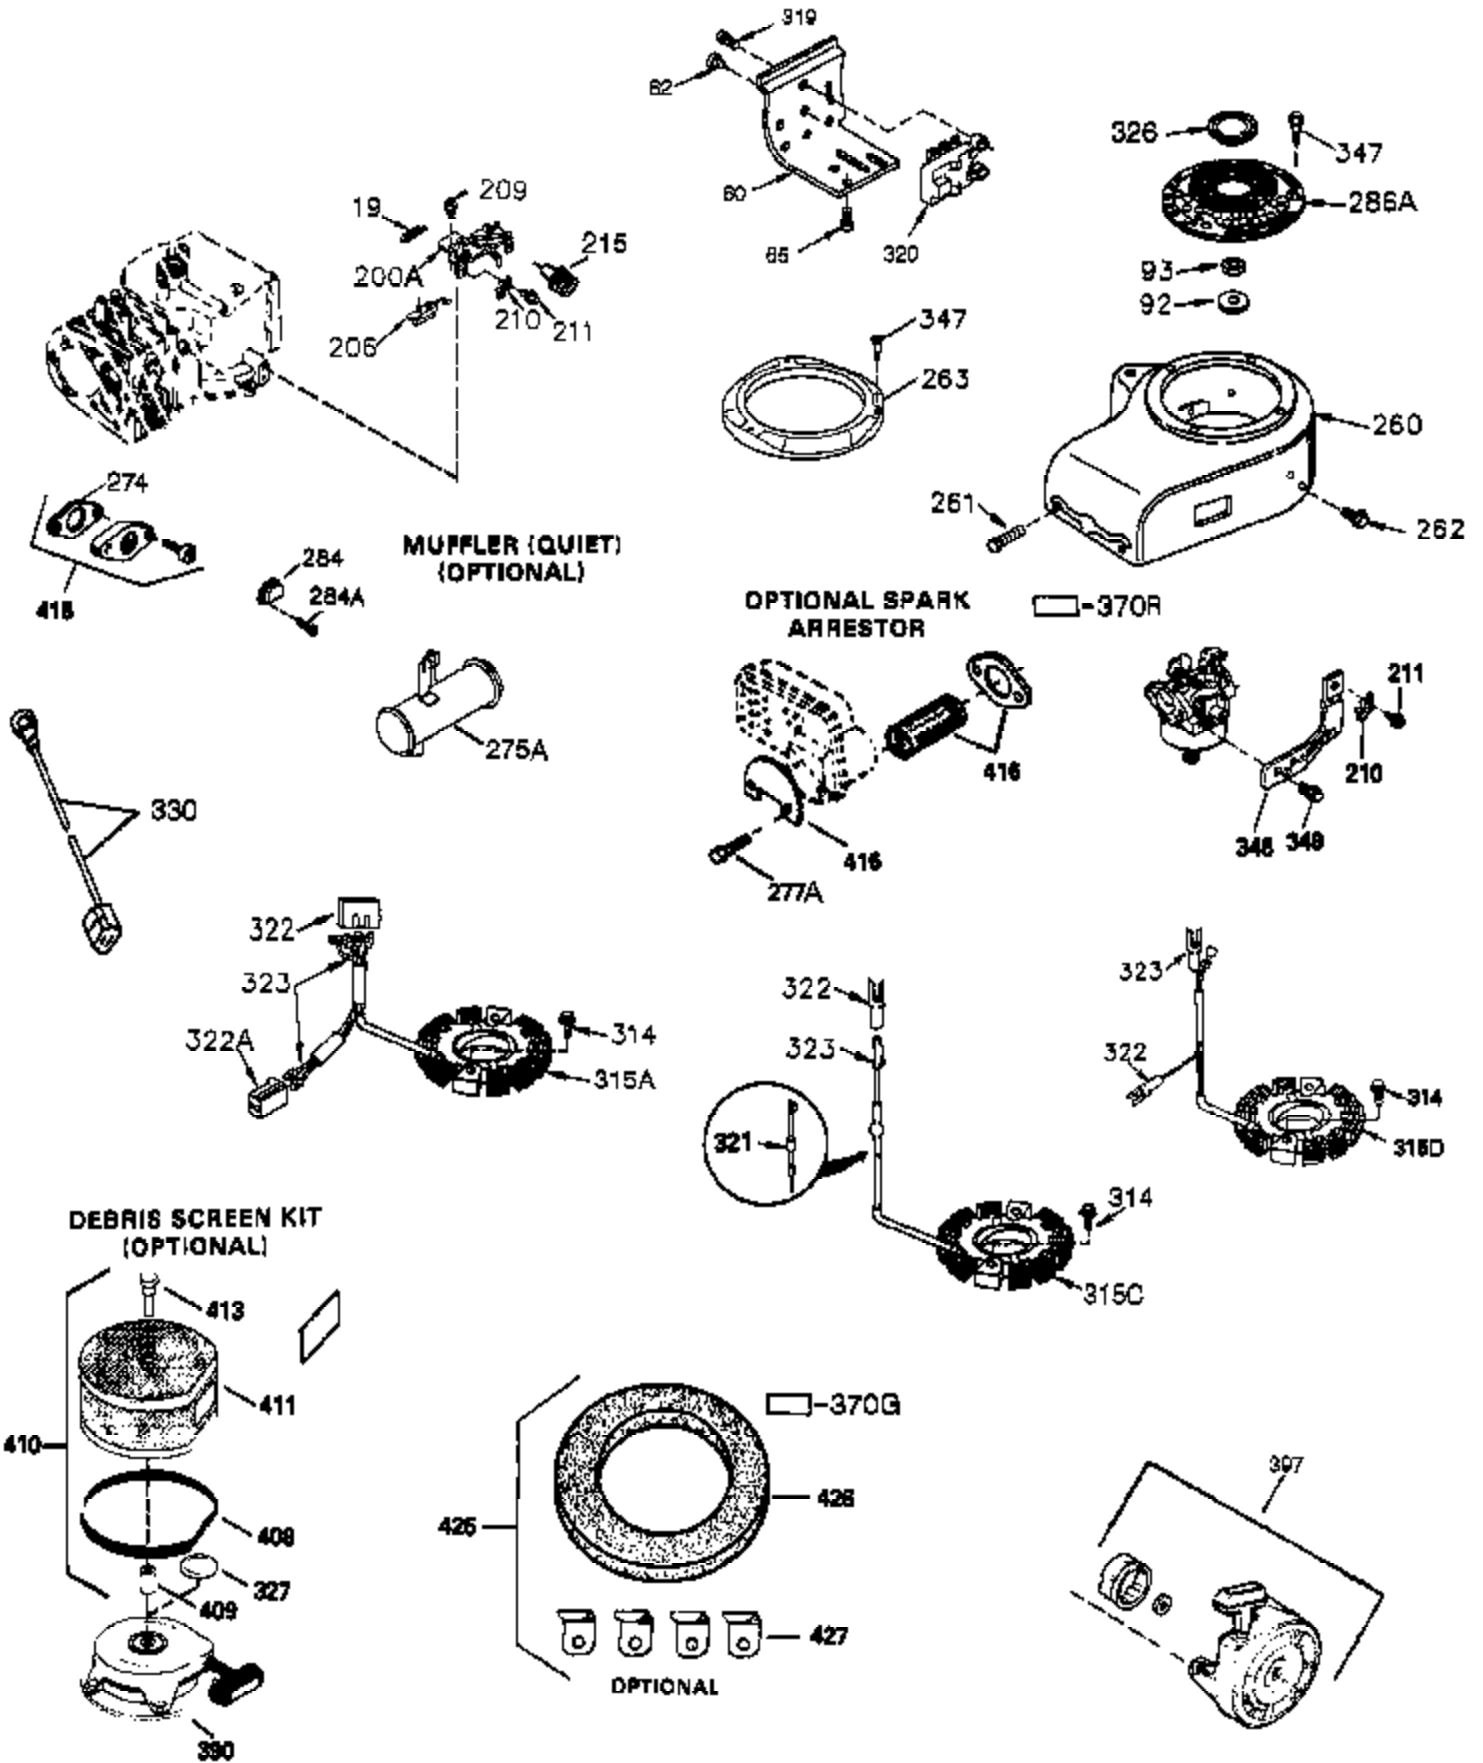

Ref #	Part Number	Qty	Description
60	33273A	1	Blower Housing Extension
62	650760	1	Screw, 8-32 x 3/8"
65	650128	1	Screw, 10-24 x 1/2"
92	650880	1	Lock Washer
93	650881	1	Flywheel Nut
171	28424	1	Breather Element
209	650902	2	Screw, 10-32 x 7/16"
210	27793	1	Conduit Clip
211	28942	1	Screw, 10-32 x 3/8"
260	36266	1	Blower Housing
261	650788	2	Screw, 5/16-18 x 3/4"
262	29747B	2	Screw, Torx T-40, 5/16-24 x 21/32"
263	35963	1	Trim Ring
314	650873	2	Screw, 1/4-20 x 3/4"
321	611161	1	Diode
322	611117	1	Connector Body
323	611118	1	Terminal
326	36210	1	Screen Plug
347	650949	3	Screw, 10-32 x 9/16"