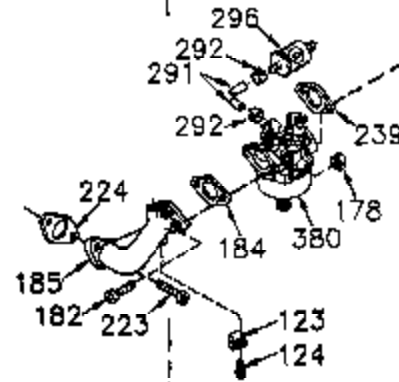

CONTINUED FROM PAGE 2

Ref #	Part Number	Qty	Description
30	35422A	1	Crankshaft
31	35327	1	Counterbalance Gear
40	35776	1	Piston, Pin & Ring Set (Std.)
40	35777	1	Piston, Pin & Ring Set (.010" OS)
40	35778	1	Piston, Pin & Ring Set (.020" OS)
41	35773	1	Piston & Pin Ass'y. (Std.) (Incl. 43)
41	35774	1	Piston & Pin Ass'y. (.010" OS) (Incl. 43)
41	35775	1	Piston & Pin Ass'y. (.020" OS) (Incl. 43)
42	35779	1	Ring Set (Std.)
42	35780	1	Ring Set (.010" OS)
42	35781	1	Ring Set (.020" OS)
43	35772	2	Piston Pin Retaining Ring
45	35330A	1	Connecting Rod Ass'y. (Incl. 46 & 47)
46	650908	1	Connecting Rod Bolt
47	650882	1	Connecting Rod Bolt
48	34034	2	Valve Lifter
50	35381	1	Camshaft (MCR)
51	35315A	1	Counterbalance Weight
52	31356	1	Oil Pump Ass'y.
69	35317	1	* Mounting Flange Gasket
70	35711A	1	Mounting Flange (Incl. 72, 75 & 80)
72	31927	1	Oil Drain Plug
75	35319	1	Oil Seal
80	35783	1	Governor Shaft
81	30590A	2	Washer
82	35378	1	Governor Gear Ass'y. (Incl. 81)
83	30588A	1	Governor Spool
84	29193	2	Retaining Ring
86	650833	7	Screw, 1/4-20 x 1-3/16"
88	31707A	1	Spacer (Incl. 81)
89	32589	1	Flywheel Key
123	33261	1	Intake Pipe Brace
124	650738	3	Screw, 1/4-20 x 5/8"
171	28424	1	Breather Element
178	29752	2	Nut & Lock Washer, 1/4-28
182	30088A	2	Screw, 1/4-28 x 1"
184	33263	1	* Carburetor To Intake Pipe Gasket
185	34926	1	Intake Pipe
223	650378	2	Screw, Torx T-30, 5/16-18 x 1-1/8"
224	27915A	1	* Intake Pipe Gasket
238	650834	2	Screw, 10-32 x 1-17/32"
239	33629	1	* Air Cleaner Gasket
240	35538B	1	Air Cleaner Body (Incl. 239)
245A	35404	1	Air Cleaner Filter
245	35403	1	Air Cleaner Filter (Incl. 251A)
250	35961	1	Air Cleaner Cover
251A	650825	2	Nut & Lock Washer, 1/4-20
251	650886	2	Wing Nut, 1/4-20
292	26460	2	Fuel Line Clamp
296	34279B	1	Fuel Filter (Incl. 292)
305	35574	1	Oil Fill Tube
307	35499	1	"O" Ring
308	35437	1	Fill Tube Clip
310	35576	1	Dipstick
380	632692	1	Carburetor (Incl. 184)