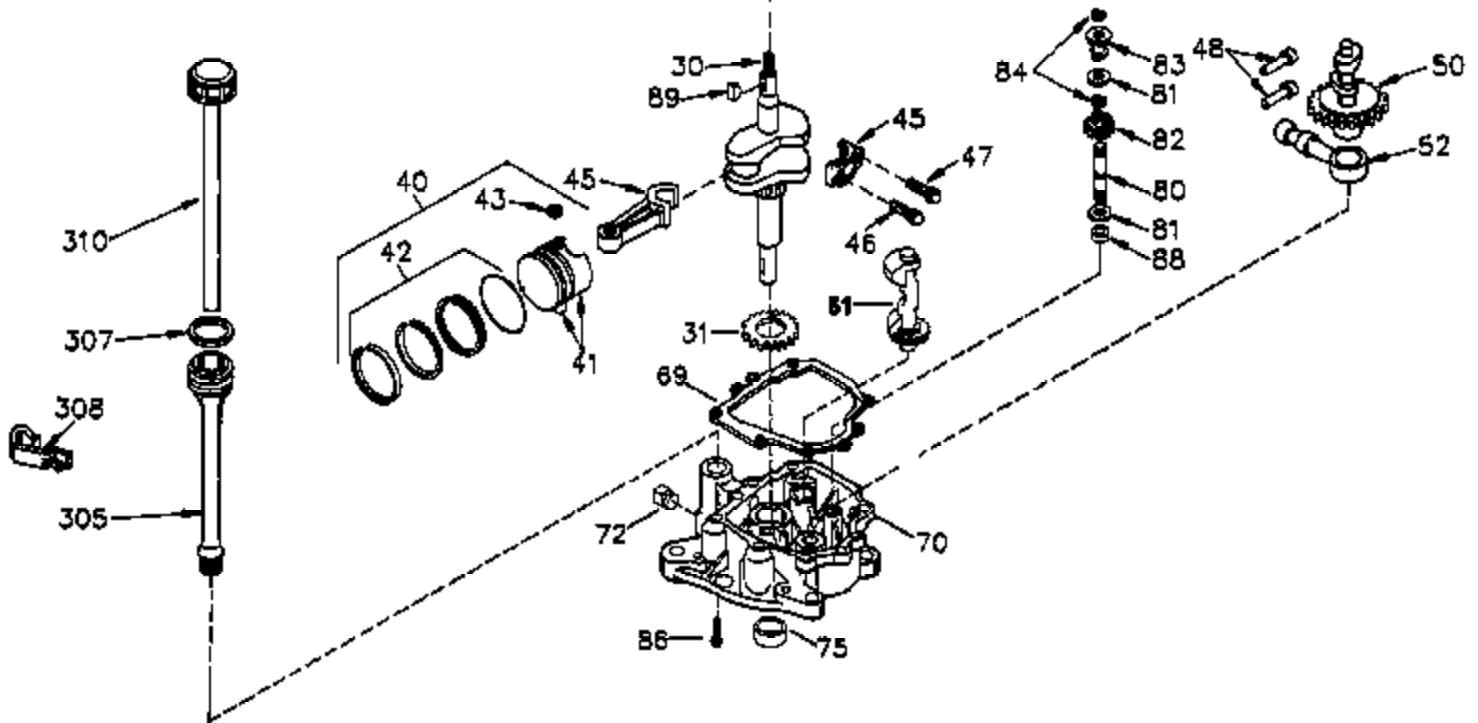

CONTINUED FROM PAGE 2

Ref #	Part Number	Qty	Description
30	35422A	1	Crankshaft
31	35327	1	Counterbalance Gear
40	35776	1	Piston, Pin & Ring Set (Std.)
40	35777	1	Piston, Pin & Ring Set (.010" OS)
40	35778	1	Piston, Pin & Ring Set (.020" OS)
41	35773	1	Piston & Pin Ass'y. (Std.) (Incl. 43)
41	35774	1	Piston & Pin Ass'y. (.010" OS) (Incl. 43)
41	35775	1	Piston & Pin Ass'y. (.020" OS) (Incl. 43)
42	35779	1	Ring Set (Std.)
42	35780	1	Ring Set (.010" OS)
42	35781	1	Ring Set (.020" OS)
43	35772	2	Piston Pin Retaining Ring
45	35330A	1	Connecting Rod Ass'y. (Incl. 46 & 47)
46	650908	1	Connecting Rod Bolt
47	650882	1	Connecting Rod Bolt
48	34034	2	Valve Lifter
50	35381	1	Camshaft (MCR)
51	35315A	1	Counterbalance Weight
52	31356	1	Oil Pump Ass'y.
69	35317	1	* Mounting Flange Gasket
70	35711A	1	Mounting Flange (Incl. 72, 75 & 80)
72	31927	1	Oil Drain Plug
75	35319	1	Oil Seal
80	35783	1	Governor Shaft
81	30590A	2	Washer
82	35378	1	Governor Gear Ass'y. (Incl. 81)
83	30588A	1	Governor Spool
84	29193	2	Retaining Ring
86	650833	7	Screw, 1/4-20 x 1-3/16"
88	31707A	1	Spacer (Incl. 81)
89	32589	1	Flywheel Key
123	33261	1	Intake Pipe Brace
124	650738	3	Screw, 1/4-20 x 5/8"
171	28424	1	Breather Element
178	29752	2	Nut & Lock Washer, 1/4-28
182	30088A	2	Screw, 1/4-28 x 1"
184	33263	1	* Carburetor To Intake Pipe Gasket
185	34926	1	Intake Pipe
223	650378	2	Screw, Torx T-30, 5/16-18 x 1-1/8"
224	27915A	1	* Intake Pipe Gasket
238	650834	2	Screw, 10-32 x 1-17/32"
239	33629	1	* Air Cleaner Gasket
240	35538B	1	Air Cleaner Body (Incl. 239)
245A	35404	1	Air Cleaner Filter
245	35403	1	Air Cleaner Filter (Incl. 251A)
250	35961	1	Air Cleaner Cover
251A	650825	2	Nut & Lock Washer, 1/4-20
251	650886	2	Wing Nut, 1/4-20
292	26460	2	Fuel Line Clamp
296	34279B	1	Fuel Filter (Incl. 292)
305	35574	1	Oil Fill Tube
307	35499	1	"O" Ring
308	35437	1	Fill Tube Clip
310	35576	1	Dipstick
380	632692	1	Carburetor (Incl. 184)