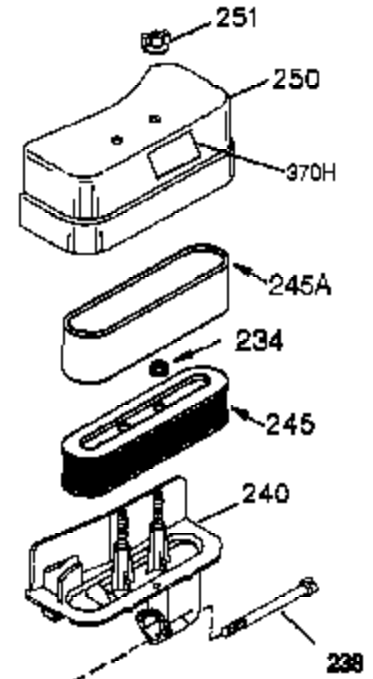

CONTINUED FROM PAGE 2

Ref #	Part Number	Qty	Description
30	35422A	1	Crankshaft
31	35327	1	Counterbalance Gear
40	35776	1	Piston, Pin & Ring Set (Std.)
40	35777	1	Piston, Pin & Ring Set (.010" OS)
40	35778	1	Piston, Pin & Ring Set (.020" OS)
41	35773	1	Piston & Pin Ass'y. (Std.) (Incl. 43)
41	35774	1	Piston & Pin Ass'y. (.010" OS) (Incl. 43)
41	35775	1	Piston & Pin Ass'y. (.020" OS) (Incl. 43)
42	35779	1	Ring Set (Std.)
42	35780	1	Ring Set (.010" OS)
42	35781	1	Ring Set (.020" OS)
43	35772	2	Piston Pin Retaining Ring
45	35330A	1	Connecting Rod Ass'y. (Incl. 46 & 47)
46	650908	1	Connecting Rod Bolt
47	650882	1	Connecting Rod Bolt
48	34034	2	Valve Lifter
50	35381	1	Camshaft (MCR)
51	35315A	1	Counterbalance Weight
52	31356	1	Oil Pump Ass'y.
69	35317	1	* Mounting Flange Gasket
70	35711A	1	Mounting Flange (Incl. 72, 75 & 80)
72	31927	1	Oil Drain Plug
75	35319	1	Oil Seal
80	35783	1	Governor Shaft
81	30590A	2	Washer
82	35378	1	Governor Gear Ass'y. (Incl. 81)
83	30588A	1	Governor Spool
84	29193	2	Retaining Ring
86	650833	7	Screw, 1/4-20 x 1-3/16"
88	31707A	1	Spacer (Incl. 81)
89	32589	1	Flywheel Key
123	33261	1	Intake Pipe Brace
124	650738	3	Screw, 1/4-20 x 5/8"
171	28424	1	Breather Element
178	29752	2	Nut & Lock Washer, 1/4-28
182	30088A	2	Screw, 1/4-28 x 1"
184	33263	1	* Carburetor To Intake Pipe Gasket
185	34926	1	Intake Pipe
223	650378	2	Screw, Torx T-30, 5/16-18 x 1-1/8"
224	27915A	1	* Intake Pipe Gasket
238	650834	2	Screw, 10-32 x 1-17/32"
239	33629	1	* Air Cleaner Gasket
240	35538B	1	Air Cleaner Body (Incl. 239)
245A	35404	1	Air Cleaner Filter
245	35403	1	Air Cleaner Filter (Incl. 251A)
250	35961	1	Air Cleaner Cover
251A	650825	2	Nut & Lock Washer, 1/4-20
251	650886	2	Wing Nut, 1/4-20
292	26460	2	Fuel Line Clamp
296	34279B	1	Fuel Filter (Incl. 292)
305	35574	1	Oil Fill Tube
307	35499	1	"O" Ring
308	35437	1	Fill Tube Clip
310	35576	1	Dipstick
380	632692	1	Carburetor (Incl. 184)