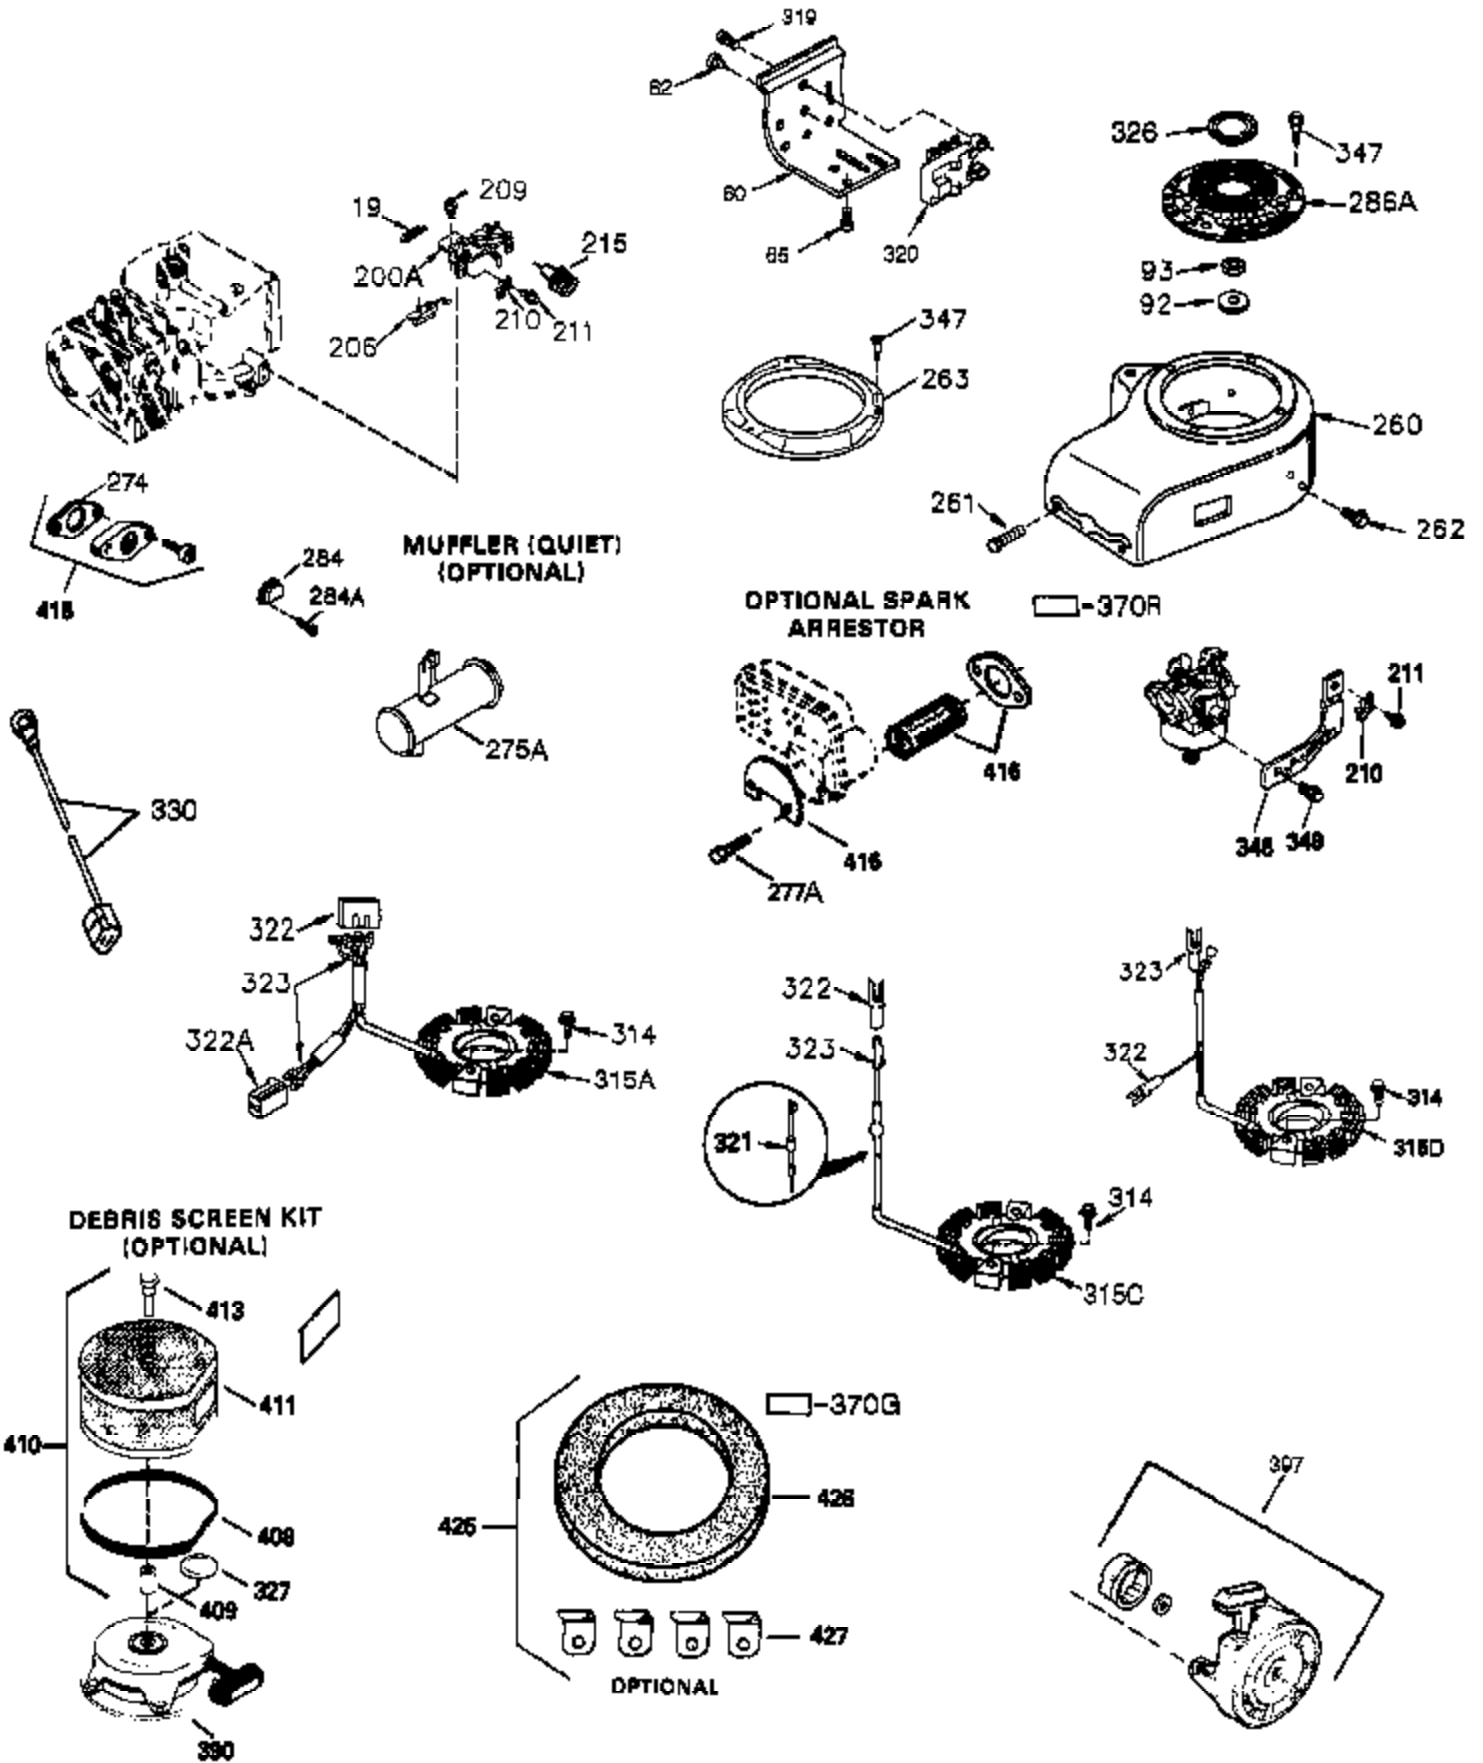

Ref #	Part Number	Qty	Description
60	33273A	1	Blower Housing Extension
62	650760	1	Screw, 8-32 x 3/8"
65	650128	1	Screw, 10-24 x 1/2"
92	650880	1	Lock Washer
93	650881	1	Flywheel Nut
171	28424	1	Breather Element
209	650902	2	Screw, 10-32 x 7/16"
210	27793	1	Conduit Clip
211	28942	1	Screw, 10-32 x 3/8"
251A	650825	2	Nut & Lock Washer, 1/4-20
260	36292	1	Blower Housing
261	650788	2	Screw, 5/16-18 x 3/4"
262	29747B	2	Screw, Torx T-40, 5/16-24 x 21/32"
263	35963	1	Trim Ring
314	650873	2	Screw, 1/4-20 x 3/4"
321	611161	1	Diode
322	611142	1	Connector Body
323	611118	2	Terminal
326	36210	1	Screen Plug
330	611167	1	Wire Harness (3 Amp D.C., 5 Amp A.C.)
347	650949	3	Screw, 10-32 x 9/16"