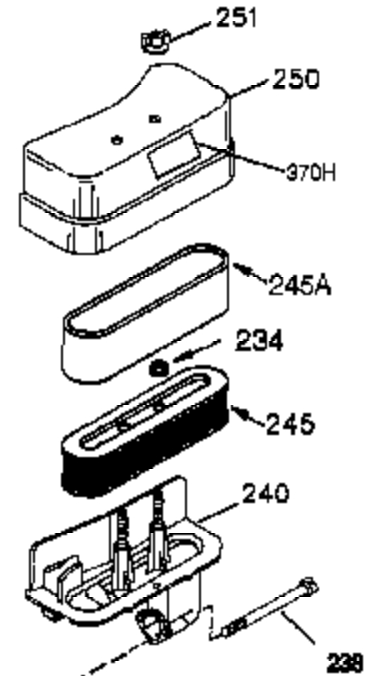

CONTINUED FROM PAGE 2

Engine Parts List #2

Ref #	Part Number	Qty	Description
30	35429A	1	Crankshaft
31	35327	1	Counterbalance Gear
40	35776A	1	Piston, Pin & Ring Set (Std.)
40	35777A	1	Piston, Pin & Ring Set (.010" OS)
40	35778A	1	Piston, Pin & Ring Set (.020" OS)
41	35773A	1	Piston & Pin Ass'y. (Std.) (Incl. 43)
41	35774A	1	Piston & Pin Ass'y. (.010" OS) (Incl. 43)
41	35775A	1	Piston & Pin Ass'y. (.020" OS) (Incl. 43)
42	35779	1	Ring Set (Std.)
42	35780	1	Ring Set (.010" OS)
42	35781	1	Ring Set (.020" OS)
43	35772	2	Piston Pin Retaining Ring
45	36895	1	Connecting Rod Ass'y. (Incl. 47)
47	651033	2	Connecting Rod Bolt
48	34034	2	Valve Lifter
50	35381	1	Camshaft (MCR)
51	35315A	1	Counterbalance Weight
52	31356	1	Oil Pump Ass'y.
69	35317	1	* Mounting Flange Gasket
70	35711A	1	Mounting Flange (Incl. 72, 75 & 80)
72	31927	1	Oil Drain Plug
75	35319	1	Oil Seal
80	35783	1	Governor Shaft
81	30590A	2	Washer
82	35378	1	Governor Gear Ass'y. (Incl. 81)
83	30588A	1	Governor Spool
84	29193	2	Retaining Ring
86	650833	7	Screw, 1/4-20 x 1-3/16"
88	31707A	1	Spacer (Incl. 81)
89	32589	1	Flywheel Key
123	33261	1	Intake Pipe Brace
124	651031	3	Screw, 1/4-20 x 9/16"
171	28424	1	Breather Element
178	29752	2	Nut & Lock Washer, 1/4-28
182	30088A	2	Screw, 1/4-28 x 1"
184	33263	1	* Carburetor To Intake Pipe Gasket
185	34926	1	Intake Pipe
223	650378	2	Screw, T-30, 5/16-18 x 1-3/32"
224	27915A	1	* Intake Pipe Gasket
234	650825	2	Nut & Lock Washer, 1/4-20
238	650834	2	Screw, 10-32 x 1-17/32"
239	33629	1	* Air Cleaner Gasket
240	35538B	1	Air Cleaner Body (Incl. 239)
245	35403	1	Air Cleaner Filter (Incl. 234)
245A	35404	1	Air Cleaner Filter
250	35961	1	Air Cleaner Cover
251	650886	2	Wing Nut, 1/4-20
292	26460	2	Fuel Line Clamp
305	35574	1	Oil Fill Tube
307	35499	1	"O" Ring
308	35437	1	Fill Tube Clip
310	35576	1	Dipstick
380	640091A	1	Carburetor (Incl. 184)
394	650948	1	Washer
400	36452B	1	* Gasket Set (Incl. items marked PK i n notes)
420	730225A	1	SAE 30 4-Cycle Engine Oil (Quart)