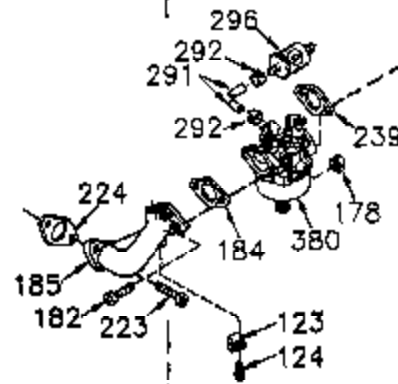

CONTINUED FROM PAGE 2

Engine Parts List #2

Ref #	Part Number	Qty	Description
30	35429A	1	Crankshaft
31	35327	1	Counterbalance Gear
40	35776A	1	Piston, Pin & Ring Set (Std.)
40	35777A	1	Piston, Pin & Ring Set (.010" OS)
40	35778A	1	Piston, Pin & Ring Set (.020" OS)
41	35773A	1	Piston & Pin Ass'y. (Std.) (Incl. 43)
41	35774A	1	Piston & Pin Ass'y. (.010" OS) (Incl. 43)
41	35775A	1	Piston & Pin Ass'y. (.020" OS) (Incl. 43)
42	35779	1	Ring Set (Std.)
42	35780	1	Ring Set (.010" OS)
42	35781	1	Ring Set (.020" OS)
43	35772	2	Piston Pin Retaining Ring
45	36895	1	Connecting Rod Ass'y. (Incl. 47)
47	651033	2	Connecting Rod Bolt
48	34034	2	Valve Lifter
50	35381	1	Camshaft (MCR)
51	35315A	1	Counterbalance Weight
52	31356	1	Oil Pump Ass'y.
69	35317	1	* Mounting Flange Gasket
70	35711A	1	Mounting Flange (Incl. 72, 75 & 80)
72	31927	1	Oil Drain Plug
75	35319	1	Oil Seal
80	35783	1	Governor Shaft
81	30590A	2	Washer
82	35378	1	Governor Gear Ass'y. (Incl. 81)
83	30588A	1	Governor Spool
84	29193	2	Retaining Ring
86	650833	7	Screw, 1/4-20 x 1-3/16"
88	31707A	1	Spacer (Incl. 81)
89	32589	1	Flywheel Key
123	33261	1	Intake Pipe Brace
124	651031	3	Screw, 1/4-20 x 9/16"
171	28424	1	Breather Element
178	29752	2	Nut & Lock Washer, 1/4-28
182	30088A	2	Screw, 1/4-28 x 1"
184	33263	1	* Carburetor To Intake Pipe Gasket
185	34926	1	Intake Pipe
223	650378	2	Screw, T-30, 5/16-18 x 1-3/32"
224	27915A	1	* Intake Pipe Gasket
234	650825	2	Nut & Lock Washer, 1/4-20
238	650834	2	Screw, 10-32 x 1-17/32"
239	33629	1	* Air Cleaner Gasket
240	35538B	1	Air Cleaner Body (Incl. 239)
245	35403	1	Air Cleaner Filter (Incl. 234)
245A	35404	1	Air Cleaner Filter
250	35961	1	Air Cleaner Cover
251	650886	2	Wing Nut, 1/4-20
292	26460	2	Fuel Line Clamp
305	35574	1	Oil Fill Tube
307	35499	1	"O" Ring
308	35437	1	Fill Tube Clip
310	35576	1	Dipstick
380	640091A	1	Carburetor (Incl. 184)
394	650948	1	Washer
400	36452B	1	* Gasket Set (Incl. items marked PK i n notes)
420	730225A	1	SAE 30 4-Cycle Engine Oil (Quart)