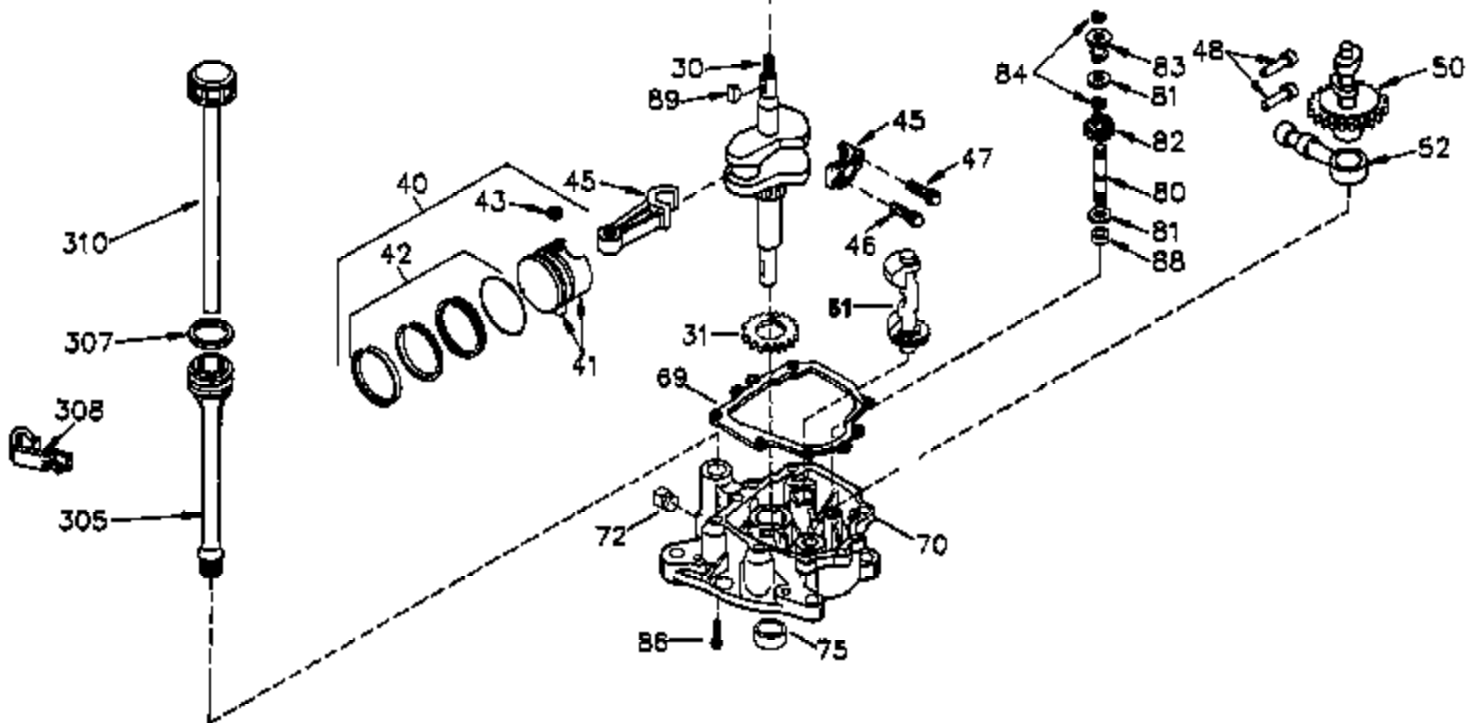

CONTINUED FROM PAGE 2

Engine Parts List #2

Ref #	Part Number	Qty	Description
30	35429A	1	Crankshaft
31	35327	1	Counterbalance Gear
40	35776A	1	Piston, Pin & Ring Set (Std.)
40	35777A	1	Piston, Pin & Ring Set (.010" OS)
40	35778A	1	Piston, Pin & Ring Set (.020" OS)
41	35773A	1	Piston & Pin Ass'y. (Std.) (Incl. 43)
41	35774A	1	Piston & Pin Ass'y. (.010" OS) (Incl. 43)
41	35775A	1	Piston & Pin Ass'y. (.020" OS) (Incl. 43)
42	35779	1	Ring Set (Std.)
42	35780	1	Ring Set (.010" OS)
42	35781	1	Ring Set (.020" OS)
43	35772	2	Piston Pin Retaining Ring
45	36895	1	Connecting Rod Ass'y. (Incl. 47)
47	651033	2	Connecting Rod Bolt
48	34034	2	Valve Lifter
50	35381	1	Camshaft (MCR)
51	35315A	1	Counterbalance Weight
52	31356	1	Oil Pump Ass'y.
69	35317	1	* Mounting Flange Gasket
70	35711A	1	Mounting Flange (Incl. 72, 75 & 80)
72	31927	1	Oil Drain Plug
75	35319	1	Oil Seal
80	35783	1	Governor Shaft
81	30590A	2	Washer
82	35378	1	Governor Gear Ass'y. (Incl. 81)
83	30588A	1	Governor Spool
84	29193	2	Retaining Ring
86	650833	7	Screw, 1/4-20 x 1-3/16"
88	31707A	1	Spacer (Incl. 81)
89	32589	1	Flywheel Key
123	33261	1	Intake Pipe Brace
124	651031	3	Screw, 1/4-20 x 9/16"
171	28424	1	Breather Element
178	29752	2	Nut & Lock Washer, 1/4-28
182	30088A	2	Screw, 1/4-28 x 1"
184	33263	1	* Carburetor To Intake Pipe Gasket
185	34926	1	Intake Pipe
223	650378	2	Screw, T-30, 5/16-18 x 1-3/32"
224	27915A	1	* Intake Pipe Gasket
234	650825	2	Nut & Lock Washer, 1/4-20
238	650834	2	Screw, 10-32 x 1-17/32"
239	33629	1	* Air Cleaner Gasket
240	35538B	1	Air Cleaner Body (Incl. 239)
245	35403	1	Air Cleaner Filter (Incl. 234)
245A	35404	1	Air Cleaner Filter
250	35961	1	Air Cleaner Cover
251	650886	2	Wing Nut, 1/4-20
292	26460	2	Fuel Line Clamp
305	35574	1	Oil Fill Tube
307	35499	1	"O" Ring
308	35437	1	Fill Tube Clip
310	35576	1	Dipstick
380	640091A	1	Carburetor (Incl. 184)
394	650948	1	Washer
400	36452B	1	* Gasket Set (Incl. items marked PK i n notes)
420	730225A	1	SAE 30 4-Cycle Engine Oil (Quart)