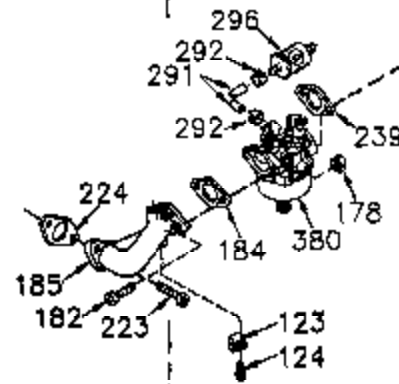

CONTINUED FROM PAGE 2

Ref #	Part Number	Qty	Description
30	35429A	1	Crankshaft
31	35327	1	Counterbalance Gear
40	35776A	1	Piston, Pin & Ring Set (Std.)
40	35777A	1	Piston, Pin & Ring Set (.010" OS)
40	35778A	1	Piston, Pin & Ring Set (.020" OS)
41	35773A	1	Piston & Pin Ass'y. (Std.) (Incl. 43)
41	35774A	1	Piston & Pin Ass'y. (.010" OS) (Incl. 43)
41	35775A	1	Piston & Pin Ass'y. (.020" OS) (Incl. 43)
42	35779	1	Ring Set (Std.)
42	35780	1	Ring Set (.010" OS)
42	35781	1	Ring Set (.020" OS)
43	35772	2	Piston Pin Retaining Ring
45	36895	1	Connecting Rod Ass'y. (Incl. 47)
47	651033	2	Connecting Rod Bolt
48	34034	2	Valve Lifter
50	35381	1	Camshaft (MCR)
51	35315A	1	Counterbalance Weight
52	31356	1	Oil Pump Ass'y.
69	35317	1	* Mounting Flange Gasket
70	35711A	1	Mounting Flange (Incl. 72, 75 & 80)
72	31927	1	Oil Drain Plug
75	35319	1	Oil Seal
80	35783	1	Governor Shaft
81	30590A	2	Washer
82	35378	1	Governor Gear Ass'y. (Incl. 81)
83	30588A	1	Governor Spool
84	29193	2	Retaining Ring
86	650833	7	Screw, 1/4-20 x 1-3/16"
88	31707A	1	Spacer (Incl. 81)
89	32589	1	Flywheel Key
123	33261	1	Intake Pipe Brace
124	651031	3	Screw, 1/4-20 x 9/16"
171	28424	1	Breather Element
178	29752	2	Nut & Lock Washer, 1/4-28
182	30088A	2	Screw, 1/4-28 x 1"
184	33263	1	* Carburetor To Intake Pipe Gasket
185	34926	1	Intake Pipe
223	650378	2	Screw, T-30, 5/16-18 x 1-3/32"
224	27915A	1	* Intake Pipe Gasket
234	650825	2	Nut & Lock Washer, 1/4-20
238	650834	2	Screw, 10-32 x 1-17/32"
239	33629	1	* Air Cleaner Gasket
240	35538B	1	Air Cleaner Body (Incl. 239)
245	35403	1	Air Cleaner Filter (Incl. 234)
245A	35404	1	Air Cleaner Filter
250	35961	1	Air Cleaner Cover
251	650886	2	Wing Nut, 1/4-20
292	26460	2	Fuel Line Clamp
305	35574	1	Oil Fill Tube
307	35499	1	"O" Ring
308	35437	1	Fill Tube Clip
310	35576	1	Dipstick
380	640091A	1	Carburetor (Incl. 184)
400	36452B	1	* Gasket Set (Incl. items marked PK i n notes)
420	730225A	1	SAE 30 4-Cycle Engine Oil (Quart)