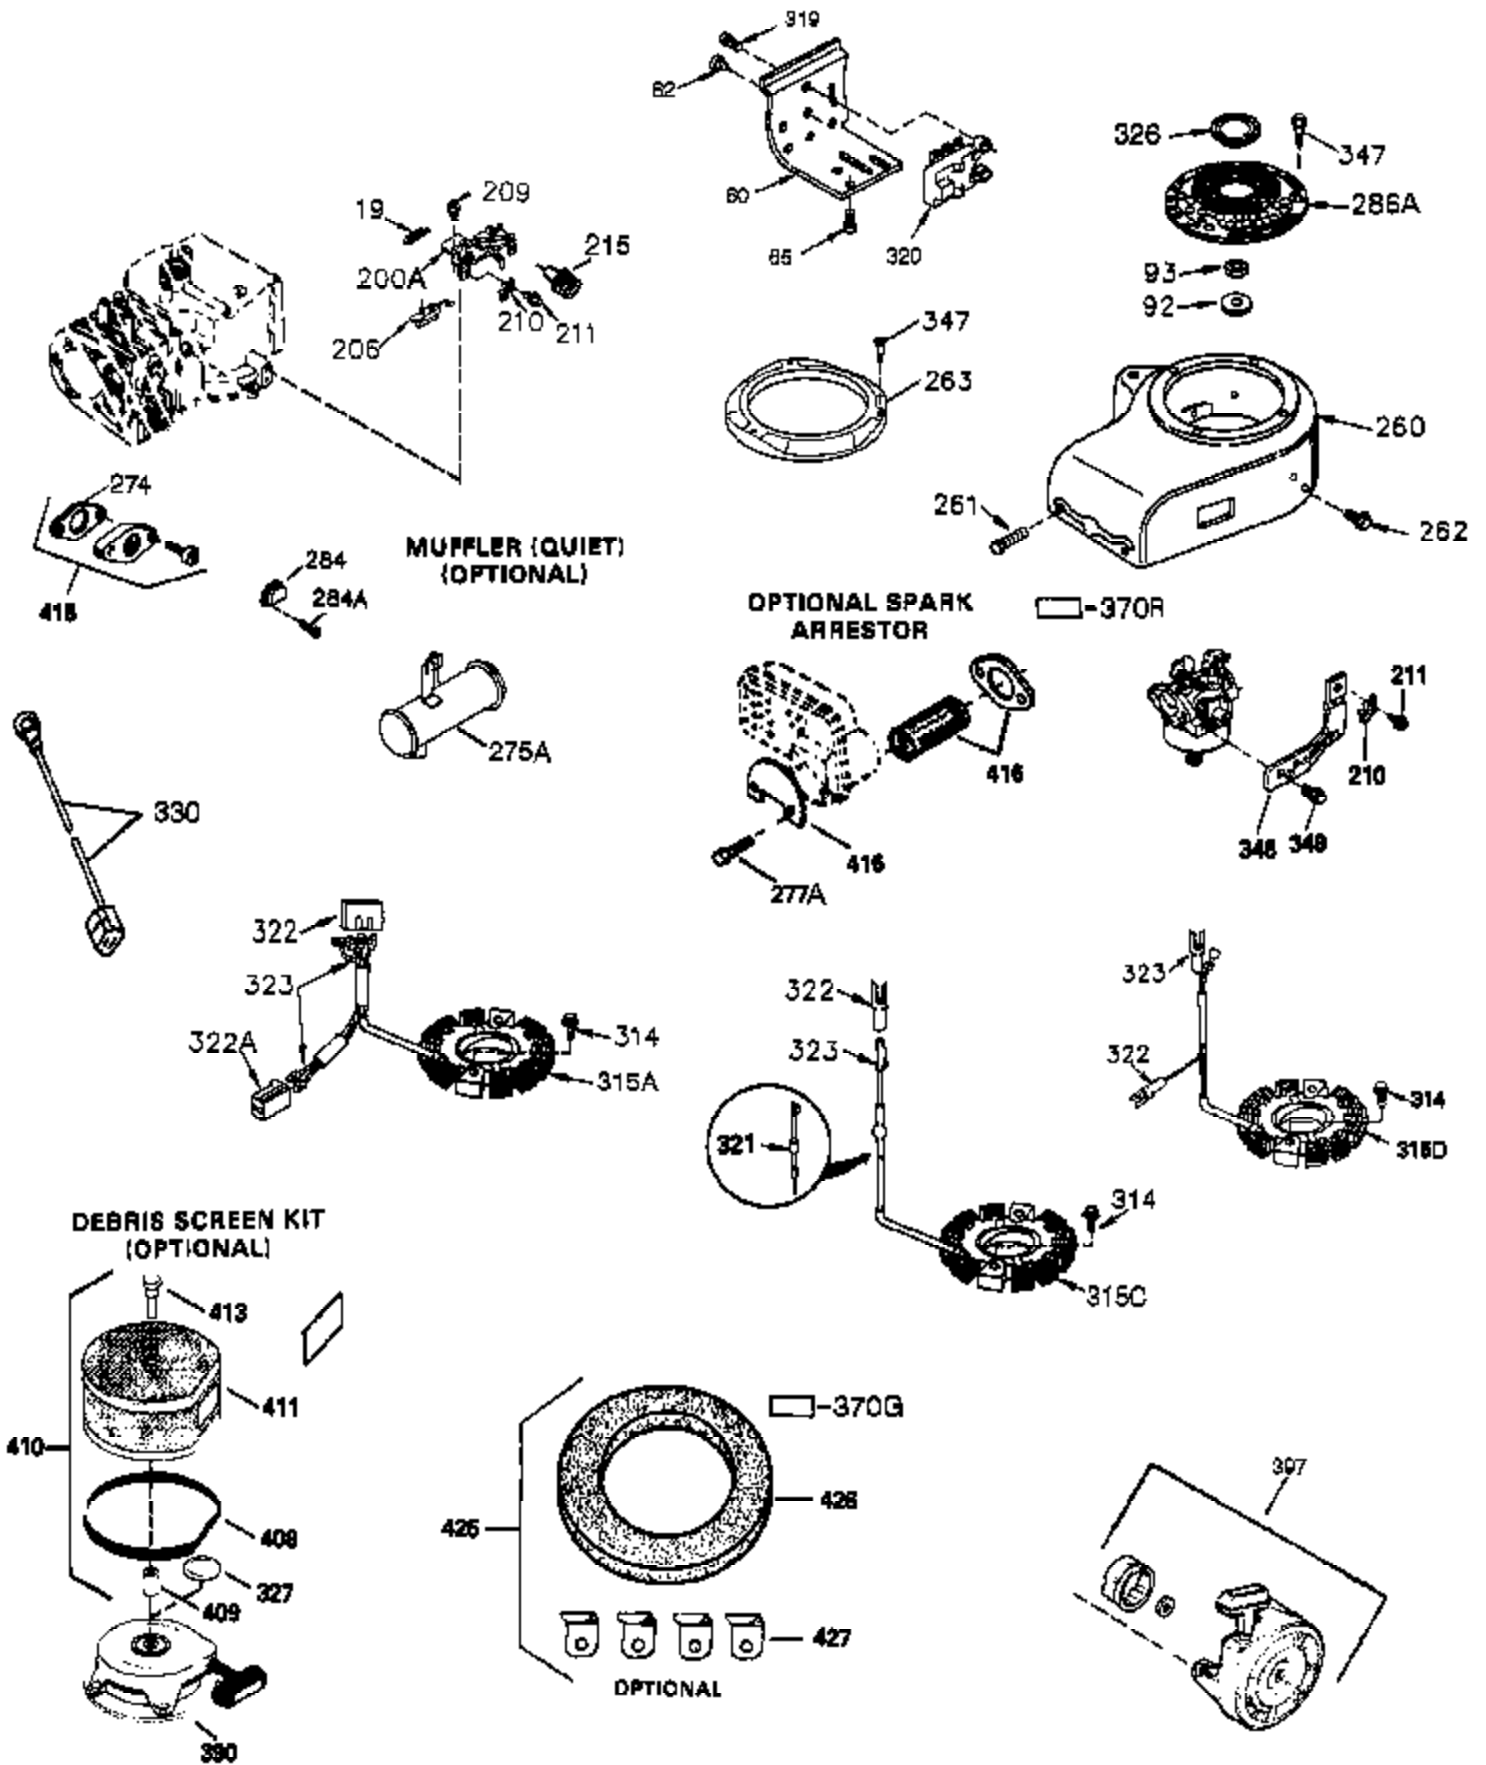

Ref #	Part Number	Qty	Description
19	34043	1	Extension Spring
60	33273A	1	Blower Housing Extension
62	650760	1	Screw, 8-32 x 3/8"
65	651028	1	Screw, 10-24 x 1/2"
92	650880	1	Belleville Washer
93	650881	1	Flywheel Nut
171	28424	1	Breather Element
209	651081	2	Screw, 10-32 x 15/32"
210	27793	1	Conduit Clip
211	28942	1	Screw, 10-32 x 3/8"
260	36266	1	Blower Housing
261	650788	2	Screw, 5/16-18 x 3/4"
262	29747B	2	Screw, T-40, 5/16-24 x 21/32"
263	35963	1	Trim Ring
314	650873	2	Screw, 1/4-20 x 3/4"
321	611161	1	Diode
322	611117	1	Connector Body
323	611118	1	Terminal
326	36210	1	Screen Plug
347	650949	3	Screw, 10-32 x 9/16"