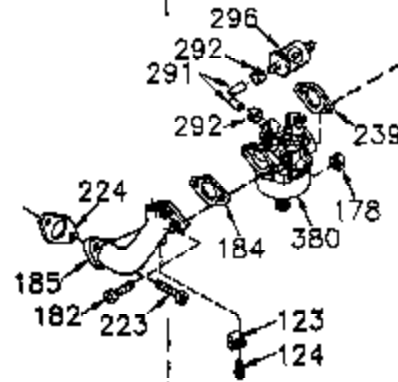

CONTINUED FROM PAGE 2

Ref #	Part Number	Qty	Description
30	35429A	1	Crankshaft
31	35327	1	Counterbalance Gear
40	35776A	1	Piston, Pin & Ring Set (Std.)
40	35777A	1	Piston, Pin & Ring Set (.010" OS)
40	35778A	1	Piston, Pin & Ring Set (.020" OS)
41	35773A	1	Piston & Pin Ass'y. (Std.) (Incl. 43)
41	35774A	1	Piston & Pin Ass'y. (.010" OS) (Incl. 43)
41	35775A	1	Piston & Pin Ass'y. (.020" OS) (Incl. 43)
42	35779	1	Ring Set (Std.)
42	35780	1	Ring Set (.010" OS)
42	35781	1	Ring Set (.020" OS)
43	35772	2	Piston Pin Retaining Ring
45	36895	1	Connecting Rod Ass'y. (Incl. 47)
47	651033	2	Connecting Rod Bolt
48	34034	2	Valve Lifter
50	35381	1	Camshaft (MCR)
51	35315A	1	Counterbalance Weight
52	31356	1	Oil Pump Ass'y.
69	35317	1	* Mounting Flange Gasket
70	35711A	1	Mounting Flange (Incl. 72, 75 & 80)
72	31927	1	Oil Drain Plug
75	35319	1	Oil Seal
80	35783	1	Governor Shaft
81	30590A	2	Washer
82	35378	1	Governor Gear Ass'y. (Incl. 81)
83	30588A	1	Governor Spool
84	29193	2	Retaining Ring
86	650833	7	Screw, 1/4-20 x 1-3/16"
88	31707A	1	Spacer (Incl. 81)
89	32589	1	Flywheel Key
123	33261	1	Intake Pipe Brace
124	651031	3	Screw, 1/4-20 x 9/16"
171	28424	1	Breather Element
178	29752	2	Nut & Lock Washer, 1/4-28
182	30088A	2	Screw, 1/4-28 x 1"
184	33263	1	* Carburetor To Intake Pipe Gasket
185	34926	1	Intake Pipe
223	650378	2	Screw, Torx T-30, 5/16-18 x 1-1/8"
224	27915A	1	* Intake Pipe Gasket
234	650825	2	Nut & Lock Washer, 1/4-20
238	650834	2	Screw, 10-32 x 1-17/32"
239	33629	1	* Air Cleaner Gasket
240	35538B	1	Air Cleaner Body (Incl. 239)
245	35403	1	Air Cleaner Filter (Incl. 234)
245A	35404	1	Air Cleaner Filter
250	35961	1	Air Cleaner Cover
251	650886	2	Wing Nut, 1/4-20
292	26460	2	Fuel Line Clamp
305	35574	1	Oil Fill Tube
307	35499	1	"O" Ring
308	35437	1	Fill Tube Clip
310	35576	1	Dipstick
380	640091	1	Carburetor (Incl. 184)
400	36452A	1	* Gasket Set (Incl. items marked PK in notes) Incl. part #'s 26756 (1), 27272A (2), 27896A (2), 27915A (1), 29673 (1), 33263 (1), 33629 (1), 34327A (1), 34698A (1), 34912 (1), 34923A (1), 35262A (1) 35317 (1), 35865 (1)