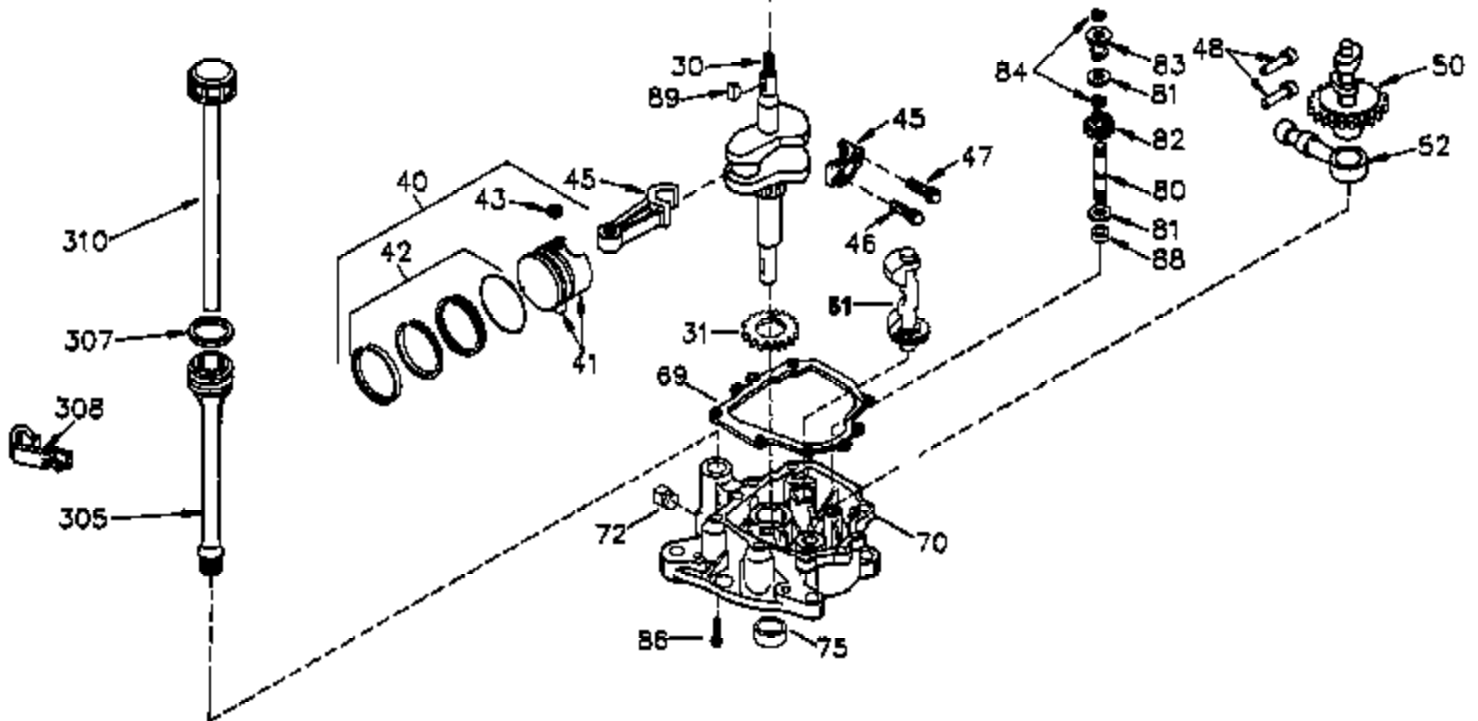

CONTINUED FROM PAGE 2

Ref #	Part Number	Qty	Description
30	35429A	1	Crankshaft
31	35327	1	Counterbalance Gear
40	35776A	1	Piston, Pin & Ring Set (Std.)
40	35777A	1	Piston, Pin & Ring Set (.010" OS)
40	35778A	1	Piston, Pin & Ring Set (.020" OS)
41	35773A	1	Piston & Pin Ass'y. (Std.) (Incl. 43)
41	35774A	1	Piston & Pin Ass'y. (.010" OS) (Incl. 43)
41	35775A	1	Piston & Pin Ass'y. (.020" OS) (Incl. 43)
42	35779	1	Ring Set (Std.)
42	35780	1	Ring Set (.010" OS)
42	35781	1	Ring Set (.020" OS)
43	35772	2	Piston Pin Retaining Ring
45	36895	1	Connecting Rod Ass'y. (Incl. 47)
47	651033	2	Connecting Rod Bolt
48	34034	2	Valve Lifter
50	35381	1	Camshaft (MCR)
51	35315A	1	Counterbalance Weight
52	31356	1	Oil Pump Ass'y.
69	35317	1	* Mounting Flange Gasket
70	35711A	1	Mounting Flange (Incl. 72, 75 & 80)
72	31927	1	Oil Drain Plug
75	35319	1	Oil Seal
80	35783	1	Governor Shaft
81	30590A	2	Washer
82	35378	1	Governor Gear Ass'y. (Incl. 81)
83	30588A	1	Governor Spool
84	29193	2	Retaining Ring
86	650833	7	Screw, 1/4-20 x 1-3/16"
88	31707A	1	Spacer (Incl. 81)
89	32589	1	Flywheel Key
123	33261	1	Intake Pipe Brace
124	651031	3	Screw, 1/4-20 x 9/16"
171	28424	1	Breather Element
178	29752	2	Nut & Lock Washer, 1/4-28
182	30088A	2	Screw, 1/4-28 x 1"
184	33263	1	* Carburetor To Intake Pipe Gasket
185	34926	1	Intake Pipe
223	650378	2	Screw, Torx T-30, 5/16-18 x 1-1/8"
224	27915A	1	* Intake Pipe Gasket
234	650825	2	Nut & Lock Washer, 1/4-20
238	650834	2	Screw, 10-32 x 1-17/32"
239	33629	1	* Air Cleaner Gasket
240	35538B	1	Air Cleaner Body (Incl. 239)
245	35403	1	Air Cleaner Filter (Incl. 234)
245A	35404	1	Air Cleaner Filter
250	35961	1	Air Cleaner Cover
251	650886	2	Wing Nut, 1/4-20
292	26460	2	Fuel Line Clamp
305	35574	1	Oil Fill Tube
307	35499	1	"O" Ring
308	35437	1	Fill Tube Clip
310	35576	1	Dipstick
380	640091	1	Carburetor (Incl. 184)
400	36452A	1	* Gasket Set (Incl. items marked PK in notes) Incl. part #'s 26756 (1), 27272A (2), 27896A (2), 27915A (1), 29673 (1), 33263 (1), 33629 (1), 34327A (1), 34698A (1), 34912 (1), 34923A (1), 35262A (1) 35317 (1), 35865 (1)