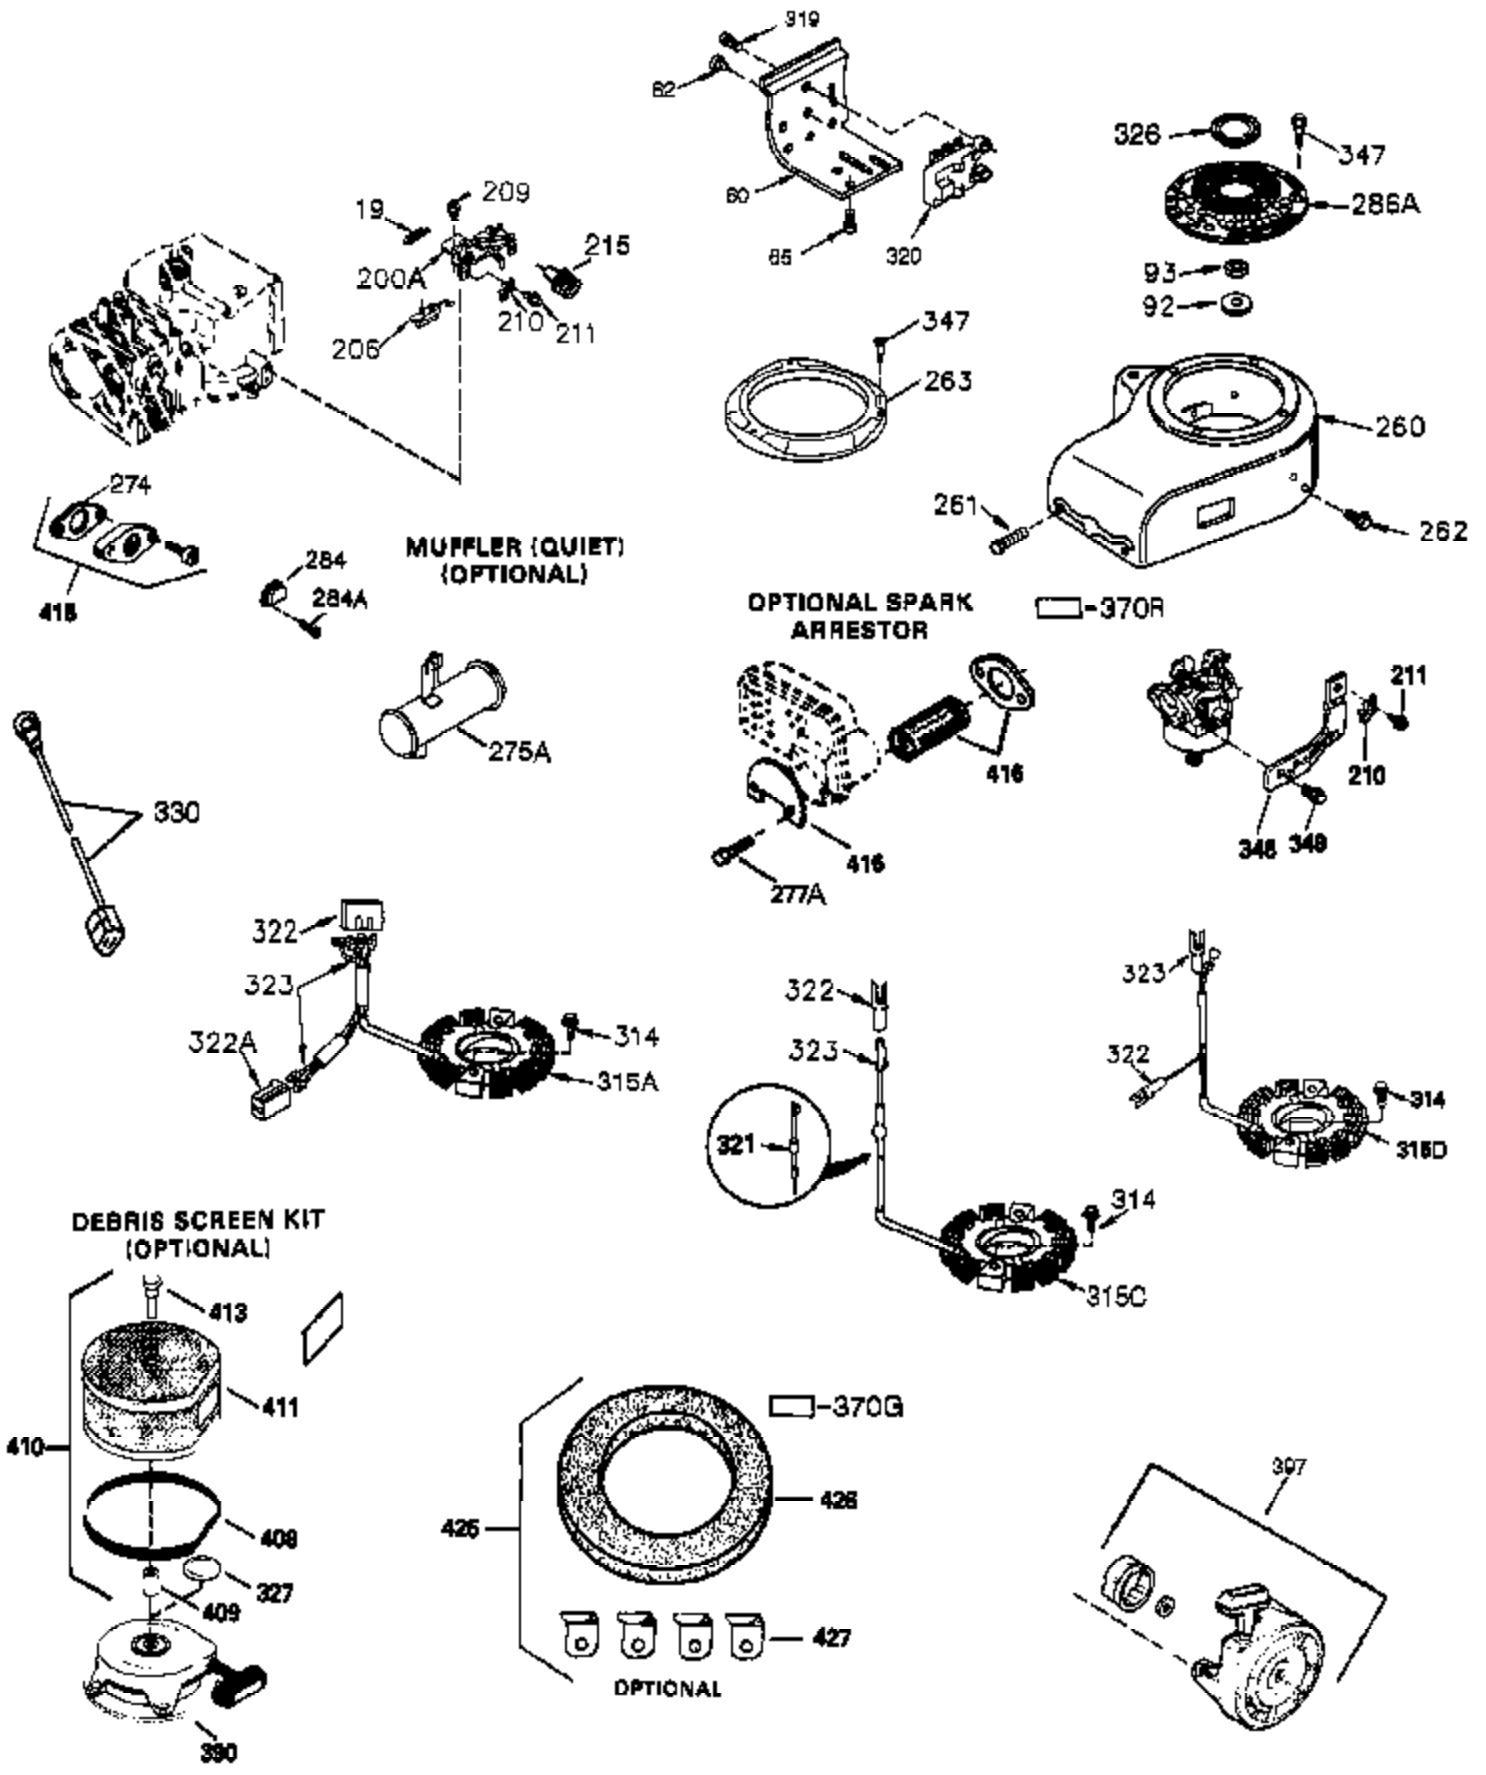

Ref #	Part Number	Qty	Description
19	34043	1	Extension Spring
60	33273A	1	Blower Housing Extension
62	650760	1	Screw, 8-32 x 3/8"
65	651028	1	Screw, 10-24 x 1/2"
92	650880	1	Belleville Washer
93	650881	1	Flywheel Nut
171	28424	1	Breather Element
209	650902	2	Screw, 10-32 x 7/16"
210	27793	1	Conduit Clip
211	28942	1	Screw, 10-32 x 3/8"
260	36266	1	Blower Housing
261	650788	2	Screw, 5/16-18 x 3/4"
262	29747B	2	Screw, Torx T-40, 5/16-24 x 21/32"
263	35963	1	Trim Ring
314	650873	2	Screw, 1/4-20 x 3/4"
321	611161	1	Diode
322	611117	1	Connector Body
323	611118	1	Terminal
326	36210	1	Screen Plug
347	650949	3	Screw, 10-32 x 9/16"