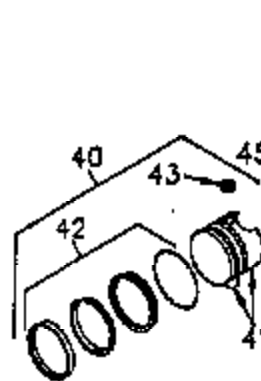

VIEW 2 OF 4

CONTINUED FROM PAGE 2

Engine Parts List #2

Ref #	Part Number	Qty	Description
30	35429A	1	Crankshaft
31	35327	1	Counterbalance Gear
40	35776	1	Piston, Pin & Ring Set (Std.)
40	35777	1	Piston, Pin & Ring Set (.010" OS)
40	35778	1	Piston, Pin & Ring Set (.020" OS)
41	35773	1	Piston & Pin Ass'y. (Std.) (Incl. 43)
41	35774	1	Piston & Pin Ass'y. (.010" OS) (Incl. 43)
41	35775	1	Piston & Pin Ass'y. (.020" OS) (Incl. 43)
42	35779	1	Ring Set (Std.)
42	35780	1	Ring Set (.010" OS)
42	35781	1	Ring Set (.020" OS)
43	35772	2	Piston Pin Retaining Ring
45	36895	1	Connecting Rod Ass'y. (Incl. 47)
47	651033	2	Connecting Rod Bolt
48	34034	2	Valve Lifter
50	35381	1	Camshaft (MCR)
51	35315A	1	Counterbalance Weight
52	31356	1	Oil Pump Ass'y.
69	35317	1	* Mounting Flange Gasket
70	35711A	1	Mounting Flange (Incl. 72, 75 & 80)
72	31927	1	Oil Drain Plug
75	35319	1	Oil Seal
80	35783	1	Governor Shaft
81	30590A	2	Washer
82	35378	1	Governor Gear Ass'y. (Incl. 81)
83	30588A	1	Governor Spool
84	29193	2	Retaining Ring
86	650833	7	Screw, 1/4-20 x 1-3/16"
88	31707A	1	Spacer (Incl. 81)
89	32589	1	Flywheel Key
123	33261	1	Intake Pipe Brace
124	651031	3	Screw, 1/4-20 x 9/16"
178	29752	2	Nut & Lock Washer, 1/4-28
182	30088A	2	Screw, 1/4-28 x 1"
184	33263	1	* Carburetor To Intake Pipe Gasket
185	34926	1	Intake Pipe
223	650378	2	Screw, Torx T-30, 5/16-18 x 1-1/8"
224	27915A	1	* Intake Pipe Gasket
234	650825	2	Nut & Lock Washer, 1/4-20
238	650834	2	Screw, 10-32 x 1-17/32"
239	33629	1	* Air Cleaner Gasket
240	35538B	1	Air Cleaner Body (Incl. 239)
245	35403	1	Air Cleaner Filter (Incl. 234)
245A	35404	1	Air Cleaner Filter
250	35961	1	Air Cleaner Cover
251	650886	2	Wing Nut, 1/4-20
290	30705	1	Fuel Line
292	26460	2	Fuel Line Clamp
305	35574	1	Oil Fill Tube
307	35499	1	"O" Ring
308	35437	1	Fill Tube Clip
310	35576	1	Dipstick
370G	35274	1	Instruction Decal
380	632691	1	Carburetor (Incl. 184)