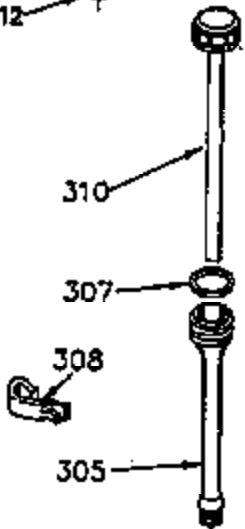

VIEW 2 OF 4

CONTINUED FROM PAGE 2

Engine Parts List #2

Ref #	Part Number	Qty	Description
30	35429A	1	Crankshaft
31	35327	1	Counterbalance Gear
40	35776	1	Piston, Pin & Ring Set (Std.)
40	35777	1	Piston, Pin & Ring Set (.010" OS)
40	35778	1	Piston, Pin & Ring Set (.020" OS)
41	35773	1	Piston & Pin Ass'y. (Std.) (Incl. 43)
41	35774	1	Piston & Pin Ass'y. (.010" OS) (Incl. 43)
41	35775	1	Piston & Pin Ass'y. (.020" OS) (Incl. 43)
42	35779	1	Ring Set (Std.)
42	35780	1	Ring Set (.010" OS)
42	35781	1	Ring Set (.020" OS)
43	35772	2	Piston Pin Retaining Ring
45	36895	1	Connecting Rod Ass'y. (Incl. 47)
47	651033	2	Connecting Rod Bolt
48	34034	2	Valve Lifter
50	35381	1	Camshaft (MCR)
51	35315A	1	Counterbalance Weight
52	31356	1	Oil Pump Ass'y.
69	35317	1	* Mounting Flange Gasket
70	35711A	1	Mounting Flange (Incl. 72, 75 & 80)
72	31927	1	Oil Drain Plug
75	35319	1	Oil Seal
80	35783	1	Governor Shaft
81	30590A	2	Washer
82	35378	1	Governor Gear Ass'y. (Incl. 81)
83	30588A	1	Governor Spool
84	29193	2	Retaining Ring
86	650833	7	Screw, 1/4-20 x 1-3/16"
88	31707A	1	Spacer (Incl. 81)
89	32589	1	Flywheel Key
123	33261	1	Intake Pipe Brace
124	651031	3	Screw, 1/4-20 x 9/16"
178	29752	2	Nut & Lock Washer, 1/4-28
182	30088A	2	Screw, 1/4-28 x 1"
184	33263	1	* Carburetor To Intake Pipe Gasket
185	34926	1	Intake Pipe
223	650378	2	Screw, Torx T-30, 5/16-18 x 1-1/8"
224	27915A	1	* Intake Pipe Gasket
234	650825	2	Nut & Lock Washer, 1/4-20
238	650834	2	Screw, 10-32 x 1-17/32"
239	33629	1	* Air Cleaner Gasket
240	35538B	1	Air Cleaner Body (Incl. 239)
245	35403	1	Air Cleaner Filter (Incl. 234)
245A	35404	1	Air Cleaner Filter
250	35961	1	Air Cleaner Cover
251	650886	2	Wing Nut, 1/4-20
290	30705	1	Fuel Line
292	26460	2	Fuel Line Clamp
305	35574	1	Oil Fill Tube
307	35499	1	"O" Ring
308	35437	1	Fill Tube Clip
310	35576	1	Dipstick
370G	35274	1	Instruction Decal
380	632691	1	Carburetor (Incl. 184)