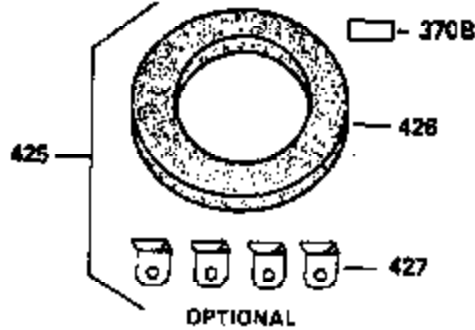

### VIEW 3 OF 4

Ref #	Part Number	Qty	Description
62	650760	1	Screw, 8-32 x 3/8"
63	28545	1	Grommet
66	650990	1	Screw, Torx T-30, 1/4-20 x 1/2"
68	33356	1	Ground Terminal
210	27793	1	Conduit Clip
211	28942	1	Screw, 10-32 x 3/8"
277	650729	2	Screw, 5/16-18 x 3-3/16"
314	650873	2	Screw, 1/4-20 x 3/4"
315	611116	1	Alternator Coil (3 Amp)(Incl. 321,322 & 323)
321	611161	1	Diode
322	611117	1	Connector Body
323	611118	1	Terminal
370G	35274	1	Instruction Decal

**VIEW 4 OF 4**  
STANDARD POINT IGNITION

**MUFFLER (QUIET)  
(OPTIONAL)**

**OPTIONAL SPARK  
ARRESTOR**

**DEBRIS SCREEN KIT  
(OPTIONAL)**

Ref #	Part Number	Qty	Description
16	32651	1	Governor Lever
19	34043	1	Extension Spring
92	650880	1	Belleville Washer
93	650881	1	Flywheel Nut
103	651007	2	Screw, Torx T-15, 10-24 x 15/16"
186	33860	1	Governor Link
200	35524	1	Control Bracket (Incl. 203 & 204)
209	650902	2	Screw, 10-32 x 7/16"
210	27793	1	Conduit Clip
211	28942	1	Screw, 10-32 x 3/8"
260	36266	1	Blower Housing
261	650788	2	Screw, 5/16-18 x 3/4"
262	29747B	2	Screw, Torx T-40, 5/16-24 x 21/32"
263	35963	1	Trim Ring
277	650729	2	Screw, 5/16-18 x 3-3/16"
286	35962	1	Cup & Screen
326	36210	1	Screen Plug
347	650949	3	Screw, 10-32 x 9/16"
370G	35274	1	Instruction Decal