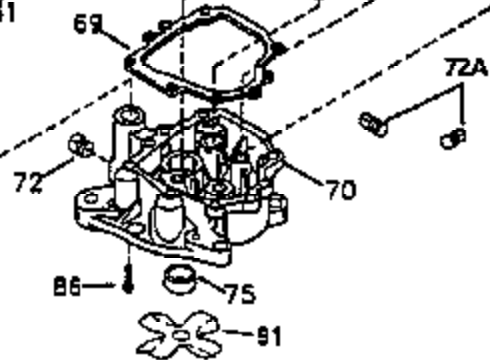

VIEW 2 OF 4

CONTINUED FROM PAGE 2

Engine Parts List #2

Ref #	Part Number	Qty	Description
30	35429A	1	Crankshaft
31	35327	1	Counterbalance Gear
40	35776	1	Piston, Pin & Ring Set (Std.)
40	35777	1	Piston, Pin & Ring Set (.010" OS)
40	35778	1	Piston, Pin & Ring Set (.020" OS)
41	35773	1	Piston & Pin Ass'y. (Std.) (Incl. 43)
41	35774	1	Piston & Pin Ass'y. (.010" OS) (Incl. 43)
41	35775	1	Piston & Pin Ass'y. (.020" OS) (Incl. 43)
42	35779	1	Ring Set (Std.)
42	35780	1	Ring Set (.010" OS)
42	35781	1	Ring Set (.020" OS)
43	35772	2	Piston Pin Retaining Ring
45	36895	1	Connecting Rod Ass'y. (Incl. 47)
47	651033	2	Connecting Rod Bolt
48	34034	2	Valve Lifter
50	35381	1	Camshaft (MCR)
51	35315A	1	Counterbalance Weight
52	31356	1	Oil Pump Ass'y.
69	35317	1	* Mounting Flange Gasket
70	35711A	1	Mounting Flange (Incl. 72, 75 & 80)
72	31927	1	Oil Drain Plug
75	35319	1	Oil Seal
80	35783	1	Governor Shaft
81	30590A	2	Washer
82	35378	1	Governor Gear Ass'y. (Incl. 81)
83	30588A	1	Governor Spool
84	29193	2	Retaining Ring
86	650833	7	Screw, 1/4-20 x 1-3/16"
88	31707A	1	Spacer (Incl. 81)
89	32589	1	Flywheel Key
123	33261	1	Intake Pipe Brace
124	651031	3	Screw, 1/4-20 x 9/16"
178	29752	2	Nut & Lock Washer, 1/4-28
182	30088A	2	Screw, 1/4-28 x 1"
184	33263	1	* Carburetor To Intake Pipe Gasket
185	34926	1	Intake Pipe
223	650378	2	Screw, Torx T-30, 5/16-18 x 1-1/8"
224	27915A	1	* Intake Pipe Gasket
234	650825	2	Nut & Lock Washer, 1/4-20
238	650834	2	Screw, 10-32 x 1-17/32"
239	33629	1	* Air Cleaner Gasket
240	35538B	1	Air Cleaner Body (Incl. 239)
245	35403	1	Air Cleaner Filter (Incl. 234)
245A	35404	1	Air Cleaner Filter
250	35961	1	Air Cleaner Cover
251	650886	2	Wing Nut, 1/4-20
290	30705	1	Fuel Line
292	26460	2	Fuel Line Clamp
305	35574	1	Oil Fill Tube
307	35499	1	"O" Ring
308	35437	1	Fill Tube Clip
310	35576	1	Dipstick
370G	35274	1	Instruction Decal
380	632691	1	Carburetor (Incl. 184)