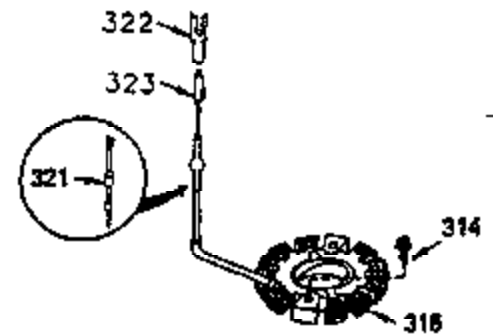

VIEW 3 OF 4

Ref #	Part Number	Qty	Description
62	650760	1	Screw, 8-32 x 3/8"
63	28545	1	Grommet
66	650990	1	Screw, Torx T-30, 1/4-20 x 1/2"
68	33356	1	Ground Terminal
210	27793	1	Conduit Clip
211	28942	1	Screw, 10-32 x 3/8"
277	650729	2	Screw, 5/16-18 x 3-3/16"
314	650873	2	Screw, 1/4-20 x 3/4"
315	611116	1	Alternator Coil (3 Amp)(Incl. 321,322 & 323)
321	611161	1	Diode
322	611117	1	Connector Body
323	611118	1	Terminal
370G	35274	1	Instruction Decal