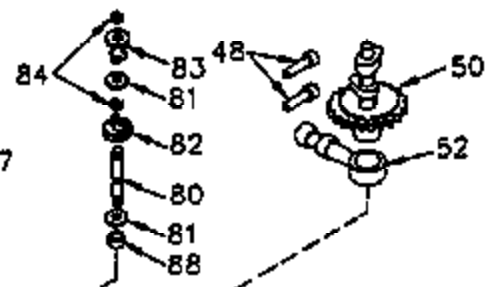

VIEW 2 OF 4

CONTINUED FROM PAGE 2

Engine Parts List #2

Ref #	Part Number	Qty	Description
30	35429A	1	Crankshaft
31	35327	1	Counterbalance Gear
40	35776	1	Piston, Pin & Ring Set (Std.)
40	35777	1	Piston, Pin & Ring Set (.010" OS)
40	35778	1	Piston, Pin & Ring Set (.020" OS)
41	35773	1	Piston & Pin Ass'y. (Std.) (Incl. 43)
41	35774	1	Piston & Pin Ass'y. (.010" OS) (Incl. 43)
41	35775	1	Piston & Pin Ass'y. (.020" OS) (Incl. 43)
42	35779	1	Ring Set (Std.)
42	35780	1	Ring Set (.010" OS)
42	35781	1	Ring Set (.020" OS)
43	35772	2	Piston Pin Retaining Ring
45	36895	1	Connecting Rod Ass'y. (Incl. 47)
47	651033	2	Connecting Rod Bolt
48	34034	2	Valve Lifter
50	35381	1	Camshaft (MCR)
51	35315A	1	Counterbalance Weight
52	31356	1	Oil Pump Ass'y.
69	35317	1	* Mounting Flange Gasket
70	35711A	1	Mounting Flange (Incl. 72, 75 & 80)
72	31927	1	Oil Drain Plug
75	35319	1	Oil Seal
80	35783	1	Governor Shaft
81	30590A	2	Washer
82	35378	1	Governor Gear Ass'y. (Incl. 81)
83	30588A	1	Governor Spool
84	29193	2	Retaining Ring
86	650833	7	Screw, 1/4-20 x 1-3/16"
88	31707A	1	Spacer (Incl. 81)
89	32589	1	Flywheel Key
123	33261	1	Intake Pipe Brace
124	651031	3	Screw, 1/4-20 x 9/16"
178	29752	2	Nut & Lock Washer, 1/4-28
182	30088A	2	Screw, 1/4-28 x 1"
184	33263	1	* Carburetor To Intake Pipe Gasket
185	34926	1	Intake Pipe
223	650378	2	Screw, Torx T-30, 5/16-18 x 1-1/8"
224	27915A	1	* Intake Pipe Gasket
234	650825	2	Nut & Lock Washer, 1/4-20
238	650834	2	Screw, 10-32 x 1-17/32"
239	33629	1	* Air Cleaner Gasket
240	35538B	1	Air Cleaner Body (Incl. 239)
245	35403	1	Air Cleaner Filter (Incl. 234)
245A	35404	1	Air Cleaner Filter
250	35961	1	Air Cleaner Cover
251	650886	2	Wing Nut, 1/4-20
290	30705	1	Fuel Line
292	26460	2	Fuel Line Clamp
305	35574	1	Oil Fill Tube
307	35499	1	"O" Ring
308	35437	1	Fill Tube Clip
310	35576	1	Dipstick
370G	35274	1	Instruction Decal
380	632691	1	Carburetor (Incl. 184)