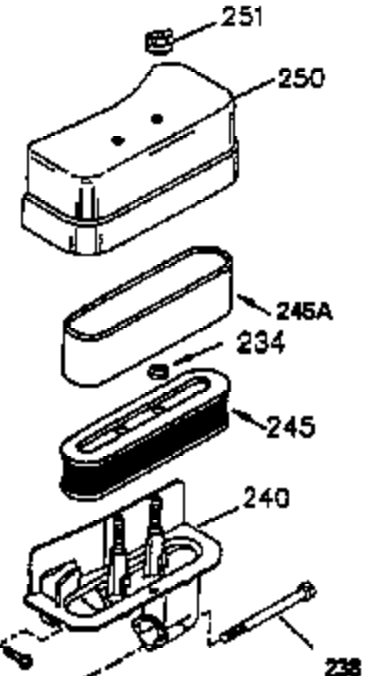

VIEW 2 OF 4

CONTINUED FROM PAGE 2

Engine Parts List #2

Ref #	Part Number	Qty	Description
30	35429A	1	Crankshaft
31	35327	1	Counterbalance Gear
40	35776	1	Piston, Pin & Ring Set (Std.)
40	35777	1	Piston, Pin & Ring Set (.010" OS)
40	35778	1	Piston, Pin & Ring Set (.020" OS)
41	35773	1	Piston & Pin Ass'y. (Std.) (Incl. 43)
41	35774	1	Piston & Pin Ass'y. (.010" OS) (Incl. 43)
41	35775	1	Piston & Pin Ass'y. (.020" OS) (Incl. 43)
42	35779	1	Ring Set (Std.)
42	35780	1	Ring Set (.010" OS)
42	35781	1	Ring Set (.020" OS)
43	35772	2	Piston Pin Retaining Ring
45	36895	1	Connecting Rod Ass'y. (Incl. 47)
47	651033	2	Connecting Rod Bolt
48	34034	2	Valve Lifter
50	35381	1	Camshaft (MCR)
51	35315A	1	Counterbalance Weight
52	31356	1	Oil Pump Ass'y.
69	35317	1	* Mounting Flange Gasket
70	35711A	1	Mounting Flange (Incl. 72, 75 & 80)
72	31927	1	Oil Drain Plug
75	35319	1	Oil Seal
80	35783	1	Governor Shaft
81	30590A	2	Washer
82	35378	1	Governor Gear Ass'y. (Incl. 81)
83	30588A	1	Governor Spool
84	29193	2	Retaining Ring
86	650833	7	Screw, 1/4-20 x 1-3/16"
88	31707A	1	Spacer (Incl. 81)
89	32589	1	Flywheel Key
123	33261	1	Intake Pipe Brace
124	651031	3	Screw, 1/4-20 x 9/16"
178	29752	2	Nut & Lock Washer, 1/4-28
182	30088A	2	Screw, 1/4-28 x 1"
184	33263	1	* Carburetor To Intake Pipe Gasket
185	34926	1	Intake Pipe
223	650378	2	Screw, Torx T-30, 5/16-18 x 1-1/8"
224	27915A	1	* Intake Pipe Gasket
234	650825	2	Nut & Lock Washer, 1/4-20
238	650834	2	Screw, 10-32 x 1-17/32"
239	33629	1	* Air Cleaner Gasket
240	35538B	1	Air Cleaner Body (Incl. 239)
245	35403	1	Air Cleaner Filter (Incl. 234)
245A	35404	1	Air Cleaner Filter
250	35961	1	Air Cleaner Cover
251	650886	2	Wing Nut, 1/4-20
290	30705	1	Fuel Line
292	26460	2	Fuel Line Clamp
305	35574	1	Oil Fill Tube
307	35499	1	"O" Ring
308	35437	1	Fill Tube Clip
310	35576	1	Dipstick
370G	35274	1	Instruction Decal
380	632691	1	Carburetor (Incl. 184)