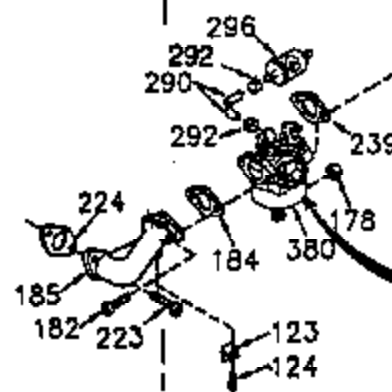

VIEW 2 OF 4

CONTINUED FROM PAGE 2

Engine Parts List #2

Ref #	Part Number	Qty	Description
30	35429A	1	Crankshaft
31	35327	1	Counterbalance Gear
40	35776	1	Piston, Pin & Ring Set (Std.)
40	35777	1	Piston, Pin & Ring Set (.010" OS)
40	35778	1	Piston, Pin & Ring Set (.020" OS)
41	35773	1	Piston & Pin Ass'y. (Std.) (Incl. 43)
41	35774	1	Piston & Pin Ass'y. (.010" OS) (Incl. 43)
41	35775	1	Piston & Pin Ass'y. (.020" OS) (Incl. 43)
42	35779	1	Ring Set (Std.)
42	35780	1	Ring Set (.010" OS)
42	35781	1	Ring Set (.020" OS)
43	35772	2	Piston Pin Retaining Ring
45	36895	1	Connecting Rod Ass'y. (Incl. 47)
47	651033	2	Connecting Rod Bolt
48	34034	2	Valve Lifter
50	35381	1	Camshaft (MCR)
51	35315A	1	Counterbalance Weight
52	31356	1	Oil Pump Ass'y.
69	35317	1	* Mounting Flange Gasket
70	35711A	1	Mounting Flange (Incl. 72, 75 & 80)
72	31927	1	Oil Drain Plug
75	35319	1	Oil Seal
80	35783	1	Governor Shaft
81	30590A	2	Washer
82	35378	1	Governor Gear Ass'y. (Incl. 81)
83	30588A	1	Governor Spool
84	29193	2	Retaining Ring
86	650833	7	Screw, 1/4-20 x 1-3/16"
88	31707A	1	Spacer (Incl. 81)
89	32589	1	Flywheel Key
123	33261	1	Intake Pipe Brace
124	651031	3	Screw, 1/4-20 x 9/16"
178	29752	2	Nut & Lock Washer, 1/4-28
182	30088A	2	Screw, 1/4-28 x 1"
184	33263	1	* Carburetor To Intake Pipe Gasket
185	34926	1	Intake Pipe
223	650378	2	Screw, Torx T-30, 5/16-18 x 1-1/8"
224	27915A	1	* Intake Pipe Gasket
234	650825	2	Nut & Lock Washer, 1/4-20
238	650834	2	Screw, 10-32 x 1-17/32"
239	33629	1	* Air Cleaner Gasket
240	35538B	1	Air Cleaner Body (Incl. 239)
245	35403	1	Air Cleaner Filter (Incl. 234)
245A	35404	1	Air Cleaner Filter
250	35961	1	Air Cleaner Cover
251	650886	2	Wing Nut, 1/4-20
290	30705	1	Fuel Line
292	26460	2	Fuel Line Clamp
305	35574	1	Oil Fill Tube
307	35499	1	"O" Ring
308	35437	1	Fill Tube Clip
310	35576	1	Dipstick
370G	35274	1	Instruction Decal
380	632691	1	Carburetor (Incl. 184)