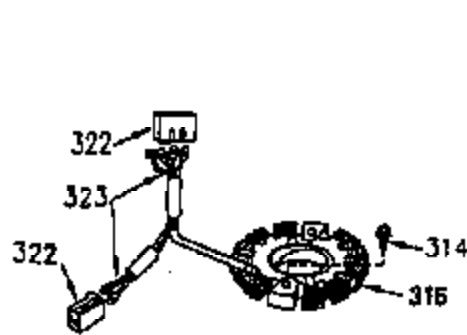

VIEW 3 OF 4

Ref #	Part Number	Qty	Description
62	650760	1	Screw, 8-32 x 3/8"
63	28545	1	Grommet
66	650990	1	Screw, Torx T-30, 1/4-20 x 1/2"
68	33356	1	Ground Terminal
210	27793	1	Conduit Clip
211	28942	1	Screw, 10-32 x 3/8"
277	650729	2	Screw, 5/16-18 x 3-3/16"
314	650873	2	Screw, 1/4-20 x 3/4"
315	611116	1	Alternator Coil (3 Amp)(Incl. 321,322 & 323)
321	611161	1	Diode
322	611117	1	Connector Body
323	611118	1	Terminal
370G	35274	1	Instruction Decal