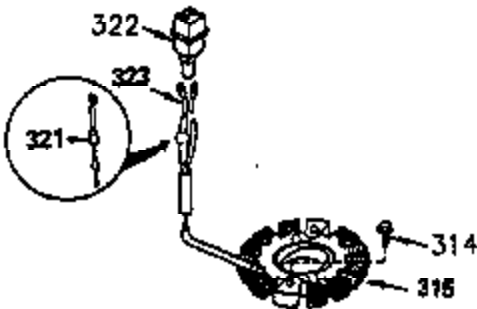

VIEW 3 OF 4

Ref #	Part Number	Qty	Description
62	650760	1	Screw, 8-32 x 3/8"
63	28545	1	Grommet
66	650990	1	Screw, Torx T-30, 1/4-20 x 1/2"
68	33356	1	Ground Terminal
210	27793	1	Conduit Clip
211	28942	1	Screw, 10-32 x 3/8"
277	650729	2	Screw, 5/16-18 x 3-3/16"
314	650873	2	Screw, 1/4-20 x 3/4"
315	611116	1	Alternator Coil (3 Amp)(Incl. 321,322 & 323)
321	611161	1	Diode
322	611117	1	Connector Body
323	611118	1	Terminal
370G	35274	1	Instruction Decal