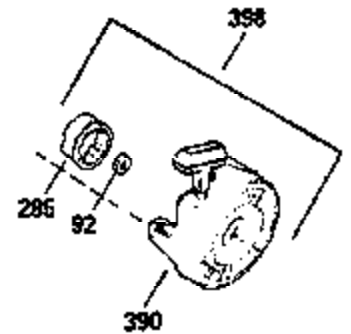

### VIEW 3 OF 4

Ref #	Part Number	Qty	Description
62	650760	1	Screw, 8-32 x 3/8"
63	28545	1	Grommet
66	650990	1	Screw, Torx T-30, 1/4-20 x 1/2"
68	33356	1	Ground Terminal
210	27793	1	Conduit Clip
211	28942	1	Screw, 10-32 x 3/8"
277	650729	2	Screw, 5/16-18 x 3-3/16"
314	650873	2	Screw, 1/4-20 x 3/4"
315	611116	1	Alternator Coil (3 Amp)(Incl. 321,322 & 323)
321	611161	1	Diode
322	611117	1	Connector Body
323	611118	1	Terminal
370G	35274	1	Instruction Decal

**VIEW 4 OF 4**  
STANDARD POINT IGNITION

**MUFFLER (QUIET)  
(OPTIONAL)**

**OPTIONAL SPARK  
ARRESTOR**

**DEBRIS SCREEN KIT  
(OPTIONAL)**

Ref #	Part Number	Qty	Description
16	32651	1	Governor Lever
19	34043	1	Extension Spring
92	650880	1	Belleville Washer
93	650881	1	Flywheel Nut
103	651007	2	Screw, Torx T-15, 10-24 x 15/16"
186	33860	1	Governor Link
200	35524	1	Control Bracket (Incl. 203 & 204)
209	650902	2	Screw, 10-32 x 7/16"
210	27793	1	Conduit Clip
211	28942	1	Screw, 10-32 x 3/8"
260	36266	1	Blower Housing
261	650788	2	Screw, 5/16-18 x 3/4"
262	29747B	2	Screw, Torx T-40, 5/16-24 x 21/32"
263	35963	1	Trim Ring
277	650729	2	Screw, 5/16-18 x 3-3/16"
286	35962	1	Cup & Screen
326	36210	1	Screen Plug
347	650949	3	Screw, 10-32 x 9/16"
370G	35274	1	Instruction Decal