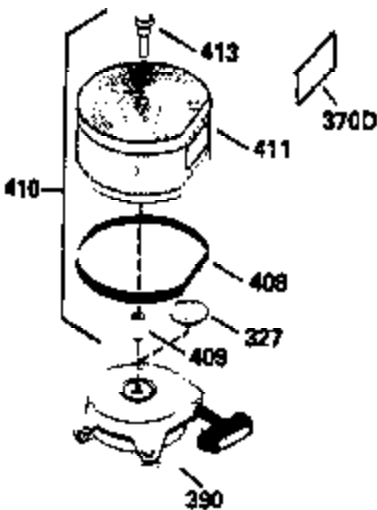

### VIEW 3 OF 4

Ref #	Part Number	Qty	Description
62	650760	1	Screw, 8-32 x 3/8"
63	28545	1	Grommet
66	650990	1	Screw, Torx T-30, 1/4-20 x 1/2"
68	33356	1	Ground Terminal
210	27793	1	Conduit Clip
211	28942	1	Screw, 10-32 x 3/8"
277	650729	2	Screw, 5/16-18 x 3-3/16"
314	650873	2	Screw, 1/4-20 x 3/4"
315	611116	1	Alternator Coil (3 Amp)(Incl. 321,322 & 323)
321	611161	1	Diode
322	611117	1	Connector Body
323	611118	1	Terminal
370G	35274	1	Instruction Decal

**VIEW 4 OF 4**  
STANDARD POINT IGNITION

**MUFFLER (QUIET)  
(OPTIONAL)**

**OPTIONAL SPARK  
ARRESTOR**

**DEBRIS SCREEN KIT  
(OPTIONAL)**

Ref #	Part Number	Qty	Description
16	32651	1	Governor Lever
19	34043	1	Extension Spring
92	650880	1	Belleville Washer
93	650881	1	Flywheel Nut
103	651007	2	Screw, Torx T-15, 10-24 x 15/16"
186	33860	1	Governor Link
200	35524	1	Control Bracket (Incl. 203 & 204)
209	650902	2	Screw, 10-32 x 7/16"
210	27793	1	Conduit Clip
211	28942	1	Screw, 10-32 x 3/8"
260	36266	1	Blower Housing
261	650788	2	Screw, 5/16-18 x 3/4"
262	29747B	2	Screw, Torx T-40, 5/16-24 x 21/32"
263	35963	1	Trim Ring
277	650729	2	Screw, 5/16-18 x 3-3/16"
286	35962	1	Cup & Screen
326	36210	1	Screen Plug
347	650949	3	Screw, 10-32 x 9/16"
370G	35274	1	Instruction Decal