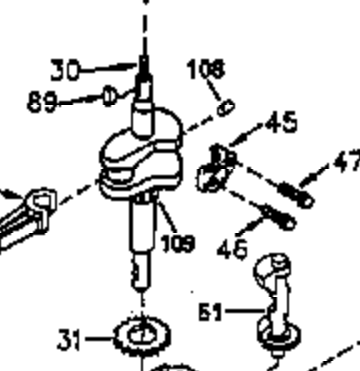

VIEW 2 OF 4

CONTINUED FROM PAGE 2

Engine Parts List #2

Ref #	Part Number	Qty	Description
30	35429A	1	Crankshaft
31	35327	1	Counterbalance Gear
40	35776	1	Piston, Pin & Ring Set (Std.)
40	35777	1	Piston, Pin & Ring Set (.010" OS)
40	35778	1	Piston, Pin & Ring Set (.020" OS)
41	35773	1	Piston & Pin Ass'y. (Std.) (Incl. 43)
41	35774	1	Piston & Pin Ass'y. (.010" OS) (Incl. 43)
41	35775	1	Piston & Pin Ass'y. (.020" OS) (Incl. 43)
42	35779	1	Ring Set (Std.)
42	35780	1	Ring Set (.010" OS)
42	35781	1	Ring Set (.020" OS)
43	35772	2	Piston Pin Retaining Ring
45	36895	1	Connecting Rod Ass'y. (Incl. 47)
47	651033	2	Connecting Rod Bolt
48	34034	2	Valve Lifter
50	35381	1	Camshaft (MCR)
51	35315A	1	Counterbalance Weight
52	31356	1	Oil Pump Ass'y.
69	35317	1	* Mounting Flange Gasket
70	35711A	1	Mounting Flange (Incl. 72, 75 & 80)
72	31927	1	Oil Drain Plug
75	35319	1	Oil Seal
80	35783	1	Governor Shaft
81	30590A	2	Washer
82	35378	1	Governor Gear Ass'y. (Incl. 81)
83	30588A	1	Governor Spool
84	29193	2	Retaining Ring
86	650833	7	Screw, 1/4-20 x 1-3/16"
88	31707A	1	Spacer (Incl. 81)
89	32589	1	Flywheel Key
123	33261	1	Intake Pipe Brace
124	651031	3	Screw, 1/4-20 x 9/16"
178	29752	2	Nut & Lock Washer, 1/4-28
182	30088A	2	Screw, 1/4-28 x 1"
184	33263	1	* Carburetor To Intake Pipe Gasket
185	34926	1	Intake Pipe
223	650378	2	Screw, Torx T-30, 5/16-18 x 1-1/8"
224	27915A	1	* Intake Pipe Gasket
234	650825	2	Nut & Lock Washer, 1/4-20
238	650834	2	Screw, 10-32 x 1-17/32"
239	33629	1	* Air Cleaner Gasket
240	35538B	1	Air Cleaner Body (Incl. 239)
245	35403	1	Air Cleaner Filter (Incl. 234)
245A	35404	1	Air Cleaner Filter
250	35961	1	Air Cleaner Cover
251	650886	2	Wing Nut, 1/4-20
290	30705	1	Fuel Line
292	26460	2	Fuel Line Clamp
305	35574	1	Oil Fill Tube
307	35499	1	"O" Ring
308	35437	1	Fill Tube Clip
310	35576	1	Dipstick
370G	35274	1	Instruction Decal
380	632691	1	Carburetor (Incl. 184)