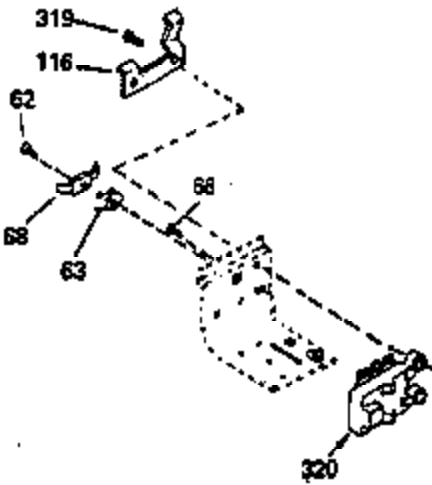

VIEW 3 OF 4

Ref #	Part Number	Qty	Description
62	650760	1	Screw, 8-32 x 3/8"
63	28545	1	Grommet
66	650990	1	Screw, Torx T-30, 1/4-20 x 1/2"
68	33356	1	Ground Terminal
210	27793	1	Conduit Clip
211	28942	1	Screw, 10-32 x 3/8"
277	650729	2	Screw, 5/16-18 x 3-3/16"
314	650873	2	Screw, 1/4-20 x 3/4"
315	611116	1	Alternator Coil (3 Amp)(Incl. 321,322 & 323)
321	611161	1	Diode
322	611117	1	Connector Body
323	611118	1	Terminal
370G	35274	1	Instruction Decal