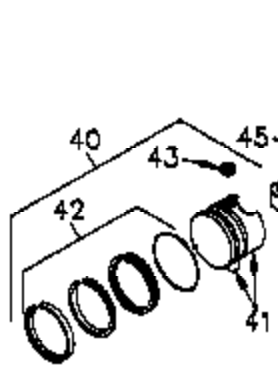

CONTINUED FROM PAGE 2

Engine Parts List #2

Ref #	Part Number	Qty	Description
30	35422A	1	Crankshaft
31	35327	1	Counterbalance Gear
40	35776	1	Piston, Pin & Ring Set (Std.)
40	35777	1	Piston, Pin & Ring Set (.010" OS)
40	35778	1	Piston, Pin & Ring Set (.020" OS)
41	35773	1	Piston & Pin Ass'y. (Std.) (Incl. 43)
41	35774	1	Piston & Pin Ass'y. (.010" OS) (Incl. 43)
41	35775	1	Piston & Pin Ass'y. (.020" OS) (Incl. 43)
42	35779	1	Ring Set (Std.)
42	35780	1	Ring Set (.010" OS)
42	35781	1	Ring Set (.020" OS)
43	35772	2	Piston Pin Retaining Ring
45	35330A	1	Connecting Rod Ass'y. (Incl. 46 & 47)
46	650908	1	Connecting Rod Bolt
47	650882	1	Connecting Rod Bolt
48	34034	2	Valve Lifter
50	35381	1	Camshaft (MCR)
51	35315A	1	Counterbalance Weight
52	31356	1	Oil Pump Ass'y.
64	650990	1	Screw, 5/16-18 x 15/32"
69	35317	1	* Mounting Flange Gasket
70	35711A	1	Mounting Flange (Incl. 72, 75 & 80)
72	31927	1	Oil Drain Plug
75	35319	1	Oil Seal
80	35783	1	Governor Shaft
81	30590A	2	Washer
82	35378	1	Governor Gear Ass'y. (Incl. 81)
83	30588A	1	Governor Spool
84	29193	2	Retaining Ring
86	650833	7	Screw, 1/4-20 x 1-3/16"
88	31707A	1	Spacer (Incl. 81)
89	32589	1	Flywheel Key
123	33261	1	Intake Pipe Brace
124	650738	3	Screw, 1/4-20 x 5/8"
171	28424	1	Breather Element
178	29752	2	Nut & Lock Washer, 1/4-28
182	30088A	2	Screw, 1/4-28 x 1"
184	33263	1	* Carburetor To Intake Pipe Gasket
185	34926	1	Intake Pipe
223	650378	2	Screw, Torx T-30, 5/16-18 x 1-1/8"
224	27915A	1	* Intake Pipe Gasket
238	650834	2	Screw, 10-32 x 1-17/32"
239	33629	1	* Air Cleaner Gasket
240	35538B	1	Air Cleaner Body (Incl. 239)
245A	35404	1	Air Cleaner Filter
245	35403	1	Air Cleaner Filter (Incl. 251A)
250	35961	1	Air Cleaner Cover
251	650886	2	Wing Nut, 1/4-20
251A	650825	2	Nut & Lock Washer, 1/4-20
292	26460	2	Fuel Line Clamp
296	34279B	1	Fuel Filter (Incl. 292)
305	35574	1	Oil Fill Tube
307	35499	1	"O" Ring
308	35437	1	Fill Tube Clip
310	35576	1	Dipstick
380	632692	1	Carburetor (Incl. 184)