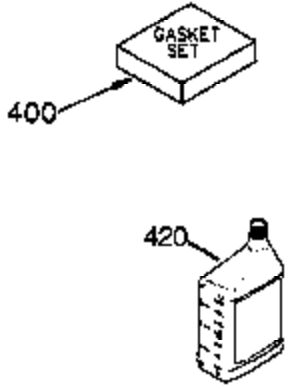

CONTINUED FROM PAGE 2

Engine Parts List #2

Ref #	Part Number	Qty	Description
30	35422A	1	Crankshaft
31	35327	1	Counterbalance Gear
40	35776	1	Piston, Pin & Ring Set (Std.)
40	35777	1	Piston, Pin & Ring Set (.010" OS)
40	35778	1	Piston, Pin & Ring Set (.020" OS)
41	35773	1	Piston & Pin Ass'y. (Std.) (Incl. 43)
41	35774	1	Piston & Pin Ass'y. (.010" OS) (Incl. 43)
41	35775	1	Piston & Pin Ass'y. (.020" OS) (Incl. 43)
42	35779	1	Ring Set (Std.)
42	35780	1	Ring Set (.010" OS)
42	35781	1	Ring Set (.020" OS)
43	35772	2	Piston Pin Retaining Ring
45	35330A	1	Connecting Rod Ass'y. (Incl. 46 & 47)
46	650908	1	Connecting Rod Bolt
47	650882	1	Connecting Rod Bolt
48	34034	2	Valve Lifter
50	35381	1	Camshaft (MCR)
51	35315A	1	Counterbalance Weight
52	31356	1	Oil Pump Ass'y.
64	650990	1	Screw, 5/16-18 x 15/32"
69	35317	1	* Mounting Flange Gasket
70	35711A	1	Mounting Flange (Incl. 72, 75 & 80)
72	31927	1	Oil Drain Plug
75	35319	1	Oil Seal
80	35783	1	Governor Shaft
81	30590A	2	Washer
82	35378	1	Governor Gear Ass'y. (Incl. 81)
83	30588A	1	Governor Spool
84	29193	2	Retaining Ring
86	650833	7	Screw, 1/4-20 x 1-3/16"
88	31707A	1	Spacer (Incl. 81)
89	32589	1	Flywheel Key
123	33261	1	Intake Pipe Brace
124	650738	3	Screw, 1/4-20 x 5/8"
171	28424	1	Breather Element
178	29752	2	Nut & Lock Washer, 1/4-28
182	30088A	2	Screw, 1/4-28 x 1"
184	33263	1	* Carburetor To Intake Pipe Gasket
185	34926	1	Intake Pipe
223	650378	2	Screw, Torx T-30, 5/16-18 x 1-1/8"
224	27915A	1	* Intake Pipe Gasket
238	650834	2	Screw, 10-32 x 1-17/32"
239	33629	1	* Air Cleaner Gasket
240	35538B	1	Air Cleaner Body (Incl. 239)
245A	35404	1	Air Cleaner Filter
245	35403	1	Air Cleaner Filter (Incl. 251A)
250	35961	1	Air Cleaner Cover
251	650886	2	Wing Nut, 1/4-20
251A	650825	2	Nut & Lock Washer, 1/4-20
292	26460	2	Fuel Line Clamp
296	34279B	1	Fuel Filter (Incl. 292)
305	35574	1	Oil Fill Tube
307	35499	1	"O" Ring
308	35437	1	Fill Tube Clip
310	35576	1	Dipstick
380	632692	1	Carburetor (Incl. 184)