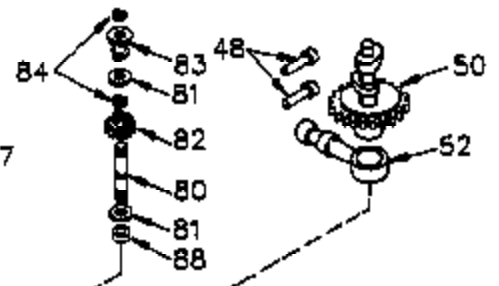

CONTINUED FROM PAGE 2

Engine Parts List #2

Ref #	Part Number	Qty	Description
30	35422A	1	Crankshaft
31	35327	1	Counterbalance Gear
40	35776	1	Piston, Pin & Ring Set (Std.)
40	35777	1	Piston, Pin & Ring Set (.010" OS)
40	35778	1	Piston, Pin & Ring Set (.020" OS)
41	35773	1	Piston & Pin Ass'y. (Std.) (Incl. 43)
41	35774	1	Piston & Pin Ass'y. (.010" OS) (Incl. 43)
41	35775	1	Piston & Pin Ass'y. (.020" OS) (Incl. 43)
42	35779	1	Ring Set (Std.)
42	35780	1	Ring Set (.010" OS)
42	35781	1	Ring Set (.020" OS)
43	35772	2	Piston Pin Retaining Ring
45	35330A	1	Connecting Rod Ass'y. (Incl. 46 & 47)
46	650908	1	Connecting Rod Bolt
47	650882	1	Connecting Rod Bolt
48	34034	2	Valve Lifter
50	35381	1	Camshaft (MCR)
51	35315A	1	Counterbalance Weight
52	31356	1	Oil Pump Ass'y.
64	650990	1	Screw, 5/16-18 x 15/32"
69	35317	1	* Mounting Flange Gasket
70	35711A	1	Mounting Flange (Incl. 72, 75 & 80)
72	31927	1	Oil Drain Plug
75	35319	1	Oil Seal
80	35783	1	Governor Shaft
81	30590A	2	Washer
82	35378	1	Governor Gear Ass'y. (Incl. 81)
83	30588A	1	Governor Spool
84	29193	2	Retaining Ring
86	650833	7	Screw, 1/4-20 x 1-3/16"
88	31707A	1	Spacer (Incl. 81)
89	32589	1	Flywheel Key
123	33261	1	Intake Pipe Brace
124	650738	3	Screw, 1/4-20 x 5/8"
171	28424	1	Breather Element
178	29752	2	Nut & Lock Washer, 1/4-28
182	30088A	2	Screw, 1/4-28 x 1"
184	33263	1	* Carburetor To Intake Pipe Gasket
185	34926	1	Intake Pipe
223	650378	2	Screw, Torx T-30, 5/16-18 x 1-1/8"
224	27915A	1	* Intake Pipe Gasket
238	650834	2	Screw, 10-32 x 1-17/32"
239	33629	1	* Air Cleaner Gasket
240	35538B	1	Air Cleaner Body (Incl. 239)
245A	35404	1	Air Cleaner Filter
245	35403	1	Air Cleaner Filter (Incl. 251A)
250	35961	1	Air Cleaner Cover
251	650886	2	Wing Nut, 1/4-20
251A	650825	2	Nut & Lock Washer, 1/4-20
292	26460	2	Fuel Line Clamp
296	34279B	1	Fuel Filter (Incl. 292)
305	35574	1	Oil Fill Tube
307	35499	1	"O" Ring
308	35437	1	Fill Tube Clip
310	35576	1	Dipstick
380	632692	1	Carburetor (Incl. 184)