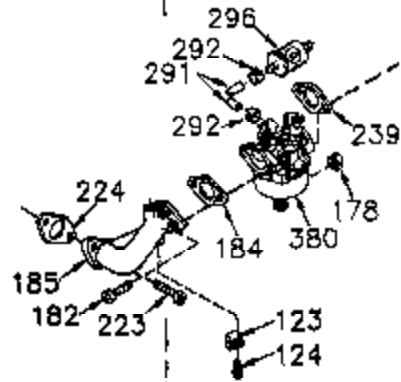

CONTINUED FROM PAGE 2

Engine Parts List #2

Ref #	Part Number	Qty	Description
30	35422A	1	Crankshaft
31	35327	1	Counterbalance Gear
40	35776	1	Piston, Pin & Ring Set (Std.)
40	35777	1	Piston, Pin & Ring Set (.010" OS)
40	35778	1	Piston, Pin & Ring Set (.020" OS)
41	35773	1	Piston & Pin Ass'y. (Std.) (Incl. 43)
41	35774	1	Piston & Pin Ass'y. (.010" OS) (Incl. 43)
41	35775	1	Piston & Pin Ass'y. (.020" OS) (Incl. 43)
42	35779	1	Ring Set (Std.)
42	35780	1	Ring Set (.010" OS)
42	35781	1	Ring Set (.020" OS)
43	35772	2	Piston Pin Retaining Ring
45	35330A	1	Connecting Rod Ass'y. (Incl. 46 & 47)
46	650908	1	Connecting Rod Bolt
47	650882	1	Connecting Rod Bolt
48	34034	2	Valve Lifter
50	35381	1	Camshaft (MCR)
51	35315A	1	Counterbalance Weight
52	31356	1	Oil Pump Ass'y.
64	650990	1	Screw, 5/16-18 x 15/32"
69	35317	1	* Mounting Flange Gasket
70	35711A	1	Mounting Flange (Incl. 72, 75 & 80)
72	31927	1	Oil Drain Plug
75	35319	1	Oil Seal
80	35783	1	Governor Shaft
81	30590A	2	Washer
82	35378	1	Governor Gear Ass'y. (Incl. 81)
83	30588A	1	Governor Spool
84	29193	2	Retaining Ring
86	650833	7	Screw, 1/4-20 x 1-3/16"
88	31707A	1	Spacer (Incl. 81)
89	32589	1	Flywheel Key
123	33261	1	Intake Pipe Brace
124	650738	3	Screw, 1/4-20 x 5/8"
171	28424	1	Breather Element
178	29752	2	Nut & Lock Washer, 1/4-28
182	30088A	2	Screw, 1/4-28 x 1"
184	33263	1	* Carburetor To Intake Pipe Gasket
185	34926	1	Intake Pipe
223	650378	2	Screw, Torx T-30, 5/16-18 x 1-1/8"
224	27915A	1	* Intake Pipe Gasket
238	650834	2	Screw, 10-32 x 1-17/32"
239	33629	1	* Air Cleaner Gasket
240	35538B	1	Air Cleaner Body (Incl. 239)
245A	35404	1	Air Cleaner Filter
245	35403	1	Air Cleaner Filter (Incl. 251A)
250	35961	1	Air Cleaner Cover
251	650886	2	Wing Nut, 1/4-20
251A	650825	2	Nut & Lock Washer, 1/4-20
292	26460	2	Fuel Line Clamp
296	34279B	1	Fuel Filter (Incl. 292)
305	35574	1	Oil Fill Tube
307	35499	1	"O" Ring
308	35437	1	Fill Tube Clip
310	35576	1	Dipstick
380	632692	1	Carburetor (Incl. 184)