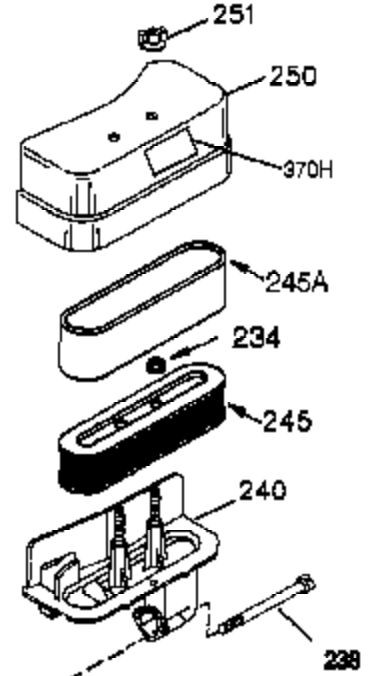

CONTINUED FROM PAGE 2

Engine Parts List #2

Ref #	Part Number	Qty	Description
30	35422A	1	Crankshaft
31	35327	1	Counterbalance Gear
40	35776	1	Piston, Pin & Ring Set (Std.)
40	35777	1	Piston, Pin & Ring Set (.010" OS)
40	35778	1	Piston, Pin & Ring Set (.020" OS)
41	35773	1	Piston & Pin Ass'y. (Std.) (Incl. 43)
41	35774	1	Piston & Pin Ass'y. (.010" OS) (Incl. 43)
41	35775	1	Piston & Pin Ass'y. (.020" OS) (Incl. 43)
42	35779	1	Ring Set (Std.)
42	35780	1	Ring Set (.010" OS)
42	35781	1	Ring Set (.020" OS)
43	35772	2	Piston Pin Retaining Ring
45	35330A	1	Connecting Rod Ass'y. (Incl. 46 & 47)
46	650908	1	Connecting Rod Bolt
47	650882	1	Connecting Rod Bolt
48	34034	2	Valve Lifter
50	35381	1	Camshaft (MCR)
51	35315A	1	Counterbalance Weight
52	31356	1	Oil Pump Ass'y.
64	650990	1	Screw, 5/16-18 x 15/32"
69	35317	1	* Mounting Flange Gasket
70	35711A	1	Mounting Flange (Incl. 72, 75 & 80)
72	31927	1	Oil Drain Plug
75	35319	1	Oil Seal
80	35783	1	Governor Shaft
81	30590A	2	Washer
82	35378	1	Governor Gear Ass'y. (Incl. 81)
83	30588A	1	Governor Spool
84	29193	2	Retaining Ring
86	650833	7	Screw, 1/4-20 x 1-3/16"
88	31707A	1	Spacer (Incl. 81)
89	32589	1	Flywheel Key
123	33261	1	Intake Pipe Brace
124	650738	3	Screw, 1/4-20 x 5/8"
171	28424	1	Breather Element
178	29752	2	Nut & Lock Washer, 1/4-28
182	30088A	2	Screw, 1/4-28 x 1"
184	33263	1	* Carburetor To Intake Pipe Gasket
185	34926	1	Intake Pipe
223	650378	2	Screw, Torx T-30, 5/16-18 x 1-1/8"
224	27915A	1	* Intake Pipe Gasket
238	650834	2	Screw, 10-32 x 1-17/32"
239	33629	1	* Air Cleaner Gasket
240	35538B	1	Air Cleaner Body (Incl. 239)
245A	35404	1	Air Cleaner Filter
245	35403	1	Air Cleaner Filter (Incl. 251A)
250	35961	1	Air Cleaner Cover
251	650886	2	Wing Nut, 1/4-20
251A	650825	2	Nut & Lock Washer, 1/4-20
292	26460	2	Fuel Line Clamp
296	34279B	1	Fuel Filter (Incl. 292)
305	35574	1	Oil Fill Tube
307	35499	1	"O" Ring
308	35437	1	Fill Tube Clip
310	35576	1	Dipstick
380	632692	1	Carburetor (Incl. 184)