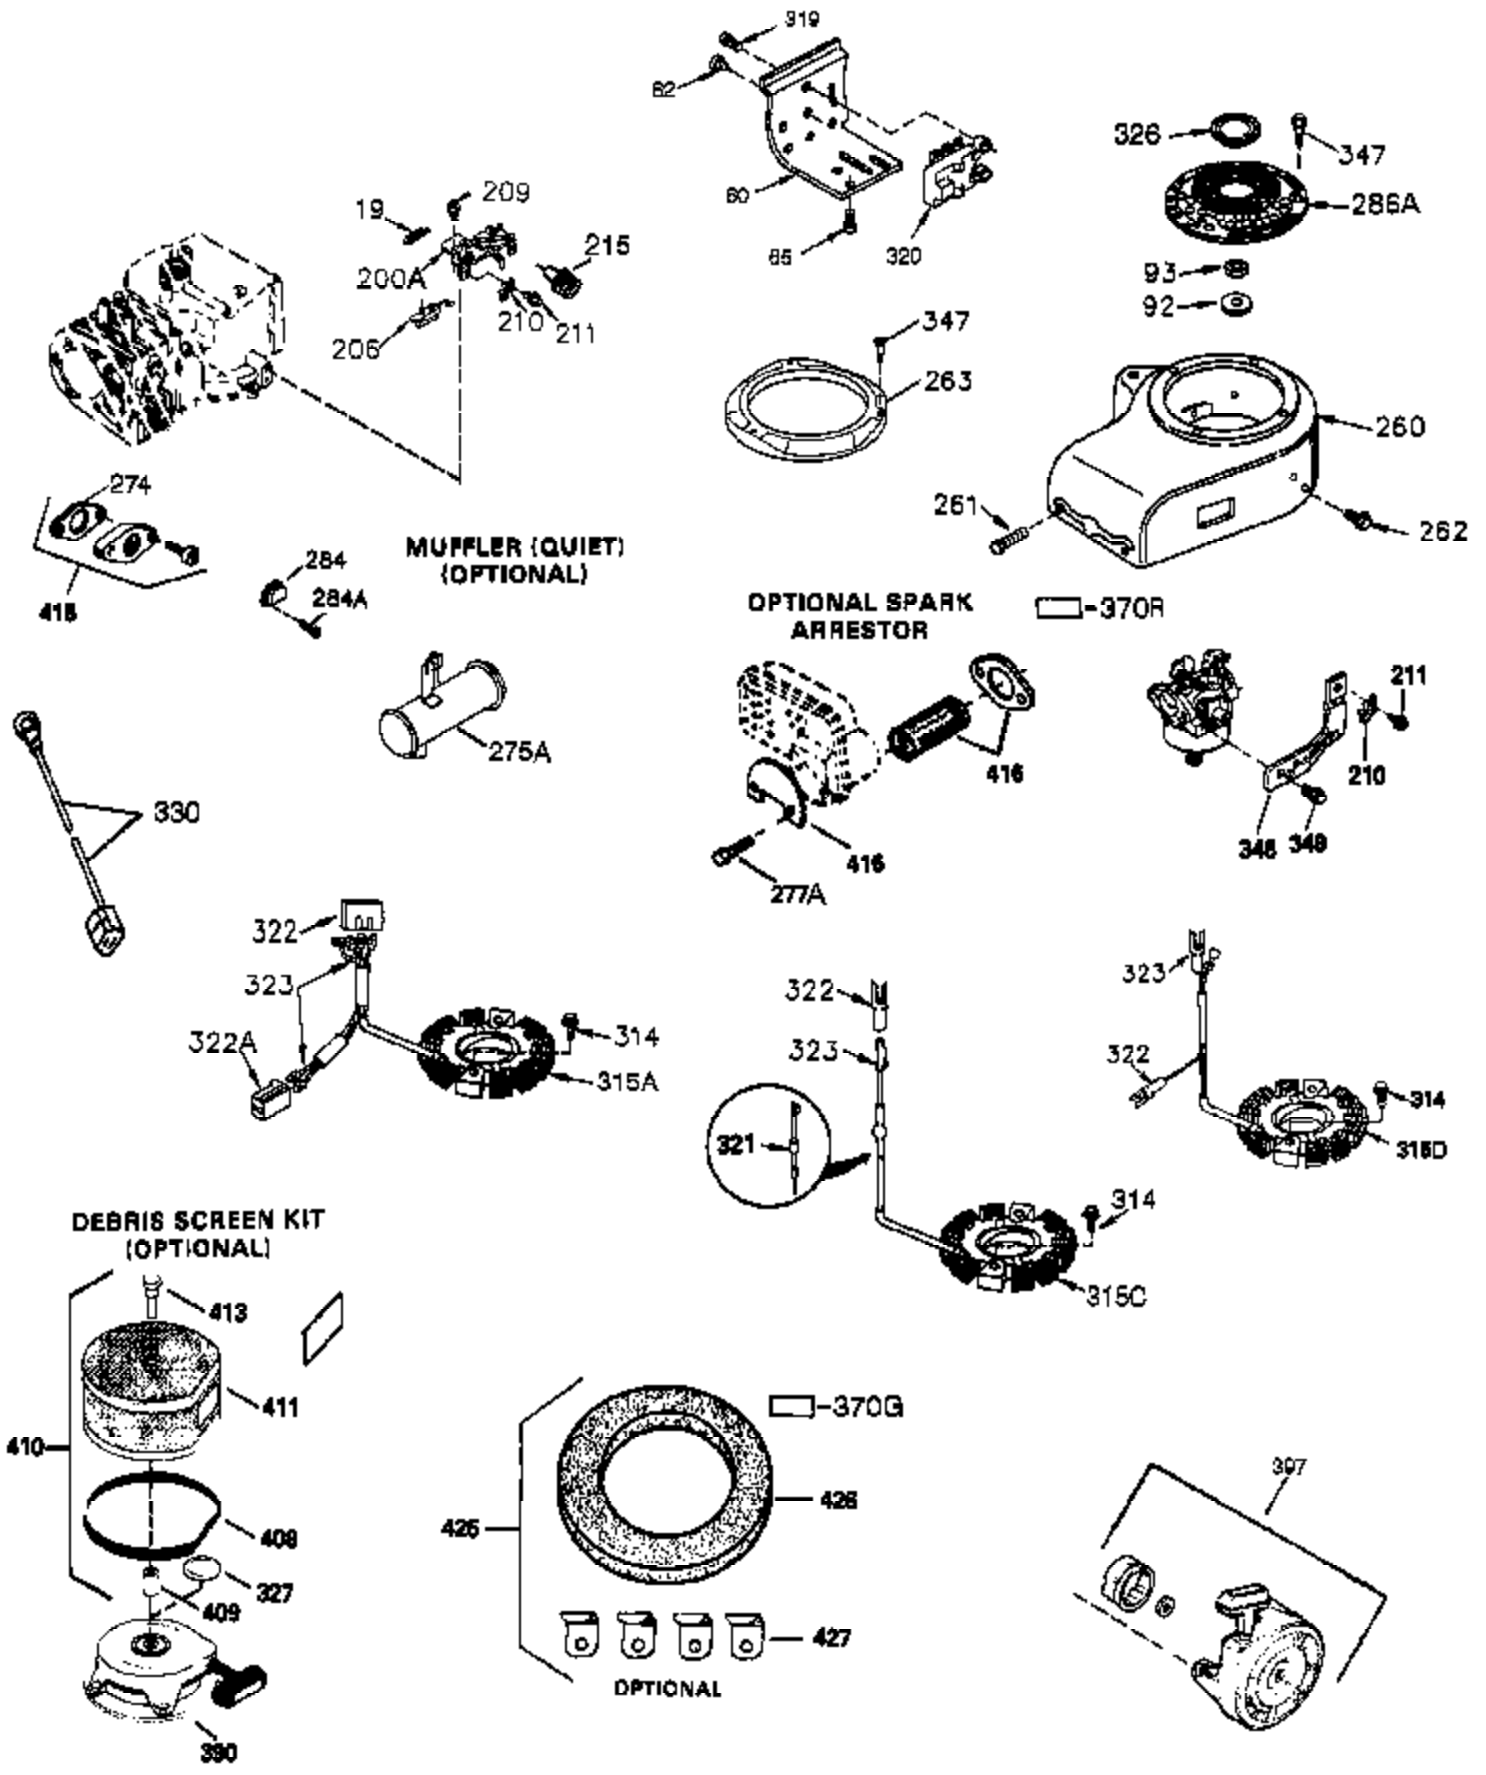

Ref #	Part Number	Qty	Description
60	33273A	1	Blower Housing Extension
64	650990	1	Screw, 5/16-18 x 15/32"
65	650128	1	Screw, 10-24 x 1/2"
92	650880	1	Lock Washer
93	650881	1	Flywheel Nut
171	28424	1	Breather Element
209	650902	2	Screw, 10-32 x 7/16"
210	27793	1	Conduit Clip
211	28942	1	Screw, 10-32 x 3/8"
251A	650825	2	Nut & Lock Washer, 1/4-20
260	36292	1	Blower Housing
261	650788	2	Screw, 5/16-18 x 3/4"
262	29747B	2	Screw, Torx T-40, 5/16-24 x 21/32"
263	35963	1	Trim Ring
314	650873	2	Screw, 1/4-20 x 3/4"
319	650735	2	Screw, 10-24 x 3/8"
320	611098A	1	Regulator
322A	610824	1	Connector Body
322	610921	1	Connector Body
323	610922	1	Terminal
326	36210	1	Screen Plug
347	650949	3	Screw, 10-32 x 9/16"