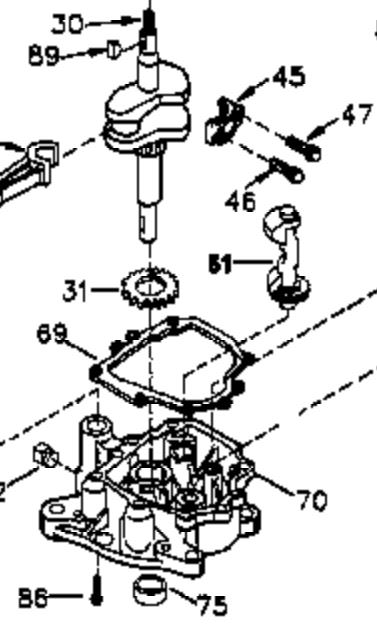

CONTINUED FROM PAGE 2

Engine Parts List #2

Ref #	Part Number	Qty	Description
30	35422A	1	Crankshaft
31	35327	1	Counterbalance Gear
40	35776	1	Piston, Pin & Ring Set (Std.)
40	35777	1	Piston, Pin & Ring Set (.010" OS)
40	35778	1	Piston, Pin & Ring Set (.020" OS)
41	35773	1	Piston & Pin Ass'y. (Std.) (Incl. 43)
41	35774	1	Piston & Pin Ass'y. (.010" OS) (Incl. 43)
41	35775	1	Piston & Pin Ass'y. (.020" OS) (Incl. 43)
42	35779	1	Ring Set (Std.)
42	35780	1	Ring Set (.010" OS)
42	35781	1	Ring Set (.020" OS)
43	35772	2	Piston Pin Retaining Ring
45	35330A	1	Connecting Rod Ass'y. (Incl. 46 & 47)
46	650908	1	Connecting Rod Bolt
47	650882	1	Connecting Rod Bolt
48	34034	2	Valve Lifter
50	35381	1	Camshaft (MCR)
51	35315A	1	Counterbalance Weight
52	31356	1	Oil Pump Ass'y.
64	650990	1	Screw, 5/16-18 x 15/32"
69	35317	1	* Mounting Flange Gasket
70	35711A	1	Mounting Flange (Incl. 72, 75 & 80)
72	31927	1	Oil Drain Plug
75	35319	1	Oil Seal
80	35783	1	Governor Shaft
81	30590A	2	Washer
82	35378	1	Governor Gear Ass'y. (Incl. 81)
83	30588A	1	Governor Spool
84	29193	2	Retaining Ring
86	650833	7	Screw, 1/4-20 x 1-3/16"
88	31707A	1	Spacer (Incl. 81)
89	32589	1	Flywheel Key
123	33261	1	Intake Pipe Brace
124	650738	3	Screw, 1/4-20 x 5/8"
171	28424	1	Breather Element
178	29752	2	Nut & Lock Washer, 1/4-28
182	30088A	2	Screw, 1/4-28 x 1"
184	33263	1	* Carburetor To Intake Pipe Gasket
185	34926	1	Intake Pipe
223	650378	2	Screw, Torx T-30, 5/16-18 x 1-1/8"
224	27915A	1	* Intake Pipe Gasket
238	650834	2	Screw, 10-32 x 1-17/32"
239	33629	1	* Air Cleaner Gasket
240	35538B	1	Air Cleaner Body (Incl. 239)
245A	35404	1	Air Cleaner Filter
245	35403	1	Air Cleaner Filter (Incl. 251A)
250	35961	1	Air Cleaner Cover
251	650886	2	Wing Nut, 1/4-20
251A	650825	2	Nut & Lock Washer, 1/4-20
292	26460	2	Fuel Line Clamp
296	34279B	1	Fuel Filter (Incl. 292)
305	35574	1	Oil Fill Tube
307	35499	1	"O" Ring
308	35437	1	Fill Tube Clip
310	35576	1	Dipstick
380	632692	1	Carburetor (Incl. 184)