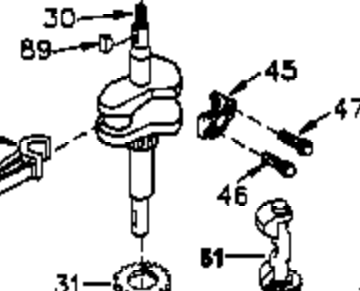

CONTINUED FROM PAGE 2

Engine Parts List #2

Ref #	Part Number	Qty	Description
30	35429A	1	Crankshaft
31	35327	1	Counterbalance Gear
40	35776	1	Piston, Pin & Ring Set (Std.)
40	35777	1	Piston, Pin & Ring Set (.010" OS)
40	35778	1	Piston, Pin & Ring Set (.020" OS)
41	35773	1	Piston & Pin Ass'y. (Std.) (Incl. 43)
41	35774	1	Piston & Pin Ass'y. (.010" OS) (Incl. 43)
41	35775	1	Piston & Pin Ass'y. (.020" OS) (Incl. 43)
42	35779	1	Ring Set (Std.)
42	35780	1	Ring Set (.010" OS)
42	35781	1	Ring Set (.020" OS)
43	35772	2	Piston Pin Retaining Ring
45	35330A	1	Connecting Rod Ass'y. (Incl. 46 & 47)
46	650908	1	Connecting Rod Bolt
47	650882	1	Connecting Rod Bolt
48	34034	2	Valve Lifter
50	35381	1	Camshaft (MCR)
51	35315A	1	Counterbalance Weight
52	31356	1	Oil Pump Ass'y.
64	650990	1	Screw, Torx T-30, 1/4-20 x 15/32"
69	35317	1	* Mounting Flange Gasket
70	35711A	1	Mounting Flange (Incl. 72, 75 & 80)
72	31927	1	Oil Drain Plug
75	35319	1	Oil Seal
80	35783	1	Governor Shaft
81	30590A	2	Washer
82	35378	1	Governor Gear Ass'y. (Incl. 81)
83	30588A	1	Governor Spool
84	29193	2	Retaining Ring
86	650833	7	Screw, 1/4-20 x 1-3/16"
88	31707A	1	Spacer (Incl. 81)
89	32589	1	Flywheel Key
123	33261	1	Intake Pipe Brace
124	650738	3	Screw, 1/4-20 x 5/8"
171	28424	1	Breather Element
178	29752	2	Nut & Lock Washer, 1/4-28
182	30088A	2	Screw, 1/4-28 x 1"
184	33263	1	* Carburetor To Intake Pipe Gasket
185	34926	1	Intake Pipe
223	650378	2	Screw, Torx T-30, 5/16-18 x 1-1/8"
224	27915A	1	* Intake Pipe Gasket
234	650825	2	Nut & Lock Washer, 1/4-20
238	650834	2	Screw, 10-32 x 1-17/32"
239	33629	1	* Air Cleaner Gasket
240	35538B	1	Air Cleaner Body (Incl. 239)
245	35403	1	Air Cleaner Filter (Incl. 234)
245A	35404	1	Air Cleaner Filter
250	35961	1	Air Cleaner Cover
251	650886	2	Wing Nut, 1/4-20
292	26460	2	Fuel Line Clamp
305	35574	1	Oil Fill Tube
307	35499	1	"O" Ring
308	35437	1	Fill Tube Clip
310	35576	1	Dipstick
380	632691	1	Carburetor (Incl. 184)