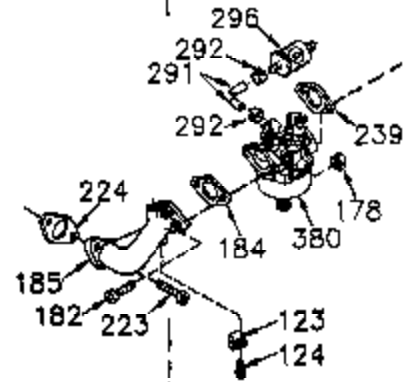

CONTINUED FROM PAGE 2

Engine Parts List #2

Ref #	Part Number	Qty	Description
30	35429A	1	Crankshaft
31	35327	1	Counterbalance Gear
40	35776	1	Piston, Pin & Ring Set (Std.)
40	35777	1	Piston, Pin & Ring Set (.010" OS)
40	35778	1	Piston, Pin & Ring Set (.020" OS)
41	35773	1	Piston & Pin Ass'y. (Std.) (Incl. 43)
41	35774	1	Piston & Pin Ass'y. (.010" OS) (Incl. 43)
41	35775	1	Piston & Pin Ass'y. (.020" OS) (Incl. 43)
42	35779	1	Ring Set (Std.)
42	35780	1	Ring Set (.010" OS)
42	35781	1	Ring Set (.020" OS)
43	35772	2	Piston Pin Retaining Ring
45	35330A	1	Connecting Rod Ass'y. (Incl. 46 & 47)
46	650908	1	Connecting Rod Bolt
47	650882	1	Connecting Rod Bolt
48	34034	2	Valve Lifter
50	35381	1	Camshaft (MCR)
51	35315A	1	Counterbalance Weight
52	31356	1	Oil Pump Ass'y.
64	650990	1	Screw, Torx T-30, 1/4-20 x 15/32"
69	35317	1	* Mounting Flange Gasket
70	35711A	1	Mounting Flange (Incl. 72, 75 & 80)
72	31927	1	Oil Drain Plug
75	35319	1	Oil Seal
80	35783	1	Governor Shaft
81	30590A	2	Washer
82	35378	1	Governor Gear Ass'y. (Incl. 81)
83	30588A	1	Governor Spool
84	29193	2	Retaining Ring
86	650833	7	Screw, 1/4-20 x 1-3/16"
88	31707A	1	Spacer (Incl. 81)
89	32589	1	Flywheel Key
123	33261	1	Intake Pipe Brace
124	650738	3	Screw, 1/4-20 x 5/8"
171	28424	1	Breather Element
178	29752	2	Nut & Lock Washer, 1/4-28
182	30088A	2	Screw, 1/4-28 x 1"
184	33263	1	* Carburetor To Intake Pipe Gasket
185	34926	1	Intake Pipe
223	650378	2	Screw, Torx T-30, 5/16-18 x 1-1/8"
224	27915A	1	* Intake Pipe Gasket
234	650825	2	Nut & Lock Washer, 1/4-20
238	650834	2	Screw, 10-32 x 1-17/32"
239	33629	1	* Air Cleaner Gasket
240	35538B	1	Air Cleaner Body (Incl. 239)
245	35403	1	Air Cleaner Filter (Incl. 234)
245A	35404	1	Air Cleaner Filter
250	35961	1	Air Cleaner Cover
251	650886	2	Wing Nut, 1/4-20
292	26460	2	Fuel Line Clamp
305	35574	1	Oil Fill Tube
307	35499	1	"O" Ring
308	35437	1	Fill Tube Clip
310	35576	1	Dipstick
380	632691	1	Carburetor (Incl. 184)