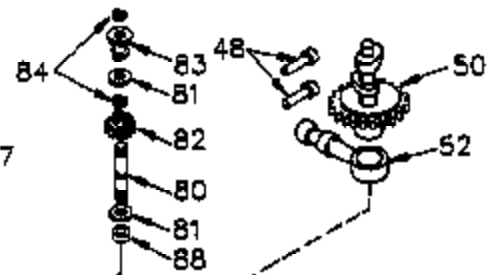

CONTINUED FROM PAGE 2

Engine Parts List #2

Ref #	Part Number	Qty	Description
30	35429A	1	Crankshaft
31	35327	1	Counterbalance Gear
40	35776	1	Piston, Pin & Ring Set (Std.)
40	35777	1	Piston, Pin & Ring Set (.010" OS)
40	35778	1	Piston, Pin & Ring Set (.020" OS)
41	35773	1	Piston & Pin Ass'y. (Std.) (Incl. 43)
41	35774	1	Piston & Pin Ass'y. (.010" OS) (Incl. 43)
41	35775	1	Piston & Pin Ass'y. (.020" OS) (Incl. 43)
42	35779	1	Ring Set (Std.)
42	35780	1	Ring Set (.010" OS)
42	35781	1	Ring Set (.020" OS)
43	35772	2	Piston Pin Retaining Ring
45	35330A	1	Connecting Rod Ass'y. (Incl. 46 & 47)
46	650908	1	Connecting Rod Bolt
47	650882	1	Connecting Rod Bolt
48	34034	2	Valve Lifter
50	35381	1	Camshaft (MCR)
51	35315A	1	Counterbalance Weight
52	31356	1	Oil Pump Ass'y.
64	650990	1	Screw, Torx T-30, 1/4-20 x 15/32"
69	35317	1	* Mounting Flange Gasket
70	35711A	1	Mounting Flange (Incl. 72, 75 & 80)
72	31927	1	Oil Drain Plug
75	35319	1	Oil Seal
80	35783	1	Governor Shaft
81	30590A	2	Washer
82	35378	1	Governor Gear Ass'y. (Incl. 81)
83	30588A	1	Governor Spool
84	29193	2	Retaining Ring
86	650833	7	Screw, 1/4-20 x 1-3/16"
88	31707A	1	Spacer (Incl. 81)
89	32589	1	Flywheel Key
123	33261	1	Intake Pipe Brace
124	650738	3	Screw, 1/4-20 x 5/8"
171	28424	1	Breather Element
178	29752	2	Nut & Lock Washer, 1/4-28
182	30088A	2	Screw, 1/4-28 x 1"
184	33263	1	* Carburetor To Intake Pipe Gasket
185	34926	1	Intake Pipe
223	650378	2	Screw, Torx T-30, 5/16-18 x 1-1/8"
224	27915A	1	* Intake Pipe Gasket
234	650825	2	Nut & Lock Washer, 1/4-20
238	650834	2	Screw, 10-32 x 1-17/32"
239	33629	1	* Air Cleaner Gasket
240	35538B	1	Air Cleaner Body (Incl. 239)
245	35403	1	Air Cleaner Filter (Incl. 234)
245A	35404	1	Air Cleaner Filter
250	35961	1	Air Cleaner Cover
251	650886	2	Wing Nut, 1/4-20
292	26460	2	Fuel Line Clamp
305	35574	1	Oil Fill Tube
307	35499	1	"O" Ring
308	35437	1	Fill Tube Clip
310	35576	1	Dipstick
380	632691	1	Carburetor (Incl. 184)