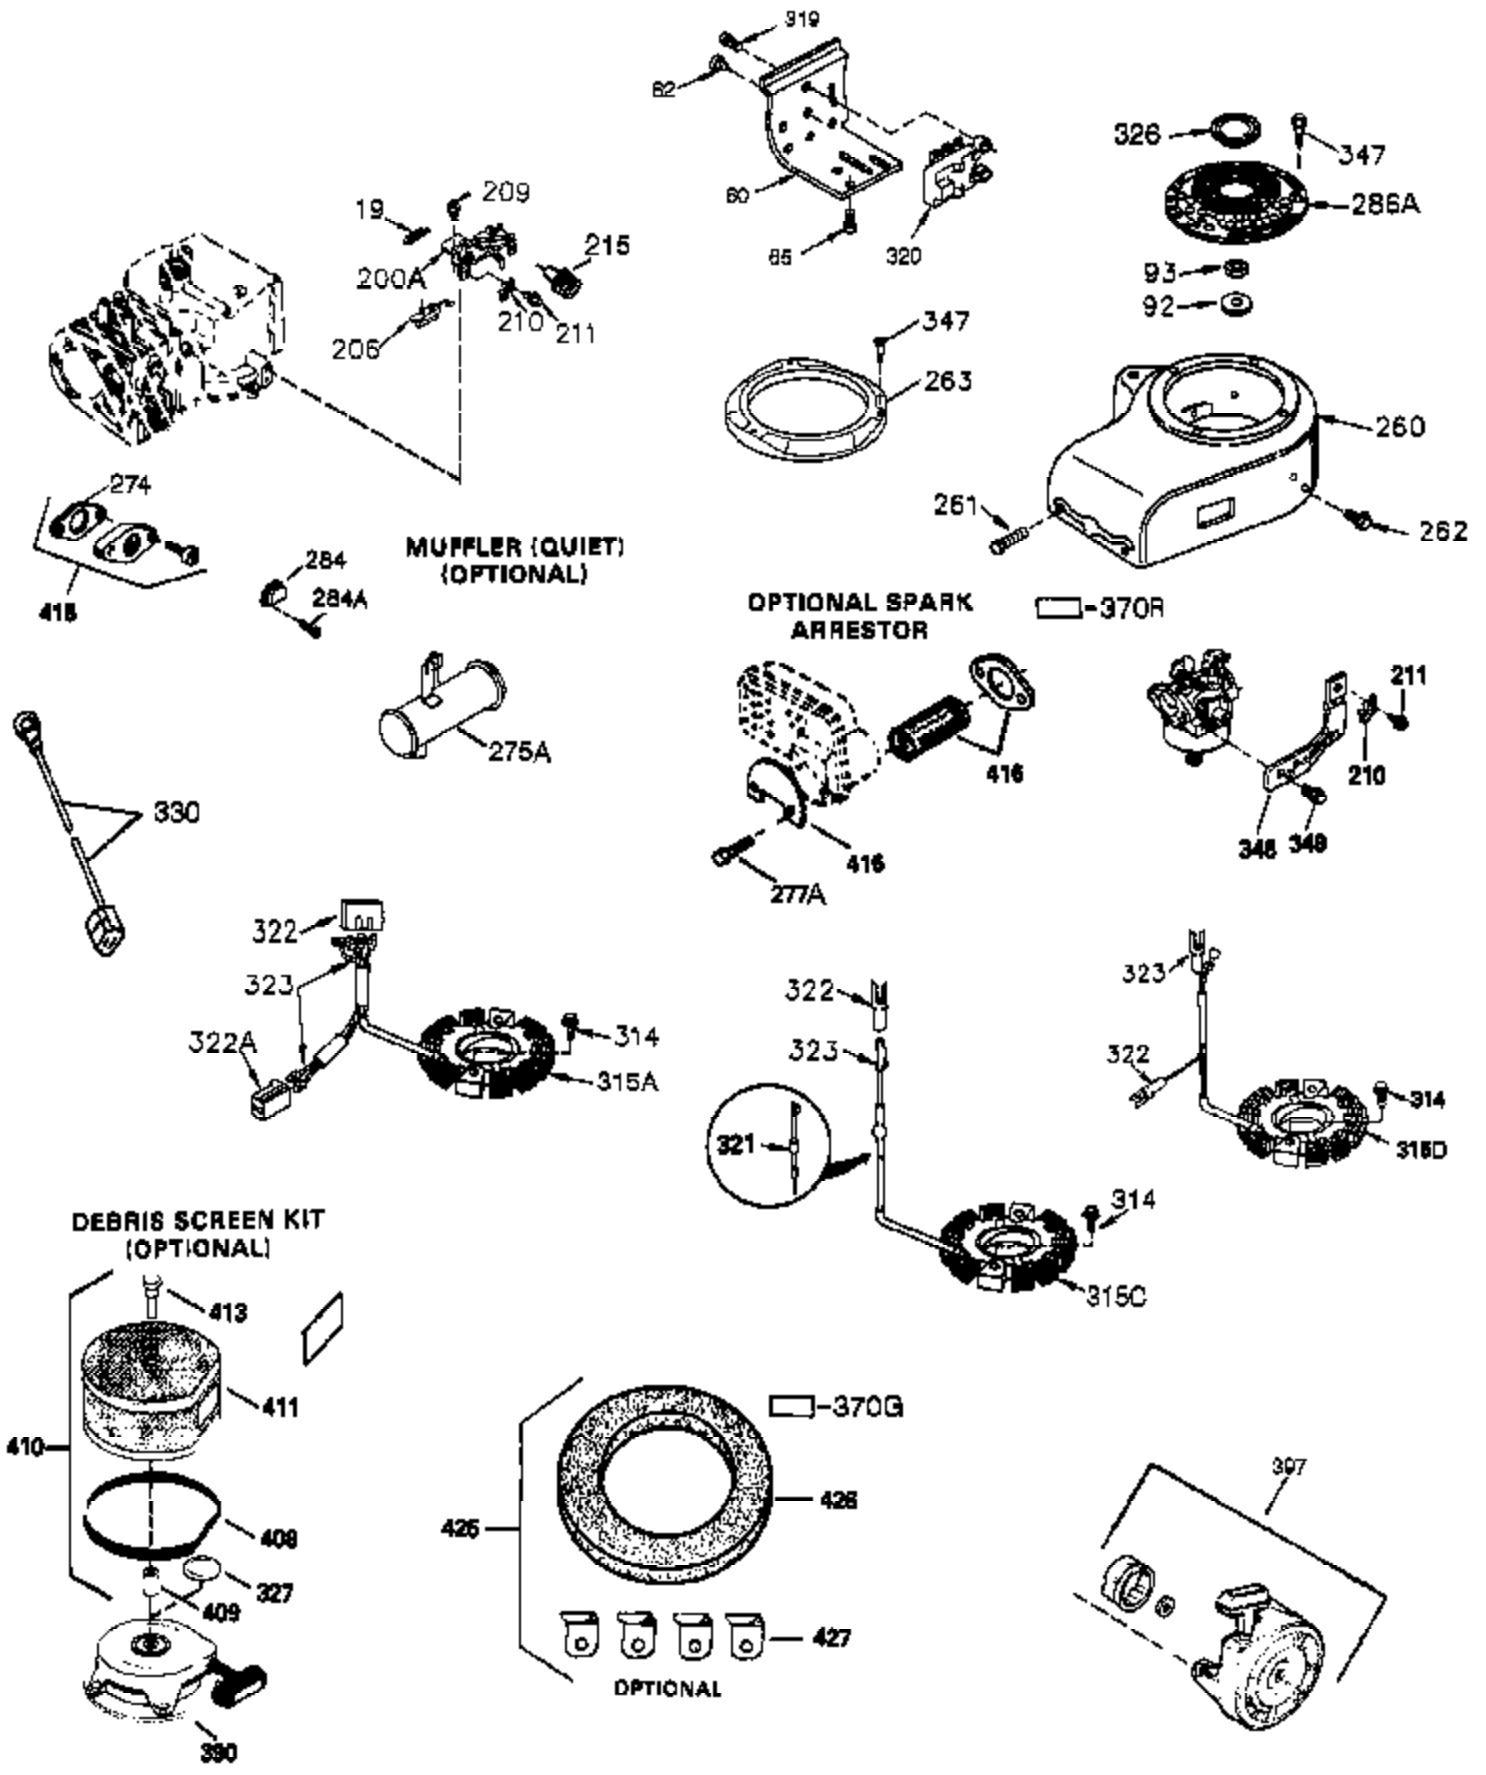

Ref #	Part Number	Qty	Description
60	33273A	1	Blower Housing Extension
62	650760	1	Screw, 8-32 x 3/8"
64	650990	1	Screw, Torx T-30, 1/4-20 x 15/32"
65	650128	1	Screw, 10-24 x 1/2"
92	650880	1	Lock Washer
93	650881	1	Flywheel Nut
171	28424	1	Breather Element
209	650902	2	Screw, 10-32 x 7/16"
210	27793	1	Conduit Clip
211	28942	1	Screw, 10-32 x 3/8"
260	36266	1	Blower Housing
261	650788	2	Screw, 5/16-18 x 3/4"
262	29747B	2	Screw, Torx T-40, 5/16-24 x 21/32"
263	35963	1	Trim Ring
314	650873	2	Screw, 1/4-20 x 3/4"
321	611161	1	Diode
322	611117	1	Connector Body
323	611118	1	Terminal
327	36210	1	Screen Plug
347	650949	3	Screw, 10-32 x 9/16"