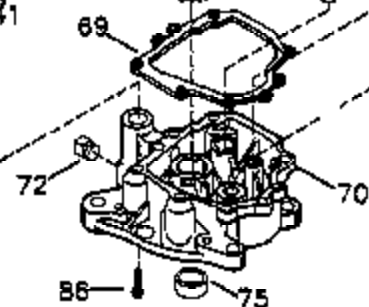

CONTINUED FROM PAGE 2

Engine Parts List #2

Ref #	Part Number	Qty	Description
30	35429A	1	Crankshaft
31	35327	1	Counterbalance Gear
40	35776	1	Piston, Pin & Ring Set (Std.)
40	35777	1	Piston, Pin & Ring Set (.010" OS)
40	35778	1	Piston, Pin & Ring Set (.020" OS)
41	35773	1	Piston & Pin Ass'y. (Std.) (Incl. 43)
41	35774	1	Piston & Pin Ass'y. (.010" OS) (Incl. 43)
41	35775	1	Piston & Pin Ass'y. (.020" OS) (Incl. 43)
42	35779	1	Ring Set (Std.)
42	35780	1	Ring Set (.010" OS)
42	35781	1	Ring Set (.020" OS)
43	35772	2	Piston Pin Retaining Ring
45	35330A	1	Connecting Rod Ass'y. (Incl. 46 & 47)
46	650908	1	Connecting Rod Bolt
47	650882	1	Connecting Rod Bolt
48	34034	2	Valve Lifter
50	35381	1	Camshaft (MCR)
51	35315A	1	Counterbalance Weight
52	31356	1	Oil Pump Ass'y.
64	650990	1	Screw, Torx T-30, 1/4-20 x 15/32"
69	35317	1	* Mounting Flange Gasket
70	35711A	1	Mounting Flange (Incl. 72, 75 & 80)
72	31927	1	Oil Drain Plug
75	35319	1	Oil Seal
80	35783	1	Governor Shaft
81	30590A	2	Washer
82	35378	1	Governor Gear Ass'y. (Incl. 81)
83	30588A	1	Governor Spool
84	29193	2	Retaining Ring
86	650833	7	Screw, 1/4-20 x 1-3/16"
88	31707A	1	Spacer (Incl. 81)
89	32589	1	Flywheel Key
123	33261	1	Intake Pipe Brace
124	650738	3	Screw, 1/4-20 x 5/8"
171	28424	1	Breather Element
178	29752	2	Nut & Lock Washer, 1/4-28
182	30088A	2	Screw, 1/4-28 x 1"
184	33263	1	* Carburetor To Intake Pipe Gasket
185	34926	1	Intake Pipe
223	650378	2	Screw, Torx T-30, 5/16-18 x 1-1/8"
224	27915A	1	* Intake Pipe Gasket
234	650825	2	Nut & Lock Washer, 1/4-20
238	650834	2	Screw, 10-32 x 1-17/32"
239	33629	1	* Air Cleaner Gasket
240	35538B	1	Air Cleaner Body (Incl. 239)
245	35403	1	Air Cleaner Filter (Incl. 234)
245A	35404	1	Air Cleaner Filter
250	35961	1	Air Cleaner Cover
251	650886	2	Wing Nut, 1/4-20
292	26460	2	Fuel Line Clamp
305	35574	1	Oil Fill Tube
307	35499	1	"O" Ring
308	35437	1	Fill Tube Clip
310	35576	1	Dipstick
380	632691	1	Carburetor (Incl. 184)