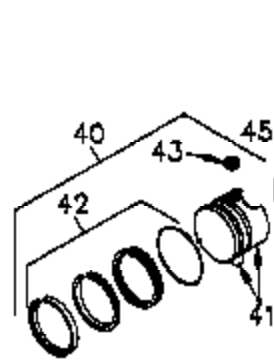

CONTINUED FROM PAGE 2

Engine Parts List #2

Ref #	Part Number	Qty	Description
30	35429A	1	Crankshaft
31	35327	1	Counterbalance Gear
40	35776	1	Piston, Pin & Ring Set (Std.)
40	35777	1	Piston, Pin & Ring Set (.010" OS)
40	35778	1	Piston, Pin & Ring Set (.020" OS)
41	35773	1	Piston & Pin Ass'y. (Std.) (Incl. 43)
41	35774	1	Piston & Pin Ass'y. (.010" OS) (Incl. 43)
41	35775	1	Piston & Pin Ass'y. (.020" OS) (Incl. 43)
42	35779	1	Ring Set (Std.)
42	35780	1	Ring Set (.010" OS)
42	35781	1	Ring Set (.020" OS)
43	35772	2	Piston Pin Retaining Ring
45	35330A	1	Connecting Rod Ass'y. (Incl. 46 & 47)
46	650908	1	Connecting Rod Bolt
47	650882	1	Connecting Rod Bolt
48	34034	2	Valve Lifter
50	35381	1	Camshaft (MCR)
51	35315A	1	Counterbalance Weight
52	31356	1	Oil Pump Ass'y.
64	650990	1	Screw, Torx T-30, 1/4-20 x 15/32"
69	35317	1	* Mounting Flange Gasket
70	35711A	1	Mounting Flange (Incl. 72, 75 & 80)
72	31927	1	Oil Drain Plug
75	35319	1	Oil Seal
80	35783	1	Governor Shaft
81	30590A	2	Washer
82	35378	1	Governor Gear Ass'y. (Incl. 81)
83	30588A	1	Governor Spool
84	29193	2	Retaining Ring
86	650833	7	Screw, 1/4-20 x 1-3/16"
88	31707A	1	Spacer (Incl. 81)
89	32589	1	Flywheel Key
123	33261	1	Intake Pipe Brace
124	650738	3	Screw, 1/4-20 x 5/8"
171	28424	1	Breather Element
178	29752	2	Nut & Lock Washer, 1/4-28
182	30088A	2	Screw, 1/4-28 x 1"
184	33263	1	* Carburetor To Intake Pipe Gasket
185	34926	1	Intake Pipe
223	650378	2	Screw, Torx T-30, 5/16-18 x 1-1/8"
224	27915A	1	* Intake Pipe Gasket
234	650825	2	Nut & Lock Washer, 1/4-20
238	650834	2	Screw, 10-32 x 1-17/32"
239	33629	1	* Air Cleaner Gasket
240	35538B	1	Air Cleaner Body (Incl. 239)
245	35403	1	Air Cleaner Filter (Incl. 234)
245A	35404	1	Air Cleaner Filter
250	35961	1	Air Cleaner Cover
251	650886	2	Wing Nut, 1/4-20
292	26460	2	Fuel Line Clamp
305	35574	1	Oil Fill Tube
307	35499	1	"O" Ring
308	35437	1	Fill Tube Clip
310	35576	1	Dipstick
380	632691	1	Carburetor (Incl. 184)