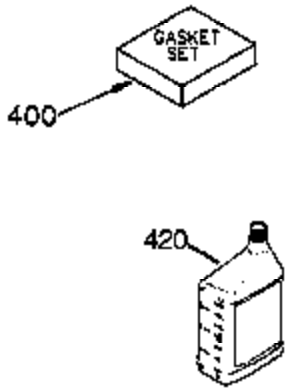

CONTINUED FROM PAGE 2

Ref #	Part Number	Qty	Description
30	35429A	1	Crankshaft
31	35327	1	Counterbalance Gear
40	35776A	1	Piston, Pin & Ring Set (Std.)
40	35777A	1	Piston, Pin & Ring Set (.010" OS)
40	35778A	1	Piston, Pin & Ring Set (.020" OS)
41	35773A	1	Piston & Pin Ass'y. (Std.) (Incl. 43)
41	35774A	1	Piston & Pin Ass'y. (.010" OS) (Incl. 43)
41	35775A	1	Piston & Pin Ass'y. (.020" OS) (Incl. 43)
42	35779	1	Ring Set (Std.)
42	35780	1	Ring Set (.010" OS)
42	35781	1	Ring Set (.020" OS)
43	35772	2	Piston Pin Retaining Ring
45	36895	1	Connecting Rod Ass'y. (Incl. 47)
47	651033	2	Connecting Rod Bolt
48	34034	2	Valve Lifter
50	35381	1	Camshaft (MCR)
51	35315A	1	Counterbalance Weight
52	31356	1	Oil Pump Ass'y.
69	35317	1	* Mounting Flange Gasket
70	35711A	1	Mounting Flange (Incl. 72, 75 & 80)
72	31927	1	Oil Drain Plug
75	35319	1	Oil Seal
80	35783	1	Governor Shaft
81	30590A	2	Washer
82	35378	1	Governor Gear Ass'y. (Incl. 81)
83	30588A	1	Governor Spool
84	29193	2	Retaining Ring
86	650833	7	Screw, 1/4-20 x 1-3/16"
88	31707A	1	Spacer (Incl. 81)
89	32589	1	Flywheel Key
123	33261	1	Intake Pipe Brace
124	651031	3	Screw, 1/4-20 x 9/16"
171	28424	1	Breather Element
178	29752	2	Nut & Lock Washer, 1/4-28
182	30088A	2	Screw, 1/4-28 x 1"
184	33263	1	* Carburetor To Intake Pipe Gasket
185	34926	1	Intake Pipe
223	650378	2	Screw, Torx T-30, 5/16-18 x 1-1/8"
224	27915A	1	* Intake Pipe Gasket
234	650825	2	Nut & Lock Washer, 1/4-20
238	650834	2	Screw, 10-32 x 1-17/32"
239	33629	1	* Air Cleaner Gasket
240	35538B	1	Air Cleaner Body (Incl. 239)
245A	35404	1	Air Cleaner Filter
245	35403	1	Air Cleaner Filter (Incl. 234)
250	35961	1	Air Cleaner Cover
251	650886	2	Wing Nut, 1/4-20
292	26460	1	Fuel Line Clamp
305	35574	1	Oil Fill Tube
307	35499	1	"O" Ring
308	35437	1	Fill Tube Clip
310	35576	1	Dipstick
380	640091	1	Carburetor (Incl. 184)
400	36452A	1	* Gasket Set (Incl. items marked PK in notes) Incl. part #'s 26756 (1), 27272A (2), 27896A (2), 27915A (1), 29673 (1), 33263 (1), 33629 (1), 34041A (1), 34327A (1), 34698A (1), 34912 (1), 34923A (1), 35262A (1), 35317 (1), 35865 (1)