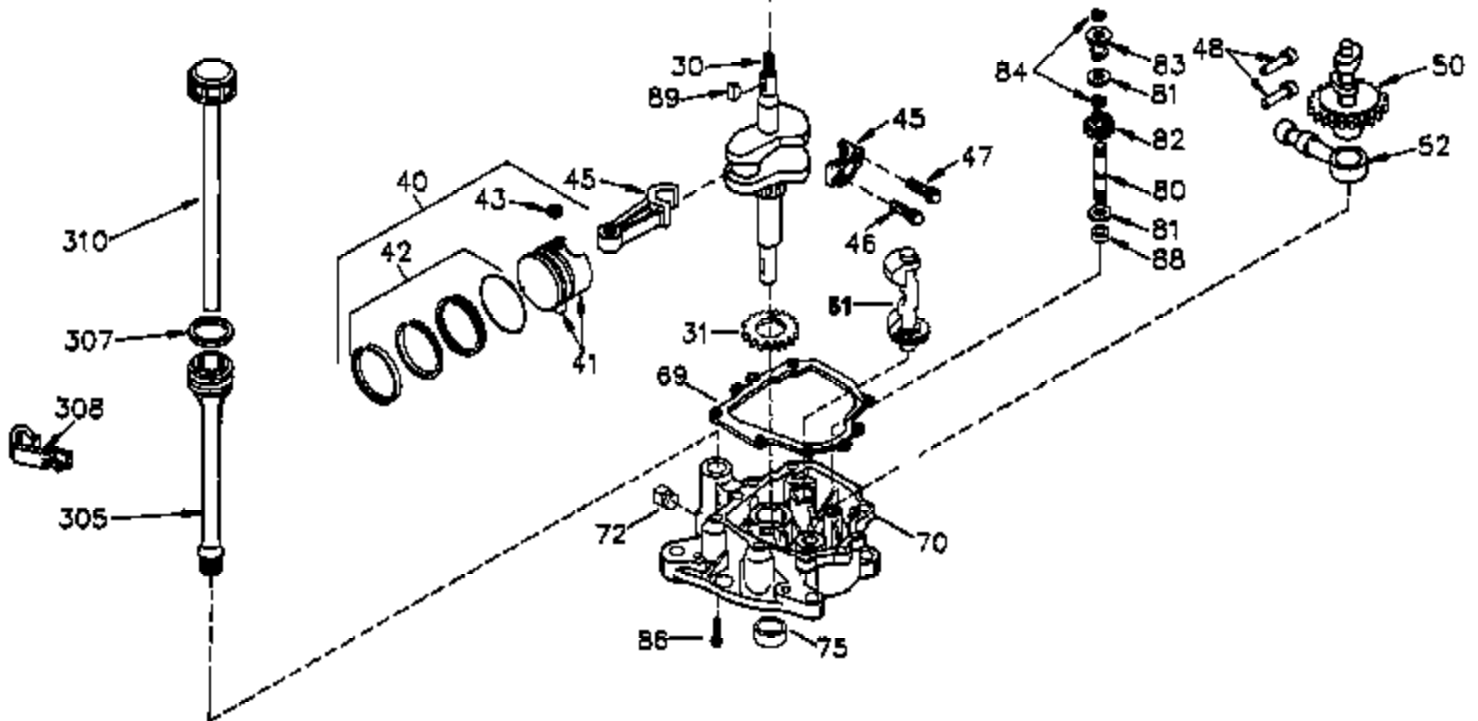

CONTINUED FROM PAGE 2

Ref #	Part Number	Qty	Description
30	35429A	1	Crankshaft
31	35327	1	Counterbalance Gear
40	35776A	1	Piston, Pin & Ring Set (Std.)
40	35777A	1	Piston, Pin & Ring Set (.010" OS)
40	35778A	1	Piston, Pin & Ring Set (.020" OS)
41	35773A	1	Piston & Pin Ass'y. (Std.) (Incl. 43)
41	35774A	1	Piston & Pin Ass'y. (.010" OS) (Incl. 43)
41	35775A	1	Piston & Pin Ass'y. (.020" OS) (Incl. 43)
42	35779	1	Ring Set (Std.)
42	35780	1	Ring Set (.010" OS)
42	35781	1	Ring Set (.020" OS)
43	35772	2	Piston Pin Retaining Ring
45	36895	1	Connecting Rod Ass'y. (Incl. 47)
47	651033	2	Connecting Rod Bolt
48	34034	2	Valve Lifter
50	35381	1	Camshaft (MCR)
51	35315A	1	Counterbalance Weight
52	31356	1	Oil Pump Ass'y.
69	35317	1	* Mounting Flange Gasket
70	35711A	1	Mounting Flange (Incl. 72, 75 & 80)
72	31927	1	Oil Drain Plug
75	35319	1	Oil Seal
80	35783	1	Governor Shaft
81	30590A	2	Washer
82	35378	1	Governor Gear Ass'y. (Incl. 81)
83	30588A	1	Governor Spool
84	29193	2	Retaining Ring
86	650833	7	Screw, 1/4-20 x 1-3/16"
88	31707A	1	Spacer (Incl. 81)
89	32589	1	Flywheel Key
123	33261	1	Intake Pipe Brace
124	651031	3	Screw, 1/4-20 x 9/16"
171	28424	1	Breather Element
178	29752	2	Nut & Lock Washer, 1/4-28
182	30088A	2	Screw, 1/4-28 x 1"
184	33263	1	* Carburetor To Intake Pipe Gasket
185	34926	1	Intake Pipe
223	650378	2	Screw, Torx T-30, 5/16-18 x 1-1/8"
224	27915A	1	* Intake Pipe Gasket
234	650825	2	Nut & Lock Washer, 1/4-20
238	650834	2	Screw, 10-32 x 1-17/32"
239	33629	1	* Air Cleaner Gasket
240	35538B	1	Air Cleaner Body (Incl. 239)
245A	35404	1	Air Cleaner Filter
245	35403	1	Air Cleaner Filter (Incl. 234)
250	35961	1	Air Cleaner Cover
251	650886	2	Wing Nut, 1/4-20
292	26460	1	Fuel Line Clamp
305	35574	1	Oil Fill Tube
307	35499	1	"O" Ring
308	35437	1	Fill Tube Clip
310	35576	1	Dipstick
380	640091	1	Carburetor (Incl. 184)
400	36452A	1	* Gasket Set (Incl. items marked PK in notes) Incl. part #'s 26756 (1), 27272A (2), 27896A (2), 27915A (1), 29673 (1), 33263 (1), 33629 (1), 34041A (1), 34327A (1), 34698A (1), 34912 (1), 34923A (1), 35262A (1), 35317 (1), 35865 (1)