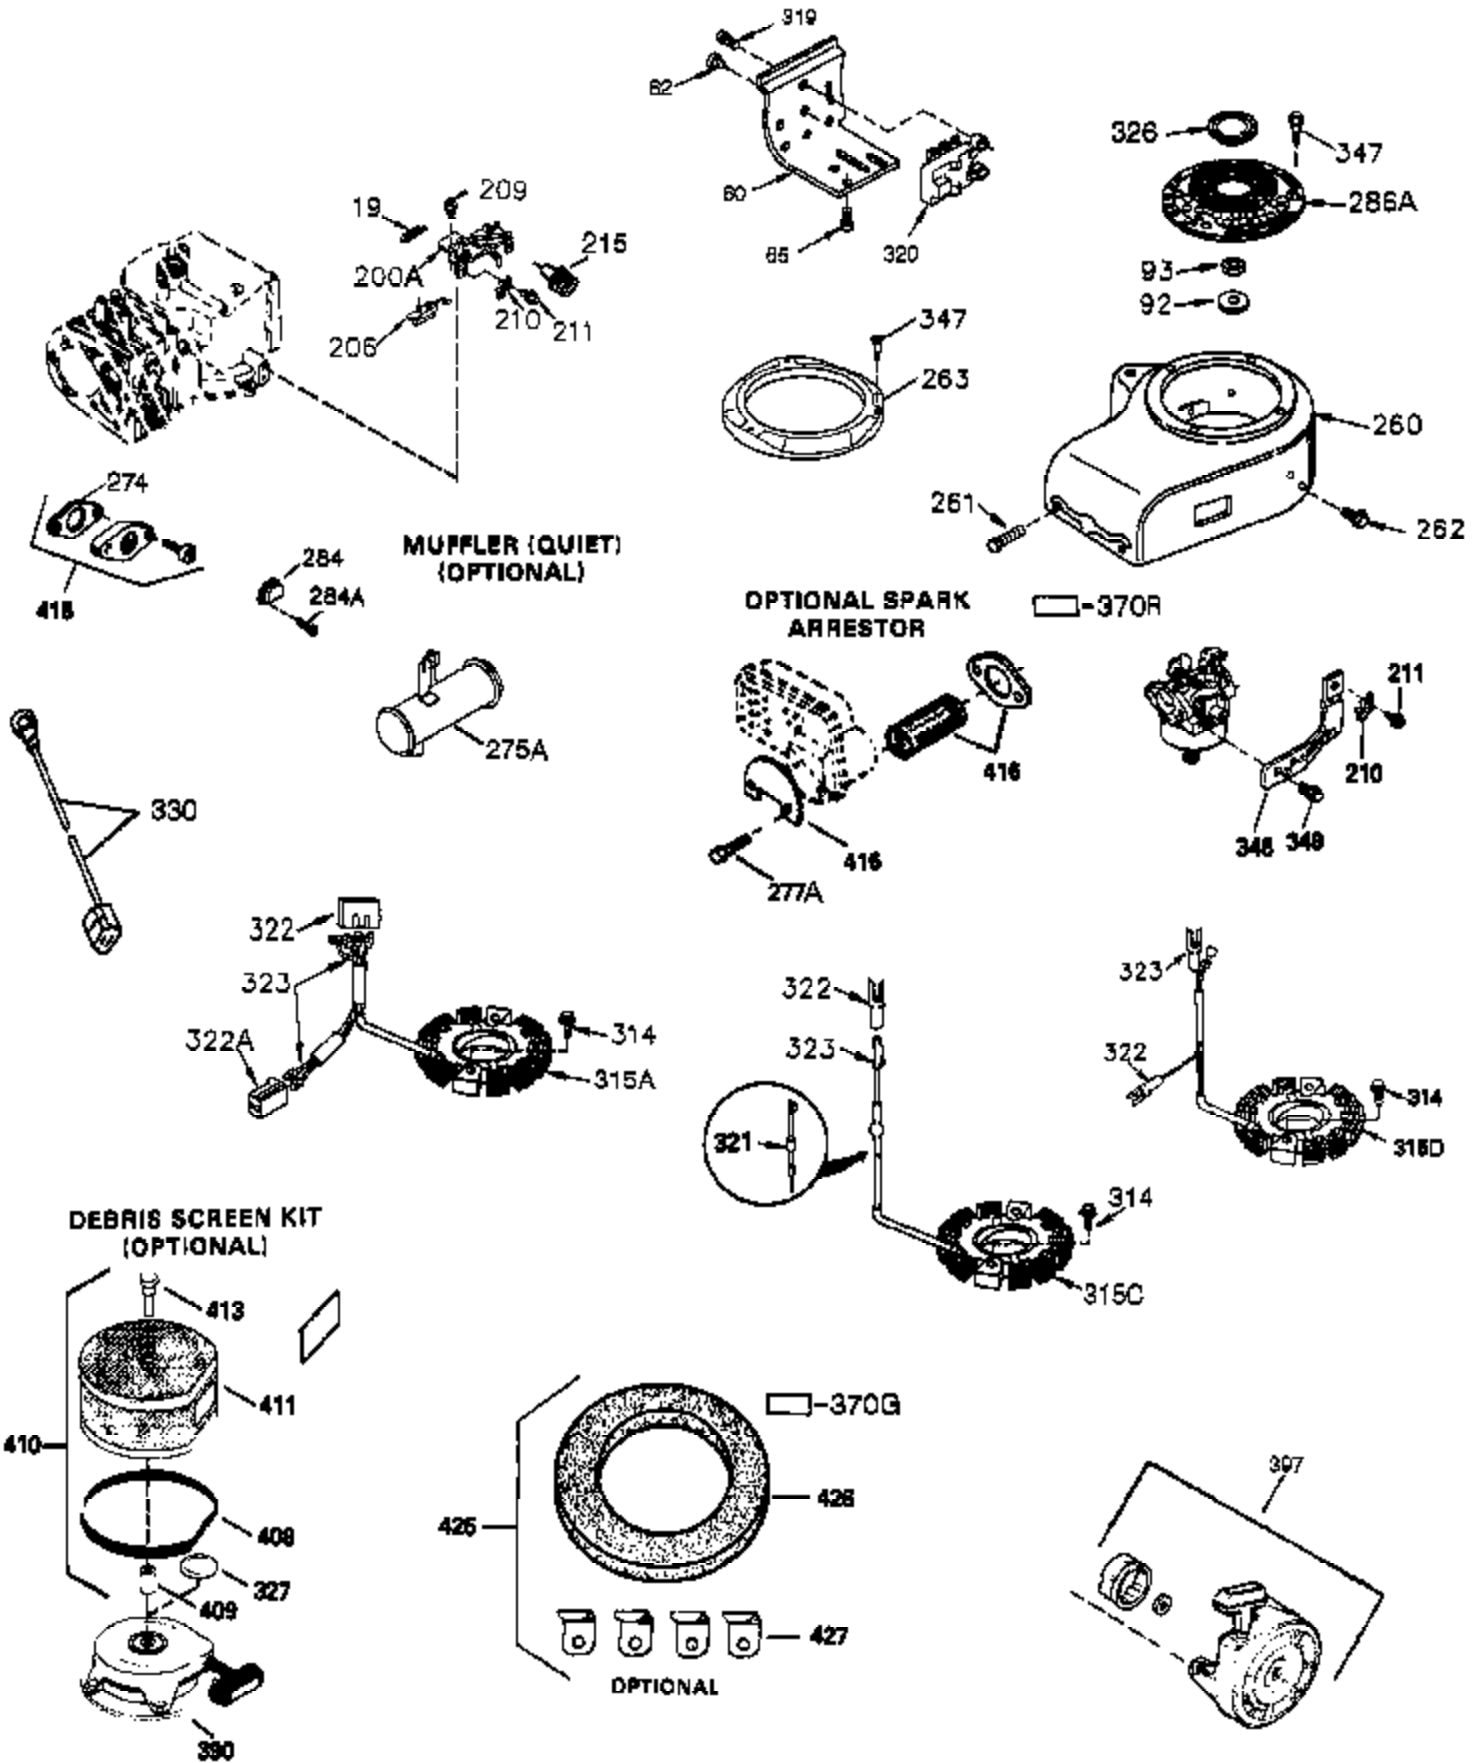

Ref #	Part Number	Qty	Description
19	36495	1	Extension Spring
60	33273A	1	Blower Housing Extension
62	650760	1	Screw, 8-32 x 3/8"
65	650128	1	Screw, 10-24 x 1/2"
92	650880	1	Lock Washer
93	650881	1	Flywheel Nut
171	28424	1	Breather Element
209	650902	2	Screw, 10-32 x 7/16"
210	27793	1	Conduit Clip
211	28942	1	Screw, 10-32 x 3/8"
260	36266	1	Blower Housing
261	650788	2	Screw, 5/16-18 x 3/4"
262	29747B	2	Screw, Torx T-40, 5/16-24 x 21/32"
263	35963	1	Trim Ring
314	650873	2	Screw, 1/4-20 x 3/4"
321	611161	1	Diode
322	610921	1	Connector Body
323	610922	1	Terminal
326	36210	1	Screen Plug
347	650949	3	Screw, 10-32 x 9/16"
370R	37317	1	Warning Decal
416	34479A	1	Spark Arrestor Screen Kit (Optional)
900	0	1	Rep. Engine 752329, order from, 71-99 9
900	0	1	Rep. SB 752312A, order from 71-999