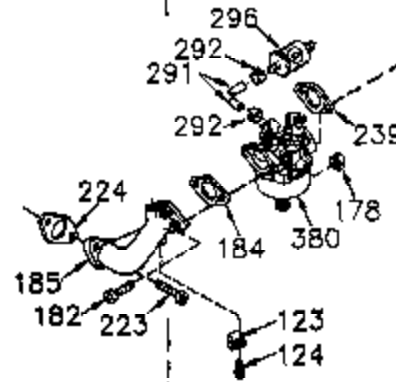

CONTINUED FROM PAGE 2

Ref #	Part Number	Qty	Description
30	35429A	1	Crankshaft
31	35327	1	Counterbalance Gear
40	35776A	1	Piston, Pin & Ring Set (Std.)
40	35777A	1	Piston, Pin & Ring Set (.010" OS)
40	35778A	1	Piston, Pin & Ring Set (.020" OS)
41	35773A	1	Piston & Pin Ass'y. (Std.) (Incl. 43)
41	35774A	1	Piston & Pin Ass'y. (.010" OS) (Incl. 43)
41	35775A	1	Piston & Pin Ass'y. (.020" OS) (Incl. 43)
42	35779	1	Ring Set (Std.)
42	35780	1	Ring Set (.010" OS)
42	35781	1	Ring Set (.020" OS)
43	35772	2	Piston Pin Retaining Ring
45	36895	1	Connecting Rod Ass'y. (Incl. 47)
47	651033	2	Connecting Rod Bolt
48	34034	2	Valve Lifter
50	35381	1	Camshaft (MCR)
51	35315A	1	Counterbalance Weight
52	31356	1	Oil Pump Ass'y.
69	35317	1	* Mounting Flange Gasket
70	35711A	1	Mounting Flange (Incl. 72, 75 & 80)
72	31927	1	Oil Drain Plug
75	35319	1	Oil Seal
80	35783	1	Governor Shaft
81	30590A	2	Washer
82	35378	1	Governor Gear Ass'y. (Incl. 81)
83	30588A	1	Governor Spool
84	29193	2	Retaining Ring
86	650833	7	Screw, 1/4-20 x 1-3/16"
88	31707A	1	Spacer (Incl. 81)
89	32589	1	Flywheel Key
123	33261	1	Intake Pipe Brace
124	651031	3	Screw, 1/4-20 x 9/16"
171	28424	1	Breather Element
178	29752	2	Nut & Lock Washer, 1/4-28
182	30088A	2	Screw, 1/4-28 x 1"
184	33263	1	* Carburetor To Intake Pipe Gasket
185	34926	1	Intake Pipe
223	650378	2	Screw, Torx T-30, 5/16-18 x 1-1/8"
224	27915A	1	* Intake Pipe Gasket
234	650825	2	Nut & Lock Washer, 1/4-20
238	650834	2	Screw, 10-32 x 1-17/32"
239	33629	1	* Air Cleaner Gasket
240	35538B	1	Air Cleaner Body (Incl. 239)
245A	35404	1	Air Cleaner Filter
245	35403	1	Air Cleaner Filter (Incl. 234)
250	35961	1	Air Cleaner Cover
251	650886	2	Wing Nut, 1/4-20
292	26460	1	Fuel Line Clamp
305	35574	1	Oil Fill Tube
307	35499	1	"O" Ring
308	35437	1	Fill Tube Clip
310	35576	1	Dipstick
380	640091	1	Carburetor (Incl. 184)
400	36452A	1	* Gasket Set (Incl. items marked PK in notes) Incl. part #'s 26756 (1), 27272A (2), 27896A (2), 27915A (1), 29673 (1), 33263 (1), 33629 (1), 34041A (1), 34327A (1), 34698A (1), 34912 (1), 34923A (1), 35262A (1), 35317 (1), 35865 (1)