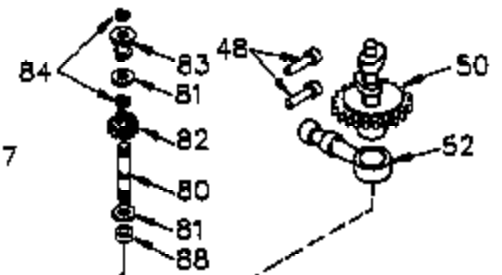

CONTINUED FROM PAGE 2

Ref #	Part Number	Qty	Description
30	35429A	1	Crankshaft
31	35327	1	Counterbalance Gear
40	35776	1	Piston, Pin & Ring Set (Std.)
40	35777	1	Piston, Pin & Ring Set (.010" OS)
40	35778	1	Piston, Pin & Ring Set (.020" OS)
41	35773	1	Piston & Pin Ass'y. (Std.) (Incl. 43)
41	35774	1	Piston & Pin Ass'y. (.010" OS) (Incl. 43)
41	35775	1	Piston & Pin Ass'y. (.020" OS) (Incl. 43)
42	35779	1	Ring Set (Std.)
42	35780	1	Ring Set (.010" OS)
42	35781	1	Ring Set (.020" OS)
43	35772	2	Piston Pin Retaining Ring
45	36895	1	Connecting Rod Ass'y. (Incl. 47)
47	651033	2	Connecting Rod Bolt
48	34034	2	Valve Lifter
50	35381	1	Camshaft (MCR)
51	35315A	1	Counterbalance Weight
52	31356	1	Oil Pump Ass'y.
69	35317	1	* Mounting Flange Gasket
70	35711A	1	Mounting Flange (Incl. 72, 75 & 80)
72	31927	1	Oil Drain Plug
75	35319	1	Oil Seal
80	35783	1	Governor Shaft
81	30590A	2	Washer
82	35378	1	Governor Gear Ass'y. (Incl. 81)
83	30588A	1	Governor Spool
84	29193	2	Retaining Ring
86	650833	7	Screw, 1/4-20 x 1-3/16"
88	31707A	1	Spacer (Incl. 81)
89	32589	1	Flywheel Key
123	33261	1	Intake Pipe Brace
124	651031	3	Screw, 1/4-20 x 9/16"
171	28424	1	Breather Element
178	29752	2	Nut & Lock Washer, 1/4-28
182	30088A	2	Screw, 1/4-28 x 1"
184	33263	1	* Carburetor To Intake Pipe Gasket
185	34926	1	Intake Pipe
223	650378	2	Screw, Torx T-30, 5/16-18 x 1-1/8"
224	27915A	1	* Intake Pipe Gasket
234	650825	2	Nut & Lock Washer, 1/4-20
238	650834	2	Screw, 10-32 x 1-17/32"
239	33629	1	* Air Cleaner Gasket
240	35538B	1	Air Cleaner Body (Incl. 239)
245	35403	1	Air Cleaner Filter (Incl. 234)
245A	35404	1	Air Cleaner Filter
250	35961	1	Air Cleaner Cover
251	650886	2	Wing Nut, 1/4-20
292	26460	2	Fuel Line Clamp
305	35574	1	Oil Fill Tube
307	35499	1	"O" Ring
308	35437	1	Fill Tube Clip
310	35576	1	Dipstick
380	632691	1	Carburetor (Incl. 184)
400	36452A	1	* Gasket Set (Incl. items marked PK in notes) Incl. part #'s 26756 (1), 27272A (2), 27896A (2), 27915A (1), 29673 (1), 33263 (1), 33629 (1), 34041A (1), 34327A (1), 34698A (1), 34912 (1), 34923A (1), 35262A (1), 35317 (1), 35865 (1)