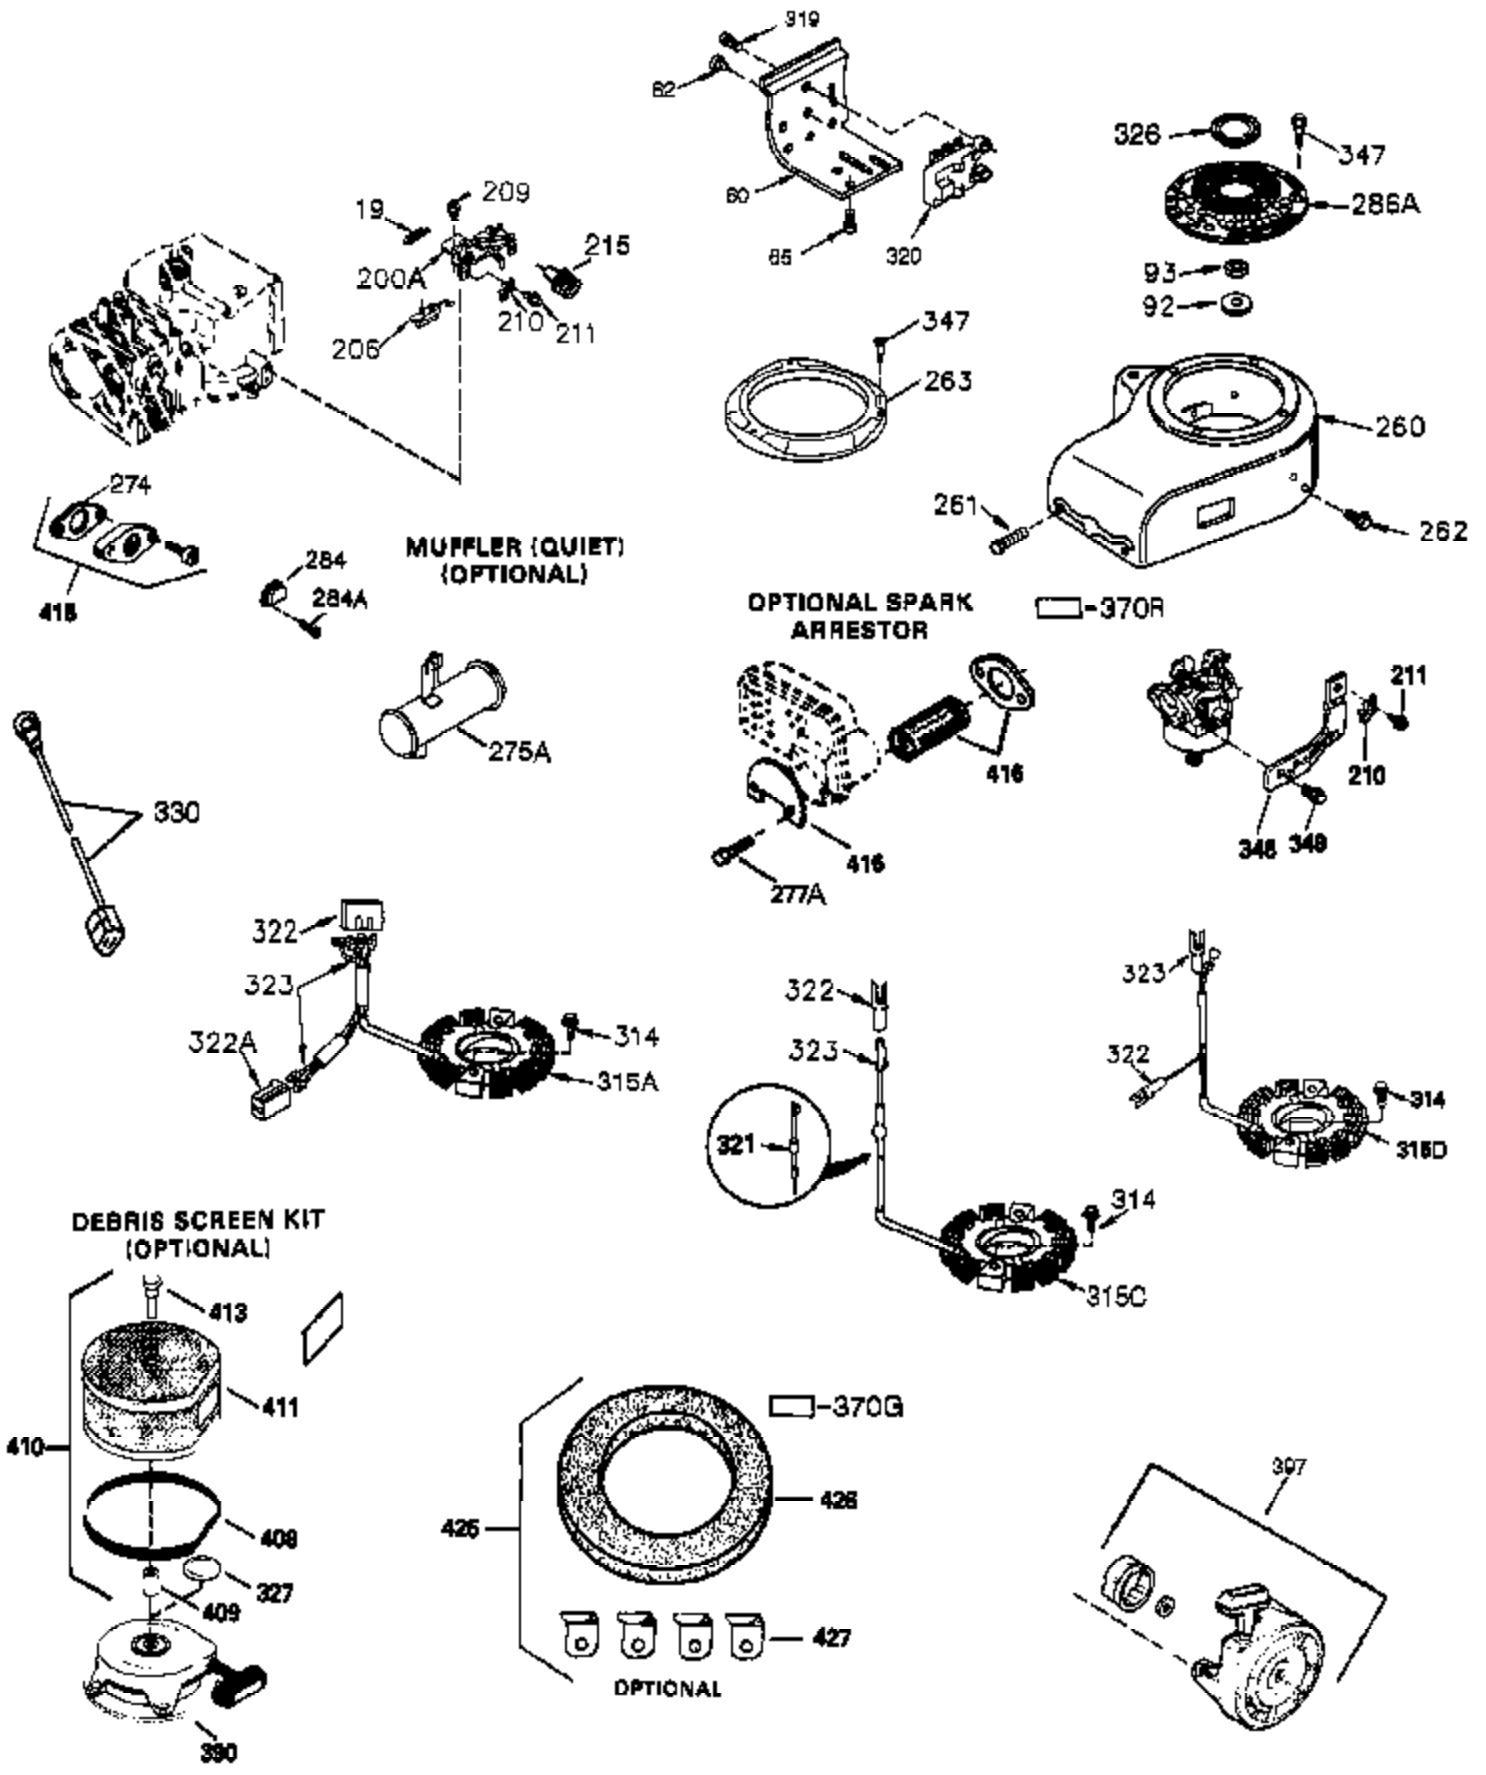

Ref #	Part Number	Qty	Description
60	33273A	1	Blower Housing Extension
62	650760	1	Screw, 8-32 x 3/8"
65	650128	1	Screw, 10-24 x 1/2"
92	650880	1	Lock Washer
93	650881	1	Flywheel Nut
171	28424	1	Breather Element
209	650902	2	Screw, 10-32 x 7/16"
210	27793	1	Conduit Clip
211	28942	1	Screw, 10-32 x 3/8"
260	36266	1	Blower Housing
261	650788	2	Screw, 5/16-18 x 3/4"
262	29747B	2	Screw, Torx T-40, 5/16-24 x 21/32"
263	35963	1	Trim Ring
314	650873	2	Screw, 1/4-20 x 3/4"
321	611161	1	Diode
322	610921	1	Connector Body
323	610922	1	Terminal
326	36210	1	Screen Plug
347	650949	3	Screw, 10-32 x 9/16"
900	0	1	Replacement EN 752283C, order from, 7 1-999
900	0	1	Replacement SB 752312A, order from 71 -999