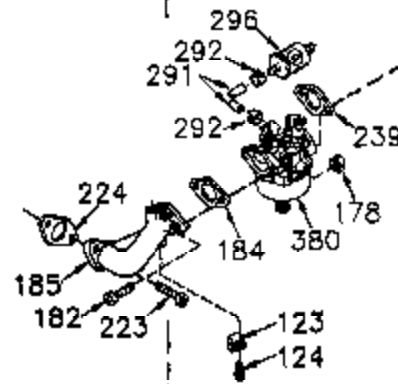

CONTINUED FROM PAGE 2

Ref #	Part Number	Qty	Description
30	35429A	1	Crankshaft
31	35327	1	Counterbalance Gear
40	35776	1	Piston, Pin & Ring Set (Std.)
40	35777	1	Piston, Pin & Ring Set (.010" OS)
40	35778	1	Piston, Pin & Ring Set (.020" OS)
41	35773	1	Piston & Pin Ass'y. (Std.) (Incl. 43)
41	35774	1	Piston & Pin Ass'y. (.010" OS) (Incl. 43)
41	35775	1	Piston & Pin Ass'y. (.020" OS) (Incl. 43)
42	35779	1	Ring Set (Std.)
42	35780	1	Ring Set (.010" OS)
42	35781	1	Ring Set (.020" OS)
43	35772	2	Piston Pin Retaining Ring
45	36895	1	Connecting Rod Ass'y. (Incl. 47)
47	651033	2	Connecting Rod Bolt
48	34034	2	Valve Lifter
50	35381	1	Camshaft (MCR)
51	35315A	1	Counterbalance Weight
52	31356	1	Oil Pump Ass'y.
69	35317	1	* Mounting Flange Gasket
70	35711A	1	Mounting Flange (Incl. 72, 75 & 80)
72	31927	1	Oil Drain Plug
75	35319	1	Oil Seal
80	35783	1	Governor Shaft
81	30590A	2	Washer
82	35378	1	Governor Gear Ass'y. (Incl. 81)
83	30588A	1	Governor Spool
84	29193	2	Retaining Ring
86	650833	7	Screw, 1/4-20 x 1-3/16"
88	31707A	1	Spacer (Incl. 81)
89	32589	1	Flywheel Key
123	33261	1	Intake Pipe Brace
124	651031	3	Screw, 1/4-20 x 9/16"
171	28424	1	Breather Element
178	29752	2	Nut & Lock Washer, 1/4-28
182	30088A	2	Screw, 1/4-28 x 1"
184	33263	1	* Carburetor To Intake Pipe Gasket
185	34926	1	Intake Pipe
223	650378	2	Screw, Torx T-30, 5/16-18 x 1-1/8"
224	27915A	1	* Intake Pipe Gasket
234	650825	2	Nut & Lock Washer, 1/4-20
238	650834	2	Screw, 10-32 x 1-17/32"
239	33629	1	* Air Cleaner Gasket
240	35538B	1	Air Cleaner Body (Incl. 239)
245	35403	1	Air Cleaner Filter (Incl. 234)
245A	35404	1	Air Cleaner Filter
250	35961	1	Air Cleaner Cover
251	650886	2	Wing Nut, 1/4-20
292	26460	2	Fuel Line Clamp
305	35574	1	Oil Fill Tube
307	35499	1	"O" Ring
308	35437	1	Fill Tube Clip
310	35576	1	Dipstick
380	632691	1	Carburetor (Incl. 184)
400	36452A	1	* Gasket Set (Incl. items marked PK in notes) Incl. part #'s 26756 (1), 27272A (2), 27896A (2), 27915A (1), 29673 (1), 33263 (1), 33629 (1), 34041A (1), 34327A (1), 34698A (1), 34912 (1), 34923A (1), 35262A (1), 35317 (1), 35865 (1)