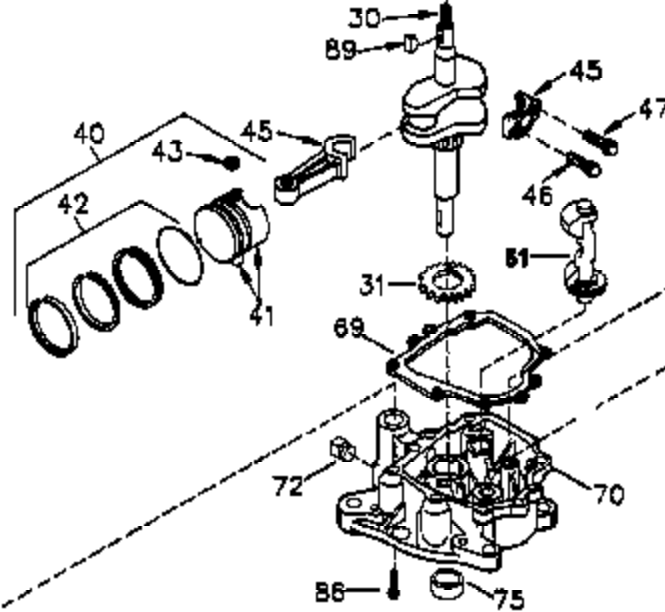

CONTINUED FROM PAGE 2

Ref #	Part Number	Qty	Description
30	35429A	1	Crankshaft
31	35327	1	Counterbalance Gear
40	35776	1	Piston, Pin & Ring Set (Std.)
40	35777	1	Piston, Pin & Ring Set (.010" OS)
40	35778	1	Piston, Pin & Ring Set (.020" OS)
41	35773	1	Piston & Pin Ass'y. (Std.) (Incl. 43)
41	35774	1	Piston & Pin Ass'y. (.010" OS) (Incl. 43)
41	35775	1	Piston & Pin Ass'y. (.020" OS) (Incl. 43)
42	35779	1	Ring Set (Std.)
42	35780	1	Ring Set (.010" OS)
42	35781	1	Ring Set (.020" OS)
43	35772	2	Piston Pin Retaining Ring
45	36895	1	Connecting Rod Ass'y. (Incl. 47)
47	651033	2	Connecting Rod Bolt
48	34034	2	Valve Lifter
50	35381	1	Camshaft (MCR)
51	35315A	1	Counterbalance Weight
52	31356	1	Oil Pump Ass'y.
69	35317	1	* Mounting Flange Gasket
70	35711A	1	Mounting Flange (Incl. 72, 75 & 80)
72	31927	1	Oil Drain Plug
75	35319	1	Oil Seal
80	35783	1	Governor Shaft
81	30590A	2	Washer
82	35378	1	Governor Gear Ass'y. (Incl. 81)
83	30588A	1	Governor Spool
84	29193	2	Retaining Ring
86	650833	7	Screw, 1/4-20 x 1-3/16"
88	31707A	1	Spacer (Incl. 81)
89	32589	1	Flywheel Key
123	33261	1	Intake Pipe Brace
124	651031	3	Screw, 1/4-20 x 9/16"
171	28424	1	Breather Element
178	29752	2	Nut & Lock Washer, 1/4-28
182	30088A	2	Screw, 1/4-28 x 1"
184	33263	1	* Carburetor To Intake Pipe Gasket
185	34926	1	Intake Pipe
223	650378	2	Screw, Torx T-30, 5/16-18 x 1-1/8"
224	27915A	1	* Intake Pipe Gasket
234	650825	2	Nut & Lock Washer, 1/4-20
238	650834	2	Screw, 10-32 x 1-17/32"
239	33629	1	* Air Cleaner Gasket
240	35538B	1	Air Cleaner Body (Incl. 239)
245	35403	1	Air Cleaner Filter (Incl. 234)
245A	35404	1	Air Cleaner Filter
250	35961	1	Air Cleaner Cover
251	650886	2	Wing Nut, 1/4-20
292	26460	2	Fuel Line Clamp
305	35574	1	Oil Fill Tube
307	35499	1	"O" Ring
308	35437	1	Fill Tube Clip
310	35576	1	Dipstick
380	632691	1	Carburetor (Incl. 184)
400	36452A	1	* Gasket Set (Incl. items marked PK in notes) Incl. part #'s 26756 (1), 27272A (2), 27896A (2), 27915A (1), 29673 (1), 33263 (1), 33629 (1), 34041A (1), 34327A (1), 34698A (1), 34912 (1), 34923A (1), 35262A (1), 35317 (1), 35865 (1)