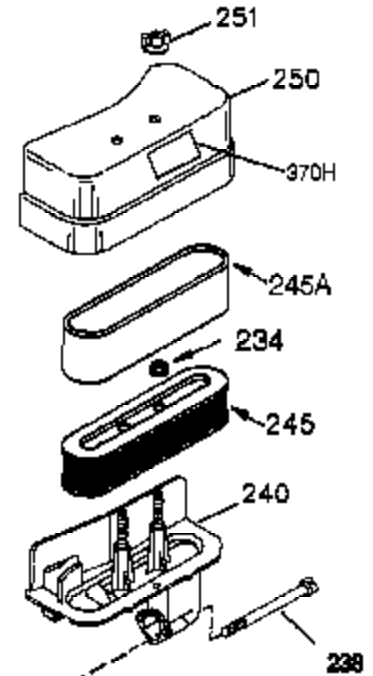

CONTINUED FROM PAGE 2

Engine Parts List #2

Ref #	Part Number	Qty	Description
30	35429A	1	Crankshaft
31	35327	1	Counterbalance Gear
40	35776	1	Piston, Pin & Ring Set (Std.)
40	35777	1	Piston, Pin & Ring Set (.010" OS)
40	35778	1	Piston, Pin & Ring Set (.020" OS)
41	35773	1	Piston & Pin Ass'y. (Std.) (Incl. 43)
41	35774	1	Piston & Pin Ass'y. (.010" OS) (Incl. 43)
41	35775	1	Piston & Pin Ass'y. (.020" OS) (Incl. 43)
42	35779	1	Ring Set (Std.)
42	35780	1	Ring Set (.010" OS)
42	35781	1	Ring Set (.020" OS)
43	35772	2	Piston Pin Retaining Ring
45	35330A	1	Connecting Rod Ass'y. (Incl. 46 & 47)
46	650908	1	Connecting Rod Bolt
47	650882	1	Connecting Rod Bolt
48	34034	2	Valve Lifter
50	35381	1	Camshaft (MCR)
51	35315A	1	Counterbalance Weight
52	31356	1	Oil Pump Ass'y.
69	35317	1	* Mounting Flange Gasket
70	35711A	1	Mounting Flange (Incl. 72, 75 & 80)
72	31927	1	Oil Drain Plug
75	35319	1	Oil Seal
80	35783	1	Governor Shaft
81	30590A	2	Washer
82	35378	1	Governor Gear Ass'y. (Incl. 81)
83	30588A	1	Governor Spool
84	29193	2	Retaining Ring
86	650833	7	Screw, 1/4-20 x 1-3/16"
88	31707A	1	Spacer (Incl. 81)
89	32589	1	Flywheel Key
123	33261	1	Intake Pipe Brace
124	650738	3	Screw, 1/4-20 x 5/8"
171	28424	1	Breather Element
178	29752	2	Nut & Lock Washer, 1/4-28
182	30088A	2	Screw, 1/4-28 x 1"
184	33263	1	* Carburetor To Intake Pipe Gasket
185	34926	1	Intake Pipe
223	650378	2	Screw, Torx T-30, 5/16-18 x 1-1/8"
224	27915A	1	* Intake Pipe Gasket
234	650825	2	Nut & Lock Washer, 1/4-20
238	650834	2	Screw, 10-32 x 1-17/32"
239	33629	1	* Air Cleaner Gasket
240	35538B	1	Air Cleaner Body (Incl. 239)
245	35403	1	Air Cleaner Filter (Incl. 234)
245A	35404	1	Air Cleaner Filter
250	35961	1	Air Cleaner Cover
251	650886	2	Wing Nut, 1/4-20
292	26460	2	Fuel Line Clamp
305	35574	1	Oil Fill Tube
307	35499	1	"O" Ring
308	35437	1	Fill Tube Clip
310	35576	1	Dipstick
380	632691	1	Carburetor (Incl. 184)