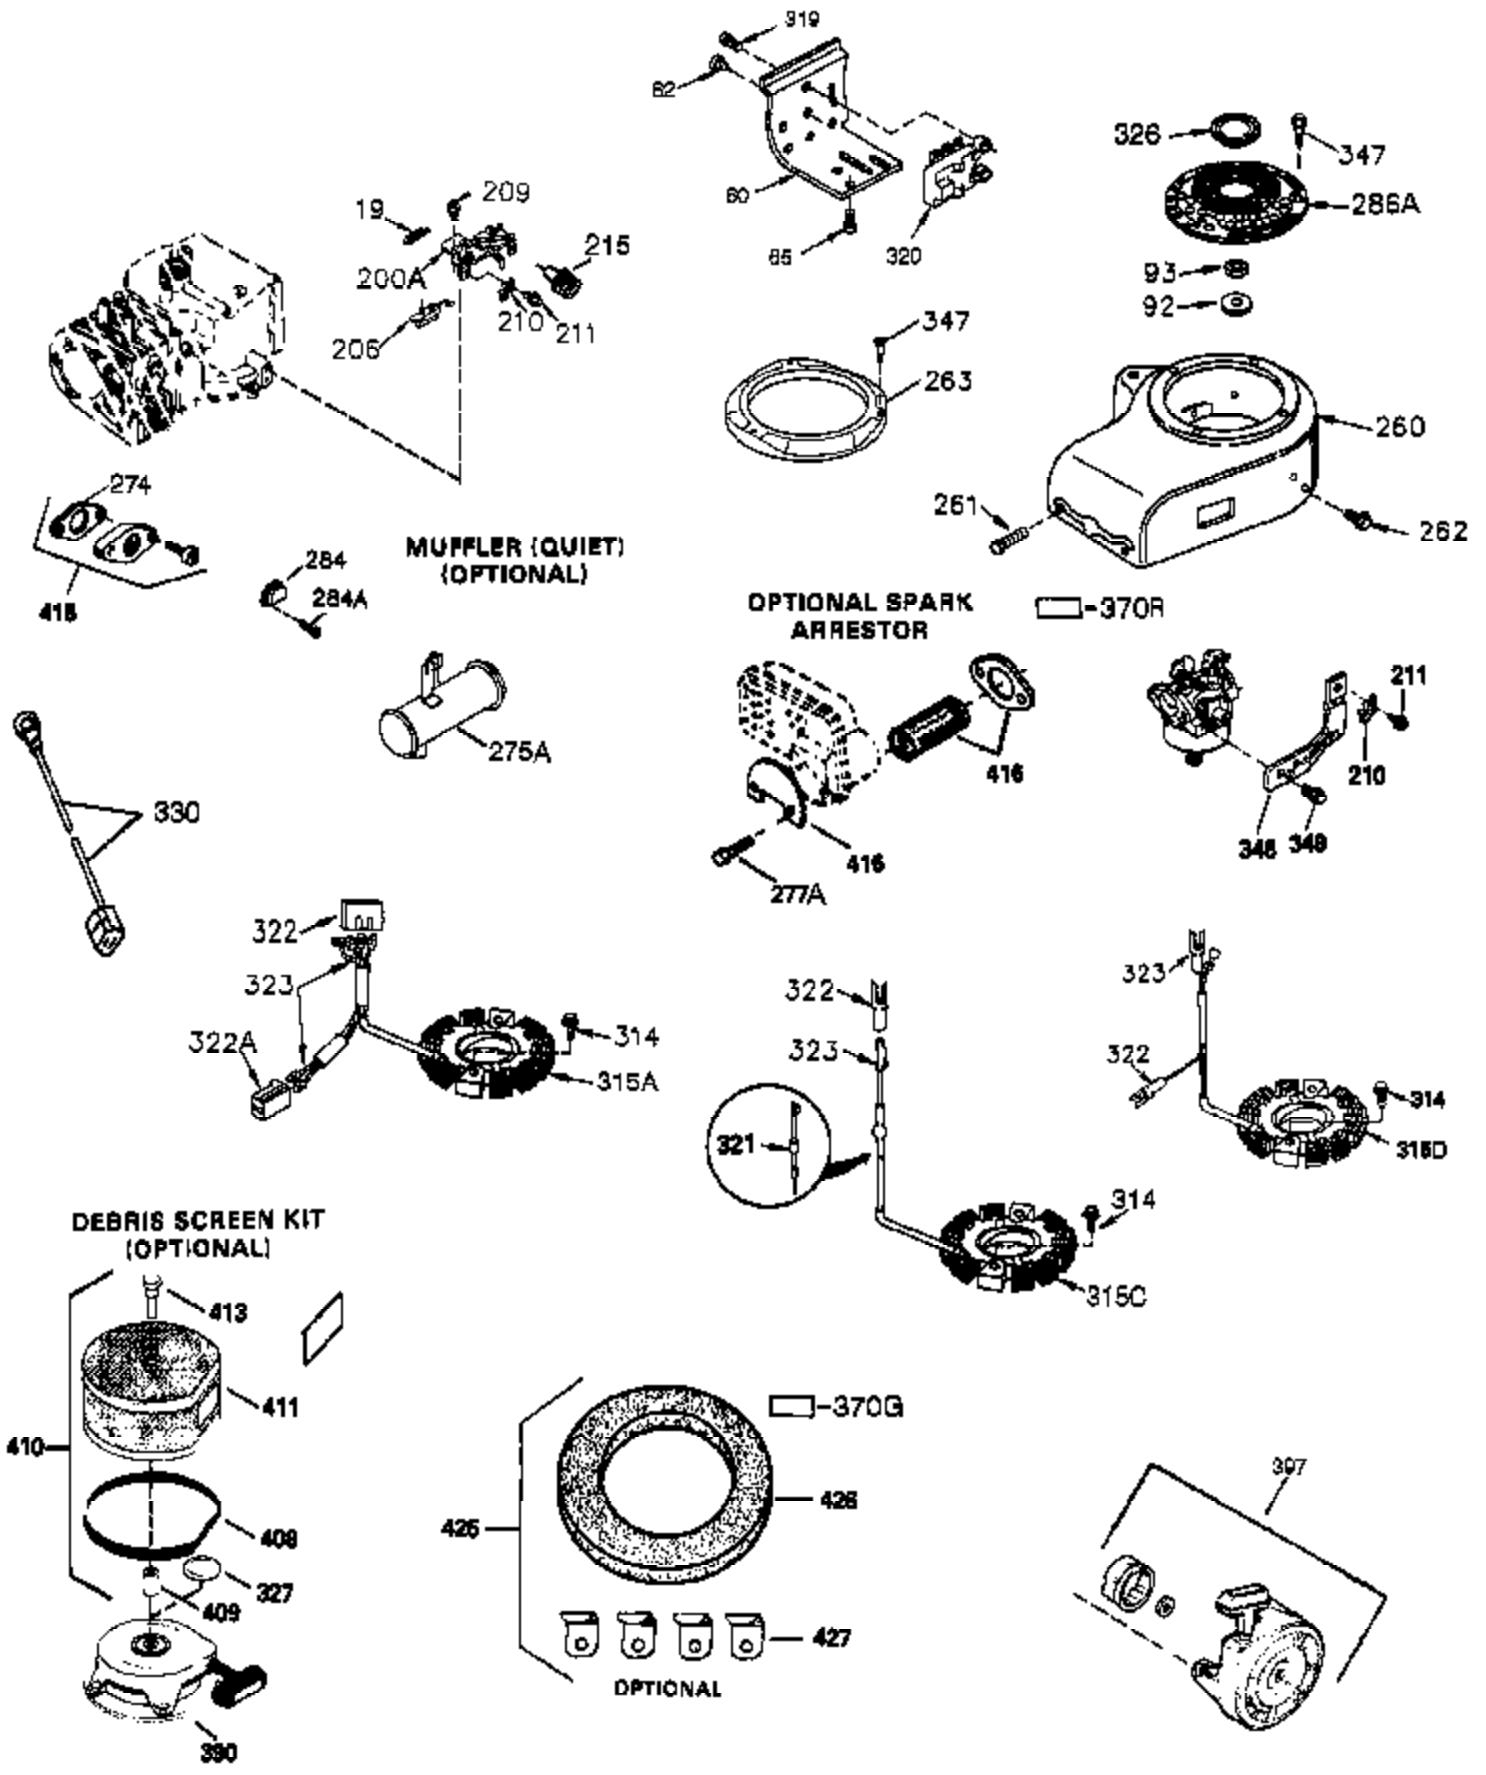

Ref #	Part Number	Qty	Description
60	33273A	1	Blower Housing Extension
62	650760	1	Screw, 8-32 x 3/8"
65	650128	1	Screw, 10-24 x 1/2"
92	650880	1	Lock Washer
93	650881	1	Flywheel Nut
171	28424	1	Breather Element
209	650902	2	Screw, 10-32 x 7/16"
210	27793	1	Conduit Clip
211	28942	1	Screw, 10-32 x 3/8"
260	36266	1	Blower Housing
261	650788	2	Screw, 5/16-18 x 3/4"
262	29747B	2	Screw, Torx T-40, 5/16-24 x 21/32"
263	35963	1	Trim Ring
314	650873	2	Screw, 1/4-20 x 3/4"
321	611161	1	Diode
322	610921	1	Connector Body
323	610922	1	Terminal
326	36210	1	Screen Plug
347	650949	3	Screw, 10-32 x 9/16"