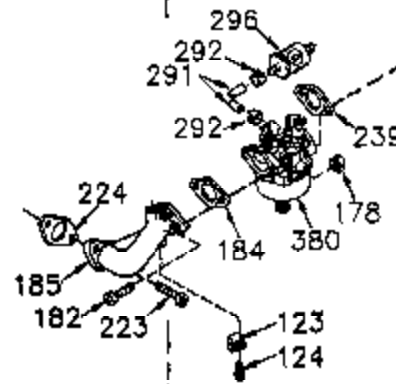

CONTINUED FROM PAGE 2

Engine Parts List #2

Ref #	Part Number	Qty	Description
30	35429A	1	Crankshaft
31	35327	1	Counterbalance Gear
40	35776	1	Piston, Pin & Ring Set (Std.)
40	35777	1	Piston, Pin & Ring Set (.010" OS)
40	35778	1	Piston, Pin & Ring Set (.020" OS)
41	35773	1	Piston & Pin Ass'y. (Std.) (Incl. 43)
41	35774	1	Piston & Pin Ass'y. (.010" OS) (Incl. 43)
41	35775	1	Piston & Pin Ass'y. (.020" OS) (Incl. 43)
42	35779	1	Ring Set (Std.)
42	35780	1	Ring Set (.010" OS)
42	35781	1	Ring Set (.020" OS)
43	35772	2	Piston Pin Retaining Ring
45	35330A	1	Connecting Rod Ass'y. (Incl. 46 & 47)
46	650908	1	Connecting Rod Bolt
47	650882	1	Connecting Rod Bolt
48	34034	2	Valve Lifter
50	35381	1	Camshaft (MCR)
51	35315A	1	Counterbalance Weight
52	31356	1	Oil Pump Ass'y.
69	35317	1	* Mounting Flange Gasket
70	35711A	1	Mounting Flange (Incl. 72, 75 & 80)
72	31927	1	Oil Drain Plug
75	35319	1	Oil Seal
80	35783	1	Governor Shaft
81	30590A	2	Washer
82	35378	1	Governor Gear Ass'y. (Incl. 81)
83	30588A	1	Governor Spool
84	29193	2	Retaining Ring
86	650833	7	Screw, 1/4-20 x 1-3/16"
88	31707A	1	Spacer (Incl. 81)
89	32589	1	Flywheel Key
123	33261	1	Intake Pipe Brace
124	650738	3	Screw, 1/4-20 x 5/8"
171	28424	1	Breather Element
178	29752	2	Nut & Lock Washer, 1/4-28
182	30088A	2	Screw, 1/4-28 x 1"
184	33263	1	* Carburetor To Intake Pipe Gasket
185	34926	1	Intake Pipe
223	650378	2	Screw, Torx T-30, 5/16-18 x 1-1/8"
224	27915A	1	* Intake Pipe Gasket
234	650825	2	Nut & Lock Washer, 1/4-20
238	650834	2	Screw, 10-32 x 1-17/32"
239	33629	1	* Air Cleaner Gasket
240	35538B	1	Air Cleaner Body (Incl. 239)
245	35403	1	Air Cleaner Filter (Incl. 234)
245A	35404	1	Air Cleaner Filter
250	35961	1	Air Cleaner Cover
251	650886	2	Wing Nut, 1/4-20
292	26460	2	Fuel Line Clamp
305	35574	1	Oil Fill Tube
307	35499	1	"O" Ring
308	35437	1	Fill Tube Clip
310	35576	1	Dipstick
380	632691	1	Carburetor (Incl. 184)