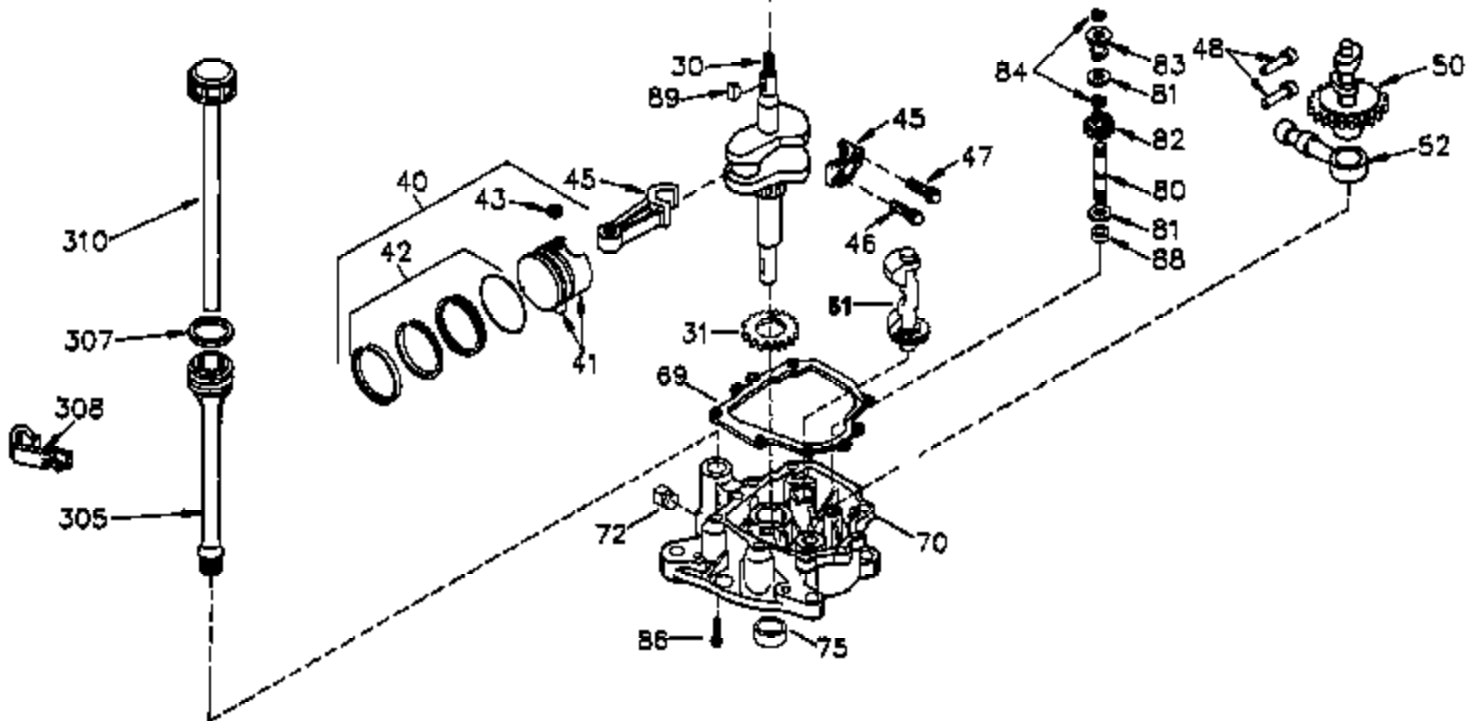

CONTINUED FROM PAGE 2

Engine Parts List #2

Ref #	Part Number	Qty	Description
30	35429A	1	Crankshaft
31	35327	1	Counterbalance Gear
40	35776	1	Piston, Pin & Ring Set (Std.)
40	35777	1	Piston, Pin & Ring Set (.010" OS)
40	35778	1	Piston, Pin & Ring Set (.020" OS)
41	35773	1	Piston & Pin Ass'y. (Std.) (Incl. 43)
41	35774	1	Piston & Pin Ass'y. (.010" OS) (Incl. 43)
41	35775	1	Piston & Pin Ass'y. (.020" OS) (Incl. 43)
42	35779	1	Ring Set (Std.)
42	35780	1	Ring Set (.010" OS)
42	35781	1	Ring Set (.020" OS)
43	35772	2	Piston Pin Retaining Ring
45	35330A	1	Connecting Rod Ass'y. (Incl. 46 & 47)
46	650908	1	Connecting Rod Bolt
47	650882	1	Connecting Rod Bolt
48	34034	2	Valve Lifter
50	35381	1	Camshaft (MCR)
51	35315A	1	Counterbalance Weight
52	31356	1	Oil Pump Ass'y.
69	35317	1	* Mounting Flange Gasket
70	35711A	1	Mounting Flange (Incl. 72, 75 & 80)
72	31927	1	Oil Drain Plug
75	35319	1	Oil Seal
80	35783	1	Governor Shaft
81	30590A	2	Washer
82	35378	1	Governor Gear Ass'y. (Incl. 81)
83	30588A	1	Governor Spool
84	29193	2	Retaining Ring
86	650833	7	Screw, 1/4-20 x 1-3/16"
88	31707A	1	Spacer (Incl. 81)
89	32589	1	Flywheel Key
123	33261	1	Intake Pipe Brace
124	650738	3	Screw, 1/4-20 x 5/8"
171	28424	1	Breather Element
178	29752	2	Nut & Lock Washer, 1/4-28
182	30088A	2	Screw, 1/4-28 x 1"
184	33263	1	* Carburetor To Intake Pipe Gasket
185	34926	1	Intake Pipe
223	650378	2	Screw, Torx T-30, 5/16-18 x 1-1/8"
224	27915A	1	* Intake Pipe Gasket
234	650825	2	Nut & Lock Washer, 1/4-20
238	650834	2	Screw, 10-32 x 1-17/32"
239	33629	1	* Air Cleaner Gasket
240	35538B	1	Air Cleaner Body (Incl. 239)
245	35403	1	Air Cleaner Filter (Incl. 234)
245A	35404	1	Air Cleaner Filter
250	35961	1	Air Cleaner Cover
251	650886	2	Wing Nut, 1/4-20
292	26460	2	Fuel Line Clamp
305	35574	1	Oil Fill Tube
307	35499	1	"O" Ring
308	35437	1	Fill Tube Clip
310	35576	1	Dipstick
380	632691	1	Carburetor (Incl. 184)