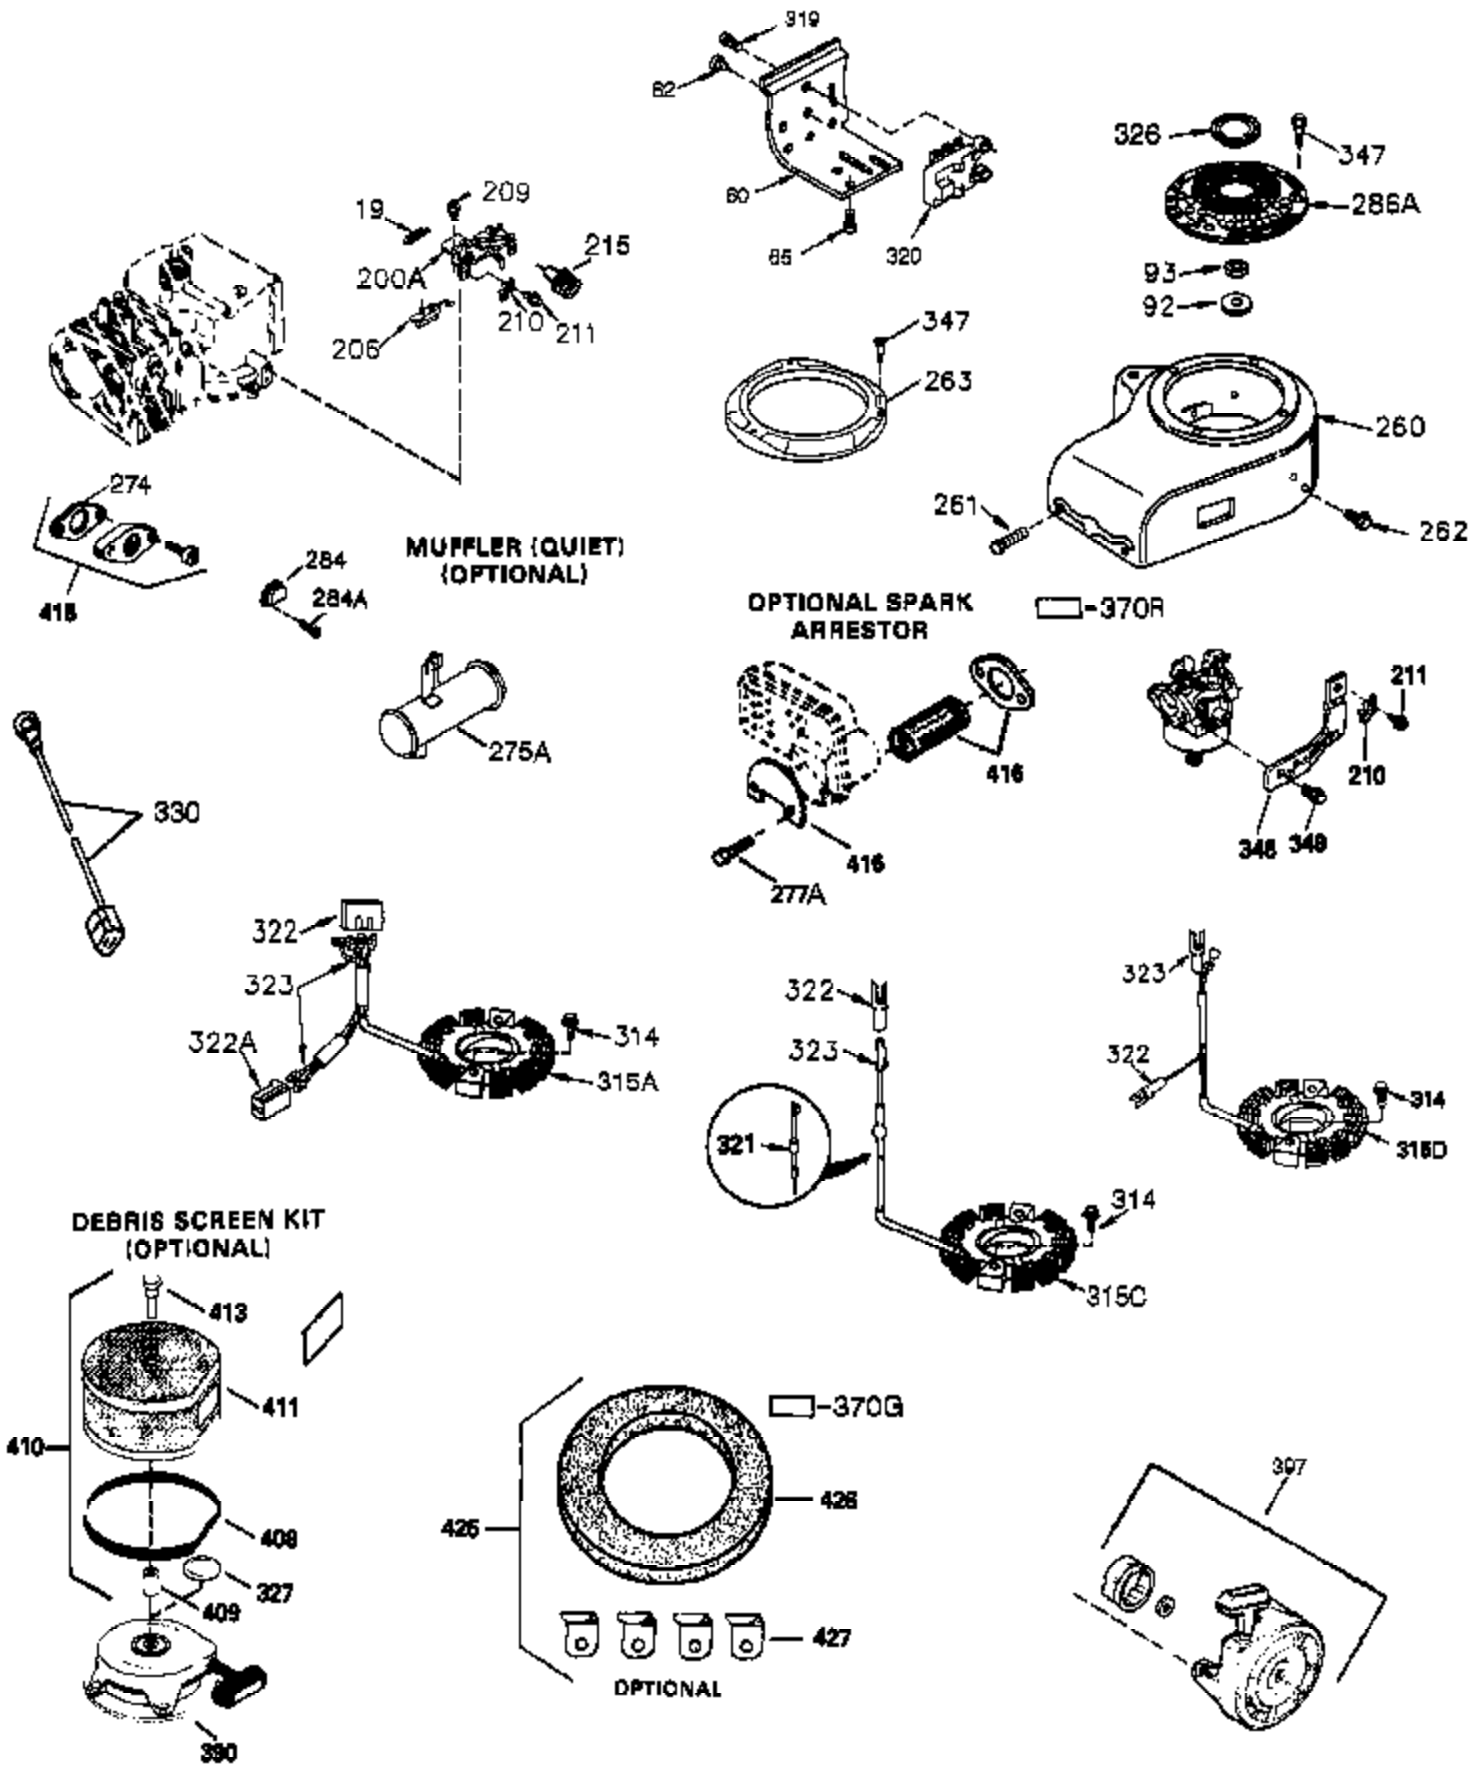

Ref #	Part Number	Qty	Description
60	33273A	1	Blower Housing Extension
62	650760	1	Screw, 8-32 x 3/8"
65	650128	1	Screw, 10-24 x 1/2"
92	650880	1	Lock Washer
93	650881	1	Flywheel Nut
171	28424	1	Breather Element
209	650902	2	Screw, 10-32 x 7/16"
210	27793	1	Conduit Clip
211	28942	1	Screw, 10-32 x 3/8"
260	36292	1	Blower Housing
261	650788	2	Screw, 5/16-18 x 3/4"
262	29747B	2	Screw, Torx T-40, 5/16-24 x 21/32"
263	35963	1	Trim Ring
314	650873	2	Screw, 1/4-20 x 3/4"
321	611161	1	Diode
322	611142	1	Connector Body
323	611118	2	Terminal
326	36210	1	Screen Plug
347	650949	3	Screw, 10-32 x 9/16"