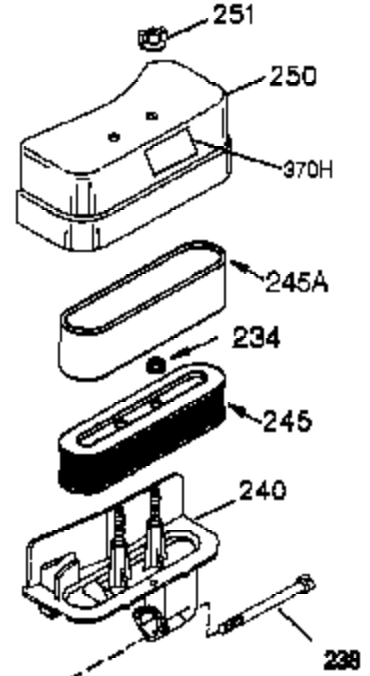

CONTINUED FROM PAGE 2

Engine Parts List #2

Ref #	Part Number	Qty	Description
30	35429A	1	Crankshaft
31	35327	1	Counterbalance Gear
40	35776	1	Piston, Pin & Ring Set (Std.)
40	35777	1	Piston, Pin & Ring Set (.010" OS)
40	35778	1	Piston, Pin & Ring Set (.020" OS)
41	35773	1	Piston & Pin Ass'y. (Std.) (Incl. 43)
41	35774	1	Piston & Pin Ass'y. (.010" OS) (Incl. 43)
41	35775	1	Piston & Pin Ass'y. (.020" OS) (Incl. 43)
42	35779	1	Ring Set (Std.)
42	35780	1	Ring Set (.010" OS)
42	35781	1	Ring Set (.020" OS)
43	35772	2	Piston Pin Retaining Ring
45	36895	1	Connecting Rod Ass'y. (Incl. 47)
47	651033	2	Connecting Rod Bolt
48	34034	2	Valve Lifter
50	35381	1	Camshaft (MCR)
51	35315A	1	Counterbalance Weight
52	31356	1	Oil Pump Ass'y.
69	35317	1	* Mounting Flange Gasket
70	35711A	1	Mounting Flange (Incl. 72, 75 & 80)
72	31927	1	Oil Drain Plug
75	35319	1	Oil Seal
80	35783	1	Governor Shaft
81	30590A	2	Washer
82	35378	1	Governor Gear Ass'y. (Incl. 81)
83	30588A	1	Governor Spool
84	29193	2	Retaining Ring
86	650833	7	Screw, 1/4-20 x 1-3/16"
88	31707A	1	Spacer (Incl. 81)
89	32589	1	Flywheel Key
123	33261	1	Intake Pipe Brace
124	651031	3	Screw, 1/4-20 x 9/16"
171	28424	1	Breather Element
178	29752	2	Nut & Lock Washer, 1/4-28
182	30088A	2	Screw, 1/4-28 x 1"
184	33263	1	* Carburetor To Intake Pipe Gasket
185	34926	1	Intake Pipe
223	650378	2	Screw, Torx T-30, 5/16-18 x 1-1/8"
224	27915A	1	* Intake Pipe Gasket
234	650825	2	Nut & Lock Washer, 1/4-20
238	650834	2	Screw, 10-32 x 1-17/32"
239	33629	1	* Air Cleaner Gasket
240	35538B	1	Air Cleaner Body (Incl. 239)
245	35403	1	Air Cleaner Filter (Incl. 234)
245A	35404	1	Air Cleaner Filter
250	35961	1	Air Cleaner Cover
251	650886	2	Wing Nut, 1/4-20
292	26460	3	Fuel Line Clamp
296	34279B	1	Fuel Filter (Incl. 292)
305	35574	1	Oil Fill Tube
307	35499	1	"O" Ring
308	35437	1	Fill Tube Clip
310	35576	1	Dipstick
380	632692	1	Carburetor (Incl. 184)
380	632692	1	Carburetor (Incl. 184)