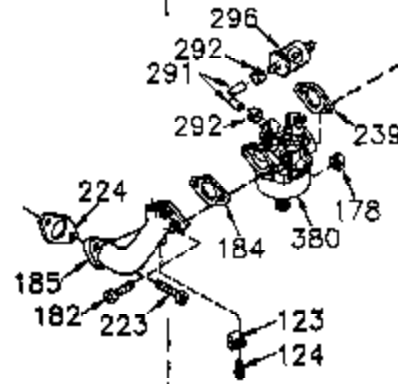

CONTINUED FROM PAGE 2

Engine Parts List #2

Ref #	Part Number	Qty	Description
30	35429A	1	Crankshaft
31	35327	1	Counterbalance Gear
40	35776	1	Piston, Pin & Ring Set (Std.)
40	35777	1	Piston, Pin & Ring Set (.010" OS)
40	35778	1	Piston, Pin & Ring Set (.020" OS)
41	35773	1	Piston & Pin Ass'y. (Std.) (Incl. 43)
41	35774	1	Piston & Pin Ass'y. (.010" OS) (Incl. 43)
41	35775	1	Piston & Pin Ass'y. (.020" OS) (Incl. 43)
42	35779	1	Ring Set (Std.)
42	35780	1	Ring Set (.010" OS)
42	35781	1	Ring Set (.020" OS)
43	35772	2	Piston Pin Retaining Ring
45	36895	1	Connecting Rod Ass'y. (Incl. 47)
47	651033	2	Connecting Rod Bolt
48	34034	2	Valve Lifter
50	35381	1	Camshaft (MCR)
51	35315A	1	Counterbalance Weight
52	31356	1	Oil Pump Ass'y.
69	35317	1	* Mounting Flange Gasket
70	35711A	1	Mounting Flange (Incl. 72, 75 & 80)
72	31927	1	Oil Drain Plug
75	35319	1	Oil Seal
80	35783	1	Governor Shaft
81	30590A	2	Washer
82	35378	1	Governor Gear Ass'y. (Incl. 81)
83	30588A	1	Governor Spool
84	29193	2	Retaining Ring
86	650833	7	Screw, 1/4-20 x 1-3/16"
88	31707A	1	Spacer (Incl. 81)
89	32589	1	Flywheel Key
123	33261	1	Intake Pipe Brace
124	651031	3	Screw, 1/4-20 x 9/16"
171	28424	1	Breather Element
178	29752	2	Nut & Lock Washer, 1/4-28
182	30088A	2	Screw, 1/4-28 x 1"
184	33263	1	* Carburetor To Intake Pipe Gasket
185	34926	1	Intake Pipe
223	650378	2	Screw, Torx T-30, 5/16-18 x 1-1/8"
224	27915A	1	* Intake Pipe Gasket
234	650825	2	Nut & Lock Washer, 1/4-20
238	650834	2	Screw, 10-32 x 1-17/32"
239	33629	1	* Air Cleaner Gasket
240	35538B	1	Air Cleaner Body (Incl. 239)
245	35403	1	Air Cleaner Filter (Incl. 234)
245A	35404	1	Air Cleaner Filter
250	35961	1	Air Cleaner Cover
251	650886	2	Wing Nut, 1/4-20
292	26460	3	Fuel Line Clamp
296	34279B	1	Fuel Filter (Incl. 292)
305	35574	1	Oil Fill Tube
307	35499	1	"O" Ring
308	35437	1	Fill Tube Clip
310	35576	1	Dipstick
380	632692	1	Carburetor (Incl. 184)
380	632692	1	Carburetor (Incl. 184)