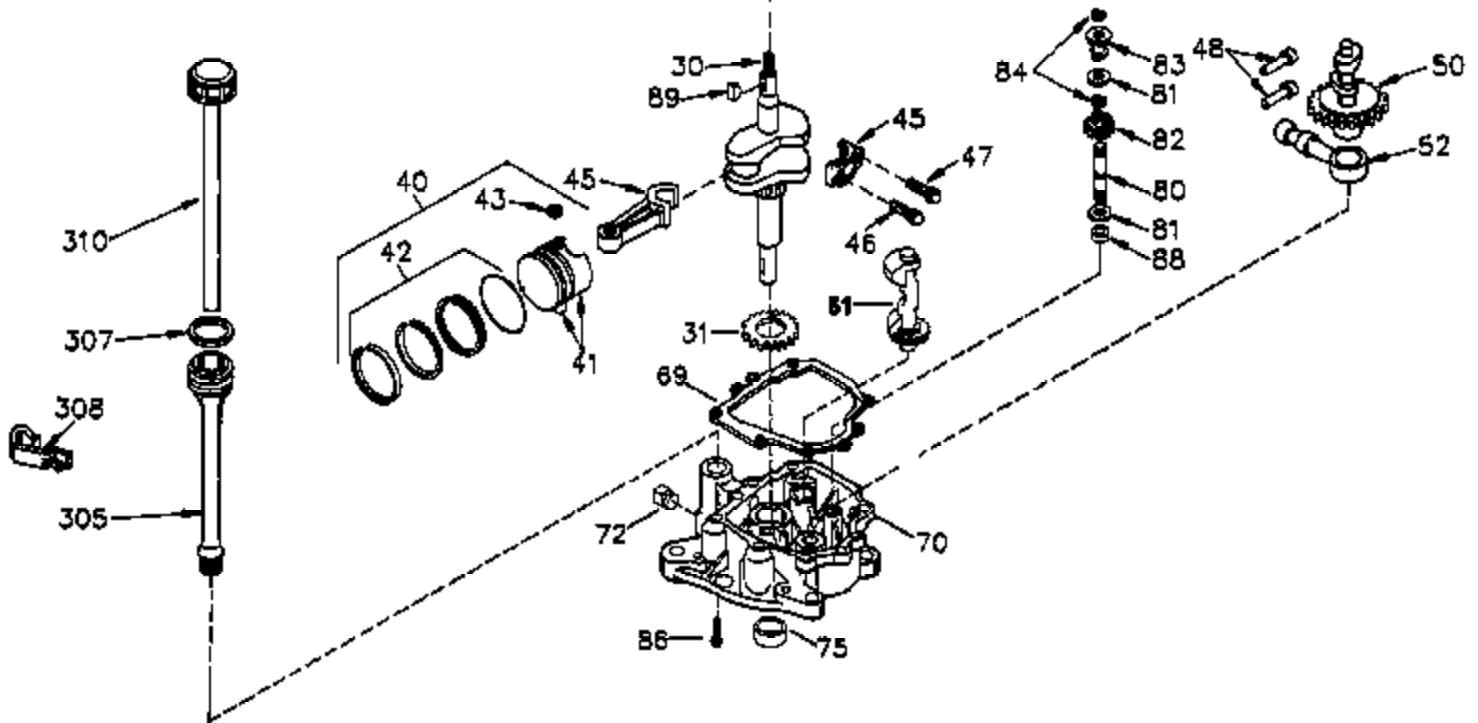

CONTINUED FROM PAGE 2

Engine Parts List #2

Ref #	Part Number	Qty	Description
30	35429A	1	Crankshaft
31	35327	1	Counterbalance Gear
40	35776	1	Piston, Pin & Ring Set (Std.)
40	35777	1	Piston, Pin & Ring Set (.010" OS)
40	35778	1	Piston, Pin & Ring Set (.020" OS)
41	35773	1	Piston & Pin Ass'y. (Std.) (Incl. 43)
41	35774	1	Piston & Pin Ass'y. (.010" OS) (Incl. 43)
41	35775	1	Piston & Pin Ass'y. (.020" OS) (Incl. 43)
42	35779	1	Ring Set (Std.)
42	35780	1	Ring Set (.010" OS)
42	35781	1	Ring Set (.020" OS)
43	35772	2	Piston Pin Retaining Ring
45	36895	1	Connecting Rod Ass'y. (Incl. 47)
47	651033	2	Connecting Rod Bolt
48	34034	2	Valve Lifter
50	35381	1	Camshaft (MCR)
51	35315A	1	Counterbalance Weight
52	31356	1	Oil Pump Ass'y.
69	35317	1	* Mounting Flange Gasket
70	35711A	1	Mounting Flange (Incl. 72, 75 & 80)
72	31927	1	Oil Drain Plug
75	35319	1	Oil Seal
80	35783	1	Governor Shaft
81	30590A	2	Washer
82	35378	1	Governor Gear Ass'y. (Incl. 81)
83	30588A	1	Governor Spool
84	29193	2	Retaining Ring
86	650833	7	Screw, 1/4-20 x 1-3/16"
88	31707A	1	Spacer (Incl. 81)
89	32589	1	Flywheel Key
123	33261	1	Intake Pipe Brace
124	651031	3	Screw, 1/4-20 x 9/16"
171	28424	1	Breather Element
178	29752	2	Nut & Lock Washer, 1/4-28
182	30088A	2	Screw, 1/4-28 x 1"
184	33263	1	* Carburetor To Intake Pipe Gasket
185	34926	1	Intake Pipe
223	650378	2	Screw, Torx T-30, 5/16-18 x 1-1/8"
224	27915A	1	* Intake Pipe Gasket
234	650825	2	Nut & Lock Washer, 1/4-20
238	650834	2	Screw, 10-32 x 1-17/32"
239	33629	1	* Air Cleaner Gasket
240	35538B	1	Air Cleaner Body (Incl. 239)
245	35403	1	Air Cleaner Filter (Incl. 234)
245A	35404	1	Air Cleaner Filter
250	35961	1	Air Cleaner Cover
251	650886	2	Wing Nut, 1/4-20
292	26460	3	Fuel Line Clamp
296	34279B	1	Fuel Filter (Incl. 292)
305	35574	1	Oil Fill Tube
307	35499	1	"O" Ring
308	35437	1	Fill Tube Clip
310	35576	1	Dipstick
380	632692	1	Carburetor (Incl. 184)
380	632692	1	Carburetor (Incl. 184)