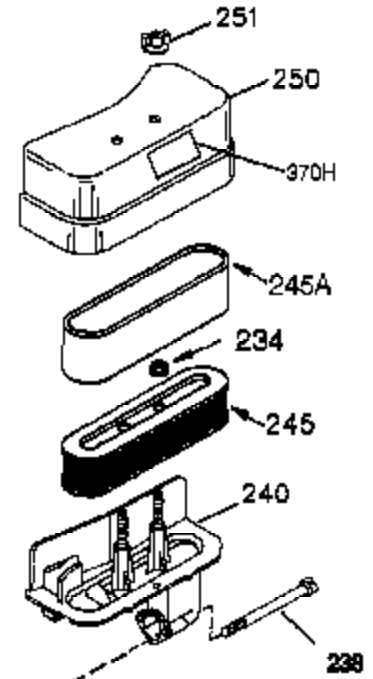

CONTINUED FROM PAGE 2

Engine Parts List #2

Ref #	Part Number	Qty	Description
30	35429A	1	Crankshaft
31	35327	1	Counterbalance Gear
40	35776	1	Piston, Pin & Ring Set (Std.)
40	35777	1	Piston, Pin & Ring Set (.010" OS)
40	35778	1	Piston, Pin & Ring Set (.020" OS)
41	35773	1	Piston & Pin Ass'y. (Std.) (Incl. 43)
41	35774	1	Piston & Pin Ass'y. (.010" OS) (Incl. 43)
41	35775	1	Piston & Pin Ass'y. (.020" OS) (Incl. 43)
42	35779	1	Ring Set (Std.)
42	35780	1	Ring Set (.010" OS)
42	35781	1	Ring Set (.020" OS)
43	35772	2	Piston Pin Retaining Ring
45	35330A	1	Connecting Rod Ass'y. (Incl. 46 & 47)
46	650908	1	Connecting Rod Bolt
47	650882	1	Connecting Rod Bolt
48	34034	2	Valve Lifter
50	35381	1	Camshaft (MCR)
51	35315A	1	Counterbalance Weight
52	31356	1	Oil Pump Ass'y.
69	35317	1	* Mounting Flange Gasket
70	35711A	1	Mounting Flange (Incl. 72, 75 & 80)
72	31927	1	Oil Drain Plug
75	35319	1	Oil Seal
80	35783	1	Governor Shaft
81	30590A	2	Washer
82	35378	1	Governor Gear Ass'y. (Incl. 81)
83	30588A	1	Governor Spool
84	29193	2	Retaining Ring
86	650833	7	Screw, 1/4-20 x 1-3/16"
88	31707A	1	Spacer (Incl. 81)
89	32589	1	Flywheel Key
123	33261	1	Intake Pipe Brace
124	650738	3	Screw, 1/4-20 x 5/8"
171	28424	1	Breather Element
178	29752	2	Nut & Lock Washer, 1/4-28
182	30088A	2	Screw, 1/4-28 x 1"
184	33263	1	* Carburetor To Intake Pipe Gasket
185	34926	1	Intake Pipe
223	650378	2	Screw, Torx T-30, 5/16-18 x 1-1/8"
224	27915A	1	* Intake Pipe Gasket
234	650825	2	Nut & Lock Washer, 1/4-20
238	650834	2	Screw, 10-32 x 1-17/32"
239	33629	1	* Air Cleaner Gasket
240	35538B	1	Air Cleaner Body (Incl. 239)
245A	35404	1	Air Cleaner Filter
245	35403	1	Air Cleaner Filter (Incl. 234)
250	35961	1	Air Cleaner Cover
251	650886	2	Wing Nut, 1/4-20
292	26460	3	Fuel Line Clamp
296	34279B	1	Fuel Filter (Incl. 292)
305	35574	1	Oil Fill Tube
307	35499	1	"O" Ring
308	35437	1	Fill Tube Clip
310	35576	1	Dipstick
380	632692	1	Carburetor (Incl. 184)
380	632692	1	Carburetor (Incl. 184)