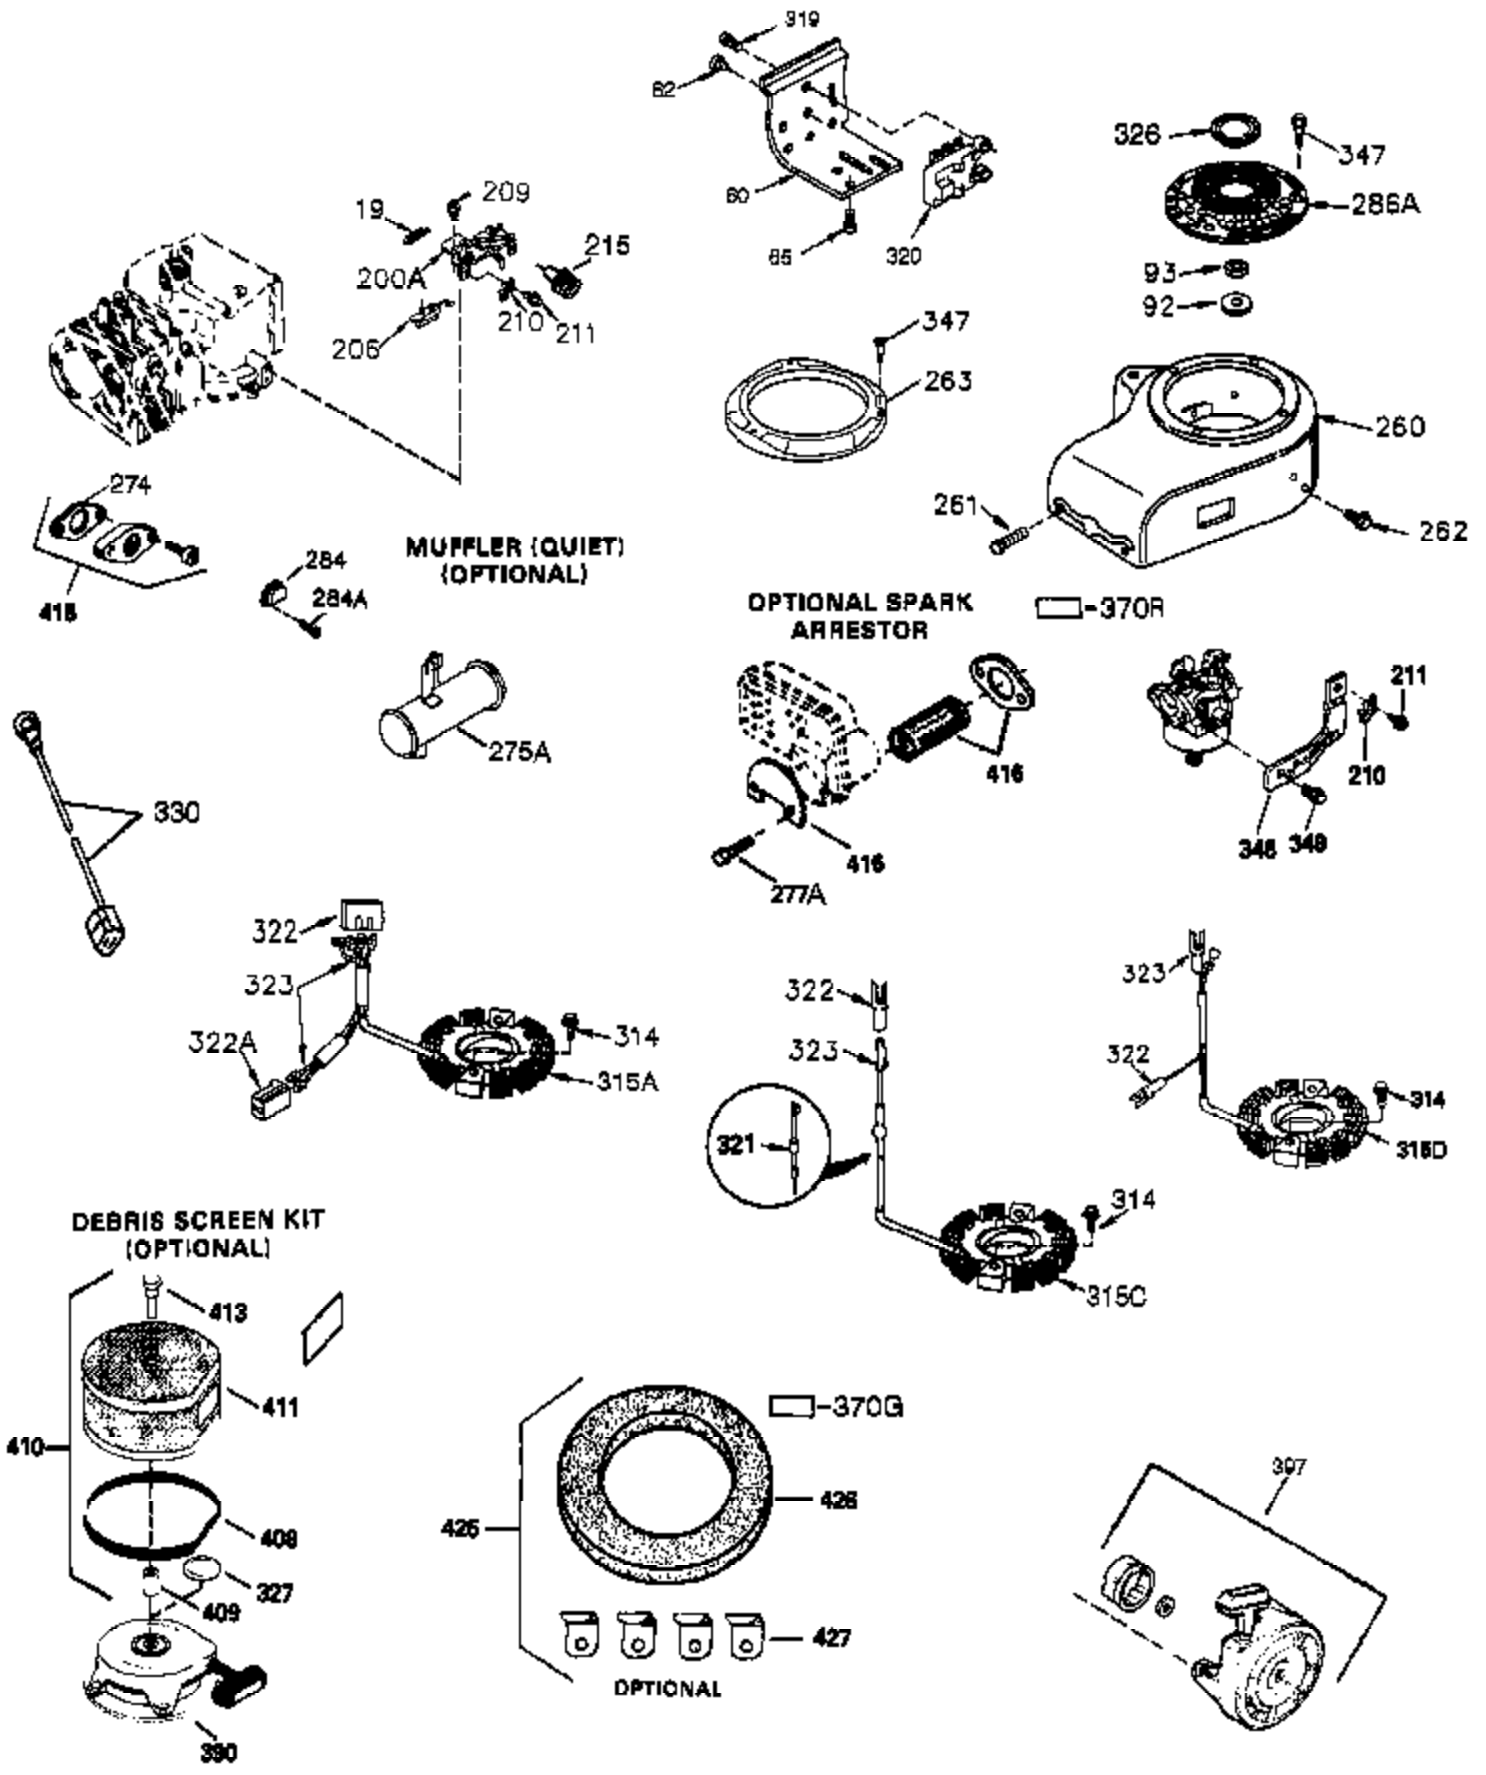

Ref #	Part Number	Qty	Description
60	33273A	1	Blower Housing Extension
65	650128	1	Screw, 10-24 x 1/2"
92	650880	1	Lock Washer
93	650881	1	Flywheel Nut
171	28424	1	Breather Element
209	650902	2	Screw, 10-32 x 7/16"
210	27793	1	Conduit Clip
211	28942	1	Screw, 10-32 x 3/8"
260	36292	1	Blower Housing
261	650788	2	Screw, 5/16-18 x 3/4"
262	29747B	2	Screw, Torx T-40, 5/16-24 x 21/32"
263	35963	1	Trim Ring
314	650873	2	Screw, 1/4-20 x 3/4"
321	611161	1	Diode
322	610921	1	Connector Body
323	610922	1	Terminal
326	36210	1	Blower Housing Plug
347	650949	3	Screw, 10-32 x 9/16"