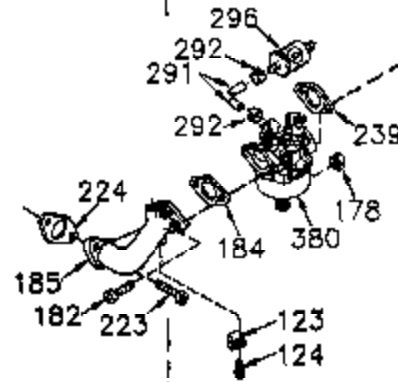

CONTINUED FROM PAGE 2

Engine Parts List #2

Ref #	Part Number	Qty	Description
30	35429A	1	Crankshaft
31	35327	1	Counterbalance Gear
40	35776	1	Piston, Pin & Ring Set (Std.)
40	35777	1	Piston, Pin & Ring Set (.010" OS)
40	35778	1	Piston, Pin & Ring Set (.020" OS)
41	35773	1	Piston & Pin Ass'y. (Std.) (Incl. 43)
41	35774	1	Piston & Pin Ass'y. (.010" OS) (Incl. 43)
41	35775	1	Piston & Pin Ass'y. (.020" OS) (Incl. 43)
42	35779	1	Ring Set (Std.)
42	35780	1	Ring Set (.010" OS)
42	35781	1	Ring Set (.020" OS)
43	35772	2	Piston Pin Retaining Ring
45	35330A	1	Connecting Rod Ass'y. (Incl. 46 & 47)
46	650908	1	Connecting Rod Bolt
47	650882	1	Connecting Rod Bolt
48	34034	2	Valve Lifter
50	35381	1	Camshaft (MCR)
51	35315A	1	Counterbalance Weight
52	31356	1	Oil Pump Ass'y.
69	35317	1	* Mounting Flange Gasket
70	35711A	1	Mounting Flange (Incl. 72, 75 & 80)
72	31927	1	Oil Drain Plug
75	35319	1	Oil Seal
80	35783	1	Governor Shaft
81	30590A	2	Washer
82	35378	1	Governor Gear Ass'y. (Incl. 81)
83	30588A	1	Governor Spool
84	29193	2	Retaining Ring
86	650833	7	Screw, 1/4-20 x 1-3/16"
88	31707A	1	Spacer (Incl. 81)
89	32589	1	Flywheel Key
123	33261	1	Intake Pipe Brace
124	650738	3	Screw, 1/4-20 x 5/8"
171	28424	1	Breather Element
178	29752	2	Nut & Lock Washer, 1/4-28
182	30088A	2	Screw, 1/4-28 x 1"
184	33263	1	* Carburetor To Intake Pipe Gasket
185	34926	1	Intake Pipe
223	650378	2	Screw, Torx T-30, 5/16-18 x 1-1/8"
224	27915A	1	* Intake Pipe Gasket
234	650825	2	Nut & Lock Washer, 1/4-20
238	650834	2	Screw, 10-32 x 1-17/32"
239	33629	1	* Air Cleaner Gasket
240	35538B	1	Air Cleaner Body (Incl. 239)
245A	35404	1	Air Cleaner Filter
245	35403	1	Air Cleaner Filter (Incl. 234)
250	35961	1	Air Cleaner Cover
251	650886	2	Wing Nut, 1/4-20
292	26460	3	Fuel Line Clamp
296	34279B	1	Fuel Filter (Incl. 292)
305	35574	1	Oil Fill Tube
307	35499	1	"O" Ring
308	35437	1	Fill Tube Clip
310	35576	1	Dipstick
380	632692	1	Carburetor (Incl. 184)
380	632692	1	Carburetor (Incl. 184)