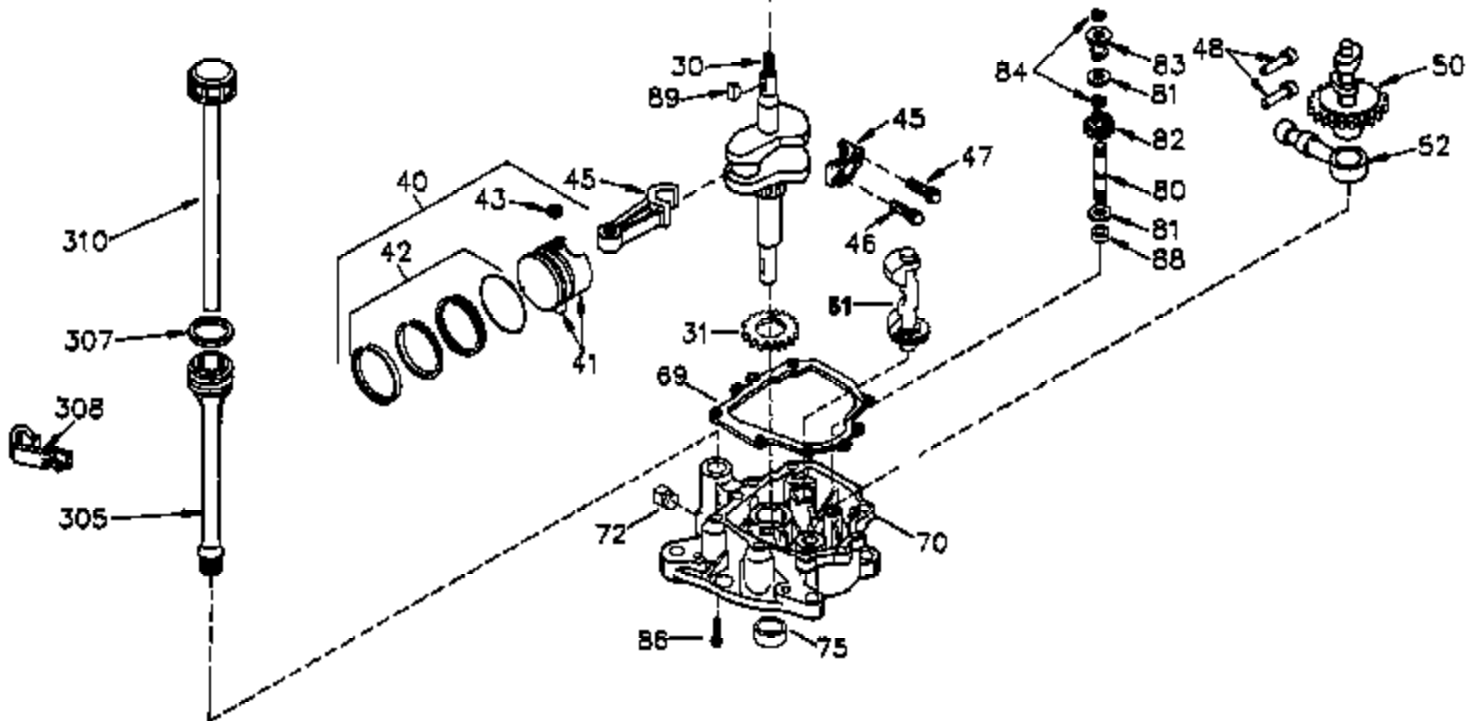

CONTINUED FROM PAGE 2

Engine Parts List #2

Ref #	Part Number	Qty	Description
30	35429A	1	Crankshaft
31	35327	1	Counterbalance Gear
40	35776	1	Piston, Pin & Ring Set (Std.)
40	35777	1	Piston, Pin & Ring Set (.010" OS)
40	35778	1	Piston, Pin & Ring Set (.020" OS)
41	35773	1	Piston & Pin Ass'y. (Std.) (Incl. 43)
41	35774	1	Piston & Pin Ass'y. (.010" OS) (Incl. 43)
41	35775	1	Piston & Pin Ass'y. (.020" OS) (Incl. 43)
42	35779	1	Ring Set (Std.)
42	35780	1	Ring Set (.010" OS)
42	35781	1	Ring Set (.020" OS)
43	35772	2	Piston Pin Retaining Ring
45	35330A	1	Connecting Rod Ass'y. (Incl. 46 & 47)
46	650908	1	Connecting Rod Bolt
47	650882	1	Connecting Rod Bolt
48	34034	2	Valve Lifter
50	35381	1	Camshaft (MCR)
51	35315A	1	Counterbalance Weight
52	31356	1	Oil Pump Ass'y.
69	35317	1	* Mounting Flange Gasket
70	35711A	1	Mounting Flange (Incl. 72, 75 & 80)
72	31927	1	Oil Drain Plug
75	35319	1	Oil Seal
80	35783	1	Governor Shaft
81	30590A	2	Washer
82	35378	1	Governor Gear Ass'y. (Incl. 81)
83	30588A	1	Governor Spool
84	29193	2	Retaining Ring
86	650833	7	Screw, 1/4-20 x 1-3/16"
88	31707A	1	Spacer (Incl. 81)
89	32589	1	Flywheel Key
123	33261	1	Intake Pipe Brace
124	650738	3	Screw, 1/4-20 x 5/8"
171	28424	1	Breather Element
178	29752	2	Nut & Lock Washer, 1/4-28
182	30088A	2	Screw, 1/4-28 x 1"
184	33263	1	* Carburetor To Intake Pipe Gasket
185	34926	1	Intake Pipe
223	650378	2	Screw, Torx T-30, 5/16-18 x 1-1/8"
224	27915A	1	* Intake Pipe Gasket
234	650825	2	Nut & Lock Washer, 1/4-20
238	650834	2	Screw, 10-32 x 1-17/32"
239	33629	1	* Air Cleaner Gasket
240	35538B	1	Air Cleaner Body (Incl. 239)
245A	35404	1	Air Cleaner Filter
245	35403	1	Air Cleaner Filter (Incl. 234)
250	35961	1	Air Cleaner Cover
251	650886	2	Wing Nut, 1/4-20
292	26460	3	Fuel Line Clamp
296	34279B	1	Fuel Filter (Incl. 292)
305	35574	1	Oil Fill Tube
307	35499	1	"O" Ring
308	35437	1	Fill Tube Clip
310	35576	1	Dipstick
380	632692	1	Carburetor (Incl. 184)
380	632692	1	Carburetor (Incl. 184)