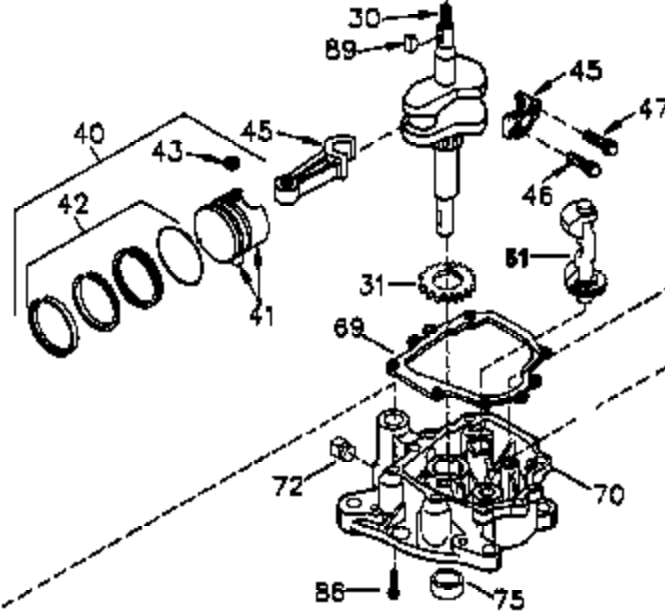

CONTINUED FROM PAGE 2

Ref #	Part Number	Qty	Description
30	35422A	1	Crankshaft
31	35327	1	Counterbalance Gear
40	35776A	1	Piston, Pin & Ring Set (Std.)
40	35777A	1	Piston, Pin & Ring Set (.010" OS)
40	35778A	1	Piston, Pin & Ring Set (.020" OS)
41	35773A	1	Piston & Pin Ass'y. (Std.) (Incl. 43)
41	35774A	1	Piston & Pin Ass'y. (.010" OS) (Incl. 43)
41	35775A	1	Piston & Pin Ass'y. (.020" OS) (Incl. 43)
42	35779	1	Ring Set (Std.)
42	35780	1	Ring Set (.010" OS)
42	35781	1	Ring Set (.020" OS)
43	35772	2	Piston Pin Retaining Ring
45	36895	1	Connecting Rod Ass'y. (Incl. 47)
47	651033	2	Connecting Rod Bolt
48	34034	2	Valve Lifter
50	35381	1	Camshaft (MCR)
51	35315A	1	Counterbalance Weight
52	31356	1	Oil Pump Ass'y.
69	35317	1	* Mounting Flange Gasket
70	35711A	1	Mounting Flange (Incl. 72, 75 & 80)
72	31927	1	Oil Drain Plug
75	35319	1	Oil Seal
80	35783	1	Governor Shaft
81	30590A	2	Washer
82	35378	1	Governor Gear Ass'y. (Incl. 81)
83	30588A	1	Governor Spool
84	29193	2	Retaining Ring
86	650833	7	Screw, 1/4-20 x 1-3/16"
88	31707A	1	Spacer (Incl. 81)
89	32589	1	Flywheel Key
123	33261	1	Intake Pipe Bracket
124	651031	3	Screw, 1/4-20 x 9/16"
171	28424	1	Breather Element
178	29752	2	Nut & Lock Washer, 1/4-28
182	30088A	2	Screw, 1/4-28 x 1"
184	33263	1	* Carburetor To Intake Pipe Gasket
185	34926	1	Intake Pipe
223	650378	2	Screw, Torx T-30, 5/16-18 x 1-3/32"
224	27915A	1	* Intake Pipe Gasket
234	650825	2	Nut & Lock Washer, 1/4-20
238	650834	2	Screw, 10-32 x 1-17/32"
239	33629	1	* Air Cleaner Gasket
240	35538B	1	Air Cleaner Body (Incl. 239)
245	35403	1	Air Cleaner Filter (Incl. 234)
245A	35404	1	Air Cleaner Filter
250	35961	1	Air Cleaner Cover
251	650886	2	Wing Nut, 1/4-20
292	26460	1	Fuel Line Clamp
305	35574	1	Oil Fill Tube
307	35499	1	"O" Ring
308	35437	1	Fill Tube Clip
310	35576	1	Dipstick
380	640091A	1	Carburetor (Incl. 184)
400	36452	1	* Gasket Set (Incl. items marked PK in notes) Incl. part #'s 26756 (1),27272A (2),27896A (2),27915A (1),29673 (1),33263 (1),33629 (1),34041A (1),34327A (1),34698A (1),34912 (1), 34923A (1),35262 (1),35317 (1),35865 (1)