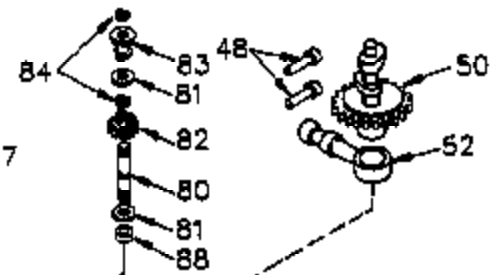

CONTINUED FROM PAGE 2

Ref #	Part Number	Qty	Description
30	35422A	1	Crankshaft
31	35327	1	Counterbalance Gear
40	35776A	1	Piston, Pin & Ring Set (Std.)
40	35777A	1	Piston, Pin & Ring Set (.010" OS)
40	35778A	1	Piston, Pin & Ring Set (.020" OS)
41	35773A	1	Piston & Pin Ass'y. (Std.) (Incl. 43)
41	35774A	1	Piston & Pin Ass'y. (.010" OS) (Incl. 43)
41	35775A	1	Piston & Pin Ass'y. (.020" OS) (Incl. 43)
42	35779	1	Ring Set (Std.)
42	35780	1	Ring Set (.010" OS)
42	35781	1	Ring Set (.020" OS)
43	35772	2	Piston Pin Retaining Ring
45	36895	1	Connecting Rod Ass'y. (Incl. 47)
47	651033	2	Connecting Rod Bolt
48	34034	2	Valve Lifter
50	35381	1	Camshaft (MCR)
51	35315A	1	Counterbalance Weight
52	31356	1	Oil Pump Ass'y.
69	35317	1	* Mounting Flange Gasket
70	35711A	1	Mounting Flange (Incl. 72, 75 & 80)
72	31927	1	Oil Drain Plug
75	35319	1	Oil Seal
80	35783	1	Governor Shaft
81	30590A	2	Washer
82	35378	1	Governor Gear Ass'y. (Incl. 81)
83	30588A	1	Governor Spool
84	29193	2	Retaining Ring
86	650833	7	Screw, 1/4-20 x 1-3/16"
88	31707A	1	Spacer (Incl. 81)
89	32589	1	Flywheel Key
123	33261	1	Intake Pipe Bracket
124	651031	3	Screw, 1/4-20 x 9/16"
171	28424	1	Breather Element
178	29752	2	Nut & Lock Washer, 1/4-28
182	30088A	2	Screw, 1/4-28 x 1"
184	33263	1	* Carburetor To Intake Pipe Gasket
185	34926	1	Intake Pipe
223	650378	2	Screw, Torx T-30, 5/16-18 x 1-3/32"
224	27915A	1	* Intake Pipe Gasket
234	650825	2	Nut & Lock Washer, 1/4-20
238	650834	2	Screw, 10-32 x 1-17/32"
239	33629	1	* Air Cleaner Gasket
240	35538B	1	Air Cleaner Body (Incl. 239)
245	35403	1	Air Cleaner Filter (Incl. 234)
245A	35404	1	Air Cleaner Filter
250	35961	1	Air Cleaner Cover
251	650886	2	Wing Nut, 1/4-20
292	26460	1	Fuel Line Clamp
305	35574	1	Oil Fill Tube
307	35499	1	"O" Ring
308	35437	1	Fill Tube Clip
310	35576	1	Dipstick
380	640091A	1	Carburetor (Incl. 184)
400	36452	1	* Gasket Set (Incl. items marked PK in notes) Incl. part #'s 26756 (1),27272A (2),27896A (2),27915A (1),29673 (1),33263 (1),33629 (1),34041A (1),34327A (1),34698A (1),34912 (1), 34923A (1),35262 (1),35317 (1),35865 (1)