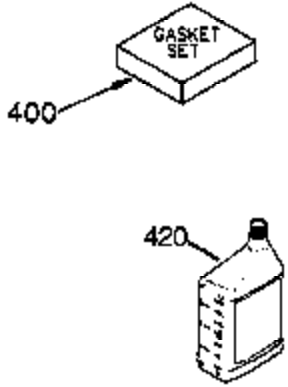

CONTINUED FROM PAGE 2

Ref #	Part Number	Qty	Description
30	35422A	1	Crankshaft
31	35327	1	Counterbalance Gear
40	35776A	1	Piston, Pin & Ring Set (Std.)
40	35777A	1	Piston, Pin & Ring Set (.010" OS)
40	35778A	1	Piston, Pin & Ring Set (.020" OS)
41	35773A	1	Piston & Pin Ass'y. (Std.) (Incl. 43)
41	35774A	1	Piston & Pin Ass'y. (.010" OS) (Incl. 43)
41	35775A	1	Piston & Pin Ass'y. (.020" OS) (Incl. 43)
42	35779	1	Ring Set (Std.)
42	35780	1	Ring Set (.010" OS)
42	35781	1	Ring Set (.020" OS)
43	35772	2	Piston Pin Retaining Ring
45	36895	1	Connecting Rod Ass'y. (Incl. 47)
47	651033	2	Connecting Rod Bolt
48	34034	2	Valve Lifter
50	35381	1	Camshaft (MCR)
51	35315A	1	Counterbalance Weight
52	31356	1	Oil Pump Ass'y.
69	35317	1	* Mounting Flange Gasket
70	35711A	1	Mounting Flange (Incl. 72, 75 & 80)
72	31927	1	Oil Drain Plug
75	35319	1	Oil Seal
80	35783	1	Governor Shaft
81	30590A	2	Washer
82	35378	1	Governor Gear Ass'y. (Incl. 81)
83	30588A	1	Governor Spool
84	29193	2	Retaining Ring
86	650833	7	Screw, 1/4-20 x 1-3/16"
88	31707A	1	Spacer (Incl. 81)
89	32589	1	Flywheel Key
123	33261	1	Intake Pipe Bracket
124	651031	3	Screw, 1/4-20 x 9/16"
171	28424	1	Breather Element
178	29752	2	Nut & Lock Washer, 1/4-28
182	30088A	2	Screw, 1/4-28 x 1"
184	33263	1	* Carburetor To Intake Pipe Gasket
185	34926	1	Intake Pipe
223	650378	2	Screw, Torx T-30, 5/16-18 x 1-3/32"
224	27915A	1	* Intake Pipe Gasket
234	650825	2	Nut & Lock Washer, 1/4-20
238	650834	2	Screw, 10-32 x 1-17/32"
239	33629	1	* Air Cleaner Gasket
240	35538B	1	Air Cleaner Body (Incl. 239)
245	35403	1	Air Cleaner Filter (Incl. 234)
245A	35404	1	Air Cleaner Filter
250	35961	1	Air Cleaner Cover
251	650886	2	Wing Nut, 1/4-20
292	26460	1	Fuel Line Clamp
305	35574	1	Oil Fill Tube
307	35499	1	"O" Ring
308	35437	1	Fill Tube Clip
310	35576	1	Dipstick
380	640091A	1	Carburetor (Incl. 184)
400	36452	1	* Gasket Set (Incl. items marked PK in notes) Incl. part #'s 26756 (1),27272A (2),27896A (2),27915A (1),29673 (1),33263 (1),33629 (1),34041A (1),34327A (1),34698A (1),34912 (1), 34923A (1),35262 (1),35317 (1),35865 (1)