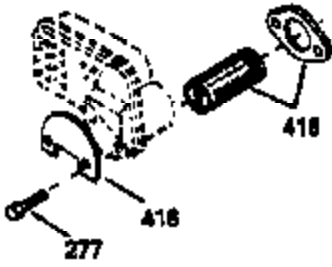

ILLUSTRATION SHOWS TYPICAL PARTS ONLY. ORDER BY PART NUMBER. PARTS NOT LISTED ARE SUPPLIED BY OEM.

**OPTIONAL SPARK
ARRESTOR**