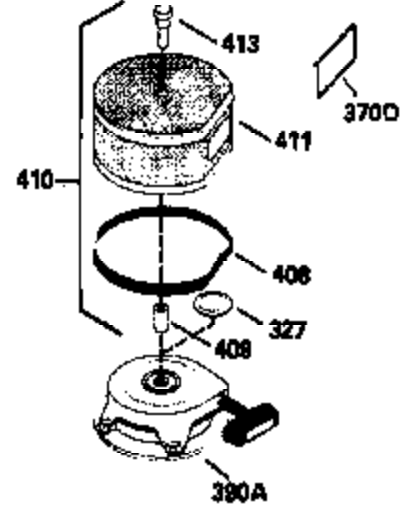

ILLUSTRATION SHOWS TYPICAL PARTS ONLY. ORDER BY PART NUMBER. PARTS NOT LISTED ARE SUPPLIED BY DEM.

Ref #	Part Number	Qty	Description
16	32651		Lever, Governor
19	34043		Spring, Extension
19A	35203		Spring, Extension
64	30063		Screw, Torx T-30, 1/4-20 x 1/2"
70	33580		Flange Ass'y. (Incl. 72, 75, 80 & 81)
72	31927		Plug, Pipe
92	650815		Washer, Belleville
103	650814		Screw, Torx T-15, 10-24 x 1"
186	33860		Link, Governor-to-throttle
202	33802		Spring, Compression
205	650777		Screw, 6-32 x 21/32"
210	27793		Clip, Conduit
211	28942		Screw, 10-32 x 3/8"
216	35202A		R.P.M. Adj. Lever (Incl.19A,209A,212, 222,239)
222	650807		Screw, 10-32 x 27/64"
240	34909		Body, Air cleaner
243	650834		Screw, 10-32 x 1-17/32"
274	27930		* Exhaust Gasket (use as required)
277	650729		Screw, 5/16-18 x 3-3/16" (Use As Req. )
277	651002		Screw, 5/16-18 x 4-3/16" (Use As Req. )
277	30196		Screw, 5/16-18 x 3/4" (Use As Req. )
285	32125		Cup, Starter
286A	35194		Screen, Starter
287	29752		Nut & Whizlock, 1/4-28
319	650874		Screw, 10-32 x 15/32"
320	611098		Regulator, Rectifier (7 amp DC)
325A	29443		Clip, Fuel line
361	30063		Screw, Torx T-30, 1/4-20 x 1/2"
390	590479		Rewind Starter NOTE: Replacement hardware may differ when servicing starter assy. or blower housing. Refer to Service Bulletin 508. (Refer to Division 5, Section C, page 30 for breakdown or Fiche 10A, Grid G-9))
395	33605		Electric Starter Motor (12 Volt) NOTE: Engine requires a ringgear flywheel (611091 minimum) and the cylinder must have drilled and tapped starter mounting bosses to add the electric starter. (Refer to Division 5, Section D, page 20 for breakdown or Fiche 10A, Grid G-11)
415	730130		Exh.Adapter Kit (Incl. 274 & 277)(As req.)

ILLUSTRATION SHOWS TYPICAL PARTS ONLY. ORDER BY PART NUMBER. PARTS NOT LISTED ARE SUPPLIED BY OEM.

**OPTIONAL SPARK  
ARRESTOR**

**VIEW 3 of 3  
MUFFLER (QUIET)  
(OPTIONAL)**

**DEBRIS SCREEN KIT  
(OPTIONAL)**