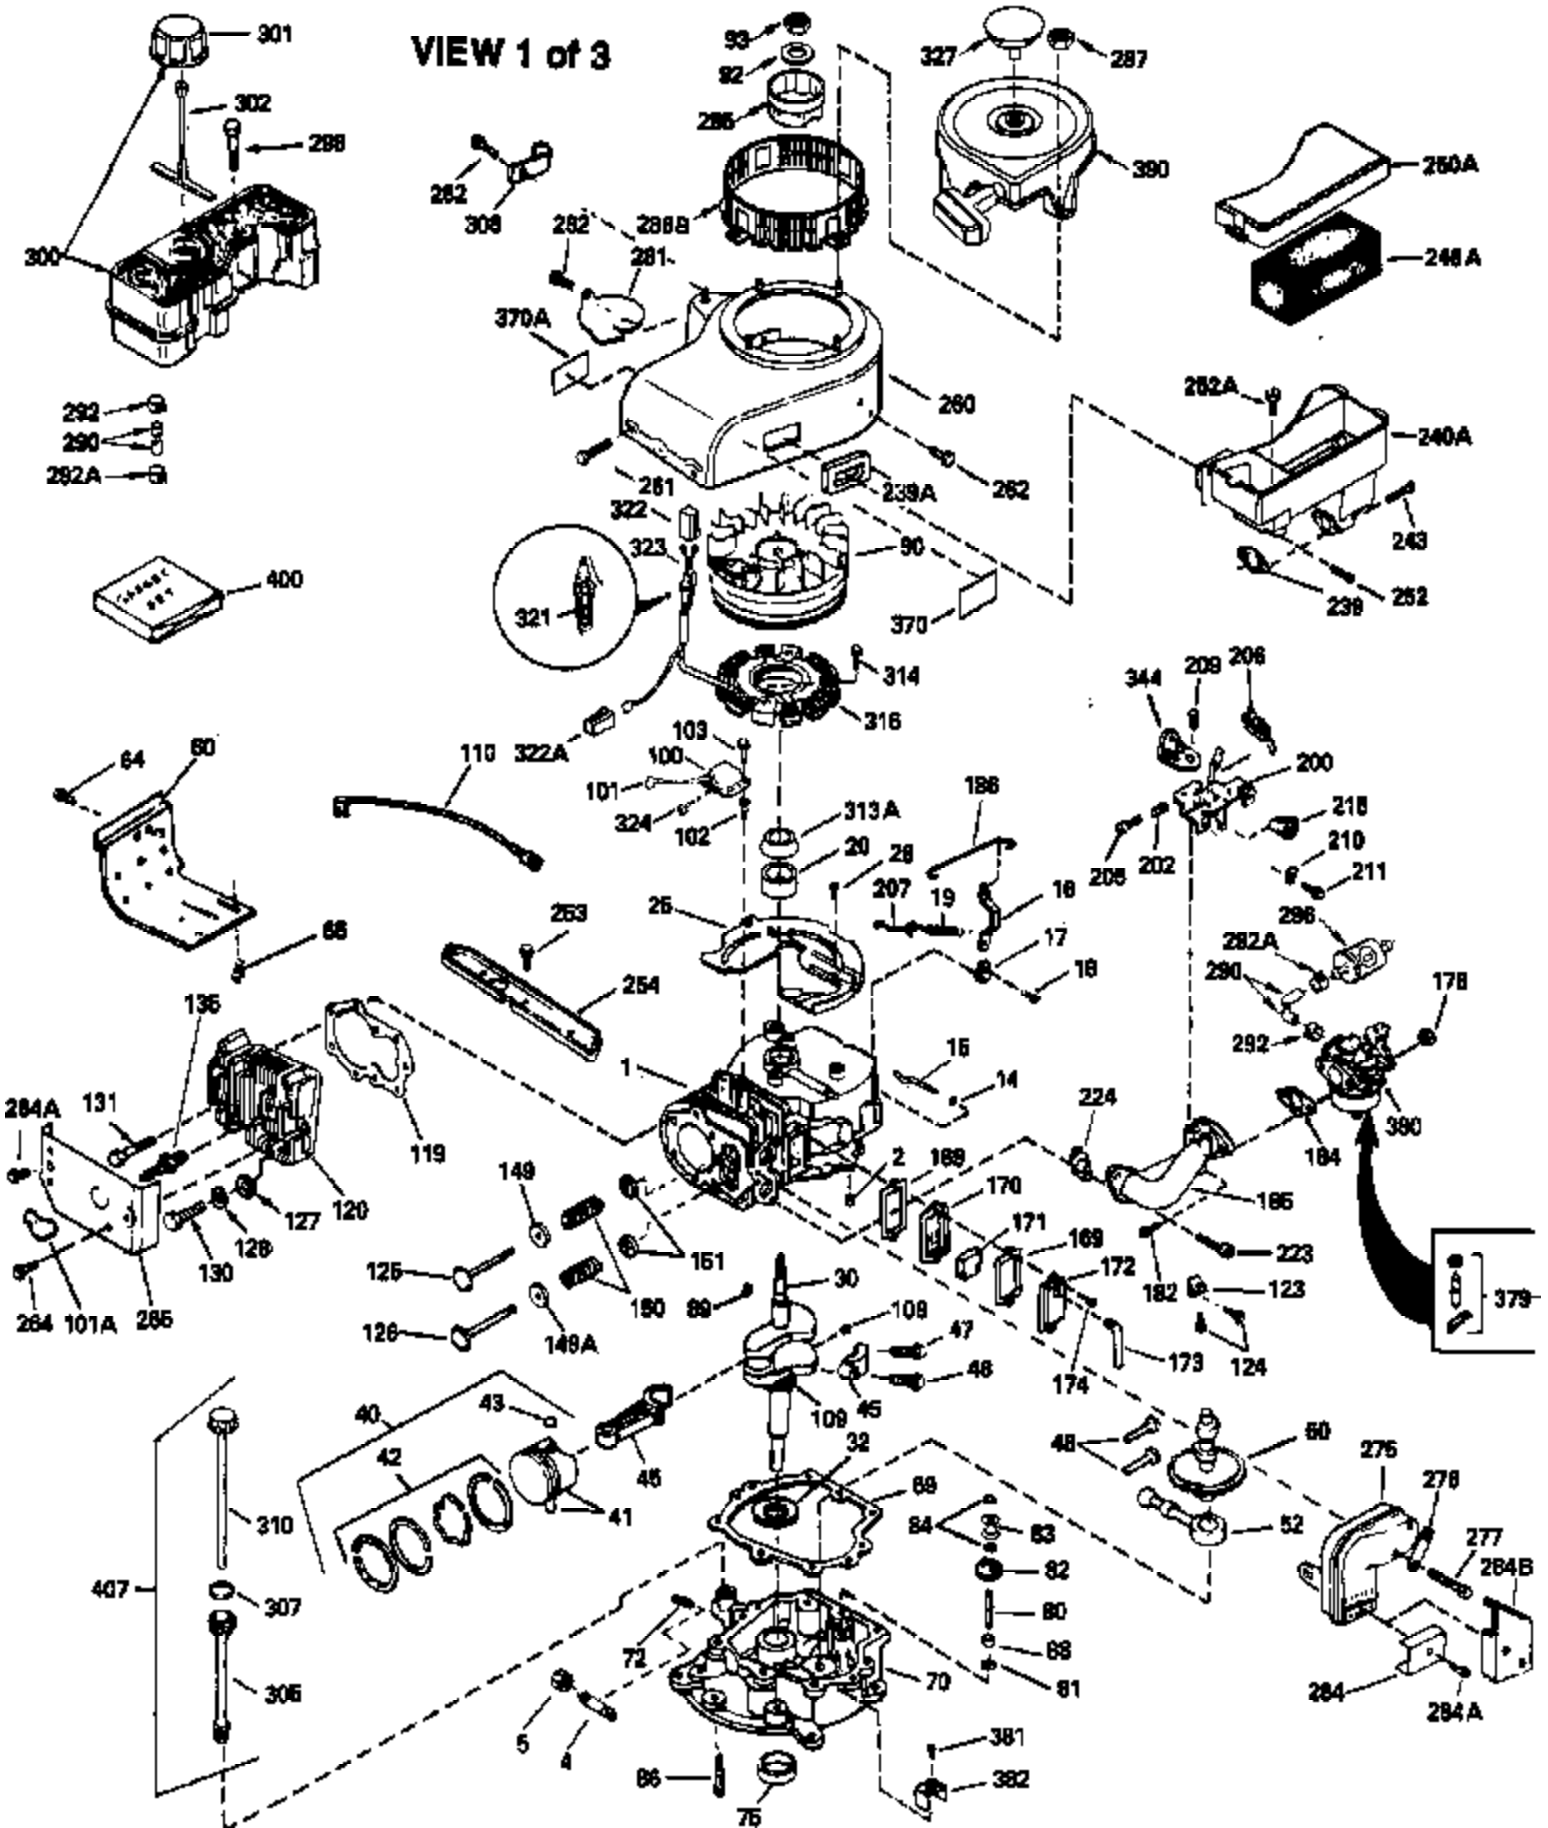

ILLUSTRATION SHOWS TYPICAL PARTS ONLY. ORDER BY PART NUMBER. PARTS NOT LISTED ARE SUPPLIED BY OEM.

Ref #	Part Number	Qty	Description
1	34908A		Cylinder (Incl. 2 & 20) (3-5/16" Bore)
2	27652		Pin, Dowel
14	28277		Washer, Flat
15	35082		Rod, Governor
16	32651		Lever, Governor
17	31335		Clamp, Governor lever
18	650548		Screw, 8-32 x 5/16"
19	34043		Spring, Extension
20	32630		Seal, Oil
25	35256A		Baffle, Blower housing
26	650561		Screw, 1/4-20 x 5/8"
30	35199		Crankshaft (Incl. 108 & 109)
32	35653		Washer (1-3/8" I.D. 1-3/4" O.D. .015" thick)
40	34860A		Piston, Pin & Ring Set (Std.)(3-5/16" Bore)
40	34861A		Piston, Pin & Ring Set (.010" OS)
40	34862A		Piston, Pin & Ring Set (.020" OS)
41	34863		Piston & Pin Ass'y. (Std.)(Incl.43)(3 -5/16")
41	34864		Piston & Pin Ass'y. (.010" OS) (Incl. 43)
41	34865		Piston & Pin Ass'y. (.020" OS) (Incl. 43)
42	34866A		Ring Set (Std.) (3-5/16" Bore)
42	34867A		Ring Set (.010" OS)
42	34868A		Ring Set (.020" OS)
43	27888		Ring, Piston pin retaining
45	32591C		Rod Assy., Connecting (Incl. 47)
47	650662C		Bolt, Connecting rod (2 pieces)
48	34034		Lifter, Valve
50	34040		Camshaft (MCR)
52	31356		Pump Assy., Oil
60	33273A		Extension, Blower housing
64	30063		Screw, Torx T-30, 1/4-20 x 1/2"
65	650128		Screw, 10-24 x 1/2"
69	35262		* Gasket, Mounting flange
70	33580		Flange Ass'y. (Incl. 72, 75, 80 & 81)
72	31927		Plug, Pipe
75	31950		Seal, Oil
80	30668		Shaft, Mechanical governor
81	30590A		Washer, Flat
82	30591		Gear Assy., Governor (Incl. 81)
83	30588A		Spool, Governor
84	29193		Ring, Retaining
86	650833		Screw, 1/4-20 x 1-3/16"
88	31707A		Governor Spacer Assy. (Incl. 81)
89	32589		Key, Flywheel
90	611094		Flywheel (7 amp) (w/ring gear)
92	650815		Washer, Belleville
93	8116		Nut, Hex, 1/2-20
100	35135		Solid State Assy.
101	610118		Cover, Spark plug (Use as required)
102	650872		Stud, Solid State mounting
103	650814		Screw, Torx T-15, 10-24 x 1"
110	35182		Wire, Ground
119	34923A		* Gasket, Cylinder head
120	34030		Head, Cylinder
123	33261		Bracket, Intake pipe
124	650738		Screw, 1/4-20 x 5/8"
125	27878A		Exhaust Valve (Std.) (Incl. 151)
125	27880A		Exhaust Valve (1/32" OS) (Incl. 151)
126	34035		Intake Valve (Std.) (Incl. 151)