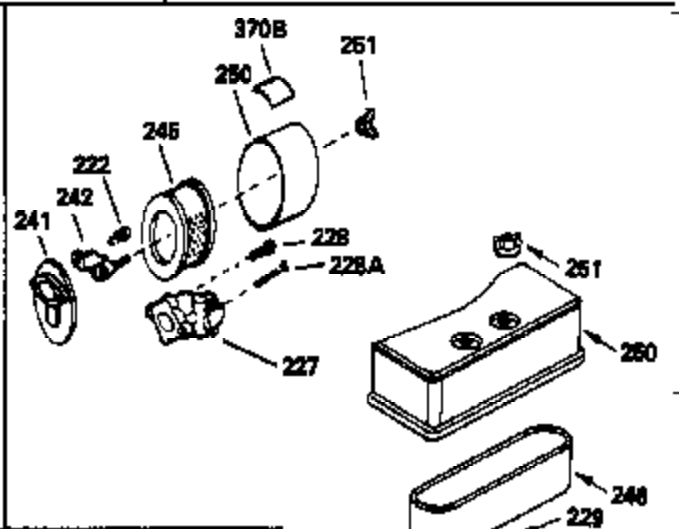

ILLUSTRATION SHOWS TYPICAL PARTS ONLY. ORDER BY PART NUMBER. PARTS NOT LISTED ARE SUPPLIED BY DEM.

Ref #	Part Number	Qty	Description
16	32651		Lever, Governor
19	34043		Spring, Extension
19A	34043		Spring, Extension
62	650760		Screw, 8-32 x 3/8"
63	28545		Grommet, Plastic
64	30063		Screw, Torx T-30, 1/4-20 x 1/2"
68	33356		Terminal, Ground
70	33580		Flange Ass'y. (Incl. 72, 75, 80 & 81)
72	31927		Plug, Pipe
92	650815		Washer, Belleville
103	650489		Screw, 1/4-20 x 5/8"
186	33860		Link, Governor-to-throttle
202	31342		Spring, Compression
205	650549		Screw, 5-40 x 7/16"
210	27793		Clip, Conduit
211	28942		Screw, 10-32 x 3/8"
240	34909		Body, Air cleaner
243	650834		Screw, 10-32 x 1-17/32"
274	27930		* Exhaust Gasket (use as required)
277	650729		Screw, 5/16-18 x 3-3/16" (Use As Req.)
277	651002		Screw, 5/16-18 x 4-3/16" (Use As Req.)
277	30196		Screw, 5/16-18 x 3/4" (Use As Req.)
286	33662		Hub & Screen Assy., Starter
287	29752		Nut & Whizlock, 1/4-28
313	33876		Gasket, Stator
375	610848		Magneto NOTE: The following complete magnetos are not available as an assembly. The magneto numbers are shown for reference purposes only. Order component parts individually, as shown in parts breakdown. (Refer to Division 5, Section B, page 28 for breakdown or Fiche 10A, Grid G-2)
377	30547A		Contact Assy., Breaker
378	30548B		Condenser
390	590479		Rewind Starter NOTE: Replacement hardware may differ when servicing starter assy. or blower housing. Refer to Service Bulletin 508. (Refer to Division 5, Section C, page 30 for breakdown or Fiche 10A, Grid G-9))
415	730130		Exh.Adapter Kit (Incl. 274 & 277)(As req.)