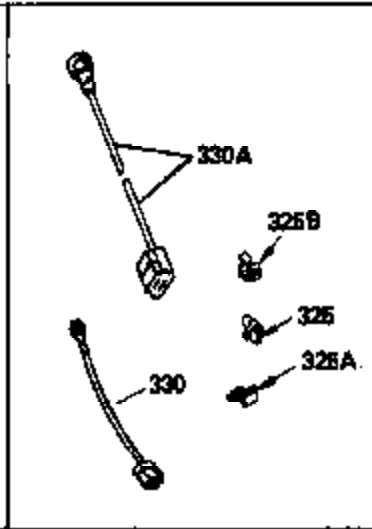

ILLUSTRATION SHOWS TYPICAL PARTS ONLY. ORDER BY PART NUMBER. PARTS NOT LISTED ARE SUPPLIED BY DEM.

Ref #	Part Number	Qty	Description
16	32651		Lever, Governor
19	34043		Spring, Extension
19A	34043		Spring, Extension
62	650760		Screw, 8-32 x 3/8"
63	28545		Grommet, Plastic
64	30063		Screw, Torx T-30, 1/4-20 x 1/2"
68	33356		Terminal, Ground
70	33580		Flange Ass'y. (Incl. 72, 75, 80 & 81)
72	31927		Plug, Pipe
92	650815		Washer, Belleville
103	650489		Screw, 1/4-20 x 5/8"
186	33860		Link, Governor-to-throttle
202	31342		Spring, Compression
205	650549		Screw, 5-40 x 7/16"
210	27793		Clip, Conduit
211	28942		Screw, 10-32 x 3/8"
240	34909		Body, Air cleaner
243	650834		Screw, 10-32 x 1-17/32"
274	27930		* Exhaust Gasket (use as required)
277	650729		Screw, 5/16-18 x 3-3/16" (Use As Req.)
277	651002		Screw, 5/16-18 x 4-3/16" (Use As Req.)
277	30196		Screw, 5/16-18 x 3/4" (Use As Req.)
286	33662		Hub & Screen Assy., Starter
287	29752		Nut & Whizlock, 1/4-28
313	33876		Gasket, Stator
375	610848		Magneto NOTE: The following complete magnetos are not available as an assembly. The magneto numbers are shown for reference purposes only. Order component parts individually, as shown in parts breakdown. (Refer to Division 5, Section B, page 28 for breakdown or Fiche 10A, Grid G-2)
377	30547A		Contact Assy., Breaker
378	30548B		Condenser
390	590479		Rewind Starter NOTE: Replacement hardware may differ when servicing starter assy. or blower housing. Refer to Service Bulletin 508. (Refer to Division 5, Section C, page 30 for breakdown or Fiche 10A, Grid G-9))
415	730130		Exh.Adapter Kit (Incl. 274 & 277)(As req.)