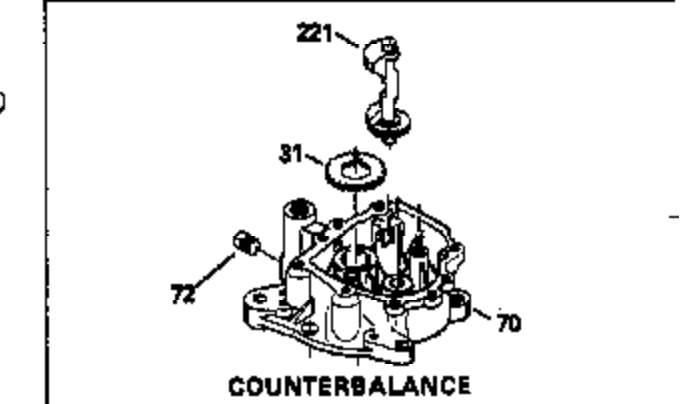

ILLUSTRATION SHOWS TYPICAL PARTS ONLY. ORDER BY PART NUMBER. PARTS NOT LISTED ARE SUPPLIED BY DEM.

Ref #	Part Number	Qty	Description
16	32651		Lever, Governor
19	34043		Spring, Extension
19A	34043		Spring, Extension
62	650760		Screw, 8-32 x 3/8"
63	28545		Grommet, Plastic
64	30063		Screw, Torx T-30, 1/4-20 x 1/2"
68	33356		Terminal, Ground
70	33580		Flange Ass'y. (Incl. 72, 75, 80 & 81)
72	31927		Plug, Pipe
92	650815		Washer, Belleville
103	650489		Screw, 1/4-20 x 5/8"
186	33860		Link, Governor-to-throttle
202	31342		Spring, Compression
205	650549		Screw, 5-40 x 7/16"
210	27793		Clip, Conduit
211	28942		Screw, 10-32 x 3/8"
240	34909		Body, Air cleaner
243	650834		Screw, 10-32 x 1-17/32"
274	27930		* Exhaust Gasket (use as required)
277	650729		Screw, 5/16-18 x 3-3/16" (Use As Req.)
277	651002		Screw, 5/16-18 x 4-3/16" (Use As Req.)
277	30196		Screw, 5/16-18 x 3/4" (Use As Req.)
286	33662		Hub & Screen Assy., Starter
287	29752		Nut & Whizlock, 1/4-28
313	33876		Gasket, Stator
375	610848		Magneto NOTE: The following complete magnetos are not available as an assembly. The magneto numbers are shown for reference purposes only. Order component parts individually, as shown in parts breakdown. (Refer to Division 5, Section B, page 28 for breakdown or Fiche 10A, Grid G-2)
377	30547A		Contact Assy., Breaker
378	30548B		Condenser
390	590479		Rewind Starter NOTE: Replacement hardware may differ when servicing starter assy. or blower housing. Refer to Service Bulletin 508. (Refer to Division 5, Section C, page 30 for breakdown or Fiche 10A, Grid G-9))
415	730130		Exh.Adapter Kit (Incl. 274 & 277)(As req.)