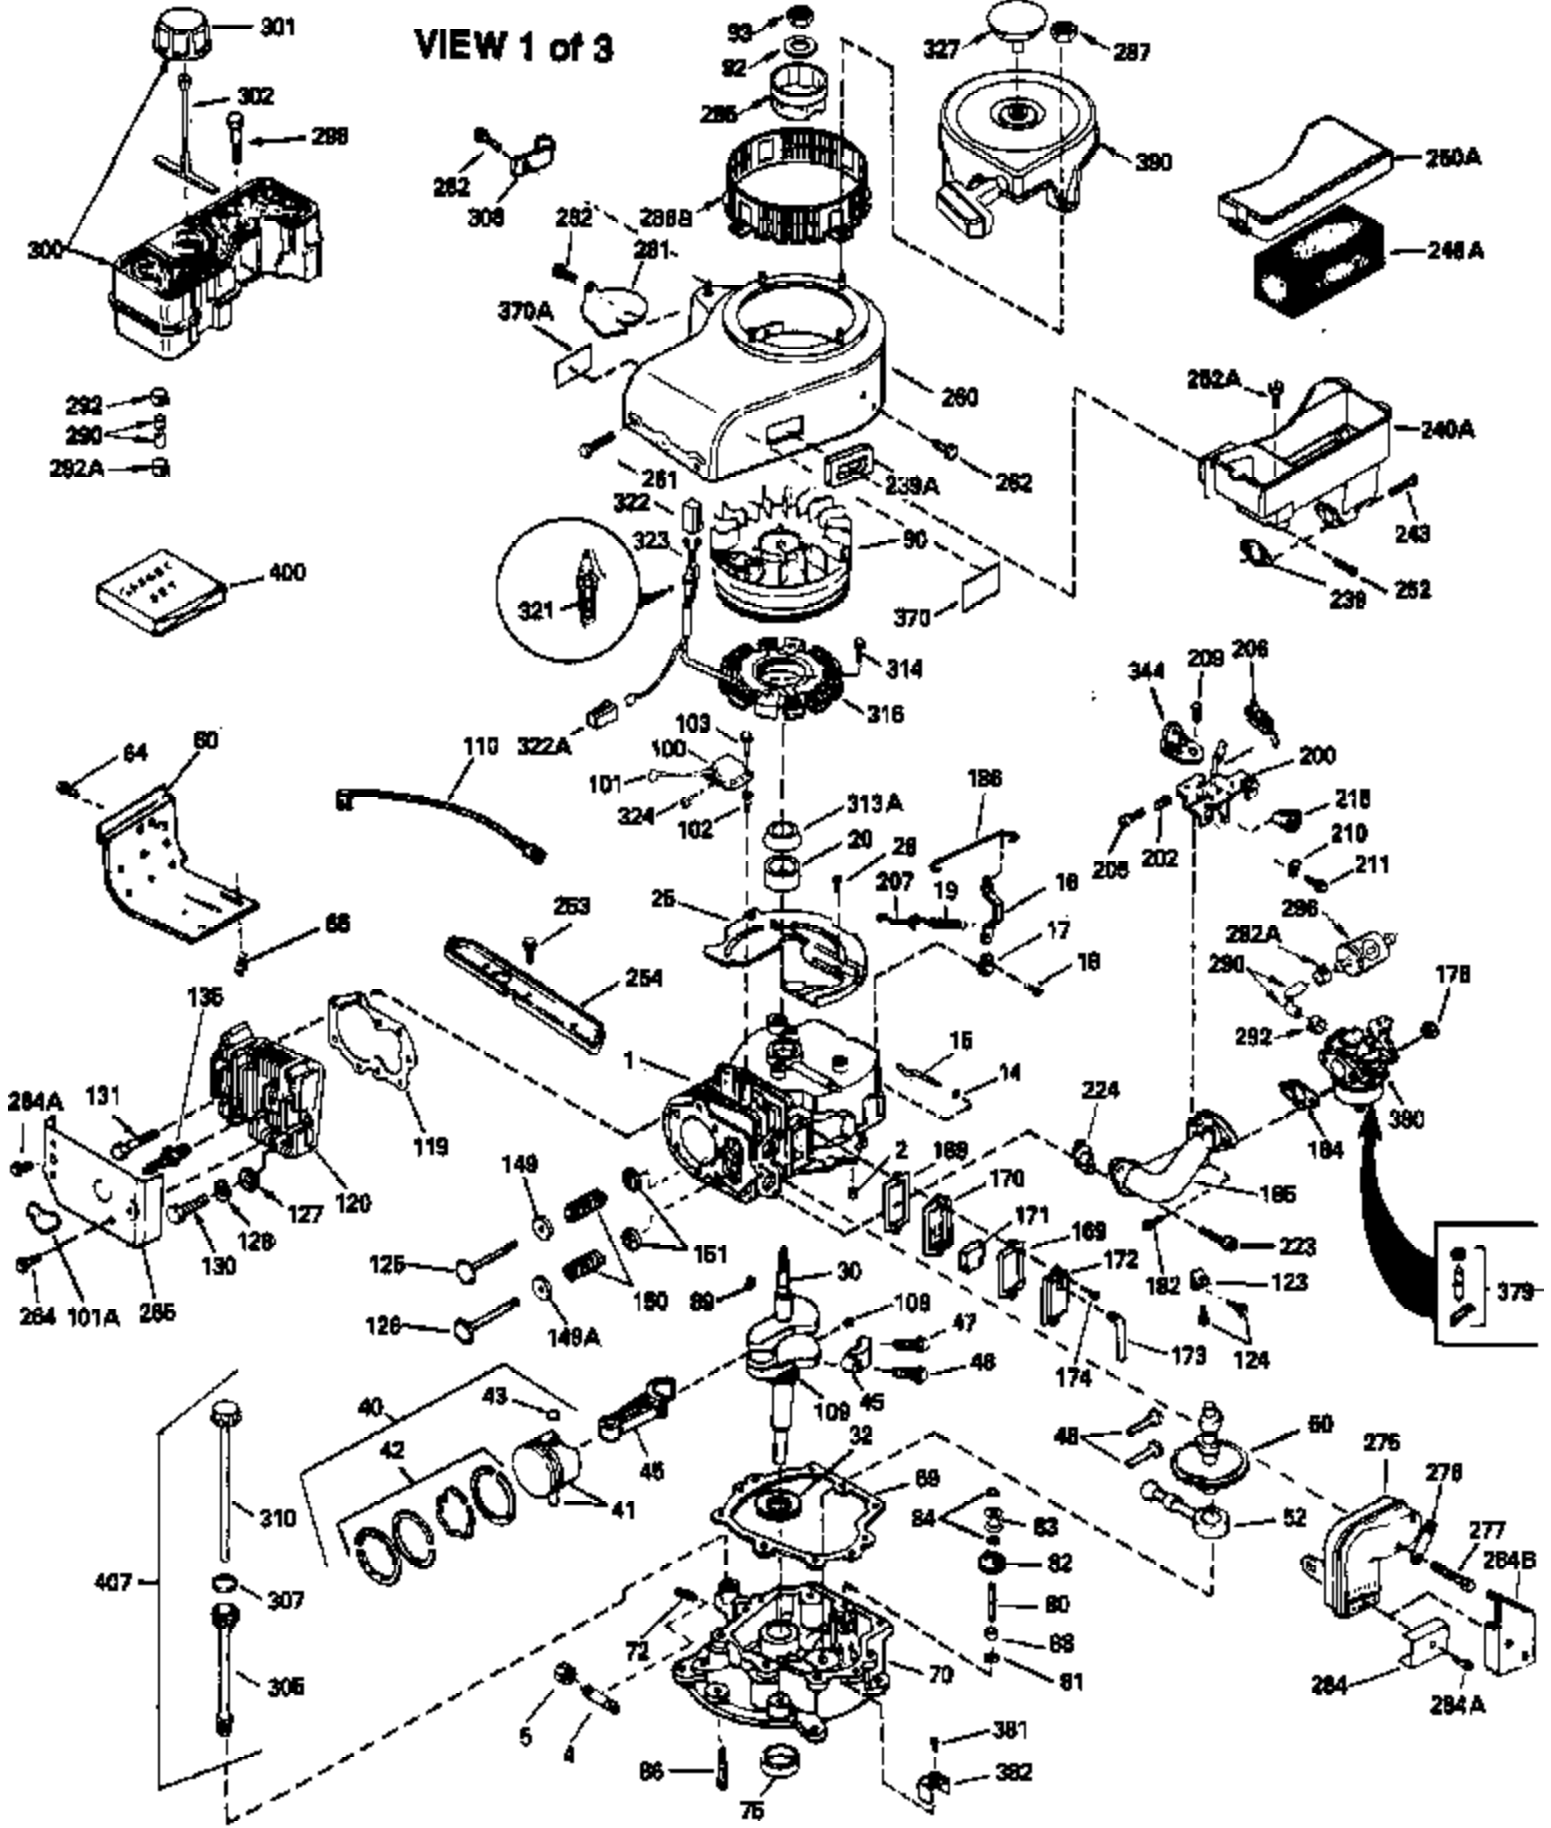

ILLUSTRATION SHOWS TYPICAL PARTS ONLY. ORDER BY PART NUMBER. PARTS NOT LISTED ARE SUPPLIED BY OEM.

Engine Parts List #1

Ref #	Part Number	Qty	Description
1	34908A		Cylinder (Incl. 2 & 20) (3-5/16" Bore)
2	27652		Pin, Dowel
4	33998		Nipple, Oil drain
5	32154		Cap, Pipe
14	28277		Washer, Flat
15	35082		Rod, Governor
16	32651		Lever, Governor
17	31335		Clamp, Governor lever
18	650548		Screw, 8-32 x 5/16"
19	34043		Spring, Extension
20	32630		Seal, Oil
25	35256A		Baffle, Blower housing
26	650561		Screw, 1/4-20 x 5/8"
30	33644B		Crankshaft (Incl. 108 & 109)
32	35653		Washer (1-3/8" I.D. 1-3/4" O.D. .015" thick)
40	34860A		Piston, Pin & Ring Set (Std.)(3-5/16" Bore)
40	34861A		Piston, Pin & Ring Set (.010" OS)
40	34862A		Piston, Pin & Ring Set (.020" OS)
41	34863		Piston & Pin Ass'y. (Std.)(Incl.43)(3 -5/16")
41	34864		Piston & Pin Ass'y. (.010" OS) (Incl. 43)
41	34865		Piston & Pin Ass'y. (.020" OS) (Incl. 43)
42	34866A		Ring Set (Std.) (3-5/16" Bore)
42	34867A		Ring Set (.010" OS)
42	34868A		Ring Set (.020" OS)
43	27888		Ring, Piston pin retaining
45	32591C		Rod Assy., Connecting (Incl. 47)
47	650662C		Bolt, Connecting rod (2 pieces)
48	34034		Lifter, Valve
50	34040		Camshaft (MCR)
52	31356		Pump Assy., Oil
60	33273A		Extension, Blower housing
64	30063		Screw, Torx T-30, 1/4-20 x 1/2"
65	650128		Screw, 10-24 x 1/2"
69	35262		* Gasket, Mounting flange
70	33580		Flange Ass'y. (Incl. 72, 75, 80 & 81)
72	31927		Plug, Pipe
75	31950		Seal, Oil
80	30668		Shaft, Mechanical governor
81	30590A		Washer, Flat
82	30591		Gear Assy., Governor (Incl. 81)
83	30588A		Spool, Governor
84	29193		Ring, Retaining
86	650833		Screw, 1/4-20 x 1-3/16"
88	31707A		Governor Spacer Assy. (Incl. 81)
89	32589		Key, Flywheel
92	650815		Washer, Belleville
93	8116		Nut, Hex, 1/2-20
101	610118		Cover, Spark plug (Use as required)
103	650489		Screw, 1/4-20 x 5/8"
108	29783		Pin, Crankshaft
109	33245		Gear, Crankshaft
110	30831		Ground Wire
119	34923A		* Gasket, Cylinder head
120	34030		Head, Cylinder
123	33261		Bracket, Intake pipe
124	650738		Screw, 1/4-20 x 5/8"
125	27878A		Exhaust Valve (Std.) (Incl. 151)
125	27880A		Exhaust Valve (1/32" OS) (Incl. 151)