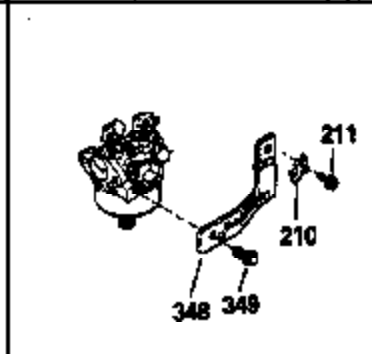

ILLUSTRATION SHOWS TYPICAL PARTS ONLY. ORDER BY PART NUMBER. PARTS NOT LISTED ARE SUPPLIED BY DEM.

Ref #	Part Number	Qty	Description
16	32651		Lever, Governor
19	34043		Spring, Extension
19A	34043		Spring, Extension
62	650760		Screw, 8-32 x 3/8"
63	28545		Grommet, Plastic
64	30063		Screw, Torx T-30, 1/4-20 x 1/2"
68	33356		Terminal, Ground
70	33580		Flange Ass'y. (Incl. 72, 75, 80 & 81)
72	31927		Plug, Pipe
92	650815		Washer, Belleville
103	650489		Screw, 1/4-20 x 5/8"
186	33860		Link, Governor-to-throttle
202	31342		Spring, Compression
205	650549		Screw, 5-40 x 7/16"
210	27793		Clip, Conduit
211	28942		Screw, 10-32 x 3/8"
240	34909		Body, Air cleaner
243	650834		Screw, 10-32 x 1-17/32"
274	27930		* Exhaust Gasket (use as required)
277	650729		Screw, 5/16-18 x 3-3/16" (Use As Req.)
277	651002		Screw, 5/16-18 x 4-3/16" (Use As Req.)
277	30196		Screw, 5/16-18 x 3/4" (Use As Req.)
286	33662		Hub & Screen Assy., Starter
287	29752		Nut & Whizlock, 1/4-28
313	33876		Gasket, Stator
375	610848		Magneto NOTE: The following complete magnetos are not available as an assembly. The magneto numbers are shown for reference purposes only. Order component parts individually, as shown in parts breakdown. (Refer to Division 5, Section B, page 28 for breakdown or Fiche 10A, Grid G-2)
377	30547A		Contact Assy., Breaker
378	30548B		Condenser
390	590479		Rewind Starter NOTE: Replacement hardware may differ when servicing starter assy. or blower housing. Refer to Service Bulletin 508. (Refer to Division 5, Section C, page 30 for breakdown or Fiche 10A, Grid G-9))
415	730130		Exh.Adapter Kit (Incl. 274 & 277)(As req.)