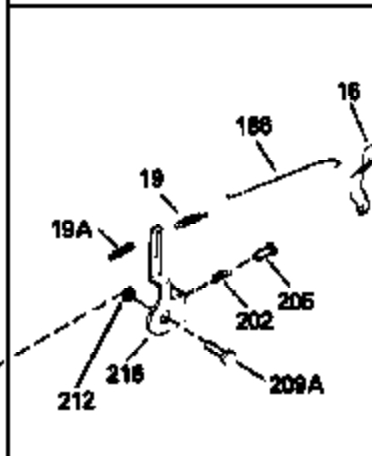

ILLUSTRATION SHOWS TYPICAL PARTS ONLY. ORDER BY PART NUMBER. PARTS NOT LISTED ARE SUPPLIED BY DEM.

Ref #	Part Number	Qty	Description
16	32651		Lever, Governor
19	34043		Spring, Extension
19A	34043		Spring, Extension
62	650760		Screw, 8-32 x 3/8"
63	28545		Grommet, Plastic
64	30063		Screw, Torx T-30, 1/4-20 x 1/2"
68	33356		Terminal, Ground
70	33580		Flange Ass'y. (Incl. 72, 75, 80 & 81)
72	31927		Plug, Pipe
92	650815		Washer, Belleville
103	650489		Screw, 1/4-20 x 5/8"
186	33860		Link, Governor-to-throttle
202	31342		Spring, Compression
205	650549		Screw, 5-40 x 7/16"
210	27793		Clip, Conduit
211	28942		Screw, 10-32 x 3/8"
240	34909		Body, Air cleaner
243	650834		Screw, 10-32 x 1-17/32"
274	27930		* Exhaust Gasket (use as required)
277	650729		Screw, 5/16-18 x 3-3/16" (Use As Req.)
277	651002		Screw, 5/16-18 x 4-3/16" (Use As Req.)
277	30196		Screw, 5/16-18 x 3/4" (Use As Req.)
286	33662		Hub & Screen Assy., Starter
287	29752		Nut & Whizlock, 1/4-28
313	33876		Gasket, Stator
375	610848		Magneto NOTE: The following complete magnetos are not available as an assembly. The magneto numbers are shown for reference purposes only. Order component parts individually, as shown in parts breakdown. (Refer to Division 5, Section B, page 28 for breakdown or Fiche 10A, Grid G-2)
377	30547A		Contact Assy., Breaker
378	30548B		Condenser
390	590479		Rewind Starter NOTE: Replacement hardware may differ when servicing starter assy. or blower housing. Refer to Service Bulletin 508. (Refer to Division 5, Section C, page 30 for breakdown or Fiche 10A, Grid G-9))
415	730130		Exh.Adapter Kit (Incl. 274 & 277)(As req.)