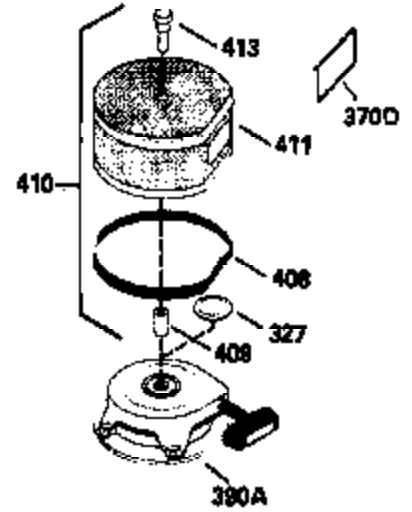

ILLUSTRATION SHOWS TYPICAL PARTS ONLY. ORDER BY PART NUMBER. PARTS NOT LISTED ARE SUPPLIED BY OEM.

**OPTIONAL SPARK
ARRESTOR**

**VIEW 3 of 3
MUFFLER (QUIET)
(OPTIONAL)**

**DEBRIS SCREEN KIT
(OPTIONAL)**

Ref #	Part Number	Qty	Description
275C	35824		Muffler (Quiet) (Optional)
275	33944A		Muffler
277	650729		Screw, 5/16-18 x 3-3/16" (Use As Req.)
277	651002		Screw, 5/16-18 x 4-3/16" (Use As Req.)
277	30196		Screw, 5/16-18 x 3/4" (Use As Req.)
370C	34870		Decal, Instruction (Optional)
370D	34387		Decal, Instruction (Optional)
408	35570		Screen Seal (Optional)
409	35569		Spacer (Optional)
410	730573		Opt.Screen Kit(Incl.370D,408,409,411, 413)
411	35568		Debris Screen (Optional)
413	650907		Screw, 5/16-18 x 1-5/8" (Optional)
416	34479		Spark Arrestor Kit (Optional)
425	730572		Starter Muff Kit(Incl.370C,426,427)(O pt.)
426	34687		Starter Air Cleaner (Optional)
427	34869		Starter Air Cleaner Bracket (Optional)