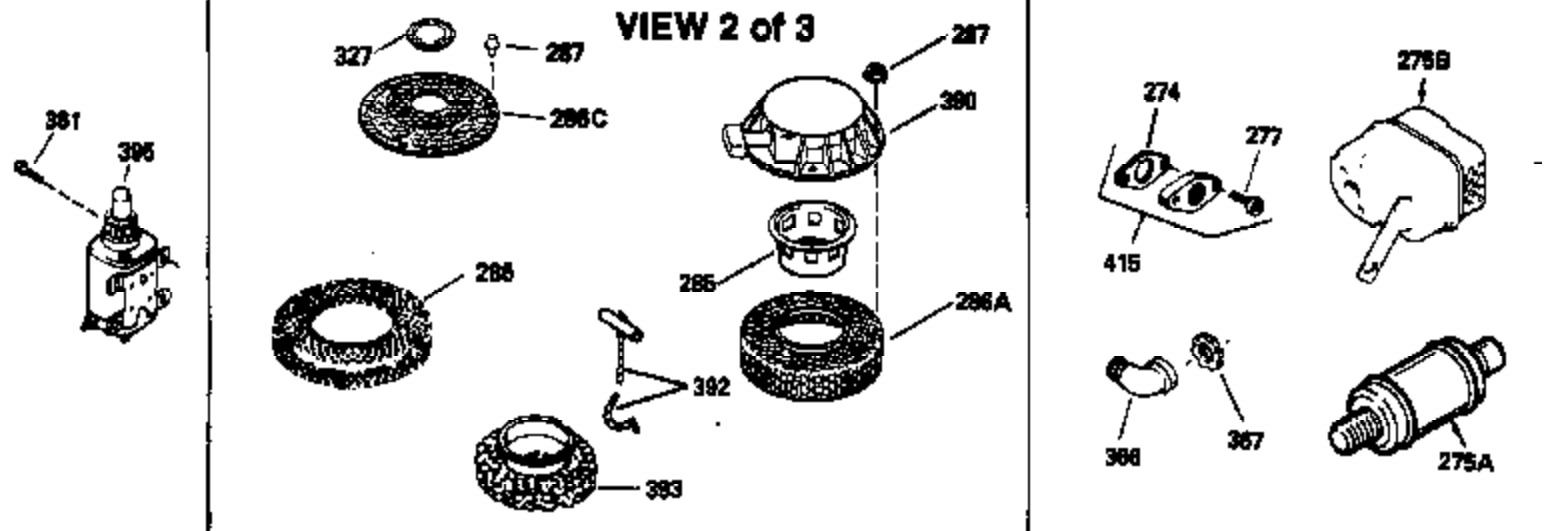

ILLUSTRATION SHOWS TYPICAL PARTS ONLY. ORDER BY PART NUMBER. PARTS NOT LISTED ARE SUPPLIED BY DEM.

Ref #	Part Number	Qty	Description
16	32651		Lever, Governor
19	34043		Spring, Extension
19A	34043		Spring, Extension
62	650760		Screw, 8-32 x 3/8"
63	28545		Grommet, Plastic
64	30063		Screw, Torx T-30, 1/4-20 x 1/2"
68	33356		Terminal, Ground
70	33580		Flange Ass'y. (Incl. 72, 75, 80 & 81)
72	31927		Plug, Pipe
92	650815		Washer, Belleville
103	650489		Screw, 1/4-20 x 5/8"
186	33860		Link, Governor-to-throttle
202	31342		Spring, Compression
205	650549		Screw, 5-40 x 7/16"
210	27793		Clip, Conduit
211	28942		Screw, 10-32 x 3/8"
240	34909		Body, Air cleaner
243	650834		Screw, 10-32 x 1-17/32"
274	27930		* Exhaust Gasket (use as required)
277	650729		Screw, 5/16-18 x 3-3/16" (Use As Req.)
277	651002		Screw, 5/16-18 x 4-3/16" (Use As Req.)
277	30196		Screw, 5/16-18 x 3/4" (Use As Req.)
286	33662		Hub & Screen Assy., Starter
287	29752		Nut & Whizlock, 1/4-28
313	33876		Gasket, Stator
375	610848		Magneto NOTE: The following complete magnetos are not available as an assembly. The magneto numbers are shown for reference purposes only. Order component parts individually, as shown in parts breakdown. (Refer to Division 5, Section B, page 28 for breakdown or Fiche 10A, Grid G-2)
377	30547A		Contact Assy., Breaker
378	30548B		Condenser
390	590479		Rewind Starter NOTE: Replacement hardware may differ when servicing starter assy. or blower housing. Refer to Service Bulletin 508. (Refer to Division 5, Section C, page 30 for breakdown or Fiche 10A, Grid G-9))
415	730130		Exh.Adapter Kit (Incl. 274 & 277)(As req.)