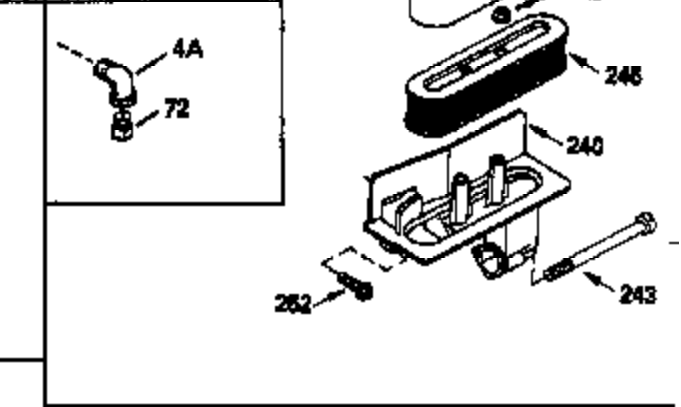

ILLUSTRATION SHOWS TYPICAL PARTS ONLY. ORDER BY PART NUMBER. PARTS NOT LISTED ARE SUPPLIED BY DEM.

Ref #	Part Number	Qty	Description
16	32651		Lever, Governor
19	34043		Spring, Extension
19A	34043		Spring, Extension
62	650760		Screw, 8-32 x 3/8"
63	28545		Grommet, Plastic
64	30063		Screw, Torx T-30, 1/4-20 x 1/2"
68	33356		Terminal, Ground
70	33580		Flange Ass'y. (Incl. 72, 75, 80 & 81)
72	31927		Plug, Pipe
92	650815		Washer, Belleville
103	650489		Screw, 1/4-20 x 5/8"
186	33860		Link, Governor-to-throttle
202	31342		Spring, Compression
205	650549		Screw, 5-40 x 7/16"
210	27793		Clip, Conduit
211	28942		Screw, 10-32 x 3/8"
240	34909		Body, Air cleaner
243	650834		Screw, 10-32 x 1-17/32"
274	27930		* Exhaust Gasket (use as required)
277	650729		Screw, 5/16-18 x 3-3/16" (Use As Req.)
277	651002		Screw, 5/16-18 x 4-3/16" (Use As Req.)
277	30196		Screw, 5/16-18 x 3/4" (Use As Req.)
286	33662		Hub & Screen Assy., Starter
287	29752		Nut & Whizlock, 1/4-28
313	33876		Gasket, Stator
375	610848		Magneto NOTE: The following complete magnetos are not available as an assembly. The magneto numbers are shown for reference purposes only. Order component parts individually, as shown in parts breakdown. (Refer to Division 5, Section B, page 28 for breakdown or Fiche 10A, Grid G-2)
377	30547A		Contact Assy., Breaker
378	30548B		Condenser
390	590479		Rewind Starter NOTE: Replacement hardware may differ when servicing starter assy. or blower housing. Refer to Service Bulletin 508. (Refer to Division 5, Section C, page 30 for breakdown or Fiche 10A, Grid G-9))
415	730130		Exh.Adapter Kit (Incl. 274 & 277)(As req.)