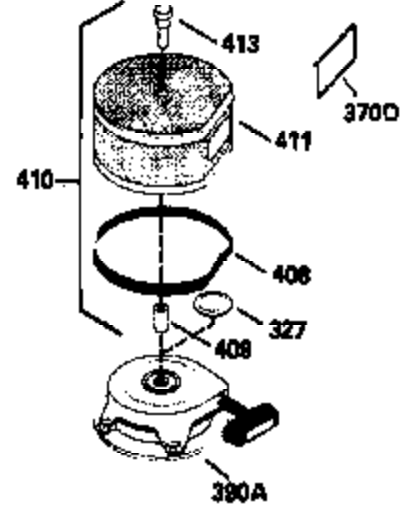

ILLUSTRATION SHOWS TYPICAL PARTS ONLY. ORDER BY PART NUMBER. PARTS NOT LISTED ARE SUPPLIED BY OEM.

**OPTIONAL SPARK
ARRESTOR**

**VIEW 3 of 3
MUFFLER (QUIET)
(OPTIONAL)**

**DEBRIS SCREEN KIT
(OPTIONAL)**

Ref #	Part Number	Qty	Description
275	33280A		Muffler
275C	35824		Muffler (Quiet) (Optional)
277	650729		Screw, 5/16-18 x 3-3/16" (Use As Req.)
277	651002		Screw, 5/16-18 x 4-3/16" (Use As Req.)
277	30196		Screw, 5/16-18 x 3/4" (Use As Req.)
327	33817		Plug, Screen
370C	34870		Decal, Instruction (Optional)
370D	34387		Decal, Instruction (Optional)
408	35570		Screen Seal (Optional)
409	35569		Spacer (Optional)
410	730573		Opt.Screen Kit(Incl.370D,408,409,411, 413)
411	35568		Debris Screen (Optional)
413	650907		Screw, 5/16-18 x 1-5/8" (Optional)
416	34479		Spark Arrestor Kit (Optional)
425	730572		Starter Muff Kit(Incl.370C,426,427)(O pt.)
426	34687		Starter Air Cleaner (Optional)
427	34869		Starter Air Cleaner Bracket (Optional)