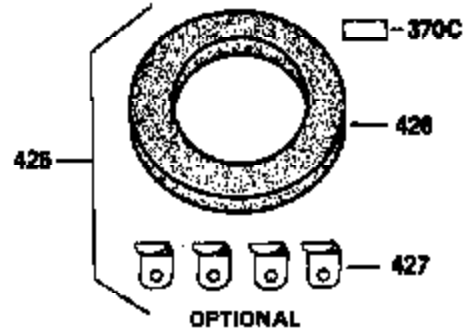

ILLUSTRATION SHOWS TYPICAL PARTS ONLY. ORDER BY PART NUMBER. PARTS NOT LISTED ARE SUPPLIED BY OEM.

**OPTIONAL SPARK
ARRESTOR**

**VIEW 3 of 3
MUFFLER (QUIET)
(OPTIONAL)**

**DEBRIS SCREEN KIT
(OPTIONAL)**

Ref #	Part Number	Qty	Description
275	33280A		Muffler
275C	35824		Muffler (Quiet) (Optional)
277	650729		Screw, 5/16-18 x 3-3/16" (Use As Req.)
277	651002		Screw, 5/16-18 x 4-3/16" (Use As Req.)
277	30196		Screw, 5/16-18 x 3/4" (Use As Req.)
327	33817		Plug, Screen
370C	34870		Decal, Instruction (Optional)
370D	34387		Decal, Instruction (Optional)
408	35570		Screen Seal (Optional)
409	35569		Spacer (Optional)
410	730573		Opt.Screen Kit(Incl.370D,408,409,411, 413)
411	35568		Debris Screen (Optional)
413	650907		Screw, 5/16-18 x 1-5/8" (Optional)
416	34479		Spark Arrestor Kit (Optional)
425	730572		Starter Muff Kit(Incl.370C,426,427)(O pt.)
426	34687		Starter Air Cleaner (Optional)
427	34869		Starter Air Cleaner Bracket (Optional)