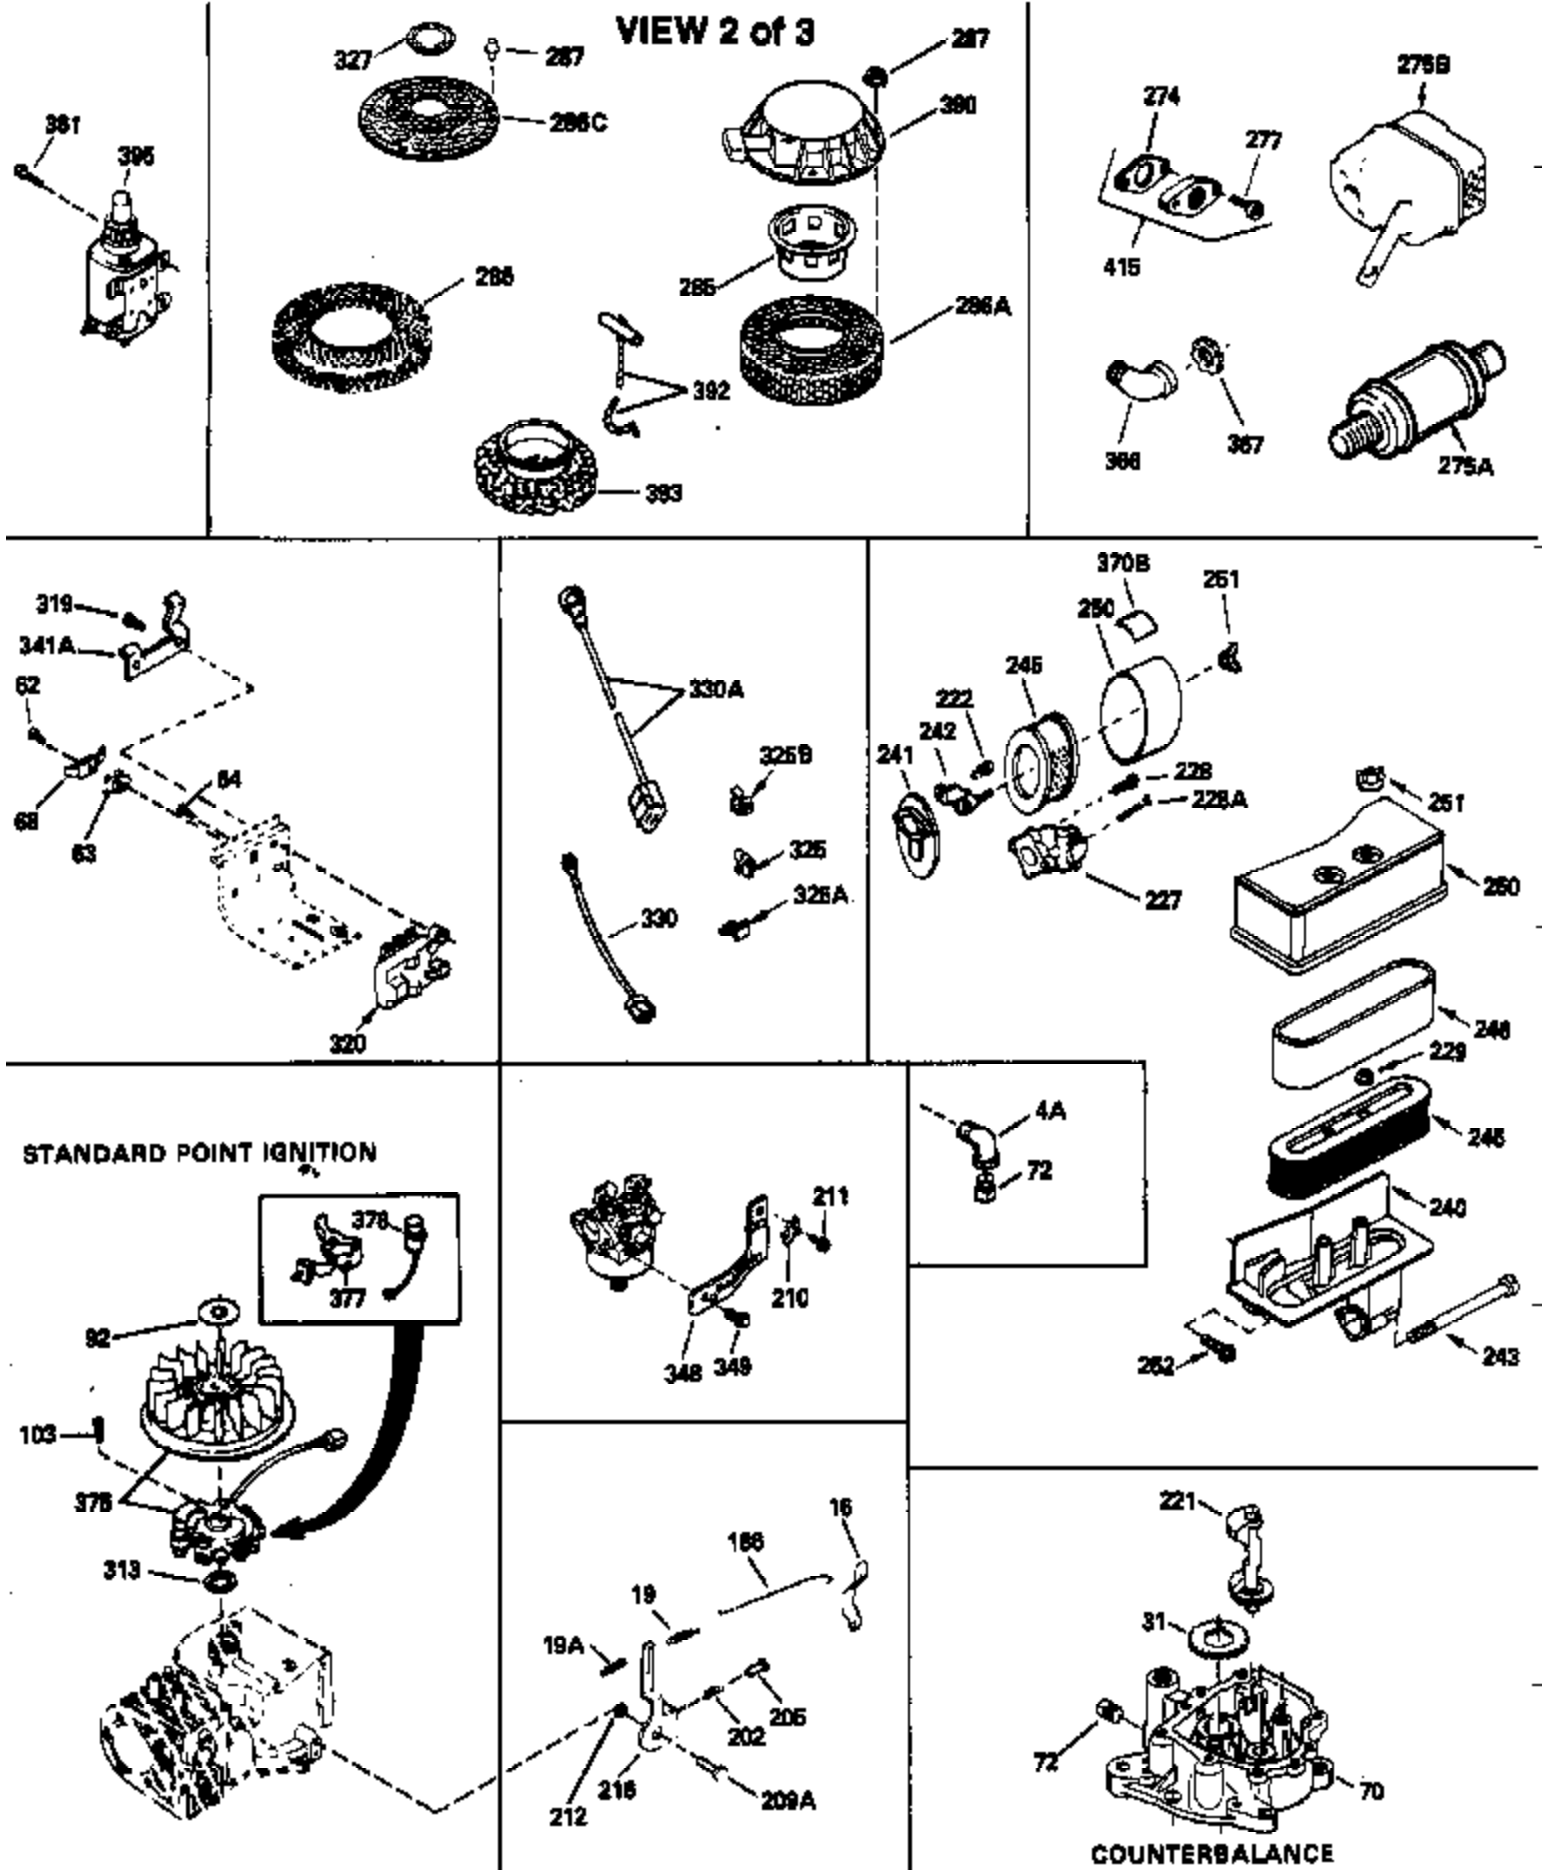

ILLUSTRATION SHOWS TYPICAL PARTS ONLY. ORDER BY PART NUMBER. PARTS NOT LISTED ARE SUPPLIED BY DEM.

Ref #	Part Number	Qty	Description
16	32651		Lever, Governor
19	31361		Spring, Governor
64	30063		Screw, Torx T-30, 1/4-20 x 1/2"
70	33580		Flange Ass'y. (Incl. 72, 75, 80 & 81)
72	31927		Plug, Pipe
92	650793		Washer, Flat
92	650815		Washer, Belleville
103	650516		Screw, 1/4-20 x 1-1/8"
186	33860		Link, Governor-to-throttle
202	31342		Spring, Compression
205	650549		Screw, 5-40 x 7/16"
210	27793		Clip, Conduit
211	28942		Screw, 10-32 x 3/8"
240	34909		Body, Air cleaner
243	650834		Screw, 10-32 x 1-17/32"
274	27930		* Exhaust Gasket (use as required)
277	650729		Screw, 5/16-18 x 3-3/16" (Use As Req.)
277	651002		Screw, 5/16-18 x 4-3/16" (Use As Req.)
277	30196		Screw, 5/16-18 x 3/4" (Use As Req.)
286	33816		Hub & Screen Assy., Starter
313	33876		Gasket, Stator
327	33817		Plug, Screen
361	30063		Screw, Torx T-30, 1/4-20 x 1/2"
375	610972		Magneto (w/ring gear) (12 volt, 3 amp) NOTE: The following complete magnetos are not available as an assembly. The magneto numbers are shown for reference purposes only. Order component parts individually, as shown in parts breakdown. (Refer to Division 5, Section B, page 36 for breakdown or
377	30547A		Contact Assy., Breaker
395	33605		Electric Starter Motor (12 Volt) NOTE: Engine requires a ringgear flywheel (611091 minimum) and the cylinder must have drilled and tapped starter mounting bosses to add the electric starter. (Refer to Division 5, Section D, page 20 for breakdown or Fiche 10A, Grid G-11)
415	730130		Exh.Adapter Kit (Incl. 274 & 277)(As req.)