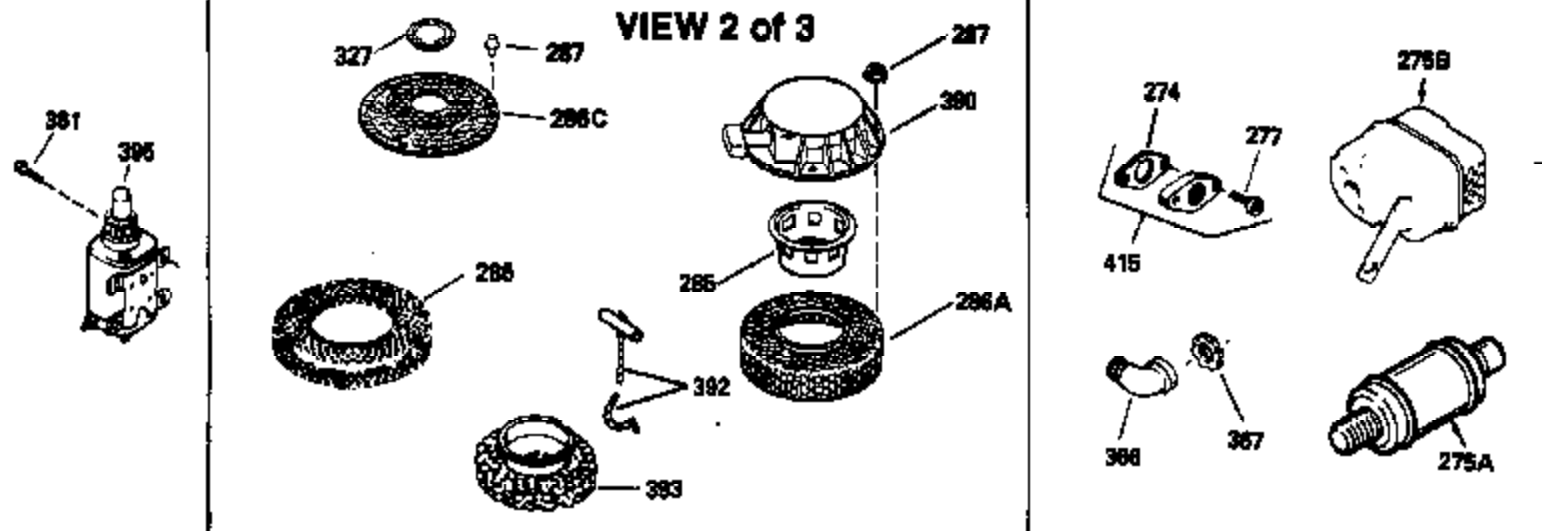

ILLUSTRATION SHOWS TYPICAL PARTS ONLY. ORDER BY PART NUMBER. PARTS NOT LISTED ARE SUPPLIED BY DEM.

Ref #	Part Number	Qty	Description
16	32651		Lever, Governor
19	31361		Spring, Governor
64	30063		Screw, Torx T-30, 1/4-20 x 1/2"
70	33580		Flange Ass'y. (Incl. 72, 75, 80 & 81)
72	31927		Plug, Pipe
92	650815		Washer, Belleville
103	650516		Screw, 1/4-20 x 1-1/8"
186	33860		Link, Governor-to-throttle
202	31342		Spring, Compression
205	650549		Screw, 5-40 x 7/16"
240	34909		Body, Air cleaner
243	650834		Screw, 10-32 x 1-17/32"
274	27930		* Exhaust Gasket (use as required)
277	650729		Screw, 5/16-18 x 3-3/16" (Use As Req.)
277	651002		Screw, 5/16-18 x 4-3/16" (Use As Req.)
277	30196		Screw, 5/16-18 x 3/4" (Use As Req.)
286	33662		Hub & Screen Assy., Starter
287	29752		Nut & Whizlock, 1/4-28
313	33876		Gasket, Stator
319	650874		Screw, 10-32 x 15/32"
320	610938		Regulator, Rectifier (7 amp)
341A	32765		Clamp, Blower housing extension
361	30063		Screw, Torx T-30, 1/4-20 x 1/2"
370B	35344		Decal, Speed control
375	610979		Magneto (w/ring gear) (12 volt, 7 amp) NOTE: The following complete magnetos are not available as an assembly. The magneto numbers are shown for reference purposes only. Order component parts individually, as shown in parts breakdown. (Refer to Division 5 Section B, page 36 for breakdown or Fi
377	30547A		Contact Assy., Breaker
390	590479		Rewind Starter NOTE: Replacement hardware may differ when servicing starter assy. or blower housing. Refer to Service Bulletin 508. (Refer to Division 5, Section C, page 30 for breakdown or Fiche 10A, Grid G-9))
395	33605		Electric Starter Motor (12 Volt) NOTE: Engine requires a ringgear flywheel (611091 minimum) and the cylinder must have drilled and tapped starter mounting bosses to add the electric starter. (Refer to Division 5, Section D, page 20 for breakdown or Fiche 10A, Grid G-11)
415	730130		Exh.Adapter Kit (Incl. 274 & 277)(As req.)