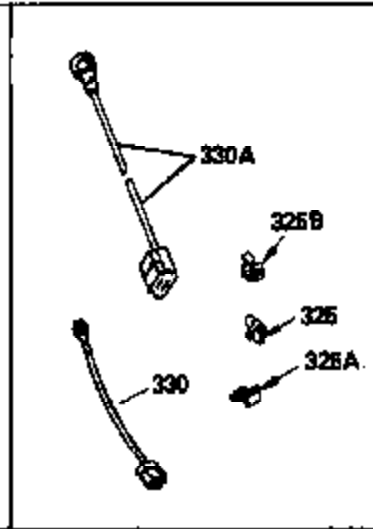

ILLUSTRATION SHOWS TYPICAL PARTS ONLY. ORDER BY PART NUMBER. PARTS NOT LISTED ARE SUPPLIED BY DEM.

Ref #	Part Number	Qty	Description
16	32651		Lever, Governor
19	31361		Spring, Governor
64	30063		Screw, Torx T-30, 1/4-20 x 1/2"
70	33580		Flange Ass'y. (Incl. 72, 75, 80 & 81)
72	31927		Plug, Pipe
92	650815		Washer, Belleville
103	650516		Screw, 1/4-20 x 1-1/8"
186	33860		Link, Governor-to-throttle
202	31342		Spring, Compression
205	650549		Screw, 5-40 x 7/16"
240	34909		Body, Air cleaner
243	650834		Screw, 10-32 x 1-17/32"
274	27930		* Exhaust Gasket (use as required)
277	650729		Screw, 5/16-18 x 3-3/16" (Use As Req.)
277	651002		Screw, 5/16-18 x 4-3/16" (Use As Req.)
277	30196		Screw, 5/16-18 x 3/4" (Use As Req.)
286	33662		Hub & Screen Assy., Starter
287	29752		Nut & Whizlock, 1/4-28
313	33876		Gasket, Stator
319	650874		Screw, 10-32 x 15/32"
320	610938		Regulator, Rectifier (7 amp)
341A	32765		Clamp, Blower housing extension
361	30063		Screw, Torx T-30, 1/4-20 x 1/2"
370B	35344		Decal, Speed control
375	610979		Magneto (w/ring gear) (12 volt, 7 amp) NOTE: The following complete magnetos are not available as an assembly. The magneto numbers are shown for reference purposes only. Order component parts individually, as shown in parts breakdown. (Refer to Division 5 Section B, page 36 for breakdown or Fi
377	30547A		Contact Assy., Breaker
390	590479		Rewind Starter NOTE: Replacement hardware may differ when servicing starter assy. or blower housing. Refer to Service Bulletin 508. (Refer to Division 5, Section C, page 30 for breakdown or Fiche 10A, Grid G-9))
395	33605		Electric Starter Motor (12 Volt) NOTE: Engine requires a ringgear flywheel (611091 minimum) and the cylinder must have drilled and tapped starter mounting bosses to add the electric starter. (Refer to Division 5, Section D, page 20 for breakdown or Fiche 10A, Grid G-11)
415	730130		Exh.Adapter Kit (Incl. 274 & 277)(As req.)