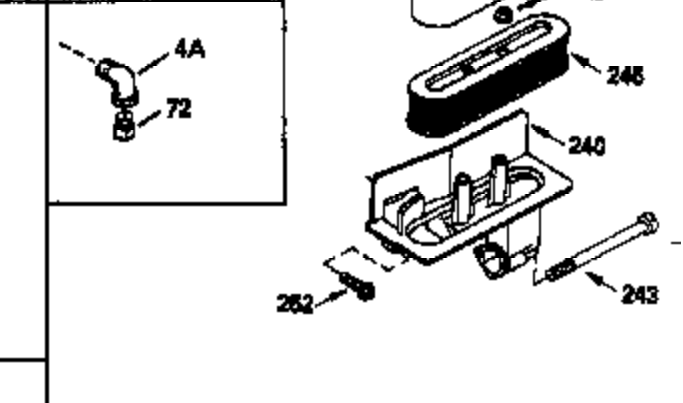

ILLUSTRATION SHOWS TYPICAL PARTS ONLY. ORDER BY PART NUMBER. PARTS NOT LISTED ARE SUPPLIED BY DEM.

Ref #	Part Number	Qty	Description
16	32651		Lever, Governor
19	31361		Spring, Governor
64	30063		Screw, Torx T-30, 1/4-20 x 1/2"
70	33580		Flange Ass'y. (Incl. 72, 75, 80 & 81)
72	31927		Plug, Pipe
92	650815		Washer, Belleville
103	650516		Screw, 1/4-20 x 1-1/8"
186	33860		Link, Governor-to-throttle
202	31342		Spring, Compression
205	650549		Screw, 5-40 x 7/16"
240	34909		Body, Air cleaner
243	650834		Screw, 10-32 x 1-17/32"
274	27930		* Exhaust Gasket (use as required)
277	650729		Screw, 5/16-18 x 3-3/16" (Use As Req.)
277	651002		Screw, 5/16-18 x 4-3/16" (Use As Req.)
277	30196		Screw, 5/16-18 x 3/4" (Use As Req.)
286	33662		Hub & Screen Assy., Starter
287	29752		Nut & Whizlock, 1/4-28
313	33876		Gasket, Stator
319	650874		Screw, 10-32 x 15/32"
320	610938		Regulator, Rectifier (7 amp)
341A	32765		Clamp, Blower housing extension
361	30063		Screw, Torx T-30, 1/4-20 x 1/2"
370B	35344		Decal, Speed control
375	610979		Magneto (w/ring gear) (12 volt, 7 amp) NOTE: The following complete magnetos are not available as an assembly. The magneto numbers are shown for reference purposes only. Order component parts individually, as shown in parts breakdown. (Refer to Division 5 Section B, page 36 for breakdown or Fi
377	30547A		Contact Assy., Breaker
390	590479		Rewind Starter NOTE: Replacement hardware may differ when servicing starter assy. or blower housing. Refer to Service Bulletin 508. (Refer to Division 5, Section C, page 30 for breakdown or Fiche 10A, Grid G-9))
395	33605		Electric Starter Motor (12 Volt) NOTE: Engine requires a ringgear flywheel (611091 minimum) and the cylinder must have drilled and tapped starter mounting bosses to add the electric starter. (Refer to Division 5, Section D, page 20 for breakdown or Fiche 10A, Grid G-11)
415	730130		Exh.Adapter Kit (Incl. 274 & 277)(As req.)