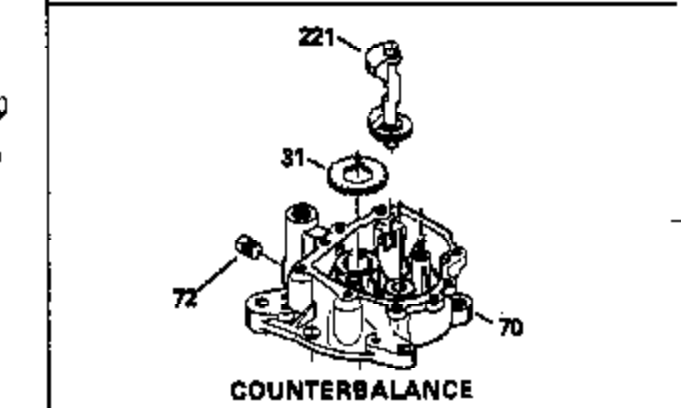

ILLUSTRATION SHOWS TYPICAL PARTS ONLY. ORDER BY PART NUMBER. PARTS NOT LISTED ARE SUPPLIED BY DEM.

Ref #	Part Number	Qty	Description
16	32651		Lever, Governor
19	31361		Spring, Governor
64	30063		Screw, Torx T-30, 1/4-20 x 1/2"
70	33580		Flange Ass'y. (Incl. 72, 75, 80 & 81)
72	31927		Plug, Pipe
92	650815		Washer, Belleville
103	650516		Screw, 1/4-20 x 1-1/8"
186	33860		Link, Governor-to-throttle
202	31342		Spring, Compression
205	650549		Screw, 5-40 x 7/16"
240	34909		Body, Air cleaner
243	650834		Screw, 10-32 x 1-17/32"
274	27930		* Exhaust Gasket (use as required)
277	650729		Screw, 5/16-18 x 3-3/16" (Use As Req.)
277	651002		Screw, 5/16-18 x 4-3/16" (Use As Req.)
277	30196		Screw, 5/16-18 x 3/4" (Use As Req.)
286	33662		Hub & Screen Assy., Starter
287	29752		Nut & Whizlock, 1/4-28
313	33876		Gasket, Stator
319	650874		Screw, 10-32 x 15/32"
320	610938		Regulator, Rectifier (7 amp)
341A	32765		Clamp, Blower housing extension
361	30063		Screw, Torx T-30, 1/4-20 x 1/2"
370B	35344		Decal, Speed control
375	610979		Magneto (w/ring gear) (12 volt, 7 amp) NOTE: The following complete magnetos are not available as an assembly. The magneto numbers are shown for reference purposes only. Order component parts individually, as shown in parts breakdown. (Refer to Division 5 Section B, page 36 for breakdown or Fi
377	30547A		Contact Assy., Breaker
390	590479		Rewind Starter NOTE: Replacement hardware may differ when servicing starter assy. or blower housing. Refer to Service Bulletin 508. (Refer to Division 5, Section C, page 30 for breakdown or Fiche 10A, Grid G-9))
395	33605		Electric Starter Motor (12 Volt) NOTE: Engine requires a ringgear flywheel (611091 minimum) and the cylinder must have drilled and tapped starter mounting bosses to add the electric starter. (Refer to Division 5, Section D, page 20 for breakdown or Fiche 10A, Grid G-11)
415	730130		Exh.Adapter Kit (Incl. 274 & 277)(As req.)