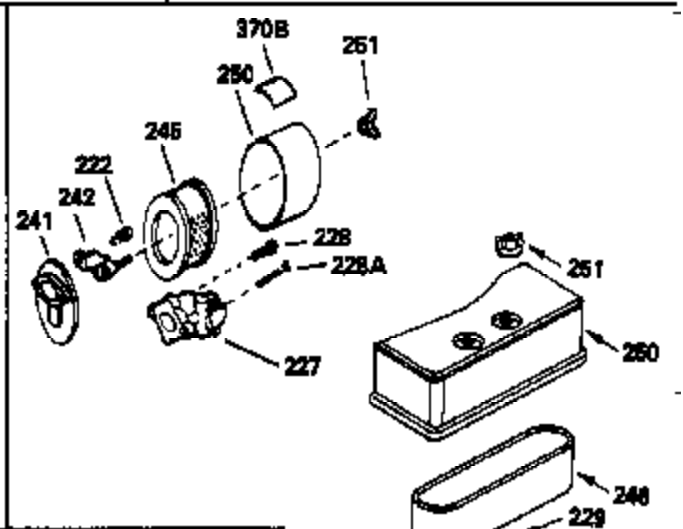

ILLUSTRATION SHOWS TYPICAL PARTS ONLY. ORDER BY PART NUMBER. PARTS NOT LISTED ARE SUPPLIED BY DEM.

Ref #	Part Number	Qty	Description
16	32651		Lever, Governor
19	31361		Spring, Governor
64	30063		Screw, Torx T-30, 1/4-20 x 1/2"
70	33580		Flange Ass'y. (Incl. 72, 75, 80 & 81)
72	31927		Plug, Pipe
92	650815		Washer, Belleville
103	650516		Screw, 1/4-20 x 1-1/8"
186	33860		Link, Governor-to-throttle
202	31342		Spring, Compression
205	650549		Screw, 5-40 x 7/16"
240	34909		Body, Air cleaner
243	650834		Screw, 10-32 x 1-17/32"
274	27930		* Exhaust Gasket (use as required)
277	650729		Screw, 5/16-18 x 3-3/16" (Use As Req.)
277	651002		Screw, 5/16-18 x 4-3/16" (Use As Req.)
277	30196		Screw, 5/16-18 x 3/4" (Use As Req.)
286	33662		Hub & Screen Assy., Starter
287	29752		Nut & Whizlock, 1/4-28
313	33876		Gasket, Stator
319	650874		Screw, 10-32 x 15/32"
320	610938		Regulator, Rectifier (7 amp)
341A	32765		Clamp, Blower housing extension
361	30063		Screw, Torx T-30, 1/4-20 x 1/2"
370B	35344		Decal, Speed control
375	610979		Magneto (w/ring gear) (12 volt, 7 amp) NOTE: The following complete magnetos are not available as an assembly. The magneto numbers are shown for reference purposes only. Order component parts individually, as shown in parts breakdown. (Refer to Division 5 Section B, page 36 for breakdown or Fi
377	30547A		Contact Assy., Breaker
390	590479		Rewind Starter NOTE: Replacement hardware may differ when servicing starter assy. or blower housing. Refer to Service Bulletin 508. (Refer to Division 5, Section C, page 30 for breakdown or Fiche 10A, Grid G-9))
395	33605		Electric Starter Motor (12 Volt) NOTE: Engine requires a ringgear flywheel (611091 minimum) and the cylinder must have drilled and tapped starter mounting bosses to add the electric starter. (Refer to Division 5, Section D, page 20 for breakdown or Fiche 10A, Grid G-11)
415	730130		Exh.Adapter Kit (Incl. 274 & 277)(As req.)