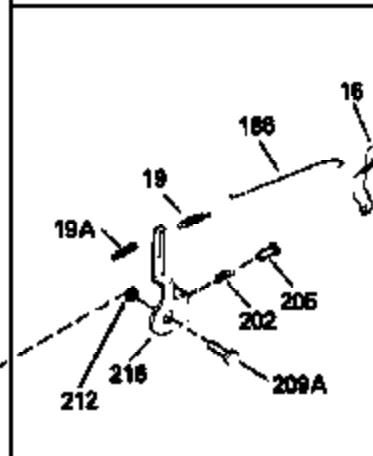

ILLUSTRATION SHOWS TYPICAL PARTS ONLY. ORDER BY PART NUMBER. PARTS NOT LISTED ARE SUPPLIED BY DEM.

Ref #	Part Number	Qty	Description
16	32651		Lever, Governor
19	31361		Spring, Governor
64	30063		Screw, Torx T-30, 1/4-20 x 1/2"
70	33580		Flange Ass'y. (Incl. 72, 75, 80 & 81)
72	31927		Plug, Pipe
92	650815		Washer, Belleville
103	650516		Screw, 1/4-20 x 1-1/8"
186	33860		Link, Governor-to-throttle
202	31342		Spring, Compression
205	650549		Screw, 5-40 x 7/16"
240	34909		Body, Air cleaner
243	650834		Screw, 10-32 x 1-17/32"
274	27930		* Exhaust Gasket (use as required)
277	650729		Screw, 5/16-18 x 3-3/16" (Use As Req.)
277	651002		Screw, 5/16-18 x 4-3/16" (Use As Req.)
277	30196		Screw, 5/16-18 x 3/4" (Use As Req.)
286	33662		Hub & Screen Assy., Starter
287	29752		Nut & Whizlock, 1/4-28
313	33876		Gasket, Stator
319	650874		Screw, 10-32 x 15/32"
320	610938		Regulator, Rectifier (7 amp)
341A	32765		Clamp, Blower housing extension
361	30063		Screw, Torx T-30, 1/4-20 x 1/2"
370B	35344		Decal, Speed control
375	610979		Magneto (w/ring gear) (12 volt, 7 amp) NOTE: The following complete magnetos are not available as an assembly. The magneto numbers are shown for reference purposes only. Order component parts individually, as shown in parts breakdown. (Refer to Division 5 Section B, page 36 for breakdown or Fi
377	30547A		Contact Assy., Breaker
390	590479		Rewind Starter NOTE: Replacement hardware may differ when servicing starter assy. or blower housing. Refer to Service Bulletin 508. (Refer to Division 5, Section C, page 30 for breakdown or Fiche 10A, Grid G-9))
395	33605		Electric Starter Motor (12 Volt) NOTE: Engine requires a ringgear flywheel (611091 minimum) and the cylinder must have drilled and tapped starter mounting bosses to add the electric starter. (Refer to Division 5, Section D, page 20 for breakdown or Fiche 10A, Grid G-11)
415	730130		Exh.Adapter Kit (Incl. 274 & 277)(As req.)