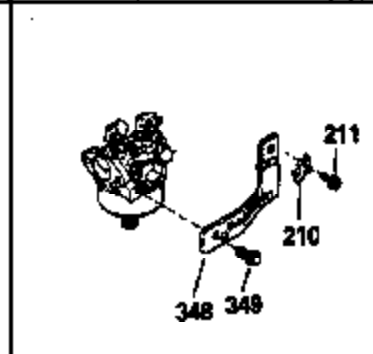

ILLUSTRATION SHOWS TYPICAL PARTS ONLY. ORDER BY PART NUMBER. PARTS NOT LISTED ARE SUPPLIED BY DEM.

Ref #	Part Number	Qty	Description
16	32651		Lever, Governor
19	31361		Spring, Governor
64	30063		Screw, Torx T-30, 1/4-20 x 1/2"
70	33580		Flange Ass'y. (Incl. 72, 75, 80 & 81)
72	31927		Plug, Pipe
92	650815		Washer, Belleville
103	650516		Screw, 1/4-20 x 1-1/8"
186	33860		Link, Governor-to-throttle
202	31342		Spring, Compression
205	650549		Screw, 5-40 x 7/16"
240	34909		Body, Air cleaner
243	650834		Screw, 10-32 x 1-17/32"
274	27930		* Exhaust Gasket (use as required)
277	650729		Screw, 5/16-18 x 3-3/16" (Use As Req.)
277	651002		Screw, 5/16-18 x 4-3/16" (Use As Req.)
277	30196		Screw, 5/16-18 x 3/4" (Use As Req.)
286	33662		Hub & Screen Assy., Starter
287	29752		Nut & Whizlock, 1/4-28
313	33876		Gasket, Stator
319	650874		Screw, 10-32 x 15/32"
320	610938		Regulator, Rectifier (7 amp)
341A	32765		Clamp, Blower housing extension
361	30063		Screw, Torx T-30, 1/4-20 x 1/2"
370B	35344		Decal, Speed control
375	610979		Magneto (w/ring gear) (12 volt, 7 amp) NOTE: The following complete magnetos are not available as an assembly. The magneto numbers are shown for reference purposes only. Order component parts individually, as shown in parts breakdown. (Refer to Division 5 Section B, page 36 for breakdown or Fi
377	30547A		Contact Assy., Breaker
390	590479		Rewind Starter NOTE: Replacement hardware may differ when servicing starter assy. or blower housing. Refer to Service Bulletin 508. (Refer to Division 5, Section C, page 30 for breakdown or Fiche 10A, Grid G-9))
395	33605		Electric Starter Motor (12 Volt) NOTE: Engine requires a ringgear flywheel (611091 minimum) and the cylinder must have drilled and tapped starter mounting bosses to add the electric starter. (Refer to Division 5, Section D, page 20 for breakdown or Fiche 10A, Grid G-11)
415	730130		Exh.Adapter Kit (Incl. 274 & 277)(As req.)