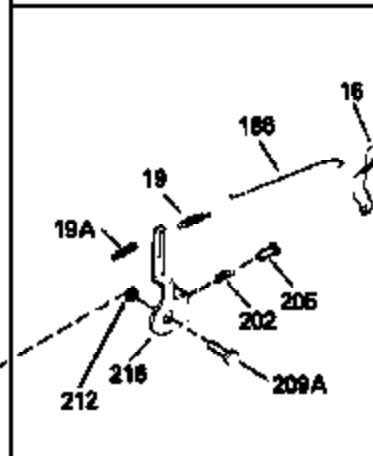

ILLUSTRATION SHOWS TYPICAL PARTS ONLY. ORDER BY PART NUMBER. PARTS NOT LISTED ARE SUPPLIED BY DEM.

Ref #	Part Number	Qty	Description
16	32651		Lever, Governor
19	31361		Spring, Governor
64	30063		Screw, Torx T-30, 1/4-20 x 1/2"
70	33580		Flange Ass'y. (Incl. 72, 75, 80 & 81)
72	31927		Plug, Pipe
92	650815		Washer, Belleville
103	650516		Screw, 1/4-20 x 1-1/8"
186	33860		Link, Governor-to-throttle
202	31342		Spring, Compression
205	650549		Screw, 5-40 x 7/16"
210	27793		Clip, Conduit
211	28942		Screw, 10-32 x 3/8"
240	34909		Body, Air cleaner
243	650834		Screw, 10-32 x 1-17/32"
274	27930		* Exhaust Gasket (use as required)
277	650729		Screw, 5/16-18 x 3-3/16" (Use As Req.)
277	651002		Screw, 5/16-18 x 4-3/16" (Use As Req.)
277	30196		Screw, 5/16-18 x 3/4" (Use As Req.)
286	33662		Hub & Screen Assy., Starter
287	29752		Nut & Whizlock, 1/4-28
313	33876		Gasket, Stator
319	650874		Screw, 10-32 x 15/32"
320	610938		Regulator, Rectifier (7 amp)
341A	32765		Clamp, Blower housing extension
361	30063		Screw, Torx T-30, 1/4-20 x 1/2"
375	610979		Magneto (w/ring gear) (12 volt, 7 amp) NOTE: The following complete magnetos are not available as an assembly. The magneto numbers are shown for reference purposes only. Order component parts individually, as shown in parts breakdown. (Refer to Division 5 Section B, page 36 for breakdown or Fi
377	30547A		Contact Assy., Breaker
390	590479		Rewind Starter NOTE: Replacement hardware may differ when servicing starter assy. or blower housing. Refer to Service Bulletin 508. (Refer to Division 5, Section C, page 30 for breakdown or Fiche 10A, Grid G-9))
395	33605		Electric Starter Motor (12 Volt) NOTE: Engine requires a ringgear flywheel (611091 minimum) and the cylinder must have drilled and tapped starter mounting bosses to add the electric starter. (Refer to Division 5, Section D, page 20 for breakdown or Fiche 10A, Grid G-11)
415	730130		Exh.Adapter Kit (Incl. 274 & 277)(As req.)