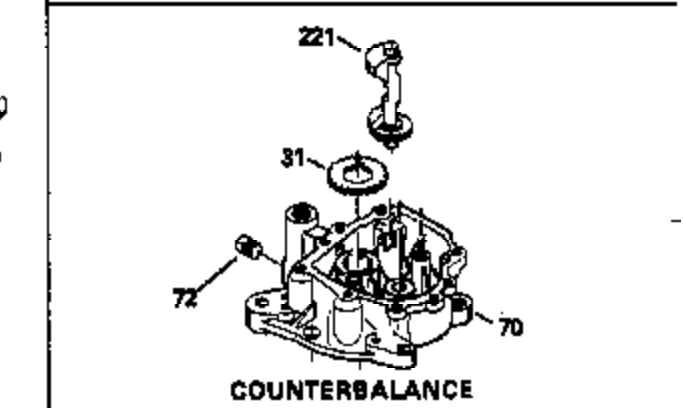

ILLUSTRATION SHOWS TYPICAL PARTS ONLY. ORDER BY PART NUMBER. PARTS NOT LISTED ARE SUPPLIED BY DEM.

Ref #	Part Number	Qty	Description
16	32651		Lever, Governor
19	31361		Spring, Governor
64	30063		Screw, Torx T-30, 1/4-20 x 1/2"
70	33580		Flange Ass'y. (Incl. 72, 75, 80 & 81)
72	31927		Plug, Pipe
92	650815		Washer, Belleville
103	650516		Screw, 1/4-20 x 1-1/8"
186	33860		Link, Governor-to-throttle
202	31342		Spring, Compression
205	650549		Screw, 5-40 x 7/16"
210	27793		Clip, Conduit
211	28942		Screw, 10-32 x 3/8"
240	34909		Body, Air cleaner
243	650834		Screw, 10-32 x 1-17/32"
274	27930		* Exhaust Gasket (use as required)
277	650729		Screw, 5/16-18 x 3-3/16" (Use As Req.)
277	651002		Screw, 5/16-18 x 4-3/16" (Use As Req.)
277	30196		Screw, 5/16-18 x 3/4" (Use As Req.)
286	33662		Hub & Screen Assy., Starter
287	29752		Nut & Whizlock, 1/4-28
313	33876		Gasket, Stator
319	650874		Screw, 10-32 x 15/32"
320	610938		Regulator, Rectifier (7 amp)
341A	32765		Clamp, Blower housing extension
361	30063		Screw, Torx T-30, 1/4-20 x 1/2"
375	610979		Magneto (w/ring gear) (12 volt, 7 amp) NOTE: The following complete magnetos are not available as an assembly. The magneto numbers are shown for reference purposes only. Order component parts individually, as shown in parts breakdown. (Refer to Division 5 Section B, page 36 for breakdown or Fi
377	30547A		Contact Assy., Breaker
390	590479		Rewind Starter NOTE: Replacement hardware may differ when servicing starter assy. or blower housing. Refer to Service Bulletin 508. (Refer to Division 5, Section C, page 30 for breakdown or Fiche 10A, Grid G-9))
395	33605		Electric Starter Motor (12 Volt) NOTE: Engine requires a ringgear flywheel (611091 minimum) and the cylinder must have drilled and tapped starter mounting bosses to add the electric starter. (Refer to Division 5, Section D, page 20 for breakdown or Fiche 10A, Grid G-11)
415	730130		Exh.Adapter Kit (Incl. 274 & 277)(As req.)