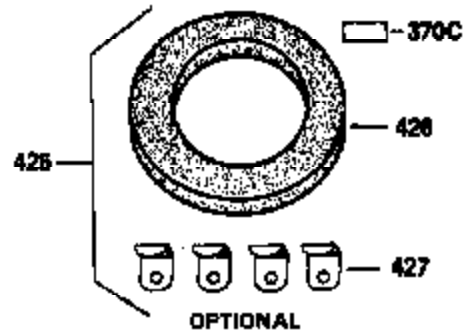

ILLUSTRATION SHOWS TYPICAL PARTS ONLY. ORDER BY PART NUMBER. PARTS NOT LISTED ARE SUPPLIED BY OEM.

**OPTIONAL SPARK
ARRESTOR**

**VIEW 3 of 3
MUFFLER (QUIET)
(OPTIONAL)**

**DEBRIS SCREEN KIT
(OPTIONAL)**

Ref #	Part Number	Qty	Description
275C	35824		Muffler (Quiet) (Optional)
275	33280A		Muffler
277	650729		Screw, 5/16-18 x 3-3/16" (Use As Req.)
277	651002		Screw, 5/16-18 x 4-3/16" (Use As Req.)
277	30196		Screw, 5/16-18 x 3/4" (Use As Req.)
370C	34870		Decal, Instruction (Optional)
370D	34387		Decal, Instruction (Optional)
408	35570		Screen Seal (Optional)
409	35569		Spacer (Optional)
410	730573		Opt.Screen Kit(Incl.370D,408,409,411, 413)
411	35568		Debris Screen (Optional)
413	650907		Screw, 5/16-18 x 1-5/8" (Optional)
416	34479		Spark Arrestor Kit (Optional)
425	730572		Starter Muff Kit(Incl.370C,426,427)(O pt.)
426	34687		Starter Air Cleaner (Optional)
427	34869		Starter Air Cleaner Bracket (Optional)