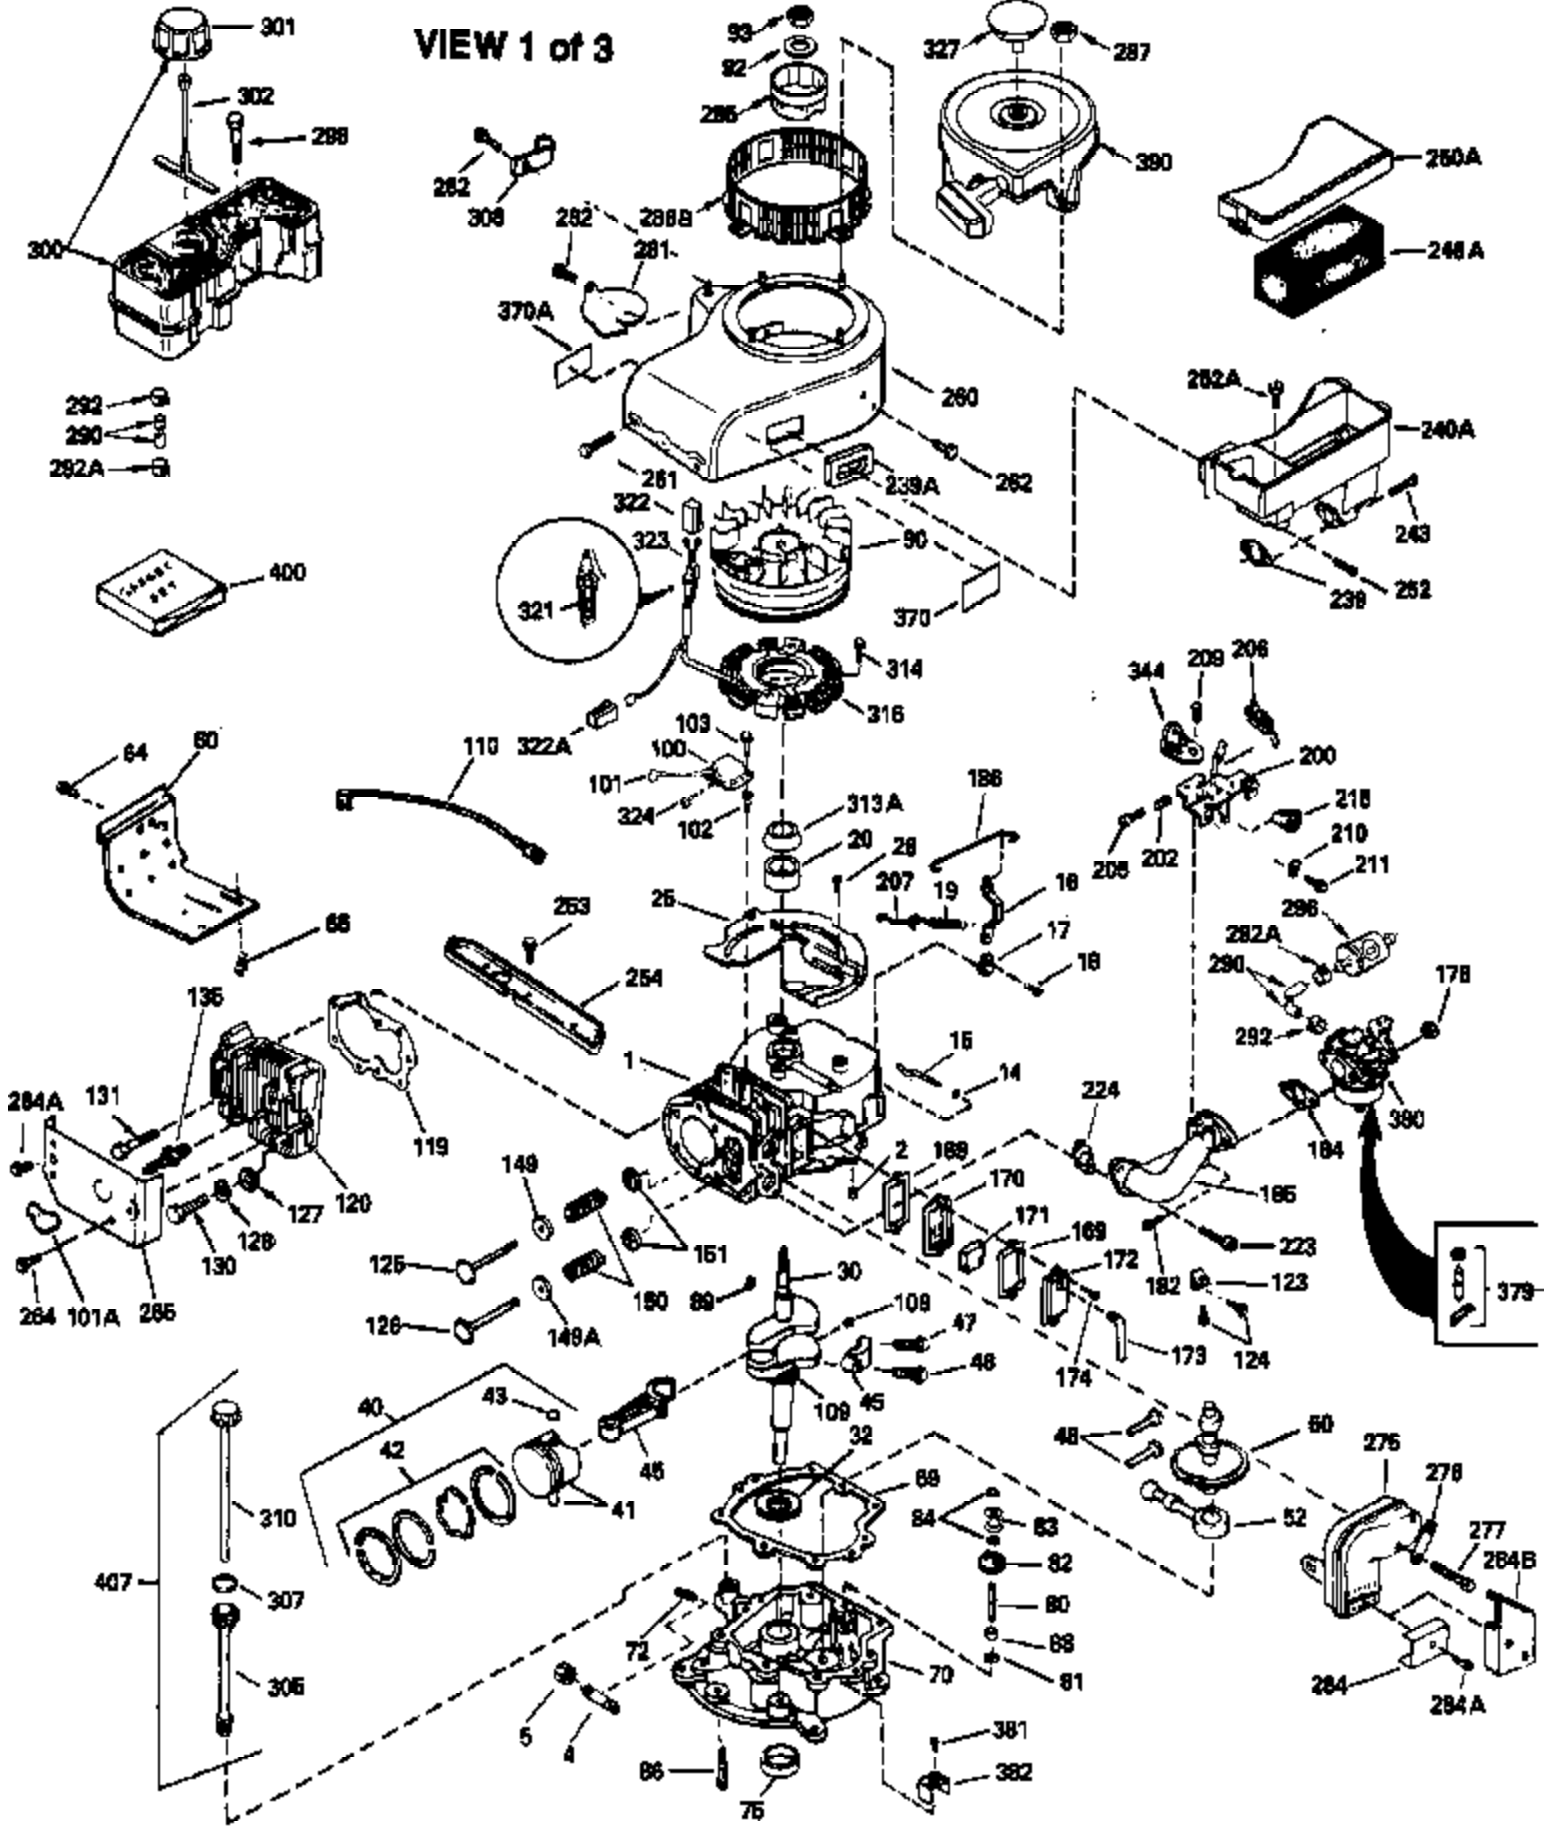

ILLUSTRATION SHOWS TYPICAL PARTS ONLY. ORDER BY PART NUMBER. PARTS NOT LISTED ARE SUPPLIED BY OEM.

Engine Parts List #1

Ref #	Part Number	Qty	Description
1	34908A		Cylinder (Incl. 2 & 20) (3-5/16" Bore)
2	27652		Pin, Dowel
14	28277		Washer, Flat
15	35082		Rod, Governor
16	32651		Lever, Governor
17	31335		Clamp, Governor lever
18	650548		Screw, 8-32 x 5/16"
19	34043		Spring, Extension
20	32630		Seal, Oil
25	35256A		Baffle, Blower housing
26	650561		Screw, 1/4-20 x 5/8"
30	33644B		Crankshaft (Incl. 108 & 109)
32	35653		Washer (1-3/8" I.D. 1-3/4" O.D. .015" thick)
40	34860A		Piston, Pin & Ring Set (Std.)(3-5/16" Bore)
40	34861A		Piston, Pin & Ring Set (.010" OS)
40	34862A		Piston, Pin & Ring Set (.020" OS)
41	34863		Piston & Pin Ass'y. (Std.)(Incl.43)(3 -5/16")
41	34864		Piston & Pin Ass'y. (.010" OS) (Incl. 43)
41	34865		Piston & Pin Ass'y. (.020" OS) (Incl. 43)
42	34866A		Ring Set (Std.) (3-5/16" Bore)
42	34867A		Ring Set (.010" OS)
42	34868A		Ring Set (.020" OS)
43	27888		Ring, Piston pin retaining
45	32591C		Rod Assy., Connecting (Incl. 47)
47	650662C		Bolt, Connecting rod (2 pieces)
48	34034		Lifter, Valve
50	34040		Camshaft (MCR)
52	31356		Pump Assy., Oil
60	33273A		Extension, Blower housing
64	30063		Screw, Torx T-30, 1/4-20 x 1/2"
65	650128		Screw, 10-24 x 1/2"
69	35262		* Gasket, Mounting flange
70	33767		Flange Ass'y. (Incl. 72, 75, 80 & 81)
72	31927		Plug, Pipe
72	28483		Plug, Pipe
75	31950		Seal, Oil
80	30668		Shaft, Mechanical governor
81	30590A		Washer, Flat
82	30591		Gear Assy., Governor (Incl. 81)
83	30588A		Spool, Governor
84	29193		Ring, Retaining
86	650833		Screw, 1/4-20 x 1-3/16"
88	31707A		Governor Spacer Assy. (Incl. 81)
89	32589		Key, Flywheel
92	650815		Washer, Belleville
93	8116		Nut, Hex, 1/2-20
101	610118		Cover, Spark plug (Use as required)
103	650489		Screw, 1/4-20 x 5/8"
108	29783		Pin, Crankshaft
109	33245		Gear, Crankshaft
110	30831		Ground Wire
119	34923A		* Gasket, Cylinder head
120	34030		Head, Cylinder
123	33261		Bracket, Intake pipe
124	650738		Screw, 1/4-20 x 5/8"
125	27878A		Exhaust Valve (Std.) (Incl. 151)
125	27880A		Exhaust Valve (1/32" OS) (Incl. 151)
126	34035		Intake Valve (Std.) (Incl. 151)