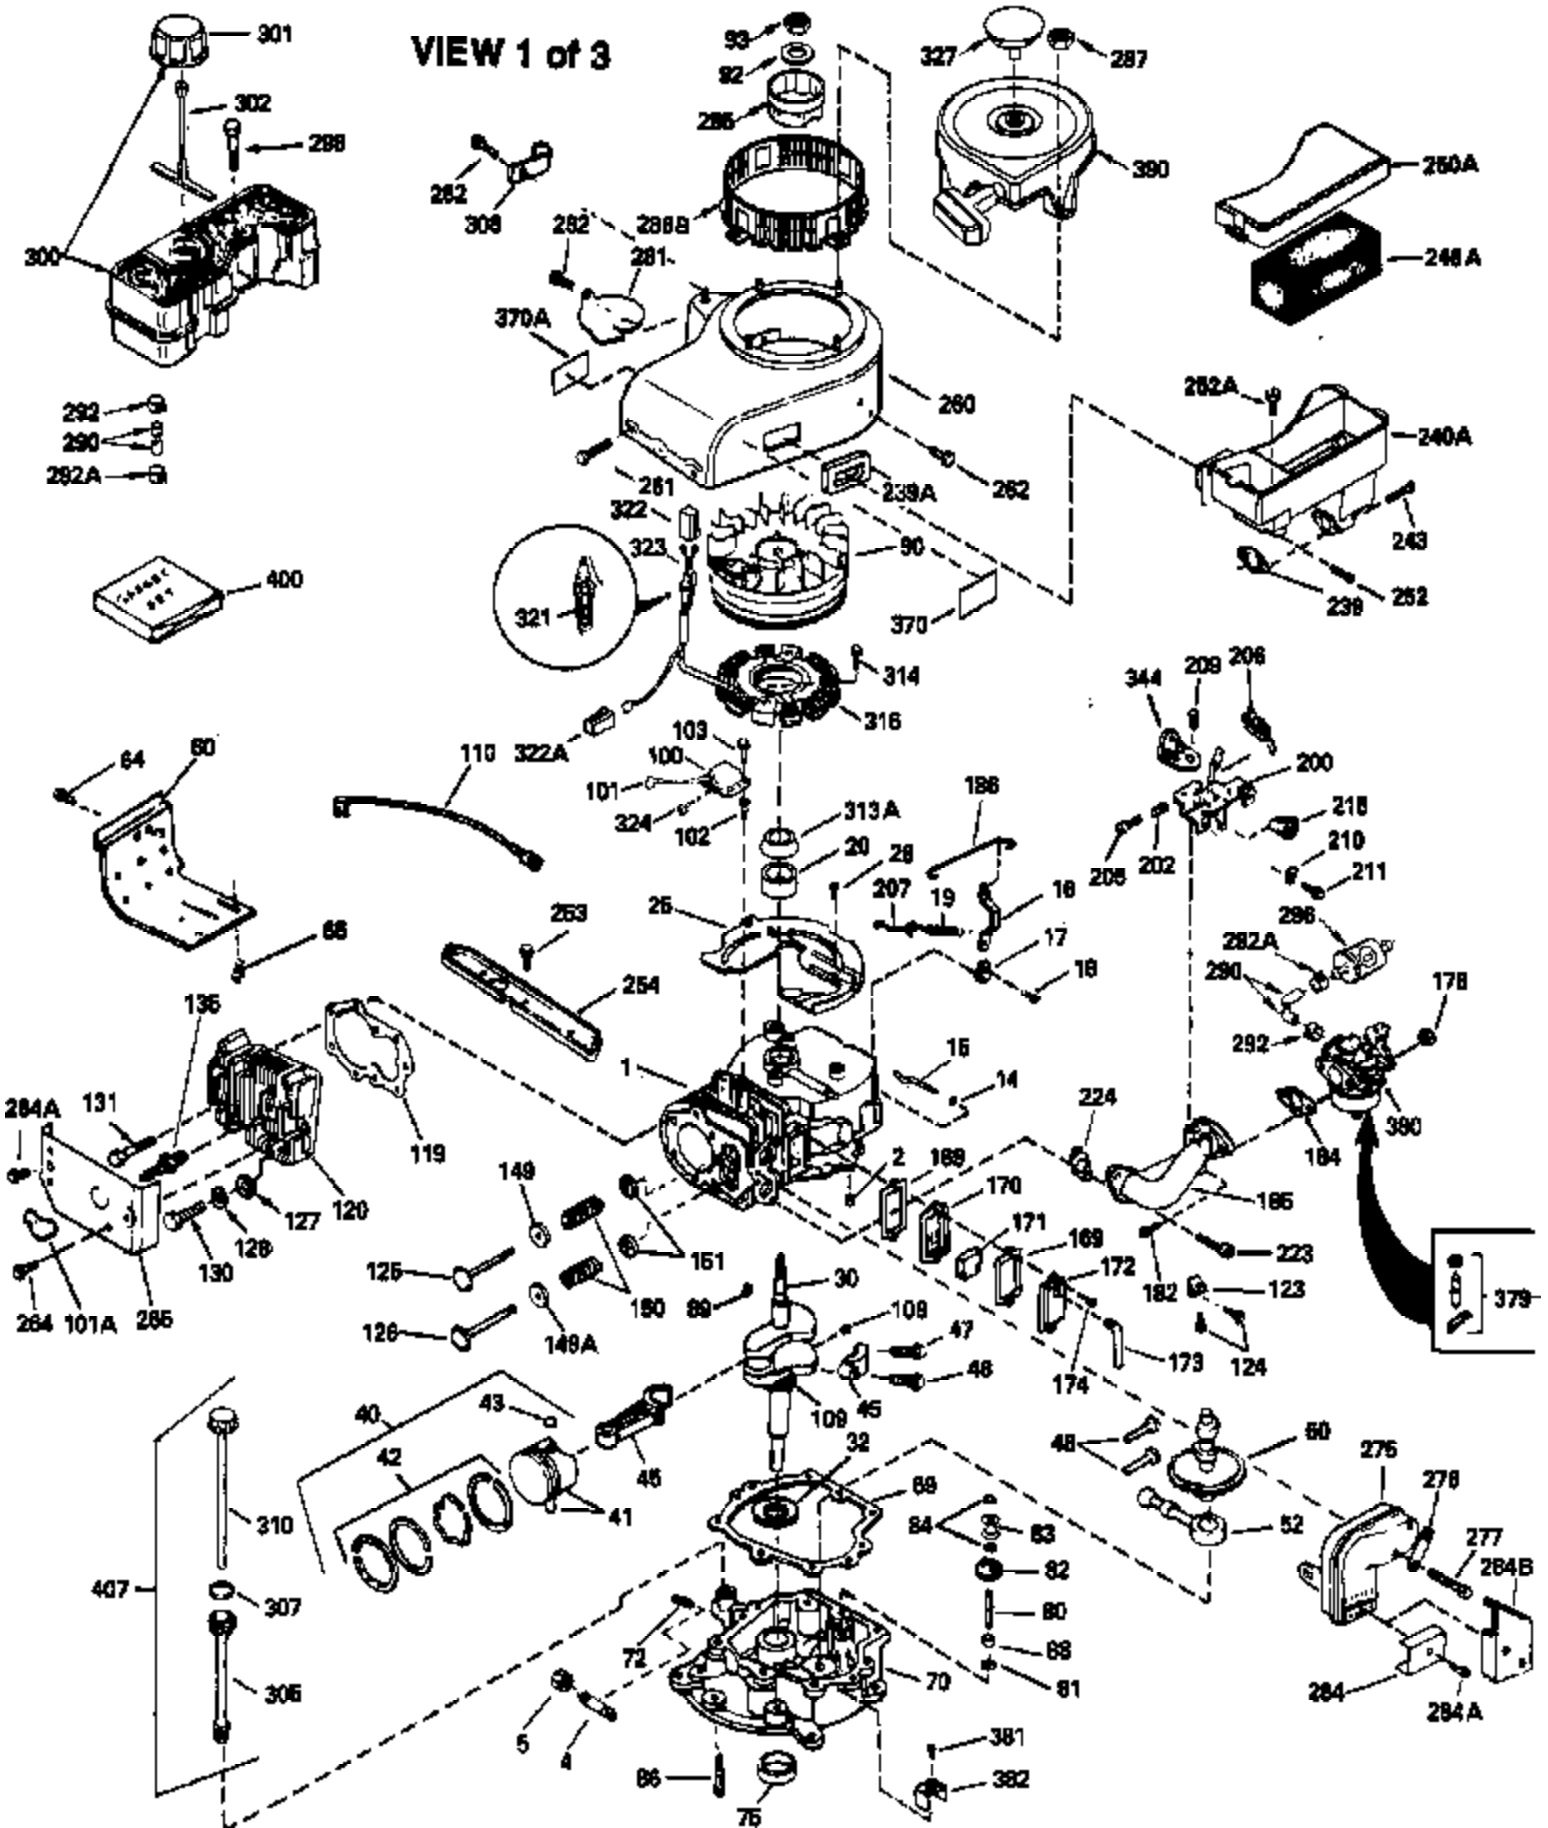

ILLUSTRATION SHOWS TYPICAL PARTS ONLY. ORDER BY PART NUMBER. PARTS NOT LISTED ARE SUPPLIED BY OEM.

Engine Parts List #1

Ref #	Part Number	Qty	Description
1	34908A		Cylinder (Incl. 2 & 20) (3-5/16" Bore)
2	27652		Pin, Dowel
14	28277		Washer, Flat
15	33577		Rod, Governor
16	32651		Lever, Governor
17	31335		Clamp, Governor lever
18	650548		Screw, 8-32 x 5/16"
19	31361		Spring, Governor
20	32630		Seal, Oil
25	35256A		Baffle, Blower housing
26	650561		Screw, 1/4-20 x 5/8"
30	33644B		Crankshaft (Incl. 108 & 109)
32	35653		Washer (1-3/8" I.D. 1-3/4" O.D. .015" thick)
40	34860A		Piston, Pin & Ring Set (Std.)(3-5/16" Bore)
40	34861A		Piston, Pin & Ring Set (.010" OS)
40	34862A		Piston, Pin & Ring Set (.020" OS)
41	34863		Piston & Pin Ass'y. (Std.)(Incl.43)(3 -5/16")
41	34864		Piston & Pin Ass'y. (.010" OS) (Incl. 43)
41	34865		Piston & Pin Ass'y. (.020" OS) (Incl. 43)
42	34866A		Ring Set (Std.) (3-5/16" Bore)
42	34867A		Ring Set (.010" OS)
42	34868A		Ring Set (.020" OS)
43	27888		Ring, Piston pin retaining
45	32591C		Rod Assy., Connecting (Incl. 47)
47	650662C		Bolt, Connecting rod (2 pieces)
48	34034		Lifter, Valve
50	34040		Camshaft (MCR)
52	31356		Pump Assy., Oil
60	33273A		Extension, Blower housing
64	30063		Screw, Torx T-30, 1/4-20 x 1/2"
65	650128		Screw, 10-24 x 1/2"
69	35262		* Gasket, Mounting flange
70	33767		Flange Ass'y. (Incl. 72, 75, 80 & 81)
72	31927		Plug, Pipe
72	28483		Plug, Pipe
75	31950		Seal, Oil
80	30668		Shaft, Mechanical governor
81	30590A		Washer, Flat
82	30591		Gear Assy., Governor (Incl. 81)
83	30588A		Spool, Governor
84	29193		Ring, Retaining
86	650833		Screw, 1/4-20 x 1-3/16"
88	31707A		Governor Spacer Assy. (Incl. 81)
89	32589		Key, Flywheel
92	650815		Washer, Belleville
93	8116		Nut, Hex, 1/2-20
101	610118		Cover, Spark plug (Use as required)
103	650489		Screw, 1/4-20 x 5/8"
108	29783		Pin, Crankshaft
109	33245		Gear, Crankshaft
110	30831		Ground Wire
119	34923A		* Gasket, Cylinder head
120	34030		Head, Cylinder
123	33261		Bracket, Intake pipe
124	650738		Screw, 1/4-20 x 5/8"
125	27878A		Exhaust Valve (Std.) (Incl. 151)
125	27880A		Exhaust Valve (1/32" OS) (Incl. 151)
126	34035		Intake Valve (Std.) (Incl. 151)