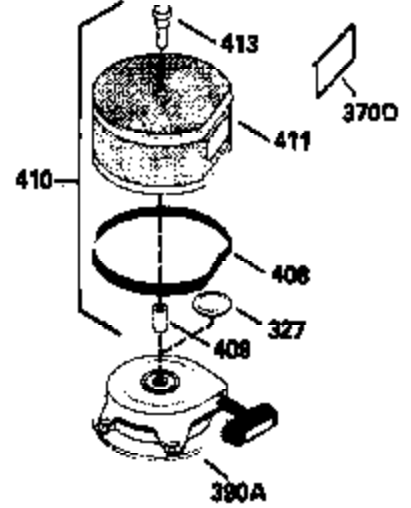

ILLUSTRATION SHOWS TYPICAL PARTS ONLY. ORDER BY PART NUMBER. PARTS NOT LISTED ARE SUPPLIED BY OEM.

**OPTIONAL SPARK
ARRESTOR**

**VIEW 3 of 3
MUFFLER (QUIET)
(OPTIONAL)**

**DEBRIS SCREEN KIT
(OPTIONAL)**

Ref #	Part Number	Qty	Description
275C	35824		Muffler (Quiet) (Optional)
277	650729		Screw, 5/16-18 x 3-3/16" (Use As Req.)
277	651002		Screw, 5/16-18 x 4-3/16" (Use As Req.)
277	30196		Screw, 5/16-18 x 3/4" (Use As Req.)
370C	34870		Decal, Instruction (Optional)
370D	34387		Decal, Instruction (Optional)
408	35570		Screen Seal (Optional)
409	35569		Spacer (Optional)
410	730573		Opt.Screen Kit(Incl.370D,408,409,411, 413)
411	35568		Debris Screen (Optional)
413	650907		Screw, 5/16-18 x 1-5/8" (Optional)
416	34479		Spark Arrestor Kit (Optional)
425	730572		Starter Muff Kit(Incl.370C,426,427)(O pt.)
426	34687		Starter Air Cleaner (Optional)
427	34869		Starter Air Cleaner Bracket (Optional)