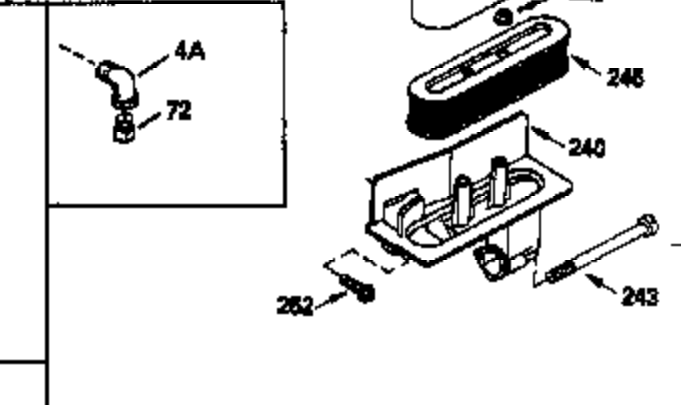

ILLUSTRATION SHOWS TYPICAL PARTS ONLY. ORDER BY PART NUMBER. PARTS NOT LISTED ARE SUPPLIED BY DEM.

Ref #	Part Number	Qty	Description
16	32651		Lever, Governor
19	31361		Spring, Governor
64	30063		Screw, Torx T-30, 1/4-20 x 1/2"
70	33580		Flange Ass'y. (Incl. 72, 75, 80 & 81)
72	31927		Plug, Pipe
92	650815		Washer, Belleville
103	650516		Screw, 1/4-20 x 1-1/8"
186	33860		Link, Governor-to-throttle
202	31342		Spring, Compression
205	650549		Screw, 5-40 x 7/16"
210	27793		Clip, Conduit
211	28942		Screw, 10-32 x 3/8"
240	34909		Body, Air cleaner
243	650834		Screw, 10-32 x 1-17/32"
274	27930		* Exhaust Gasket (use as required)
277	650729		Screw, 5/16-18 x 3-3/16" (Use As Req.)
277	651002		Screw, 5/16-18 x 4-3/16" (Use As Req.)
277	30196		Screw, 5/16-18 x 3/4" (Use As Req.)
286	33662		Hub & Screen Assy., Starter
287	29752		Nut & Whizlock, 1/4-28
313	33876		Gasket, Stator
319	650874		Screw, 10-32 x 15/32"
320	610938		Regulator, Rectifier (7 amp)
341A	32765		Clamp, Blower housing extension
361	30063		Screw, Torx T-30, 1/4-20 x 1/2"
375	610979		Magneto (w/ring gear) (12 volt, 7 amp) NOTE: The following complete magnetos are not available as an assembly. The magneto numbers are shown for reference purposes only. Order component parts individually, as shown in parts breakdown. (Refer to Division 5 Section B, page 36 for breakdown or Fi
377	30547A		Contact Assy., Breaker
390	590479		Rewind Starter NOTE: Replacement hardware may differ when servicing starter assy. or blower housing. Refer to Service Bulletin 508. (Refer to Division 5, Section C, page 30 for breakdown or Fiche 10A, Grid G-9))
395	33605		Electric Starter Motor (12 Volt) NOTE: Engine requires a ringgear flywheel (611091 minimum) and the cylinder must have drilled and tapped starter mounting bosses to add the electric starter. (Refer to Division 5, Section D, page 20 for breakdown or Fiche 10A, Grid G-11)
415	730130		Exh.Adapter Kit (Incl. 274 & 277)(As req.)