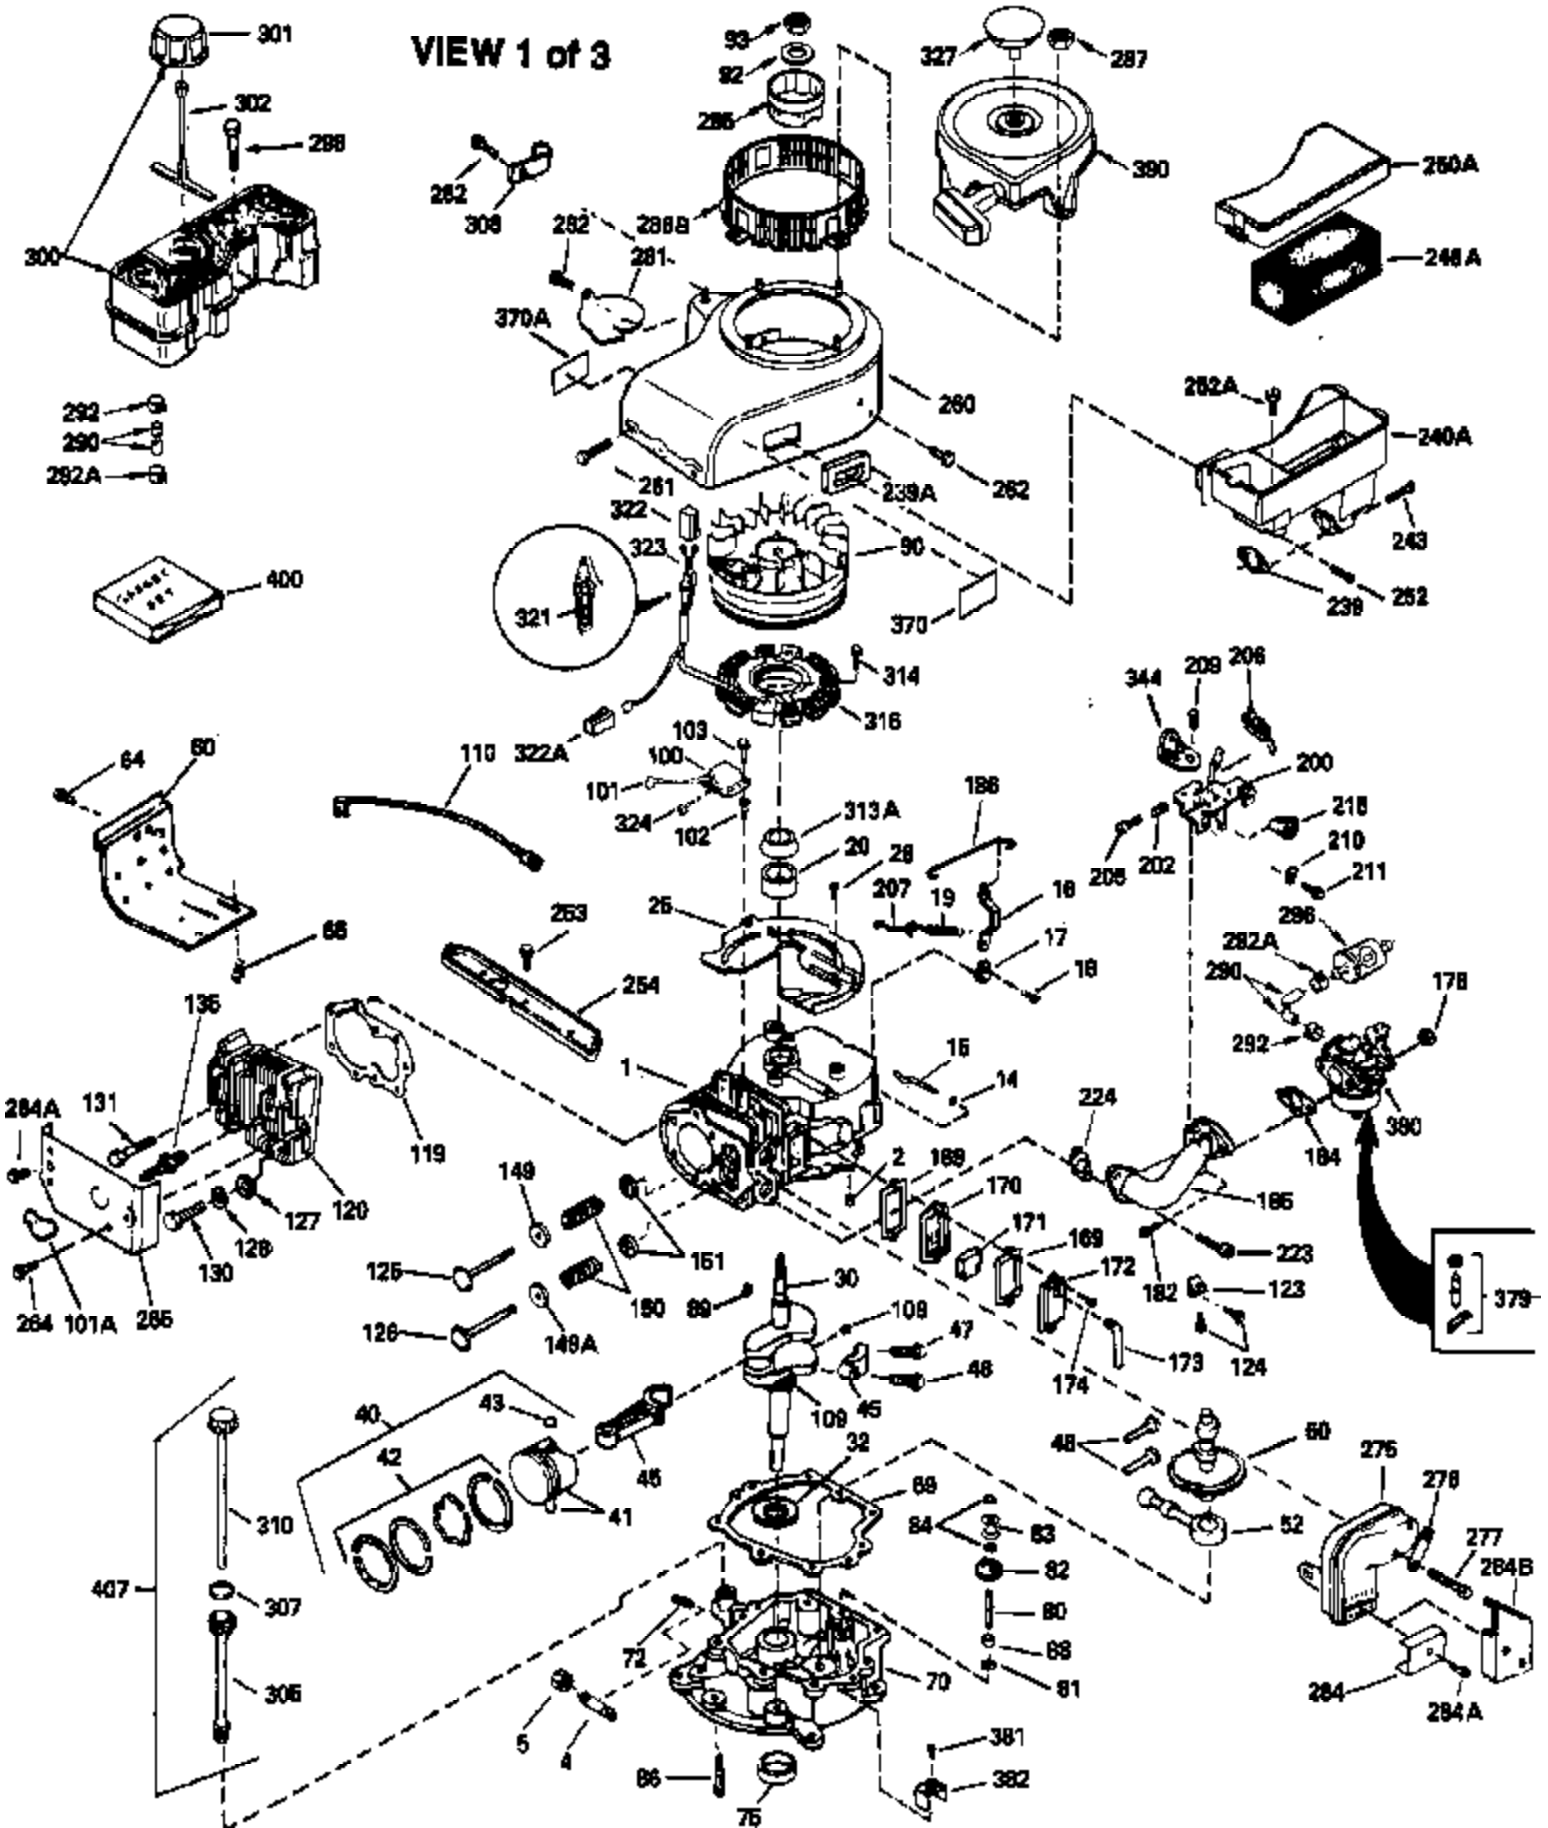

ILLUSTRATION SHOWS TYPICAL PARTS ONLY. ORDER BY PART NUMBER. PARTS NOT LISTED ARE SUPPLIED BY OEM.

Engine Parts List #1

Ref #	Part Number	Qty	Description
1	34908A		Cylinder (Incl. 2 & 20) (3-5/16" Bore)
2	27652		Pin, Dowel
14	28277		Washer, Flat
15	33577		Rod, Governor
16	32651		Lever, Governor
17	31335		Clamp, Governor lever
18	650548		Screw, 8-32 x 5/16"
19	31361		Spring, Governor
20	32630		Seal, Oil
25	35256A		Baffle, Blower housing
26	650561		Screw, 1/4-20 x 5/8"
30	33644B		Crankshaft (Incl. 108 & 109)
32	35653		Washer (1-3/8" I.D. 1-3/4" O.D. .015" thick)
40	34860A		Piston, Pin & Ring Set (Std.)(3-5/16" Bore)
40	34861A		Piston, Pin & Ring Set (.010" OS)
40	34862A		Piston, Pin & Ring Set (.020" OS)
41	34863		Piston & Pin Ass'y. (Std.)(Incl.43)(3 -5/16")
41	34864		Piston & Pin Ass'y. (.010" OS) (Incl. 43)
41	34865		Piston & Pin Ass'y. (.020" OS) (Incl. 43)
42	34866A		Ring Set (Std.) (3-5/16" Bore)
42	34867A		Ring Set (.010" OS)
42	34868A		Ring Set (.020" OS)
43	27888		Ring, Piston pin retaining
45	32591C		Rod Assy., Connecting (Incl. 47)
47	650662C		Bolt, Connecting rod (2 pieces)
48	34034		Lifter, Valve
50	34040		Camshaft (MCR)
52	31356		Pump Assy., Oil
60	33273A		Extension, Blower housing
64	30063		Screw, Torx T-30, 1/4-20 x 1/2"
65	650128		Screw, 10-24 x 1/2"
69	35262		* Gasket, Mounting flange
70	33580		Flange Ass'y. (Incl. 72, 75, 80 & 81)
72	31927		Plug, Pipe
75	31950		Seal, Oil
80	30668		Shaft, Mechanical governor
81	30590A		Washer, Flat
82	30591		Gear Assy., Governor (Incl. 81)
83	30588A		Spool, Governor
84	29193		Ring, Retaining
86	650833		Screw, 1/4-20 x 1-3/16"
88	31707A		Governor Spacer Assy. (Incl. 81)
89	32589		Key, Flywheel
92	650815		Washer, Belleville
93	8116		Nut, Hex, 1/2-20
101	610118		Cover, Spark plug (Use as required)
103	650516		Screw, 1/4-20 x 1-1/8"
108	29783		Pin, Crankshaft
109	33245		Gear, Crankshaft
119	34923A		* Gasket, Cylinder head
120	34030		Head, Cylinder
123	33261		Bracket, Intake pipe
124	650738		Screw, 1/4-20 x 5/8"
125	27878A		Exhaust Valve (Std.) (Incl. 151)
125	27880A		Exhaust Valve (1/32" OS) (Incl. 151)
126	34035		Intake Valve (Std.) (Incl. 151)
126	34036		Intake Valve (1/32" OS) (Incl. 151)
127	650691		Washer, Flat (Do not use with 6021A s crew)