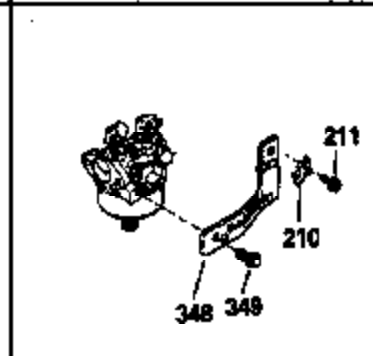

ILLUSTRATION SHOWS TYPICAL PARTS ONLY. ORDER BY PART NUMBER. PARTS NOT LISTED ARE SUPPLIED BY DEM.

Ref #	Part Number	Qty	Description
16	32651		Lever, Governor
19	31361		Spring, Governor
64	30063		Screw, Torx T-30, 1/4-20 x 1/2"
70	33580		Flange Ass'y. (Incl. 72, 75, 80 & 81)
72	31927		Plug, Pipe
92	650815		Washer, Belleville
103	650516		Screw, 1/4-20 x 1-1/8"
186	33860		Link, Governor-to-throttle
202	31342		Spring, Compression
205	650549		Screw, 5-40 x 7/16"
210	27793		Clip, Conduit
211	28942		Screw, 10-32 x 3/8"
240	34909		Body, Air cleaner
243	650834		Screw, 10-32 x 1-17/32"
274	27930		* Exhaust Gasket (use as required)
277	650729		Screw, 5/16-18 x 3-3/16" (Use As Req.)
277	651002		Screw, 5/16-18 x 4-3/16" (Use As Req.)
277	30196		Screw, 5/16-18 x 3/4" (Use As Req.)
286	33662		Hub & Screen Assy., Starter
287	29752		Nut & Whizlock, 1/4-28
313	33876		Gasket, Stator
319	650874		Screw, 10-32 x 15/32"
320	610938		Regulator, Rectifier (7 amp)
341A	32765		Clamp, Blower housing extension
361	30063		Screw, Torx T-30, 1/4-20 x 1/2"
375	610979		Magneto (w/ring gear) (12 volt, 7 amp) NOTE: The following complete magnetos are not available as an assembly. The magneto numbers are shown for reference purposes only. Order component parts individually, as shown in parts breakdown. (Refer to Division 5 Section B, page 36 for breakdown or Fi
377	30547A		Contact Assy., Breaker
390	590479		Rewind Starter NOTE: Replacement hardware may differ when servicing starter assy. or blower housing. Refer to Service Bulletin 508. (Refer to Division 5, Section C, page 30 for breakdown or Fiche 10A, Grid G-9))
395	33605		Electric Starter Motor (12 Volt) NOTE: Engine requires a ringgear flywheel (611091 minimum) and the cylinder must have drilled and tapped starter mounting bosses to add the electric starter. (Refer to Division 5, Section D, page 20 for breakdown or Fiche 10A, Grid G-11)
415	730130		Exh.Adapter Kit (Incl. 274 & 277)(As req.)