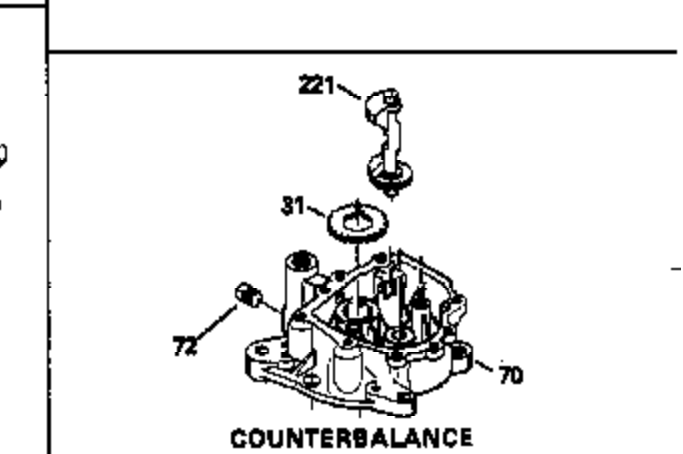

ILLUSTRATION SHOWS TYPICAL PARTS ONLY. ORDER BY PART NUMBER. PARTS NOT LISTED ARE SUPPLIED BY DEM.

Ref #	Part Number	Qty	Description
16	32651		Lever, Governor
19A	35203		Spring, Extension
19	34043		Spring, Extension
62	650760		Screw, 8-32 x 3/8"
63	28545		Grommet, Plastic
64	30063		Screw, Torx T-30, 1/4-20 x 1/2"
70	33767		Flange Ass'y. (Incl. 72, 75, 80 & 81)
72	31927		Plug, Pipe
72	28483		Plug, Pipe
92	650880		Washer, Lock
92	650815		Washer, Belleville
103	650814		Screw, Torx T-15, 10-24 x 1"
186	33860		Link, Governor-to-throttle
202	33802		Spring, Compression
205	650777		Screw, 6-32 x 21/32"
210	27793		Clip, Conduit
211	28942		Screw, 10-32 x 3/8"
216	35202A		R.P.M. Adj. Lever (Incl.19A,209A,212, 222,239)
222	650807		Screw, 10-32 x 27/64"
240	34909		Body, Air cleaner
243	650834		Screw, 10-32 x 1-17/32"
274	27930		* Exhaust Gasket (use as required)
277	650729		Screw, 5/16-18 x 3-3/16" (Use As Req.)
277	651002		Screw, 5/16-18 x 4-3/16" (Use As Req.)
277	30196		Screw, 5/16-18 x 3/4" (Use As Req.)
285	32125		Cup, Starter
286A	35194		Screen, Starter
287	29752		Nut & Whizlock, 1/4-28
325	34246		Clip, Ground wire
361	30063		Screw, Torx T-30, 1/4-20 x 1/2"
390	590479		Rewind Starter NOTE: Replacement hardware may differ when servicing starter assy. or blower housing. Refer to Service Bulletin 508. (Refer to Division 5, Section C, page 30 for breakdown or Fiche 10A, Grid G-9))
395	33605		Electric Starter Motor (12 Volt) NOTE: Engine requires a ringgear flywheel (611091 minimum) and the cylinder must have drilled and tapped starter mounting bosses to add the electric starter. (Refer to Division 5, Section D, page 20 for breakdown or Fiche 10A, Grid G-11)
415	730130		Exh.Adapter Kit (Incl. 274 & 277)(As req.)