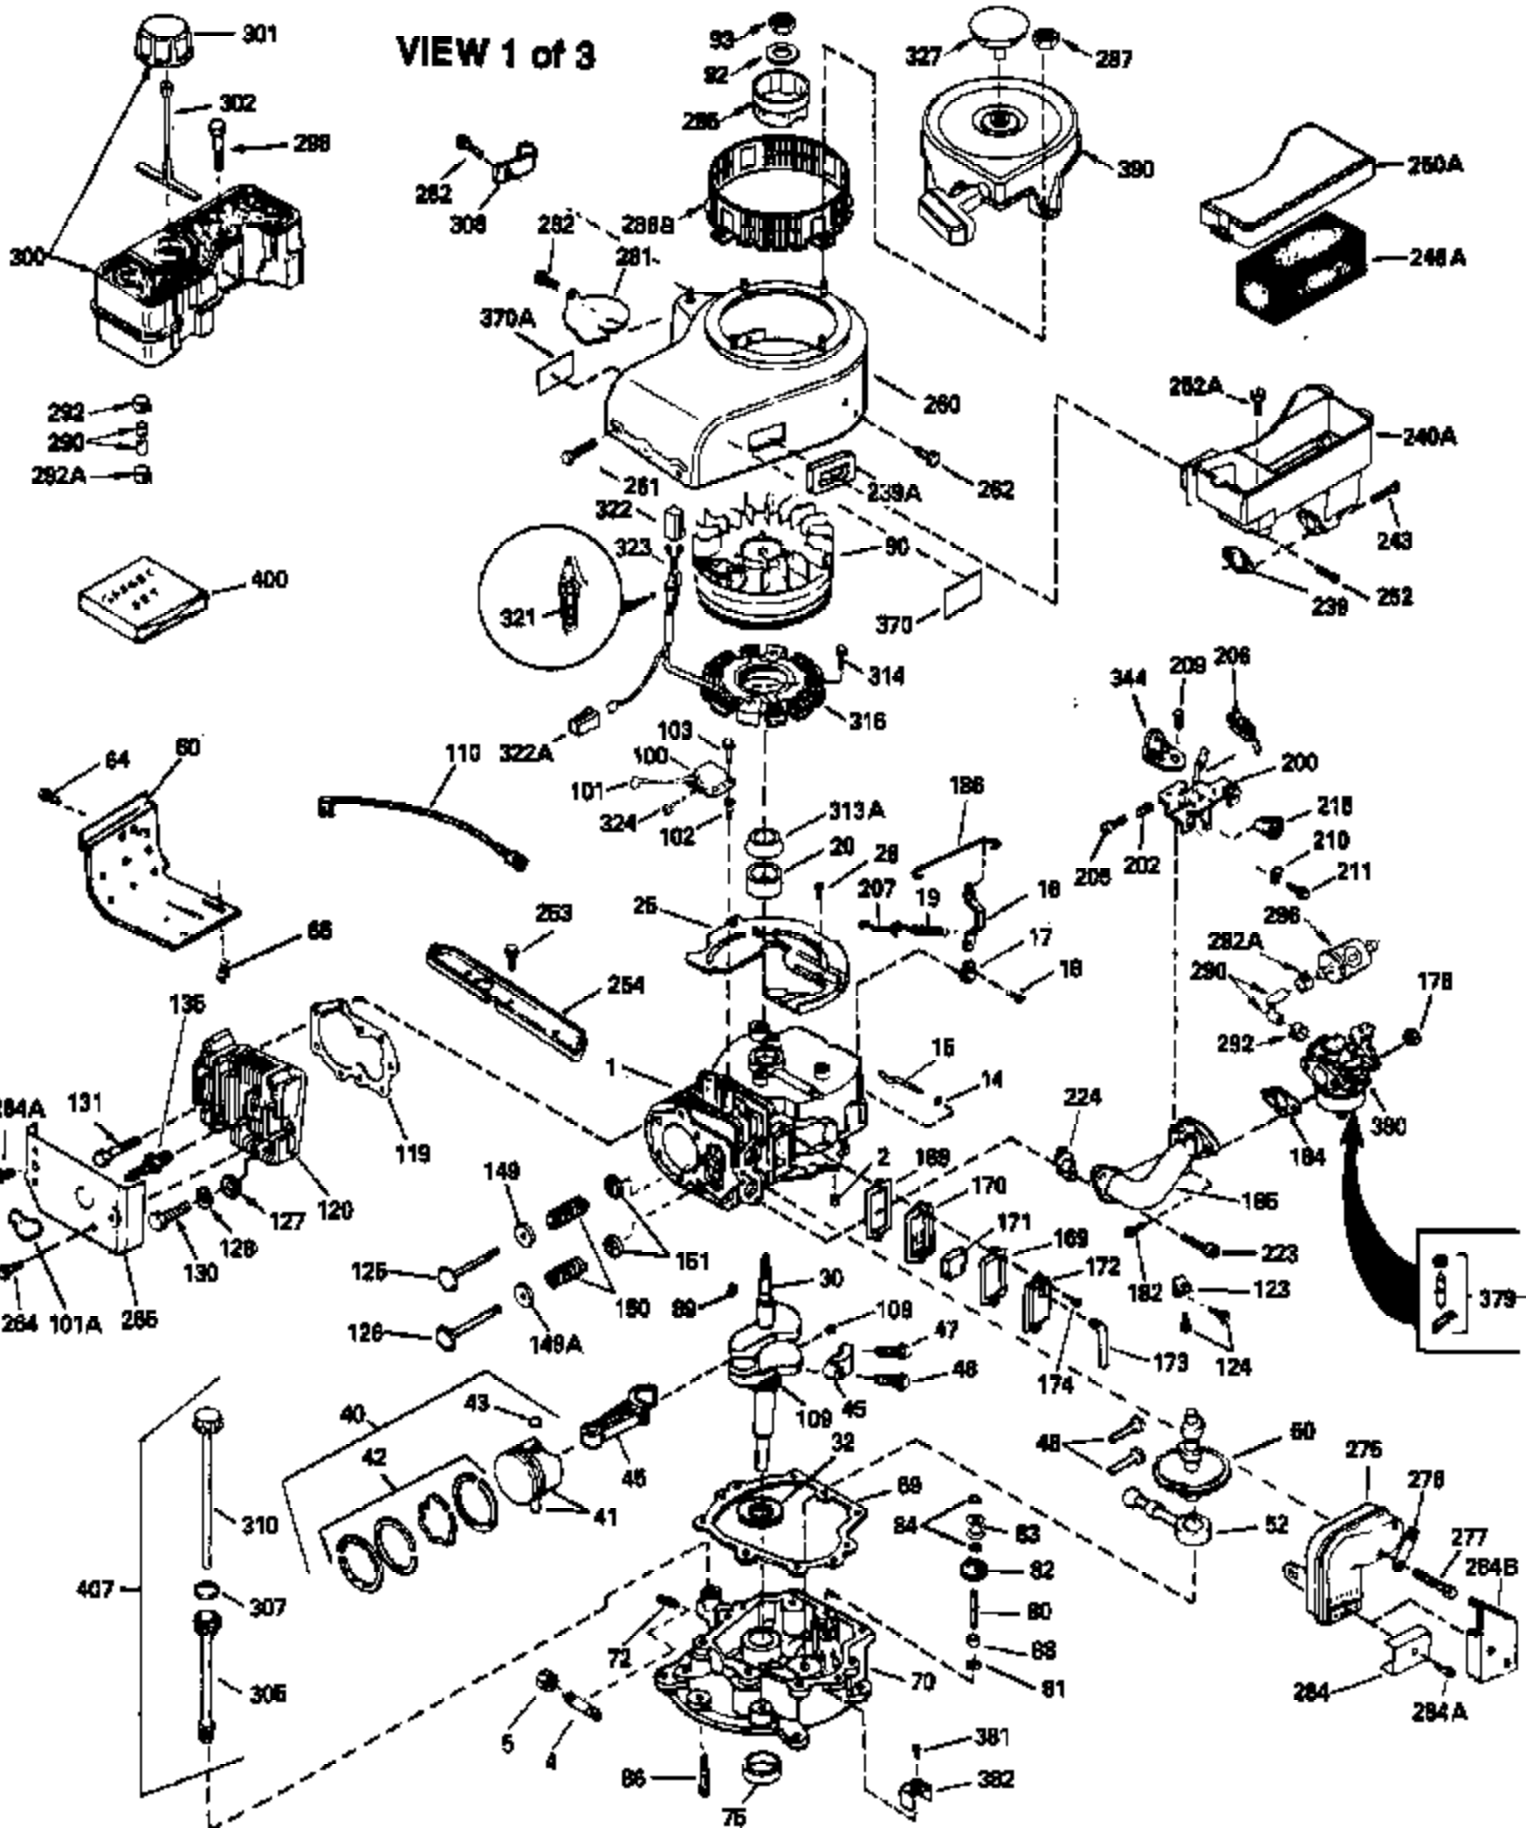

ILLUSTRATION SHOWS TYPICAL PARTS ONLY. ORDER BY PART NUMBER. PARTS NOT LISTED ARE SUPPLIED BY OEM.

VIEW 1 of 3

Engine Parts List #1

Ref #	Part Number	Qty	Description
1	34908A		Cylinder (Incl. 2 & 20) (3-5/16" Bore)
2	27652		Pin, Dowel
14	28277		Washer, Flat
15	35082		Rod, Governor
16	32651		Lever, Governor
17	31335		Clamp, Governor lever
18	650548		Screw, 8-32 x 5/16"
19	34043		Spring, Extension
20	32630		Seal, Oil
25	35256A		Baffle, Blower housing
26	650561		Screw, 1/4-20 x 5/8"
30	33644B		Crankshaft (Incl. 108 & 109)
32	35653		Washer (1-3/8" I.D. 1-3/4" O.D. .015" thick)
40	34860A		Piston, Pin & Ring Set (Std.)(3-5/16" Bore)
40	34861A		Piston, Pin & Ring Set (.010" OS)
40	34862A		Piston, Pin & Ring Set (.020" OS)
41	34863		Piston & Pin Ass'y. (Std.)(Incl.43)(3 -5/16")
41	34864		Piston & Pin Ass'y. (.010" OS) (Incl. 43)
41	34865		Piston & Pin Ass'y. (.020" OS) (Incl. 43)
42	34866A		Ring Set (Std.) (3-5/16" Bore)
42	34867A		Ring Set (.010" OS)
42	34868A		Ring Set (.020" OS)
43	27888		Ring, Piston pin retaining
45	32591C		Rod Assy., Connecting (Incl. 47)
47	650662C		Bolt, Connecting rod (2 pieces)
48	34034		Lifter, Valve
50	34040		Camshaft (MCR)
52	31356		Pump Assy., Oil
60	33273A		Extension, Blower housing
64	30063		Screw, Torx T-30, 1/4-20 x 1/2"
65	650128		Screw, 10-24 x 1/2"
69	35262		* Gasket, Mounting flange
70	33767		Flange Ass'y. (Incl. 72, 75, 80 & 81)
72	31927		Plug, Pipe
72	28483		Plug, Pipe
75	31950		Seal, Oil
80	30668		Shaft, Mechanical governor
81	30590A		Washer, Flat
82	30591		Gear Assy., Governor (Incl. 81)
83	30588A		Spool, Governor
84	29193		Ring, Retaining
86	650833		Screw, 1/4-20 x 1-3/16"
88	31707A		Governor Spacer Assy. (Incl. 81)
89	32589		Key, Flywheel
92	650815		Washer, Belleville
93	8116		Nut, Hex, 1/2-20
101	610118		Cover, Spark plug (Use as required)
103	650516		Screw, 1/4-20 x 1-1/8"
108	29783		Pin, Crankshaft
109	33245		Gear, Crankshaft
110	30831		Ground Wire
119	34923A		* Gasket, Cylinder head
120	34030		Head, Cylinder
123	33261		Bracket, Intake pipe
124	650738		Screw, 1/4-20 x 5/8"
125	27878A		Exhaust Valve (Std.) (Incl. 151)
125	27880A		Exhaust Valve (1/32" OS) (Incl. 151)
126	34035		Intake Valve (Std.) (Incl. 151)