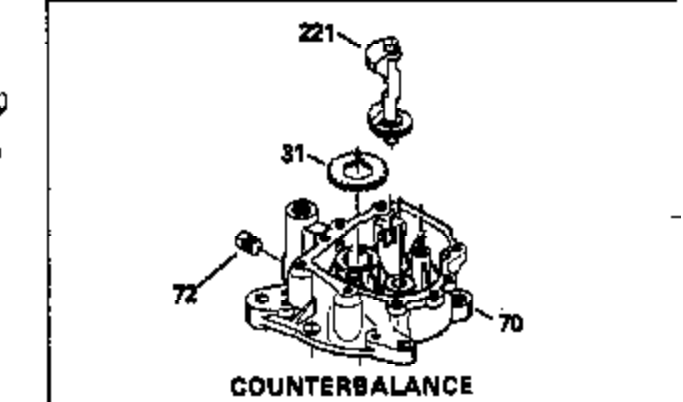

STANDARD POINT IGNITION