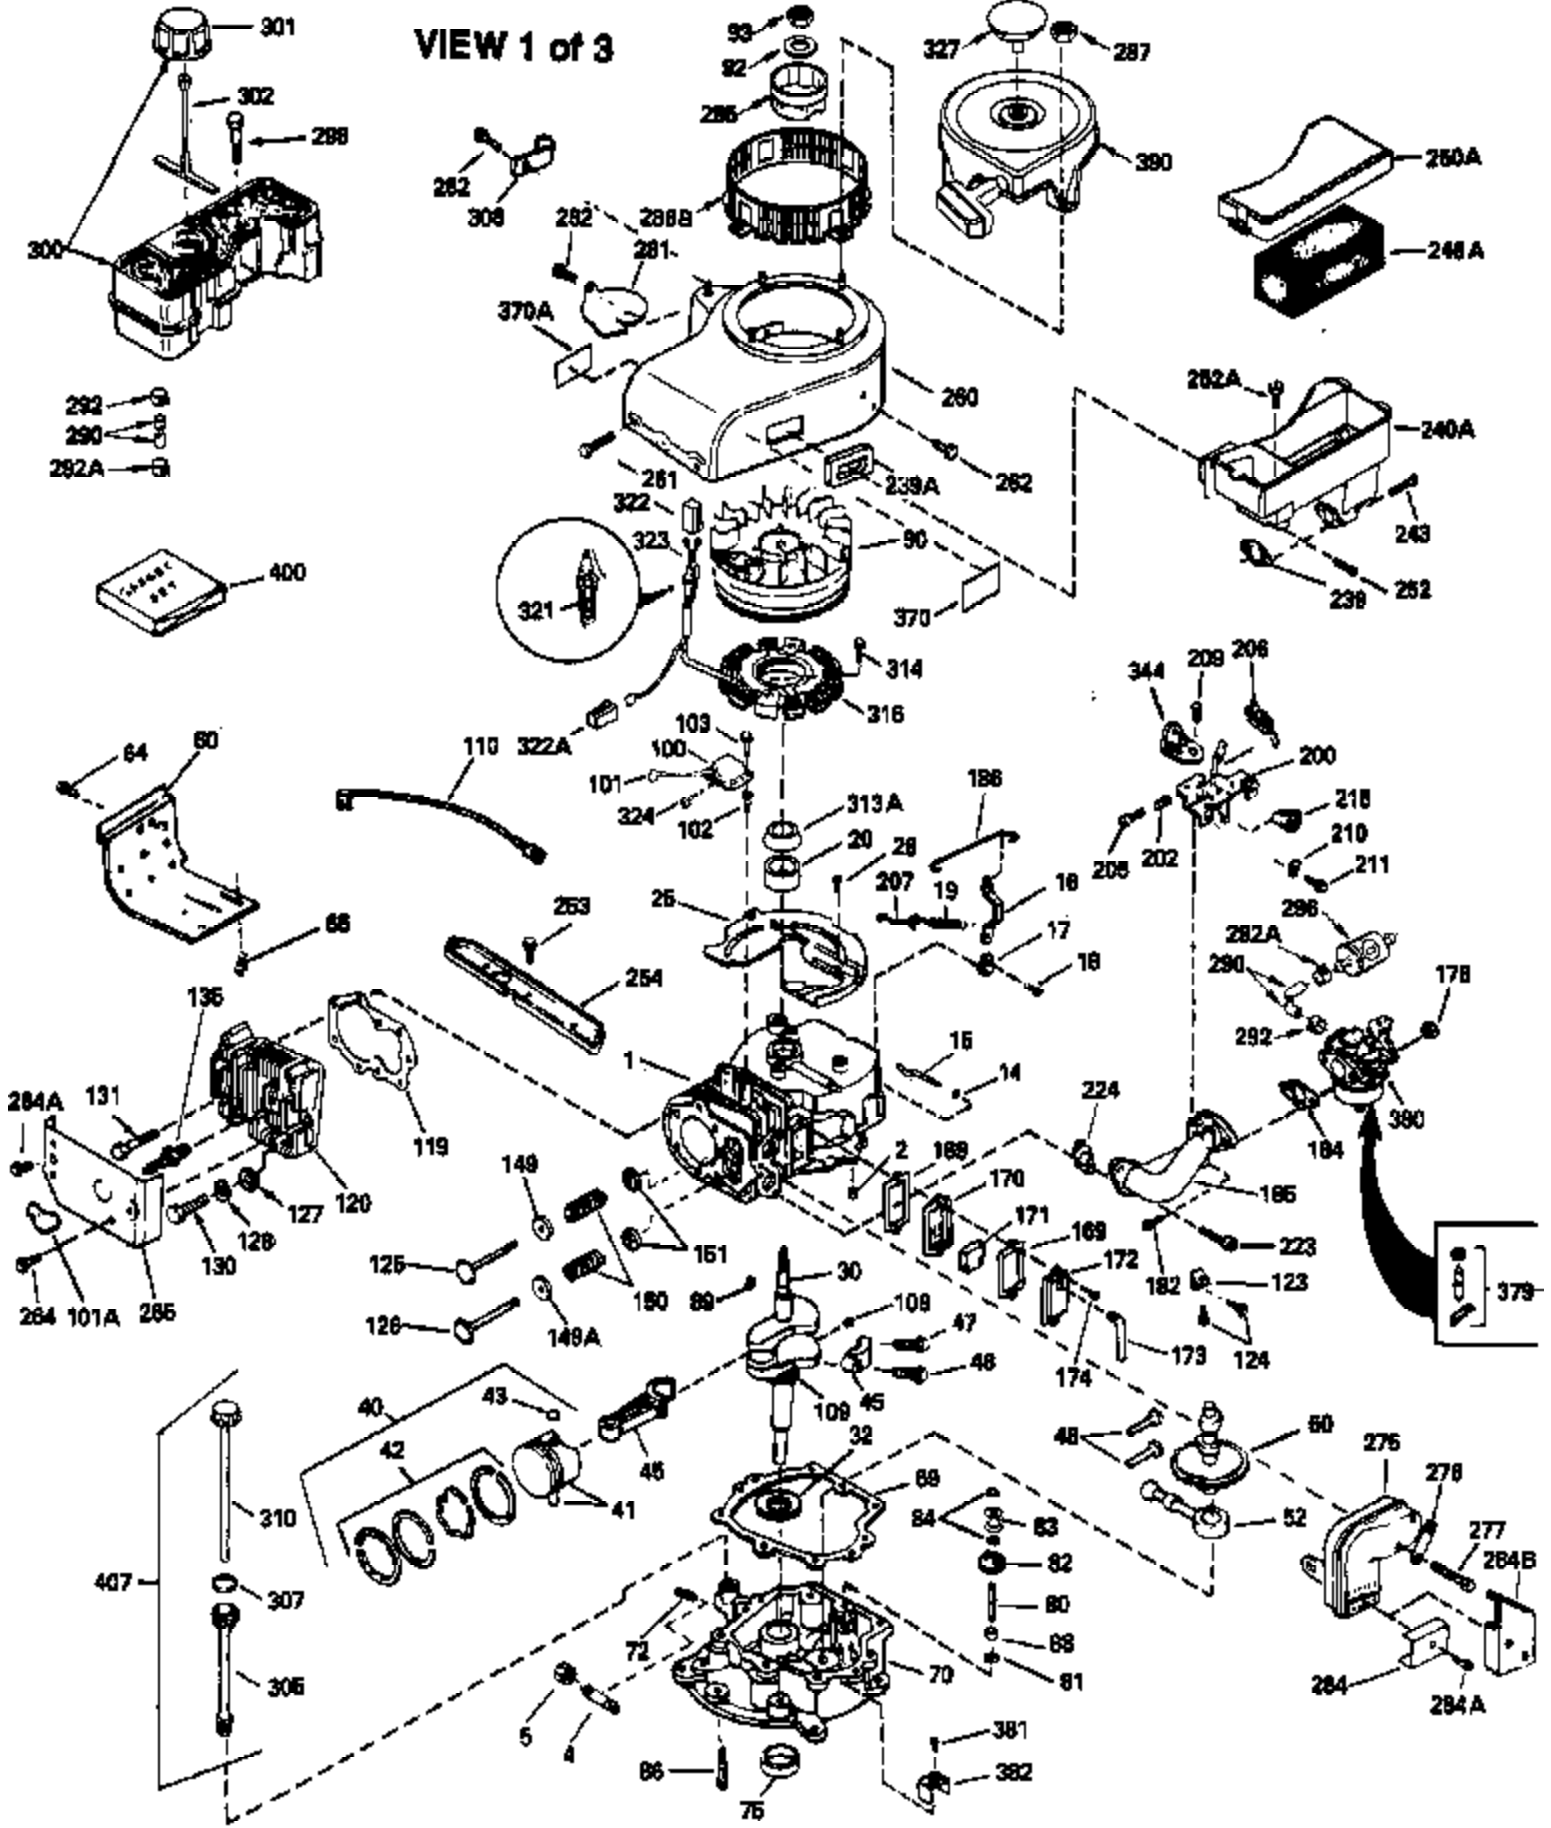

## Engine Parts List #1

Ref #	Part Number	Qty	Description
1	34908A		Cylinder (Incl. 2 & 20) (3-5/16" Bore )
2	27652		Pin, Dowel
14	28277		Washer, Flat
15	33577		Rod, Governor
16	32651		Lever, Governor
17	31335		Clamp, Governor lever
18	650548		Screw, 8-32 x 5/16"
19	31361		Spring, Governor
20	32630		Seal, Oil
25	35256A		Baffle, Blower housing
26	650561		Screw, 1/4-20 x 5/8"
30	33294B		Crankshaft (Incl. 108 & 109)
32	35653		Washer (1-3/8" I.D. 1-3/4" O.D. .015" thick)
40	34860A		Piston, Pin & Ring Set (Std.)(3-5/16" Bore)
40	34861A		Piston, Pin & Ring Set (.010" OS)
40	34862A		Piston, Pin & Ring Set (.020" OS)
41	34863		Piston & Pin Ass'y. (Std.)(Incl.43)(3 -5/16")
41	34864		Piston & Pin Ass'y. (.010" OS) (Incl. 43)
41	34865		Piston & Pin Ass'y. (.020" OS) (Incl. 43)
42	34866A		Ring Set (Std.) (3-5/16" Bore)
42	34867A		Ring Set (.010" OS)
42	34868A		Ring Set (.020" OS)
43	27888		Ring, Piston pin retaining
45	32591C		Rod Assy., Connecting (Incl. 47)
47	650662C		Bolt, Connecting rod (2 pieces)
48	34034		Lifter, Valve
50	34040		Camshaft (MCR)
52	31356		Pump Assy., Oil
60	33273A		Extension, Blower housing
64	30063		Screw, Torx T-30, 1/4-20 x 1/2"
65	650128		Screw, 10-24 x 1/2"
69	35262		* Gasket, Mounting flange
70	33580		Flange Ass'y. (Incl. 72, 75, 80 & 81)
72	31927		Plug, Pipe
75	31950		Seal, Oil
80	30668		Shaft, Mechanical governor
81	30590A		Washer, Flat
82	30591		Gear Assy., Governor (Incl. 81)
83	30588A		Spool, Governor
84	29193		Ring, Retaining
86	650833		Screw, 1/4-20 x 1-3/16"
88	31707A		Governor Spacer Assy. (Incl. 81)
89	32589		Key, Flywheel
92	650793		Washer, Flat
92	650815		Washer, Belleville
93	8116		Nut, Hex, 1/2-20
101	610118		Cover, Spark plug (Use as required)
103	650516		Screw, 1/4-20 x 1-1/8"
108	29783		Pin, Crankshaft
109	33245		Gear, Crankshaft
119	34923A		* Gasket, Cylinder head
120	34030		Head, Cylinder
123	33261		Bracket, Intake pipe
124	650738		Screw, 1/4-20 x 5/8"
125	27878A		Exhaust Valve (Std.) (Incl. 151)
125	27880A		Exhaust Valve (1/32" OS) (Incl. 151)
126	34035		Intake Valve (Std.) (Incl. 151)
126	34036		Intake Valve (1/32" OS) (Incl. 151)