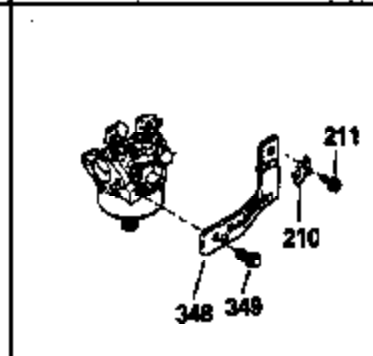

STANDARD POINT IGNITION