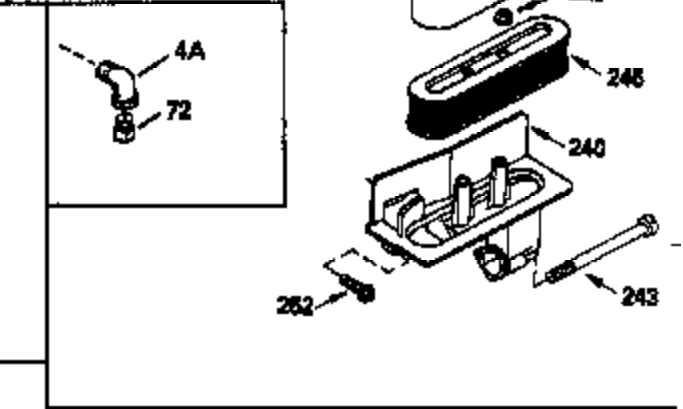

STANDARD POINT IGNITION