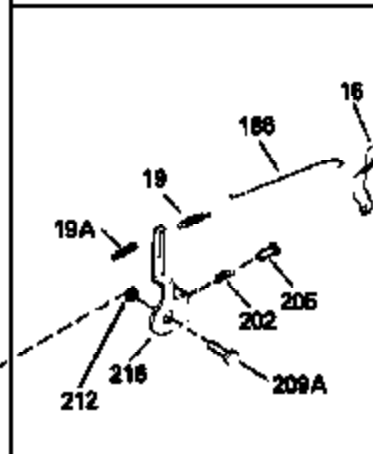

STANDARD POINT IGNITION