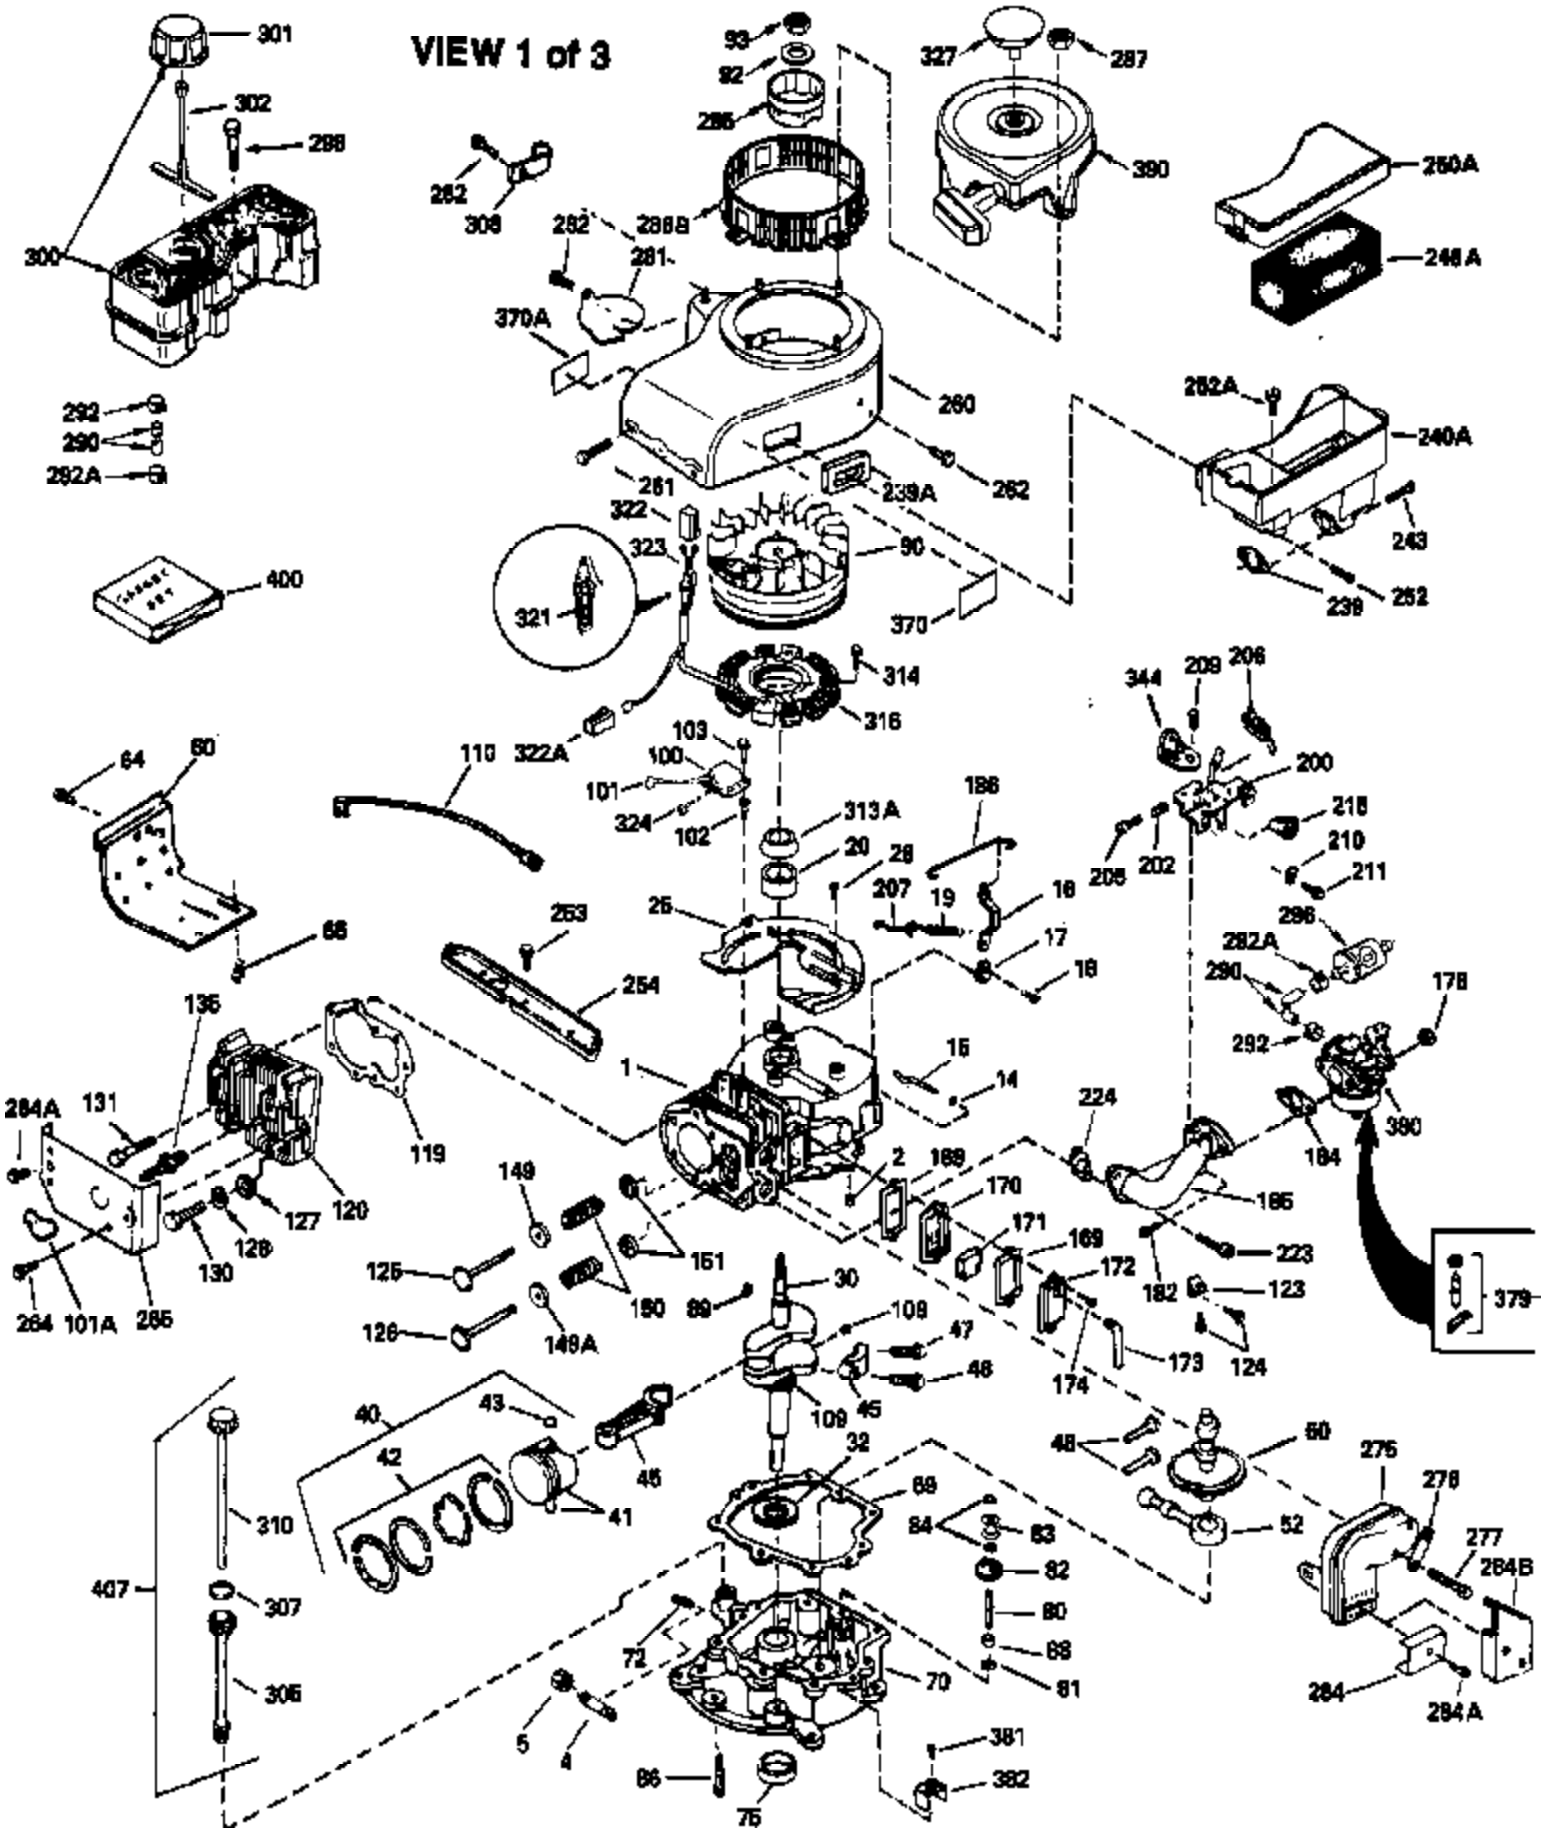

ILLUSTRATION SHOWS TYPICAL PARTS ONLY. ORDER BY PART NUMBER. PARTS NOT LISTED ARE SUPPLIED BY OEM.

Engine Parts List #1

Ref #	Part Number	Qty	Description
1	34908A		Cylinder (Incl. 2 & 20) (3-5/16" Bore)
2	27652		Pin, Dowel
14	28277		Washer, Flat
15	33577		Rod, Governor
16	32651		Lever, Governor
17	31335		Clamp, Governor lever
18	650548		Screw, 8-32 x 5/16"
19	31361		Spring, Governor
20	32630		Seal, Oil
25	35256A		Baffle, Blower housing
26	650561		Screw, 1/4-20 x 5/8"
30	34969		Crankshaft (Incl. 108 & 109)
32	35653		Washer (1-3/8" I.D. 1-3/4" O.D. .015" thick)
40	34860A		Piston, Pin & Ring Set (Std.)(3-5/16" Bore)
40	34861A		Piston, Pin & Ring Set (.010" OS)
40	34862A		Piston, Pin & Ring Set (.020" OS)
41	34863		Piston & Pin Ass'y. (Std.)(Incl.43)(3 -5/16")
41	34864		Piston & Pin Ass'y. (.010" OS) (Incl. 43)
41	34865		Piston & Pin Ass'y. (.020" OS) (Incl. 43)
42	34866A		Ring Set (Std.) (3-5/16" Bore)
42	34867A		Ring Set (.010" OS)
42	34868A		Ring Set (.020" OS)
43	27888		Ring, Piston pin retaining
45	32591C		Rod Assy., Connecting (Incl. 47)
47	650662C		Bolt, Connecting rod (2 pieces)
48	34034		Lifter, Valve
50	34040		Camshaft (MCR)
52	31356		Pump Assy., Oil
60	33273A		Extension, Blower housing
64	30063		Screw, Torx T-30, 1/4-20 x 1/2"
65	650128		Screw, 10-24 x 1/2"
69	35262		* Gasket, Mounting flange
70	33580		Flange Ass'y. (Incl. 72, 75, 80 & 81)
72	31927		Plug, Pipe
75	31950		Seal, Oil
80	30668		Shaft, Mechanical governor
81	30590A		Washer, Flat
82	30591		Gear Assy., Governor (Incl. 81)
83	30588A		Spool, Governor
84	29193		Ring, Retaining
86	650833		Screw, 1/4-20 x 1-3/16"
88	31707A		Governor Spacer Assy. (Incl. 81)
89	32589		Key, Flywheel
92	650793		Washer, Flat
92	650815		Washer, Belleville
93	8116		Nut, Hex, 1/2-20
101	610118		Cover, Spark plug (Use as required)
103	650516		Screw, 1/4-20 x 1-1/8"
108	29783		Pin, Crankshaft
109	33245		Gear, Crankshaft
119	34923A		* Gasket, Cylinder head
120	34030		Head, Cylinder
123	33261		Bracket, Intake pipe
124	650738		Screw, 1/4-20 x 5/8"
125	27878A		Exhaust Valve (Std.) (Incl. 151)
125	27880A		Exhaust Valve (1/32" OS) (Incl. 151)
126	34035		Intake Valve (Std.) (Incl. 151)
126	34036		Intake Valve (1/32" OS) (Incl. 151)