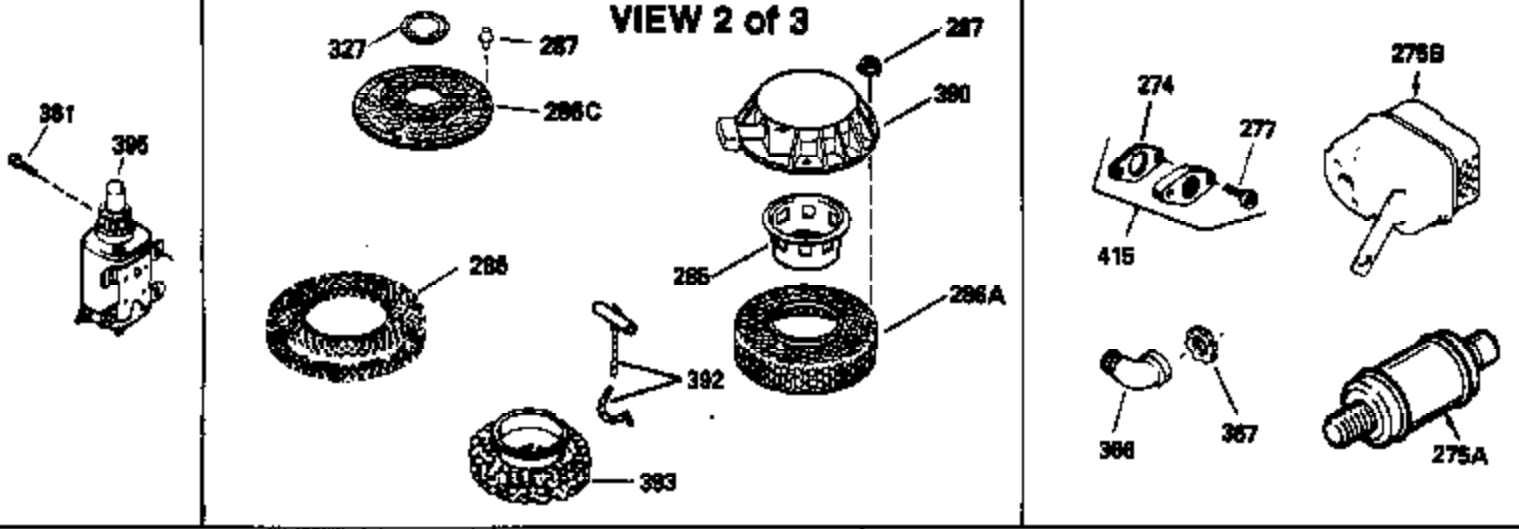

ILLUSTRATION SHOWS TYPICAL PARTS ONLY. ORDER BY PART NUMBER. PARTS NOT LISTED ARE SUPPLIED BY DEM.

VIEW 2 of 3