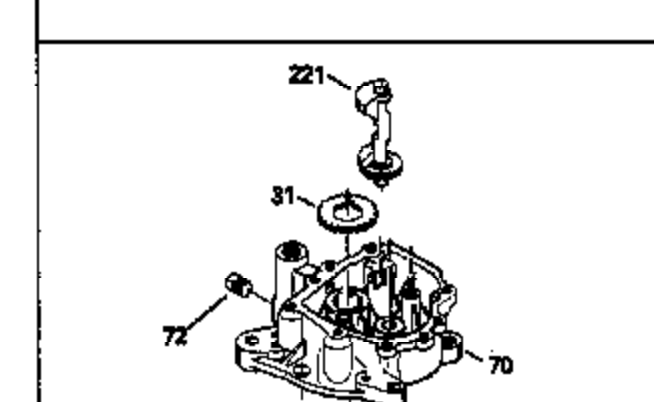

STANDARD POINT IGNITION