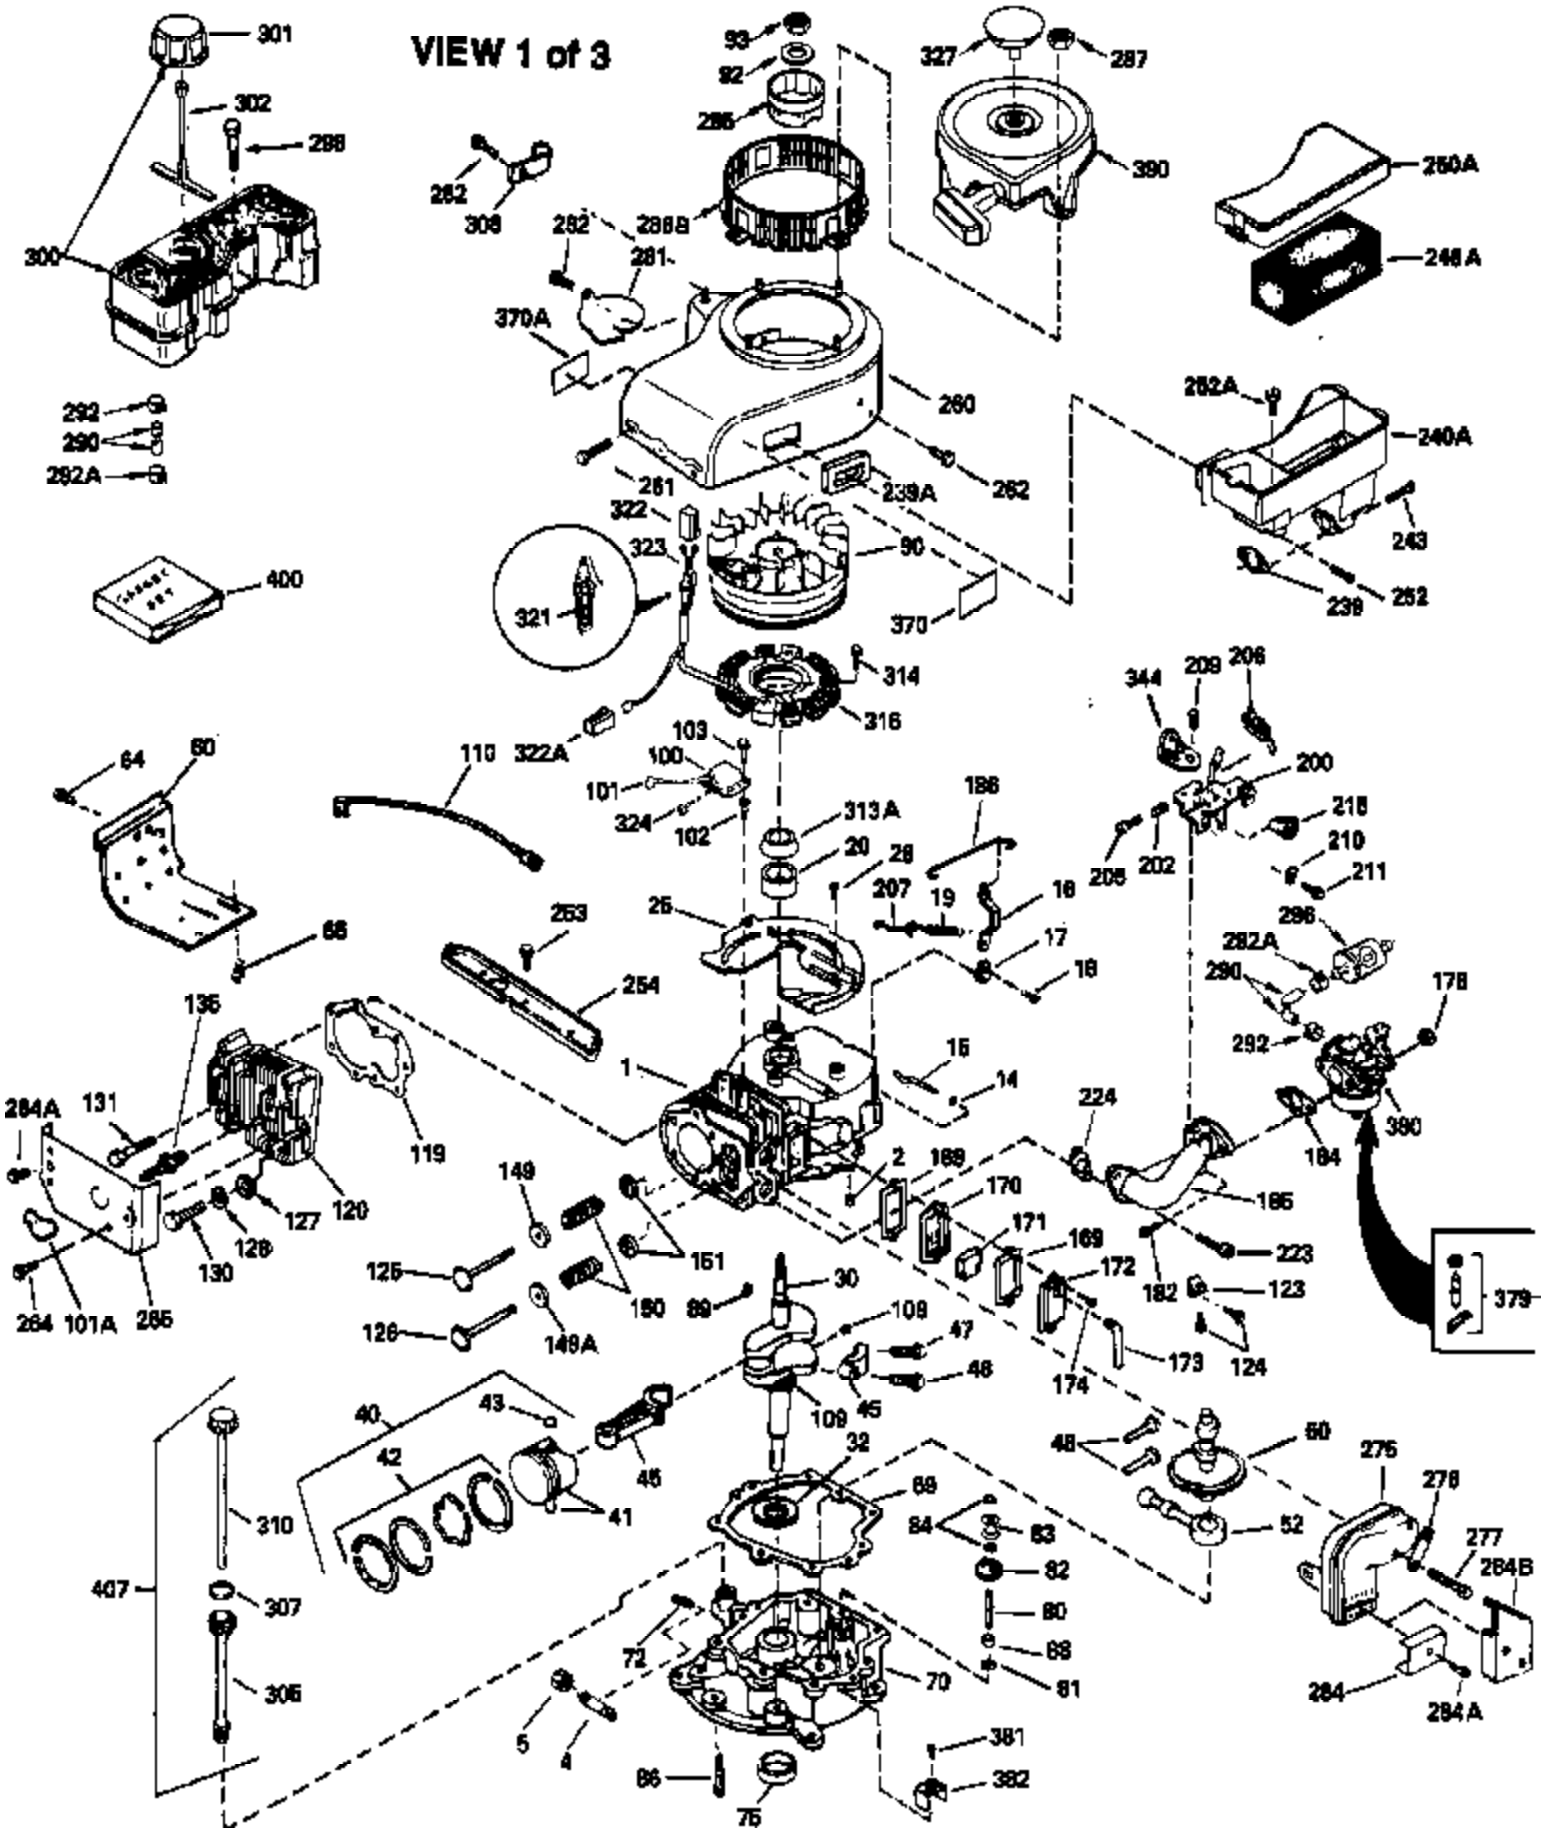

ILLUSTRATION SHOWS TYPICAL PARTS ONLY. ORDER BY PART NUMBER. PARTS NOT LISTED ARE SUPPLIED BY OEM.

Engine Parts List #1

Ref #	Part Number	Qty	Description
1	34908A		Cylinder (Incl. 2 & 20) (3-5/16" Bore)
2	27652		Pin, Dowel
14	28277		Washer, Flat
15	35082		Rod, Governor
16	32651		Lever, Governor
17	31335		Clamp, Governor lever
18	650548		Screw, 8-32 x 5/16"
19	34043		Spring, Extension
20	32630		Seal, Oil
25	35256A		Baffle, Blower housing
26	650561		Screw, 1/4-20 x 5/8"
30	33294B		Crankshaft (Incl. 108 & 109)
32	35653		Washer (1-3/8" I.D. 1-3/4" O.D. .015" thick)
40	34860A		Piston, Pin & Ring Set (Std.)(3-5/16" Bore)
40	34861A		Piston, Pin & Ring Set (.010" OS)
40	34862A		Piston, Pin & Ring Set (.020" OS)
41	34863		Piston & Pin Ass'y. (Std.)(Incl.43)(3 -5/16")
41	34864		Piston & Pin Ass'y. (.010" OS) (Incl. 43)
41	34865		Piston & Pin Ass'y. (.020" OS) (Incl. 43)
42	34866A		Ring Set (Std.) (3-5/16" Bore)
42	34867A		Ring Set (.010" OS)
42	34868A		Ring Set (.020" OS)
43	27888		Ring, Piston pin retaining
45	32591C		Rod Assy., Connecting (Incl. 47)
47	650662C		Bolt, Connecting rod (2 pieces)
48	34034		Lifter, Valve
50	34040		Camshaft (MCR)
52	31356		Pump Assy., Oil
60	33273A		Extension, Blower housing
64	30063		Screw, Torx T-30, 1/4-20 x 1/2"
65	650128		Screw, 10-24 x 1/2"
69	35262		* Gasket, Mounting flange
70	33580		Flange Ass'y. (Incl. 72, 75, 80 & 81)
72	31927		Plug, Pipe
75	31950		Seal, Oil
80	30668		Shaft, Mechanical governor
81	30590A		Washer, Flat
82	30591		Gear Assy., Governor (Incl. 81)
83	30588A		Spool, Governor
84	29193		Ring, Retaining
86	650833		Screw, 1/4-20 x 1-3/16"
88	31707A		Governor Spacer Assy. (Incl. 81)
89	32589		Key, Flywheel
92	650815		Washer, Belleville
93	8116		Nut, Hex, 1/2-20
101	610118		Cover, Spark plug (Use as required)
103	650516		Screw, 1/4-20 x 1-1/8"
108	29783		Pin, Crankshaft
109	33245		Gear, Crankshaft
110	33953		Ground Wire
119	34923A		* Gasket, Cylinder head
120	34030		Head, Cylinder
123	33261		Bracket, Intake pipe
124	650738		Screw, 1/4-20 x 5/8"
125	27878A		Exhaust Valve (Std.) (Incl. 151)
125	27880A		Exhaust Valve (1/32" OS) (Incl. 151)
126	34035		Intake Valve (Std.) (Incl. 151)
126	34036		Intake Valve (1/32" OS) (Incl. 151)