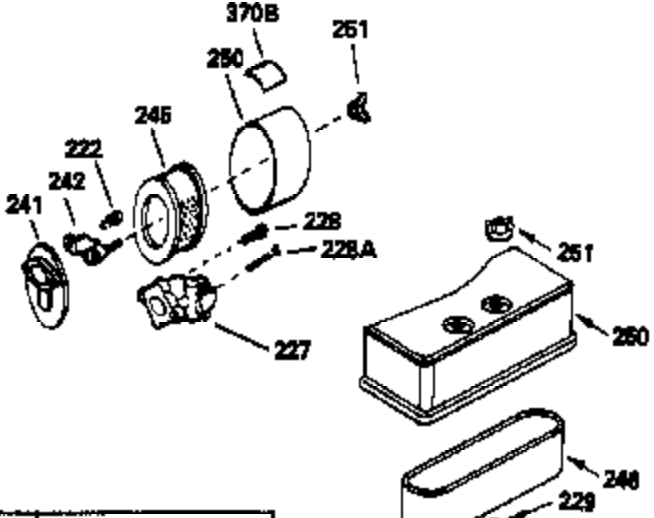

ILLUSTRATION SHOWS TYPICAL PARTS ONLY. ORDER BY PART NUMBER. PARTS NOT LISTED ARE SUPPLIED BY DEM.

VIEW 2 of 3