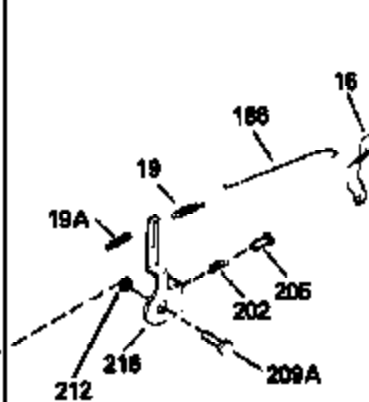

STANDARD POINT IGNITION