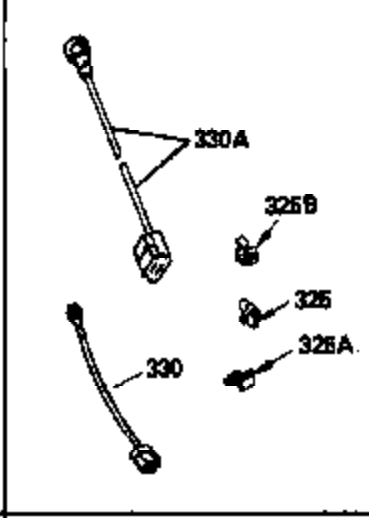

ILLUSTRATION SHOWS TYPICAL PARTS ONLY. ORDER BY PART NUMBER. PARTS NOT LISTED ARE SUPPLIED BY DEM.

VIEW 2 of 3