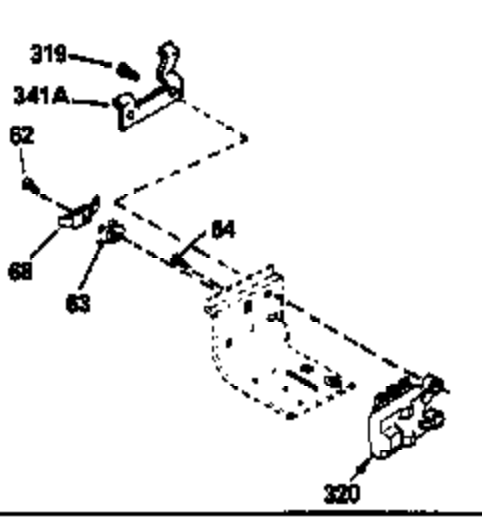

ILLUSTRATION SHOWS TYPICAL PARTS ONLY. ORDER BY PART NUMBER. PARTS NOT LISTED ARE SUPPLIED BY DEM.

VIEW 2 of 3