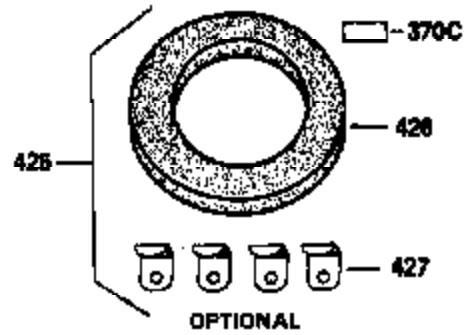

Ref #	Part Number	Qty	Description
16	32651		Lever, Governor
19	31361		Spring, Governor
64	30063		Screw, Torx T-30, 1/4-20 x 1/2"
70	33580		Flange Ass'y. (Incl. 72, 75, 80 & 81)
72	31927		Plug, Pipe
92	650815		Washer, Belleville
103	650516		Screw, 1/4-20 x 1-1/8"
186	33860		Link, Governor-to-throttle
202	31342		Spring, Compression
205	650549		Screw, 5-40 x 7/16"
210	27793		Clip, Conduit
211	28942		Screw, 10-32 x 3/8"
240	34909		Body, Air cleaner
243	650834		Screw, 10-32 x 1-17/32"
274	27930		* Exhaust Gasket (use as required)
277	650729		Screw, 5/16-18 x 3-3/16" (Use As Req. )
277	651002		Screw, 5/16-18 x 4-3/16" (Use As Req. )
277	30196		Screw, 5/16-18 x 3/4" (Use As Req. )
313	33876		Gasket, Stator
319	650874		Screw, 10-32 x 15/32"
320	610938		Regulator, Rectifier (7 amp)
330	34254		Wire Harness
341A	32765		Clamp, Blower housing extension
375	610979		Magneto (w/ring gear) (12 volt, 7 amp ) NOTE: The following complete magnetos are not available as an assembly. The magneto numbers are shown for reference purposes only. Order component parts individually, as shown in parts breakdown. (Refer to Division 5 Section B, page 36 for breakdown or Fi
377	30547A		Contact Assy., Breaker
392	590343		Rope Assy., Starter
393	33286		Hub & Screen Assy., Starter
415	730130		Exh.Adapter Kit (Incl. 274 & 277)(As req.)

ILLUSTRATION SHOWS TYPICAL PARTS ONLY. ORDER BY PART NUMBER. PARTS NOT LISTED ARE SUPPLIED BY OEM.

**OPTIONAL SPARK  
ARRESTOR**

**VIEW 3 of 3  
MUFFLER (QUIET)  
(OPTIONAL)**

**DEBRIS SCREEN KIT  
(OPTIONAL)**