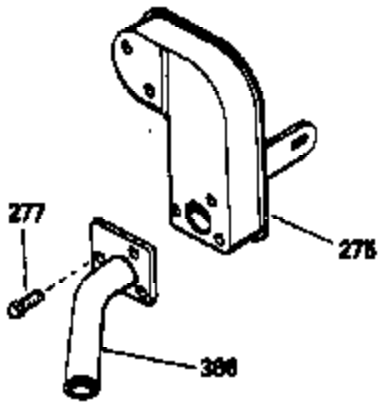

Ref #	Part Number	Qty	Description
16	32651		Lever, Governor
19	31361		Spring, Governor
64	30063		Screw, Torx T-30, 1/4-20 x 1/2"
70	33580		Flange Ass'y. (Incl. 72, 75, 80 & 81)
72	31927		Plug, Pipe
92	650815		Washer, Belleville
103	650516		Screw, 1/4-20 x 1-1/8"
186	33860		Link, Governor-to-throttle
202	31342		Spring, Compression
205	650549		Screw, 5-40 x 7/16"
210	27793		Clip, Conduit
211	28942		Screw, 10-32 x 3/8"
240	34909		Body, Air cleaner
243	650834		Screw, 10-32 x 1-17/32"
274	27930		* Exhaust Gasket (use as required)
277	650729		Screw, 5/16-18 x 3-3/16" (Use As Req. )
277	651002		Screw, 5/16-18 x 4-3/16" (Use As Req. )
277	30196		Screw, 5/16-18 x 3/4" (Use As Req. )
313	33876		Gasket, Stator
319	650874		Screw, 10-32 x 15/32"
320	610938		Regulator, Rectifier (7 amp)
330	34254		Wire Harness
341A	32765		Clamp, Blower housing extension
375	610979		Magneto (w/ring gear) (12 volt, 7 amp ) NOTE: The following complete magnetos are not available as an assembly. The magneto numbers are shown for reference purposes only. Order component parts individually, as shown in parts breakdown. (Refer to Division 5 Section B, page 36 for breakdown or Fi
377	30547A		Contact Assy., Breaker
392	590343		Rope Assy., Starter
393	33286		Hub & Screen Assy., Starter
415	730130		Exh.Adapter Kit (Incl. 274 & 277)(As req.)

ILLUSTRATION SHOWS TYPICAL PARTS ONLY. ORDER BY PART NUMBER. PARTS NOT LISTED ARE SUPPLIED BY OEM.

**OPTIONAL SPARK  
ARRESTOR**

**VIEW 3 of 3  
MUFFLER (QUIET)  
(OPTIONAL)**

**DEBRIS SCREEN KIT  
(OPTIONAL)**