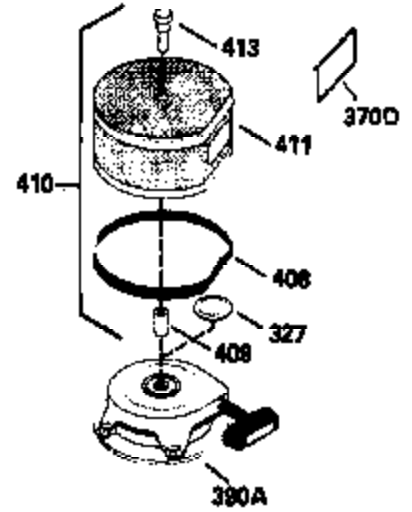

Ref #	Part Number	Qty	Description
16	32651		Lever, Governor
19	31361		Spring, Governor
64	30063		Screw, Torx T-30, 1/4-20 x 1/2"
70	33580		Flange Ass'y. (Incl. 72, 75, 80 & 81)
72	31927		Plug, Pipe
92	650815		Washer, Belleville
103	650516		Screw, 1/4-20 x 1-1/8"
186	33860		Link, Governor-to-throttle
202	31342		Spring, Compression
205	650549		Screw, 5-40 x 7/16"
210	27793		Clip, Conduit
211	28942		Screw, 10-32 x 3/8"
240	34909		Body, Air cleaner
243	650834		Screw, 10-32 x 1-17/32"
274	27930		* Exhaust Gasket (use as required)
277	650729		Screw, 5/16-18 x 3-3/16" (Use As Req. )
277	651002		Screw, 5/16-18 x 4-3/16" (Use As Req. )
277	30196		Screw, 5/16-18 x 3/4" (Use As Req. )
313	33876		Gasket, Stator
319	650874		Screw, 10-32 x 15/32"
320	610938		Regulator, Rectifier (7 amp)
330	34254		Wire Harness
341A	32765		Clamp, Blower housing extension
375	610979		Magneto (w/ring gear) (12 volt, 7 amp ) NOTE: The following complete magnetos are not available as an assembly. The magneto numbers are shown for reference purposes only. Order component parts individually, as shown in parts breakdown. (Refer to Division 5 Section B, page 36 for breakdown or Fi
377	30547A		Contact Assy., Breaker
392	590343		Rope Assy., Starter
393	33286		Hub & Screen Assy., Starter
415	730130		Exh.Adapter Kit (Incl. 274 & 277)(As req.)

ILLUSTRATION SHOWS TYPICAL PARTS ONLY. ORDER BY PART NUMBER. PARTS NOT LISTED ARE SUPPLIED BY OEM.

**OPTIONAL SPARK  
ARRESTOR**

**VIEW 3 of 3  
MUFFLER (QUIET)  
(OPTIONAL)**

**DEBRIS SCREEN KIT  
(OPTIONAL)**