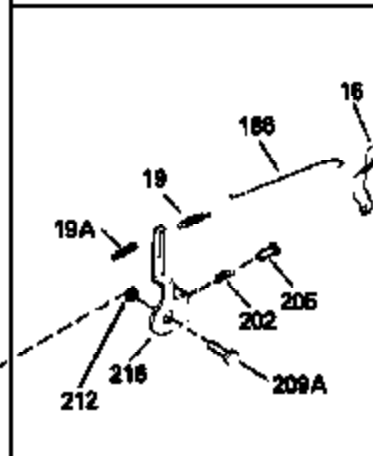

ILLUSTRATION SHOWS TYPICAL PARTS ONLY. ORDER BY PART NUMBER. PARTS NOT LISTED ARE SUPPLIED BY DEM.

Ref #	Part Number	Qty	Description
16	32651		Lever, Governor
19	34043		Spring, Extension
19A	34043		Spring, Extension
62	650760		Screw, 8-32 x 3/8"
63	28545		Grommet, Plastic
64	30063		Screw, Torx T-30, 1/4-20 x 1/2"
68	33932		Terminal, Ground
70	33580		Flange Ass'y. (Incl. 72, 75, 80 & 81)
72	31927		Plug, Pipe
92	650793		Washer, Flat
92	650815		Washer, Belleville
103	650489		Screw, 1/4-20 x 5/8"
186	33860		Link, Governor-to-throttle
202	31342		Spring, Compression
205	650549		Screw, 5-40 x 7/16"
210	27793		Clip, Conduit
211	28942		Screw, 10-32 x 3/8"
240	34425		Body, Air cleaner
243	650762		Screw, 10-32 x 1-29/32"
246	33631		Element, Air cleaner
250	34446		Cover, Air cleaner
252	650707		Screw, 10-32 x 5/8"
274	27930		* Exhaust Gasket (use as required)
277	650729		Screw, 5/16-18 x 3-3/16" (Use As Req.)
277	651002		Screw, 5/16-18 x 4-3/16" (Use As Req.)
277	30196		Screw, 5/16-18 x 3/4" (Use As Req.)
286	33816		Hub & Screen Assy., Starter
313	33876		Gasket, Stator
327	33817		Plug, Screen
375	610848		Magneto NOTE: The following complete magnetos are not available as an assembly. The magneto numbers are shown for reference purposes only. Order component parts individually, as shown in parts breakdown. (Refer to Division 5, Section B, page 28 for breakdown or Fiche 10A, Grid G-2)
377	30547A		Contact Assy., Breaker
378	30548B		Condenser
415	730130		Exh.Adapter Kit (Incl. 274 & 277)(As req.)