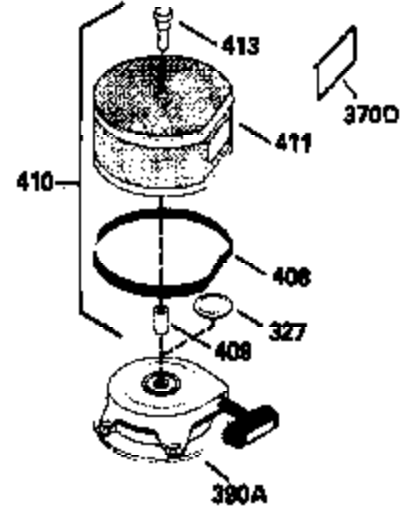

Ref #	Part Number	Qty	Description
298	28763		Screw, 10-32 x 35/64"
301	33032		Fuel Cap (Use as required in early pr od.)
301	34210		Fuel Cap (Use as required in early pr od.)
307	29673		* Gasket, Oil fill
310	34245		Dipstick, Oil (Incl. 307)
327	33817		Plug, Screen
344	33630		Bracket, Air cleaner
370	34346		Decal, Instruction
379	631021		Inlet Needle, Seat & Clip Assy.
380	632241		Carburetor (Incl. 184) (Refer to Division 5, Section A, page 182 for breakdown or Fiche10A, Grid E-11)
381	29117		Screw, 8-32 x 5/16 (Not used on late prod.)
382	33581		Screen, Oil filter (Not used in late prod.)
400	33279G		* Gasket Set (Incl. items marked *)

ILLUSTRATION SHOWS TYPICAL PARTS ONLY. ORDER BY PART NUMBER. PARTS NOT LISTED ARE SUPPLIED BY OEM.

**OPTIONAL SPARK
ARRESTOR**

**VIEW 3 of 3
MUFFLER (QUIET)
(OPTIONAL)**

**DEBRIS SCREEN KIT
(OPTIONAL)**

Ref #	Part Number	Qty	Description
275	33280A		Muffler
275C	35824		Muffler (Quiet) (Optional)
277	650729		Screw, 5/16-18 x 3-3/16" (Use As Req.)
277	651002		Screw, 5/16-18 x 4-3/16" (Use As Req.)
277	30196		Screw, 5/16-18 x 3/4" (Use As Req.)
327	33817		Plug, Screen
370C	34870		Decal, Instruction (Optional)
370D	34387		Decal, Instruction (Optional)
408	35570		Screen Seal (Optional)
409	35569		Spacer (Optional)
410	730573		Opt.Screen Kit(Incl.370D,408,409,411, 413)
411	35568		Debris Screen (Optional)
413	650907		Screw, 5/16-18 x 1-5/8" (Optional)
416	34479		Spark Arrestor Kit (Optional)
425	730572		Starter Muff Kit(Incl.370C,426,427)(O pt.)
426	34687		Starter Air Cleaner (Optional)
427	34869		Starter Air Cleaner Bracket (Optional)