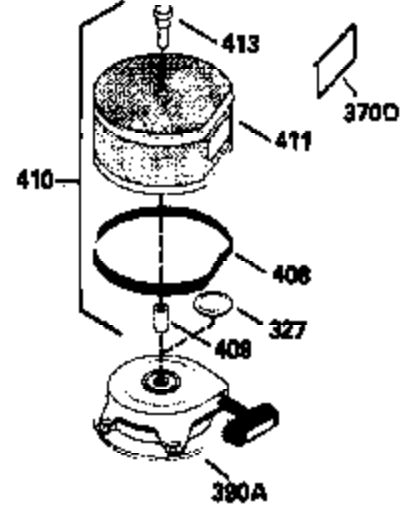

**VIEW 3 of 3
MUFFLER (QUIET)
(OPTIONAL)**

**DEBRIS SCREEN KIT
(OPTIONAL)**