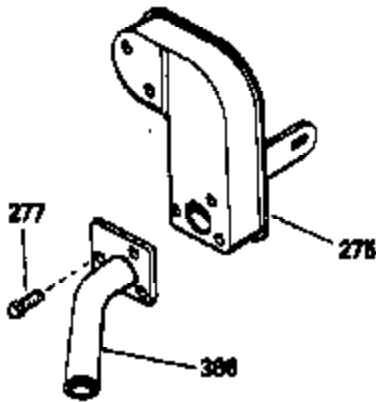

ILLUSTRATION SHOWS TYPICAL PARTS ONLY. ORDER BY PART NUMBER. PARTS NOT LISTED ARE SUPPLIED BY DEM.

Ref #	Part Number	Qty	Description
16	32651		Lever, Governor
19	31361		Spring, Governor
62	650760		Screw, 8-32 x 3/8"
63	28545		Grommet, Plastic
64	30063		Screw, Torx T-30, 1/4-20 x 1/2"
68	33932		Terminal, Ground
70	33580		Flange Ass'y. (Incl. 72, 75, 80 & 81)
72	31927		Plug, Pipe
92	650793		Washer, Flat
92	650815		Washer, Belleville
103	650489		Screw, 1/4-20 x 5/8"
186	33860		Link, Governor-to-throttle
202	31342		Spring, Compression
205	650549		Screw, 5-40 x 7/16"
210	27793		Clip, Conduit
211	28942		Screw, 10-32 x 3/8"
240	34425		Body, Air cleaner
243	650762		Screw, 10-32 x 1-29/32"
246	33631		Element, Air cleaner
250	34446		Cover, Air cleaner
252	650707		Screw, 10-32 x 5/8"
274	27930		* Exhaust Gasket (use as required)
277	650729		Screw, 5/16-18 x 3-3/16" (Use As Req. )
277	651002		Screw, 5/16-18 x 4-3/16" (Use As Req. )
277	30196		Screw, 5/16-18 x 3/4" (Use As Req. )
286	33816		Hub & Screen Assy., Starter
313	33876		Gasket, Stator
327	33817		Plug, Screen
375	610848		Magneto NOTE: The following complete magnetos are not available as an assembly. The magneto numbers are shown for reference purposes only. Order component parts individually, as shown in parts breakdown. (Refer to Division 5, Section B, page 28 for breakdown or Fiche 10A, Grid G-2)
377	30547A		Contact Assy., Breaker
378	30548B		Condenser
415	730130		Exh.Adapter Kit (Incl. 274 & 277)(As req.)

ILLUSTRATION SHOWS TYPICAL PARTS ONLY. ORDER BY PART NUMBER. PARTS NOT LISTED ARE SUPPLIED BY OEM.

**OPTIONAL SPARK  
ARRESTOR**

**VIEW 3 of 3  
MUFFLER (QUIET)  
(OPTIONAL)**

**DEBRIS SCREEN KIT  
(OPTIONAL)**