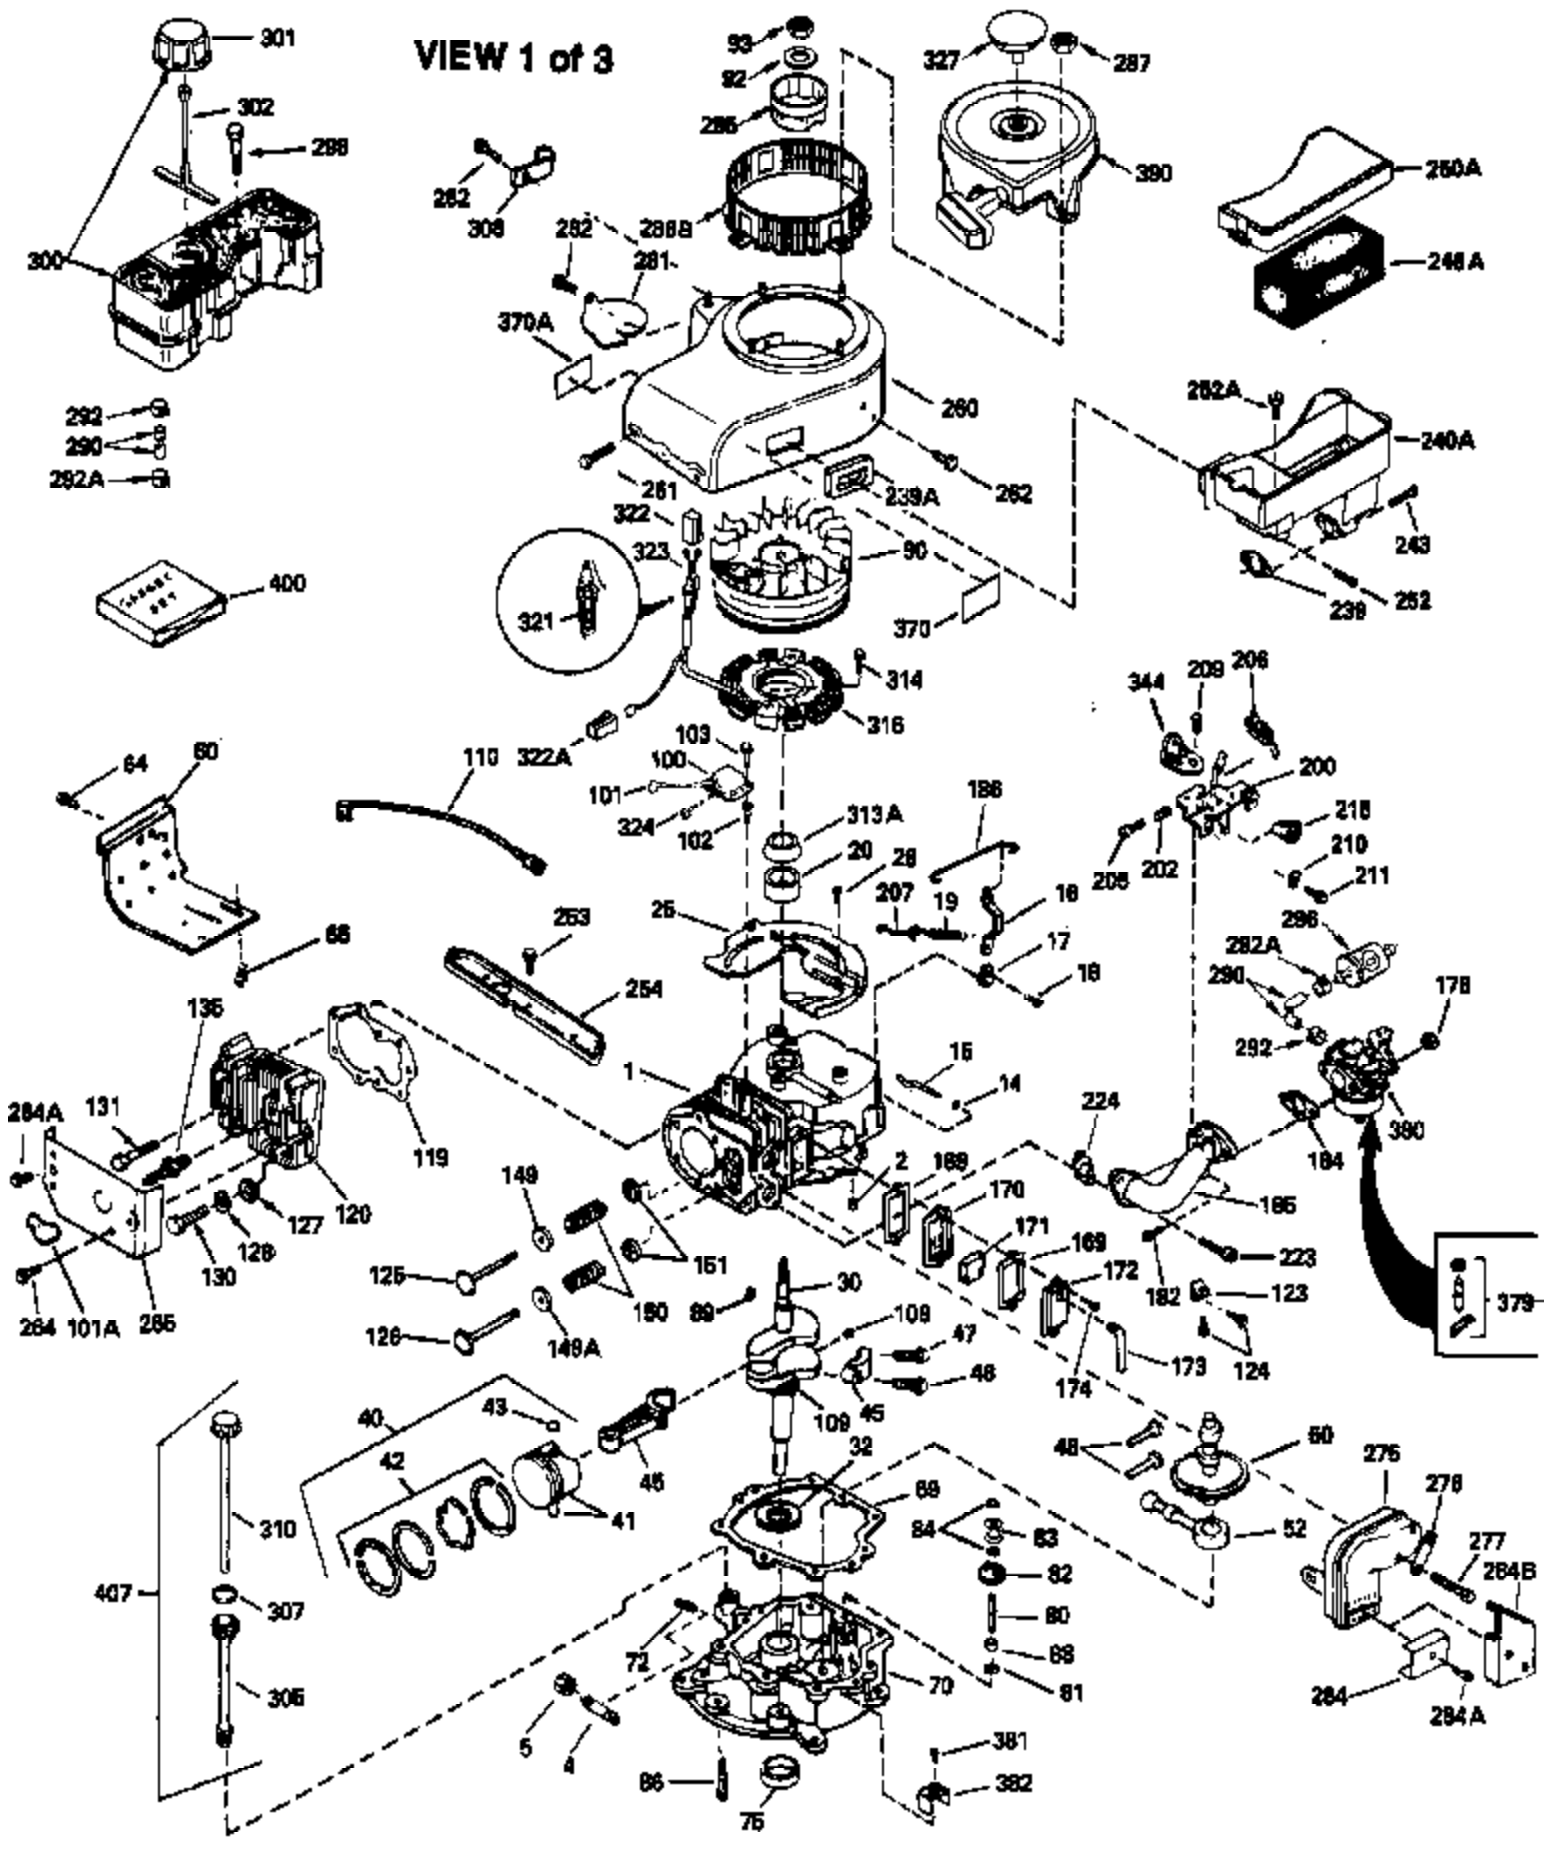

ILLUSTRATION SHOWS TYPICAL PARTS ONLY. ORDER BY PART NUMBER. PARTS NOT LISTED ARE SUPPLIED BY OEM.

VIEW 1 of 3