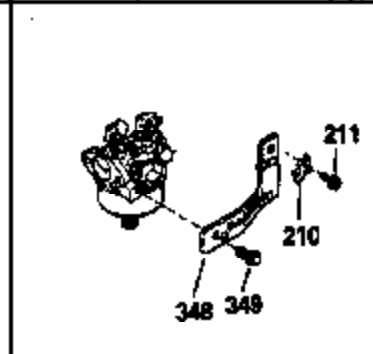

STANDARD POINT IGNITION