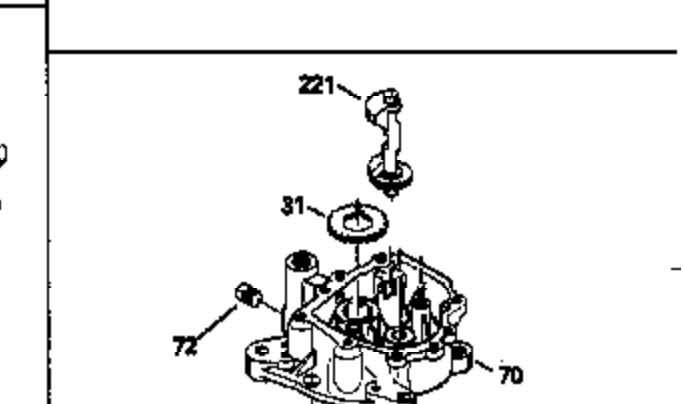

STANDARD POINT IGNITION