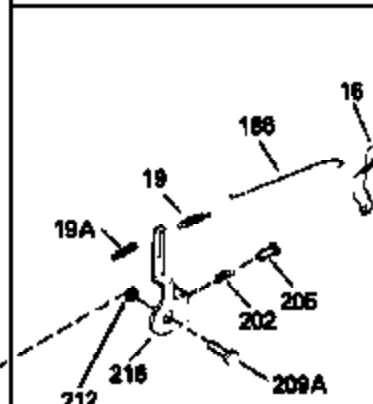

STANDARD POINT IGNITION