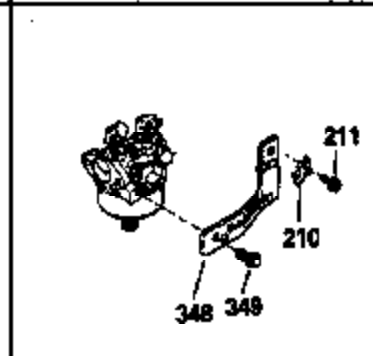

ILLUSTRATION SHOWS TYPICAL PARTS ONLY. ORDER BY PART NUMBER. PARTS NOT LISTED ARE SUPPLIED BY DEM.

Ref #	Part Number	Qty	Description
16	32651		Lever, Governor
19	31361		Spring, Governor
64	30063		Screw, Torx T-30, 1/4-20 x 1/2"
70	33580		Flange Ass'y. (Incl. 72, 75, 80 & 81)
72	31927		Plug, Pipe
92	650793		Washer, Flat
92	650815		Washer, Belleville
103	650516		Screw, 1/4-20 x 1-1/8"
186	33860		Link, Governor-to-throttle
202	31342		Spring, Compression
205	650549		Screw, 5-40 x 7/16"
210	27793		Clip, Conduit
211	28942		Screw, 10-32 x 3/8"
240	34425		Body, Air cleaner
243	650762		Screw, 10-32 x 1-29/32"
246	33631		Element, Air cleaner
250	34446		Cover, Air cleaner
252	650707		Screw, 10-32 x 5/8"
274	27930		* Exhaust Gasket (use as required)
277	650729		Screw, 5/16-18 x 3-3/16" (Use As Req.)
277	651002		Screw, 5/16-18 x 4-3/16" (Use As Req.)
277	30196		Screw, 5/16-18 x 3/4" (Use As Req.)
286	33816		Hub & Screen Assy., Starter
313	33876		Gasket, Stator
319	650874		Screw, 10-32 x 15/32"
320	610938		Regulator, Rectifier (7 amp)
327	33817		Plug, Screen
341A	32765		Clamp, Blower housing extension
361	30063		Screw, Torx T-30, 1/4-20 x 1/2"
375	610979		Magneto (w/ring gear) (12 volt, 7 amp) NOTE: The following complete magnetos are not available as an assembly. The magneto numbers are shown for reference purposes only. Order component parts individually, as shown in parts breakdown. (Refer to Division 5 Section B, page 36 for breakdown or Fi
377	30547A		Contact Assy., Breaker
395	33605		Electric Starter Motor (12 Volt) NOTE: Engine requires a ring gear flywheel (611091 minimum) and the cylinder must have drilled and tapped starter mounting bosses to add the electric starter. (Refer to Division 5, Section D, page 20 for breakdown or Fiche 10A, Grid G-11)
415	730130		Exh.Adapter Kit (Incl. 274 & 277)(As req.)