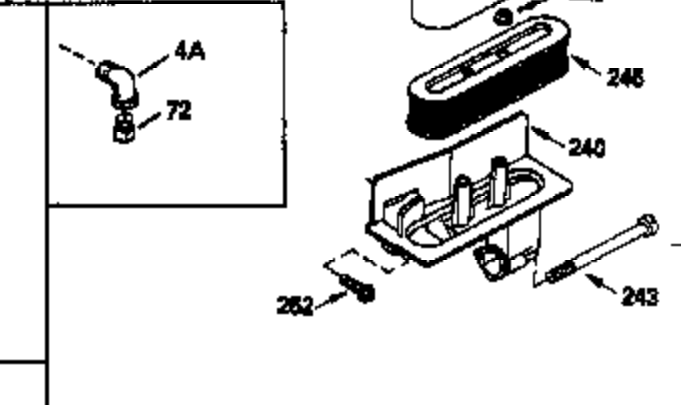

ILLUSTRATION SHOWS TYPICAL PARTS ONLY. ORDER BY PART NUMBER. PARTS NOT LISTED ARE SUPPLIED BY DEM.

Ref #	Part Number	Qty	Description
16	32651		Lever, Governor
19	31361		Spring, Governor
64	30063		Screw, Torx T-30, 1/4-20 x 1/2"
70	33580		Flange Ass'y. (Incl. 72, 75, 80 & 81)
72	31927		Plug, Pipe
92	650793		Washer, Flat
92	650815		Washer, Belleville
103	650516		Screw, 1/4-20 x 1-1/8"
186	33860		Link, Governor-to-throttle
202	31342		Spring, Compression
205	650549		Screw, 5-40 x 7/16"
210	27793		Clip, Conduit
211	28942		Screw, 10-32 x 3/8"
240	34425		Body, Air cleaner
243	650762		Screw, 10-32 x 1-29/32"
246	33631		Element, Air cleaner
250	34446		Cover, Air cleaner
252	650707		Screw, 10-32 x 5/8"
274	27930		* Exhaust Gasket (use as required)
277	650729		Screw, 5/16-18 x 3-3/16" (Use As Req.)
277	651002		Screw, 5/16-18 x 4-3/16" (Use As Req.)
277	30196		Screw, 5/16-18 x 3/4" (Use As Req.)
286	33816		Hub & Screen Assy., Starter
313	33876		Gasket, Stator
319	650874		Screw, 10-32 x 15/32"
320	610938		Regulator, Rectifier (7 amp)
327	33817		Plug, Screen
341A	32765		Clamp, Blower housing extension
361	30063		Screw, Torx T-30, 1/4-20 x 1/2"
375	610979		Magneto (w/ring gear) (12 volt, 7 amp) NOTE: The following complete magnetos are not available as an assembly. The magneto numbers are shown for reference purposes only. Order component parts individually, as shown in parts breakdown. (Refer to Division 5 Section B, page 36 for breakdown or Fi
377	30547A		Contact Assy., Breaker
395	33605		Electric Starter Motor (12 Volt) NOTE: Engine requires a ring gear flywheel (611091 minimum) and the cylinder must have drilled and tapped starter mounting bosses to add the electric starter. (Refer to Division 5, Section D, page 20 for breakdown or Fiche 10A, Grid G-11)
415	730130		Exh.Adapter Kit (Incl. 274 & 277)(As req.)