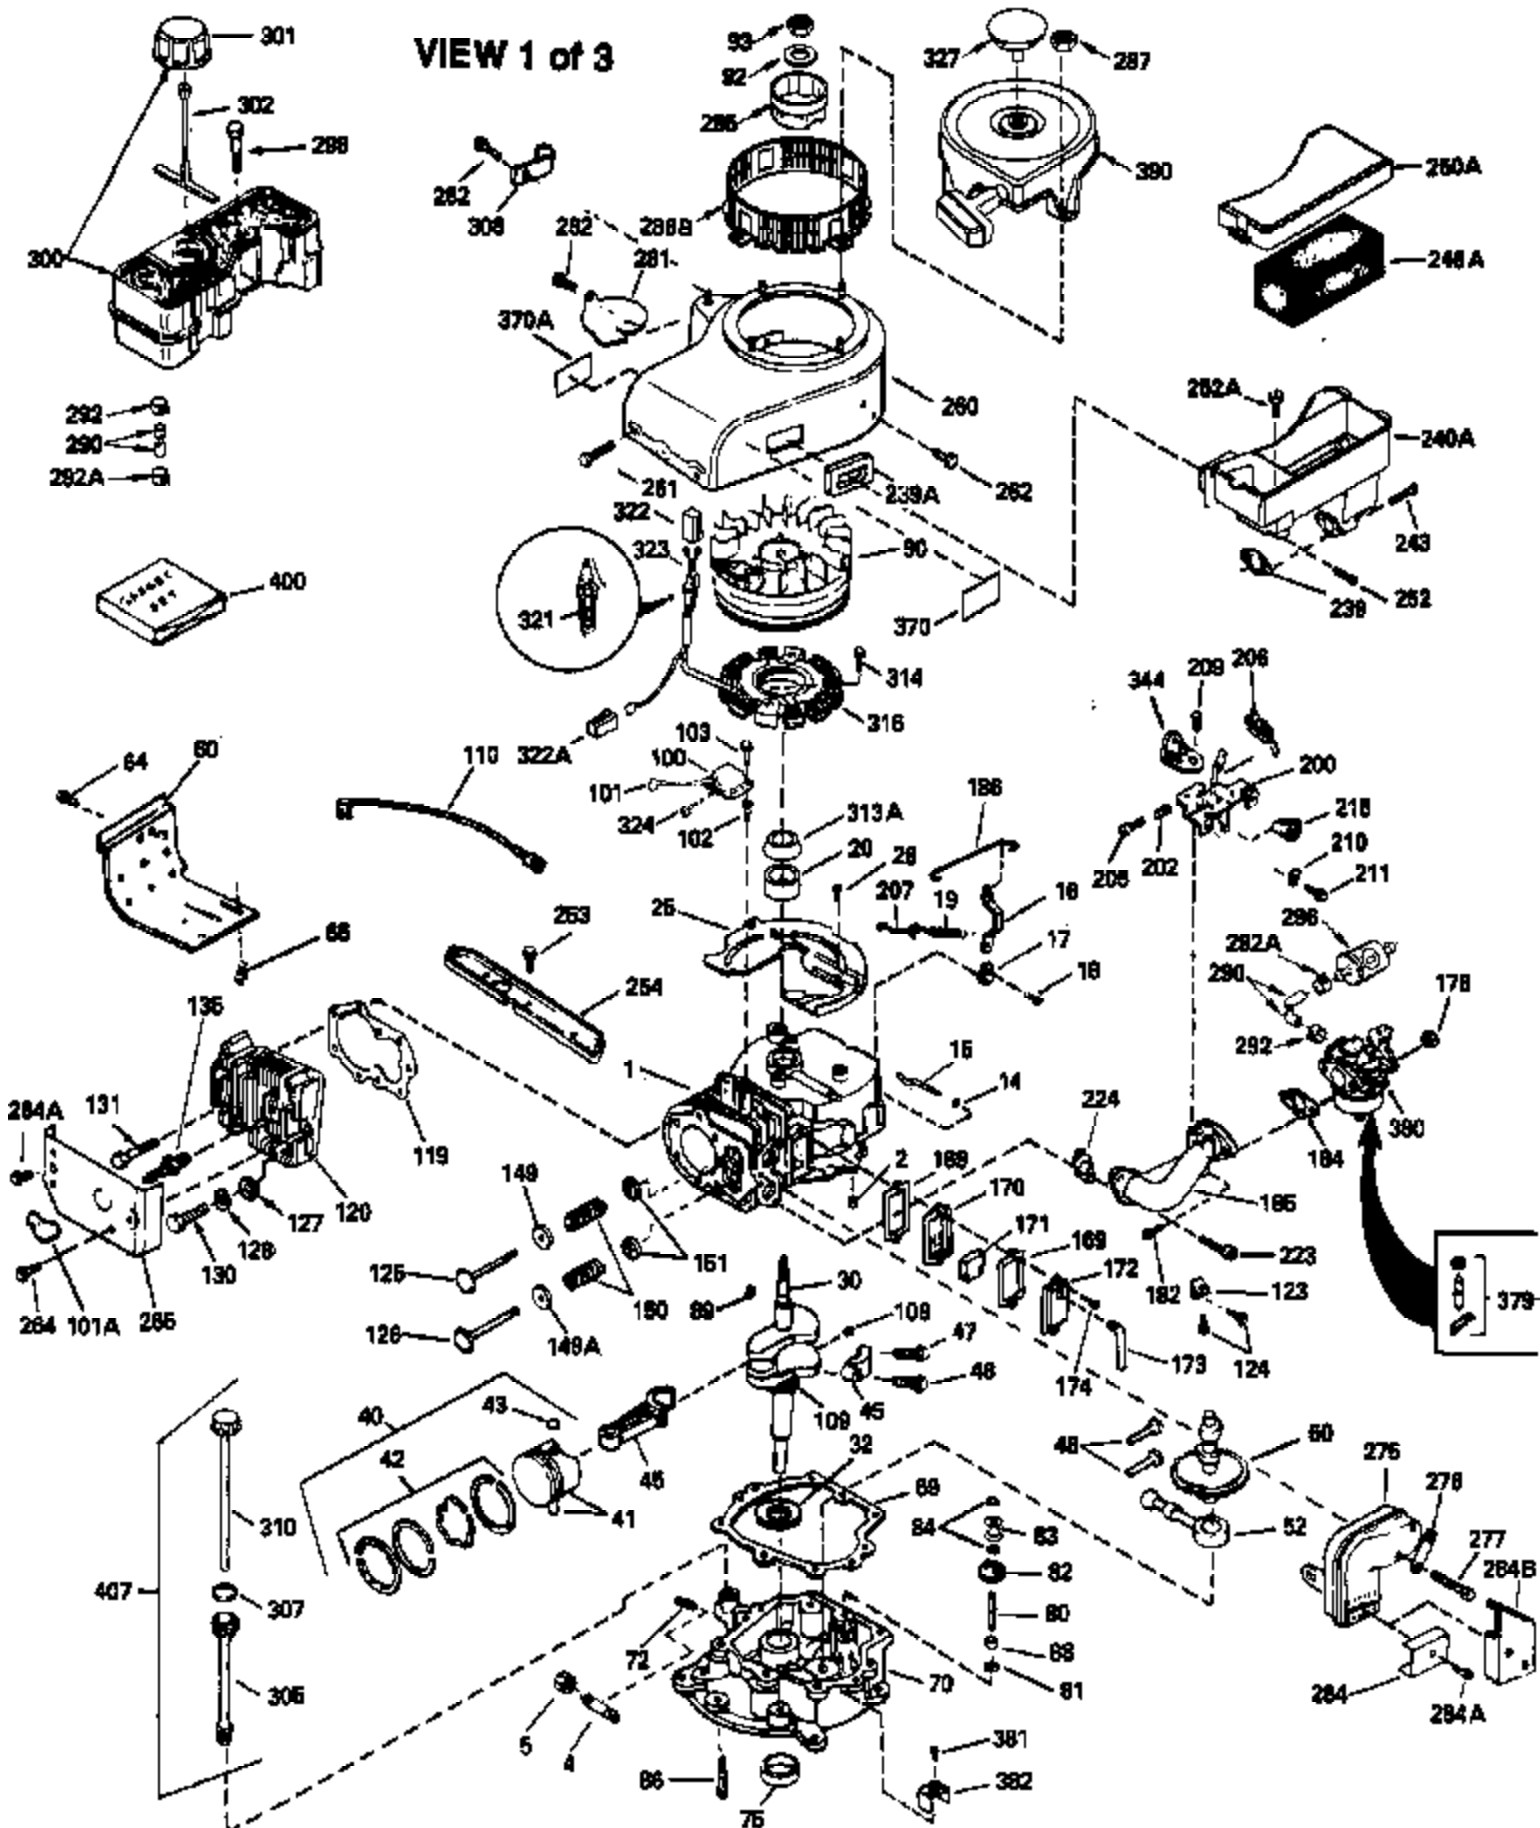

ILLUSTRATION SHOWS TYPICAL PARTS ONLY. ORDER BY PART NUMBER. PARTS NOT LISTED ARE SUPPLIED BY OEM.

VIEW 1 of 3

Engine Parts List #1

Ref #	Part Number	Qty	Description
1	34908A		Cylinder (Incl. 2 & 20) (3-5/16" Bore)
2	27652		Pin, Dowel
14	28277		Washer, Flat
15	33577		Rod, Governor
16	32651		Lever, Governor
17	31335		Clamp, Governor lever
18	650548		Screw, 8-32 x 5/16"
19	31361		Spring, Governor
20	32630		Seal, Oil
25	35256A		Baffle, Blower housing
26	650561		Screw, 1/4-20 x 5/8"
30	33644B		Crankshaft (Incl. 108 & 109)
32	35653		Washer (1-3/8" I.D. 1-3/4" O.D. .015" thick)
40	34860A		Piston, Pin & Ring Set (Std.)(3-5/16" Bore)
40	34861A		Piston, Pin & Ring Set (.010" OS)
40	34862A		Piston, Pin & Ring Set (.020" OS)
41	34863		Piston & Pin Ass'y. (Std.)(Incl.43)(3 -5/16")
41	34864		Piston & Pin Ass'y. (.010" OS) (Incl. 43)
41	34865		Piston & Pin Ass'y. (.020" OS) (Incl. 43)
42	34866A		Ring Set (Std.) (3-5/16" Bore)
42	34867A		Ring Set (.010" OS)
42	34868A		Ring Set (.020" OS)
43	27888		Ring, Piston pin retaining
45	32591C		Rod Assy., Connecting (Incl. 47)
47	650662C		Bolt, Connecting rod (2 pieces)
48	34034		Lifter, Valve
50	34040		Camshaft (MCR)
52	31356		Pump Assy., Oil
60	33273A		Extension, Blower housing
64	30063		Screw, Torx T-30, 1/4-20 x 1/2"
65	650128		Screw, 10-24 x 1/2"
69	35262		* Gasket, Mounting flange
70	33580		Flange Ass'y. (Incl. 72, 75, 80 & 81)
72	31927		Plug, Pipe
75	31950		Seal, Oil
80	30668		Shaft, Mechanical governor
81	30590A		Washer, Flat
82	30591		Gear Assy., Governor (Incl. 81)
83	30588A		Spool, Governor
84	29193		Ring, Retaining
86	650833		Screw, 1/4-20 x 1-3/16"
88	31707A		Governor Spacer Assy. (Incl. 81)
89	32589		Key, Flywheel
92	650793		Washer, Flat
92	650815		Washer, Belleville
93	8116		Nut, Hex, 1/2-20
101	610118		Cover, Spark plug (Use as required)
103	650516		Screw, 1/4-20 x 1-1/8"
108	29783		Pin, Crankshaft
109	33245		Gear, Crankshaft
119	34923A		* Gasket, Cylinder head
120	34030		Head, Cylinder
123	33261		Bracket, Intake pipe
124	650738		Screw, 1/4-20 x 5/8"
125	27878A		Exhaust Valve (Std.) (Incl. 151)
125	27880A		Exhaust Valve (1/32" OS) (Incl. 151)
126	34035		Intake Valve (Std.) (Incl. 151)
126	34036		Intake Valve (1/32" OS) (Incl. 151)