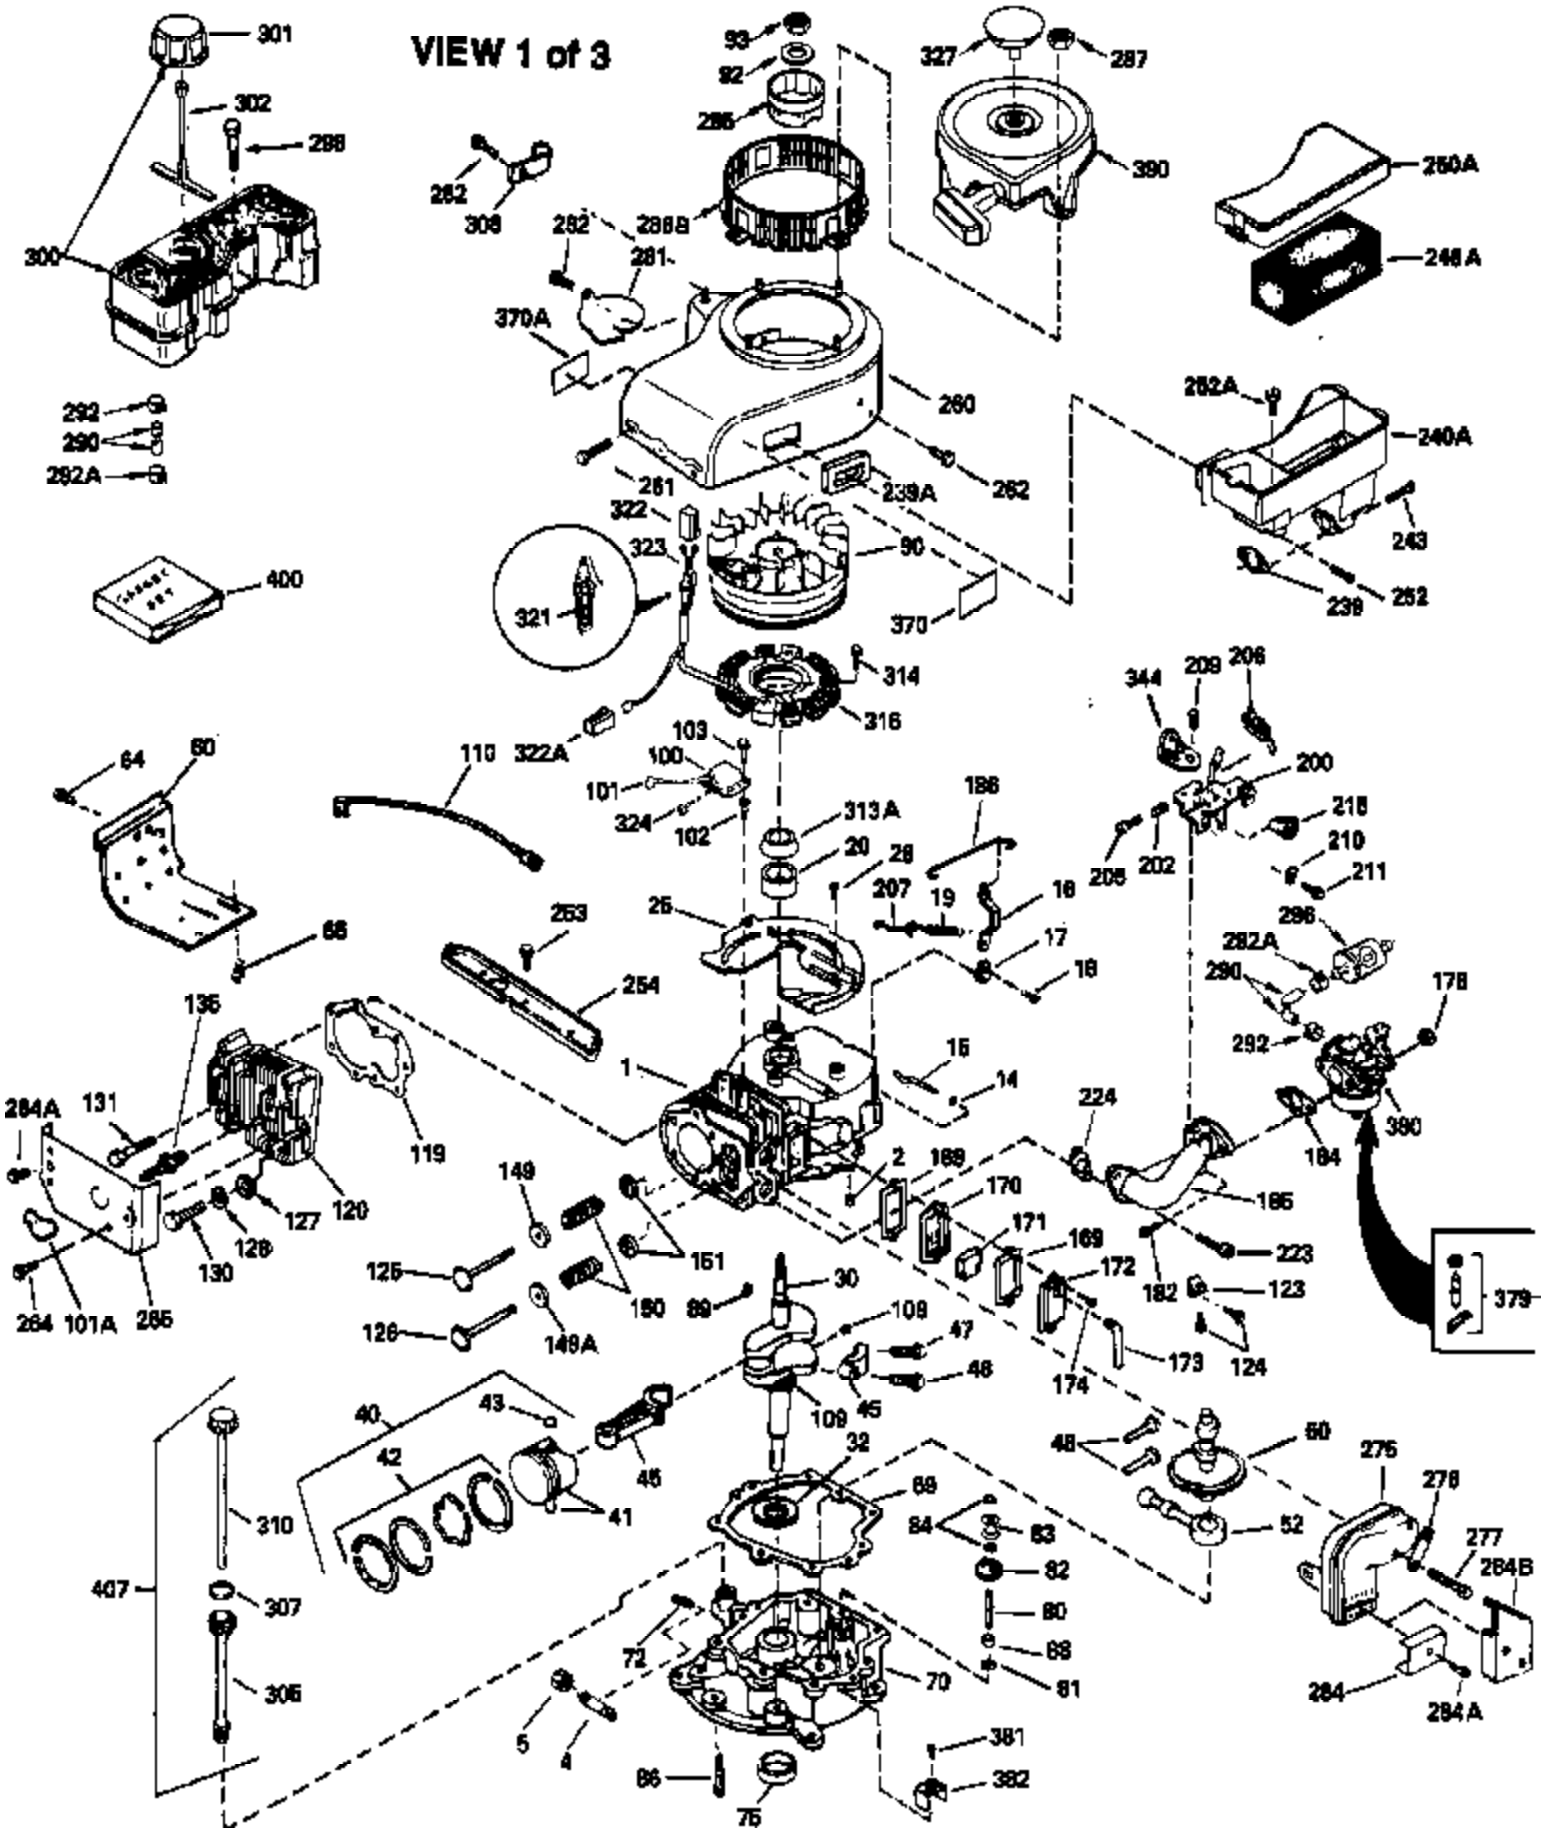

## Engine Parts List #1

Ref #	Part Number	Qty	Description
1	34908A		Cylinder (Incl. 2 & 20) (3-5/16" Bore )
2	27652		Pin, Dowel
14	28277		Washer, Flat
15	33577		Rod, Governor
16	32651		Lever, Governor
17	31335		Clamp, Governor lever
18	650548		Screw, 8-32 x 5/16"
19	31361		Spring, Governor
20	32630		Seal, Oil
25	35256A		Baffle, Blower housing
26	650561		Screw, 1/4-20 x 5/8"
30	33644B		Crankshaft (Incl. 108 & 109)
32	35653		Washer (1-3/8" I.D. 1-3/4" O.D. .015" thick)
40	34860A		Piston, Pin & Ring Set (Std.)(3-5/16" Bore)
40	34861A		Piston, Pin & Ring Set (.010" OS)
40	34862A		Piston, Pin & Ring Set (.020" OS)
41	34863		Piston & Pin Ass'y. (Std.)(Incl.43)(3 -5/16")
41	34864		Piston & Pin Ass'y. (.010" OS) (Incl. 43)
41	34865		Piston & Pin Ass'y. (.020" OS) (Incl. 43)
42	34866A		Ring Set (Std.) (3-5/16" Bore)
42	34867A		Ring Set (.010" OS)
42	34868A		Ring Set (.020" OS)
43	27888		Ring, Piston pin retaining
45	32591C		Rod Assy., Connecting (Incl. 47)
47	650662C		Bolt, Connecting rod (2 pieces)
48	34034		Lifter, Valve
50	34040		Camshaft (MCR)
52	31356		Pump Assy., Oil
60	33273A		Extension, Blower housing
64	30063		Screw, Torx T-30, 1/4-20 x 1/2"
65	650128		Screw, 10-24 x 1/2"
69	35262		* Gasket, Mounting flange
70	33580		Flange Ass'y. (Incl. 72, 75, 80 & 81)
72	31927		Plug, Pipe
75	31950		Seal, Oil
80	30668		Shaft, Mechanical governor
81	30590A		Washer, Flat
82	30591		Gear Assy., Governor (Incl. 81)
83	30588A		Spool, Governor
84	29193		Ring, Retaining
86	650833		Screw, 1/4-20 x 1-3/16"
88	31707A		Governor Spacer Assy. (Incl. 81)
89	32589		Key, Flywheel
92	650815		Washer, Belleville
93	8116		Nut, Hex, 1/2-20
101	610118		Cover, Spark plug (Use as required)
103	650489		Screw, 1/4-20 x 5/8"
108	29783		Pin, Crankshaft
109	33245		Gear, Crankshaft
110	34231		Wire, Ground
119	34923A		* Gasket, Cylinder head
120	34030		Head, Cylinder
123	33261		Bracket, Intake pipe
124	650738		Screw, 1/4-20 x 5/8"
125	27878A		Exhaust Valve (Std.) (Incl. 151)
125	27880A		Exhaust Valve (1/32" OS) (Incl. 151)
126	34035		Intake Valve (Std.) (Incl. 151)
126	34036		Intake Valve (1/32" OS) (Incl. 151)