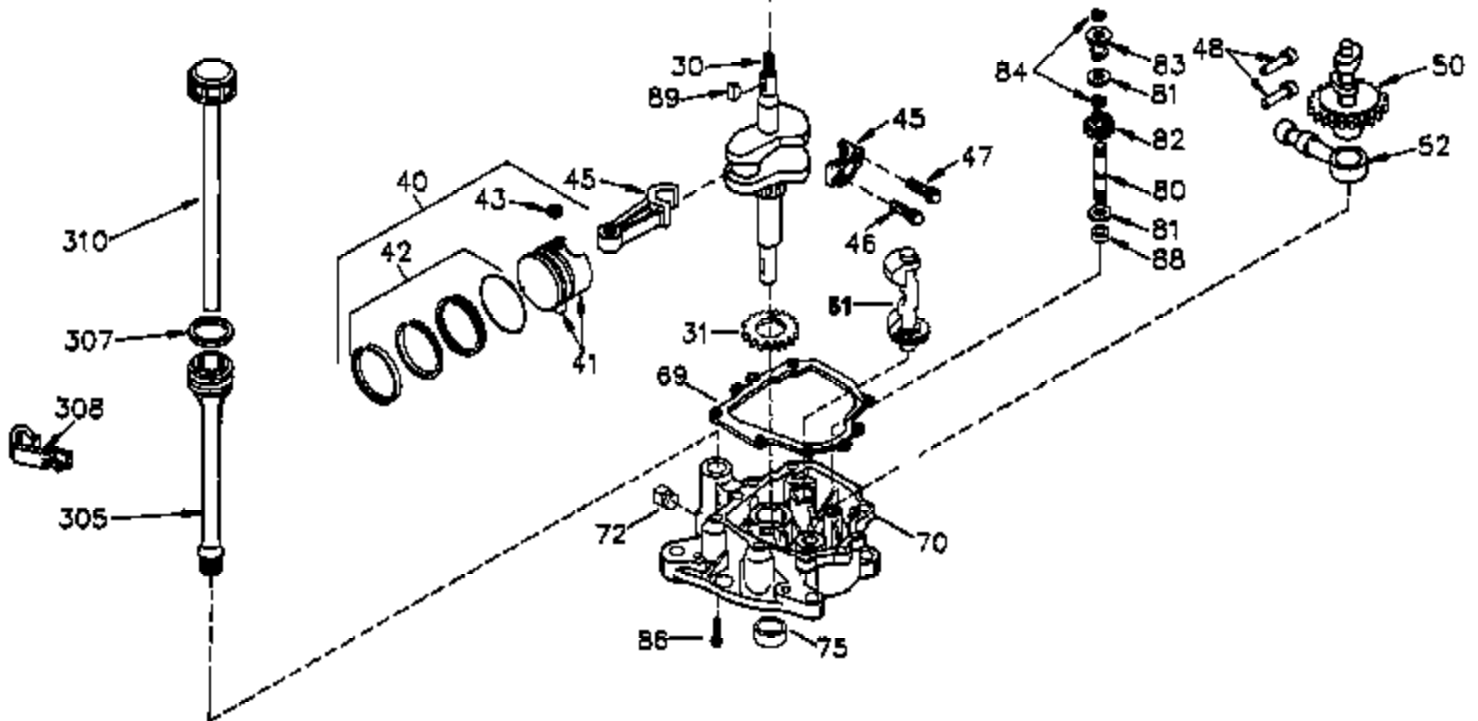

CONTINUED FROM PAGE 2

Ref #	Part Number	Qty	Description
30	35422A	1	Crankshaft
31	35327	1	Counterbalance Gear
40	35776A	1	Piston, Pin & Ring Set (Std.)(Incl. 4 1,42 & 43)
40	35777A	1	Piston, Pin & Ring Set (.010" OS)(Incl. 41,42 & 43)
40	35778A	1	Piston, Pin & Ring Set (.020" OS)(Incl. 41,42 & 43)
41	35773A	1	Piston & Pin Ass'y. (Std.)(Incl. 43)
41	35774A	1	Piston & Pin Ass'y. (.010" OS)(Incl. 43)
41	35775A	1	Piston & Pin Ass'y. (.020" OS)(Incl. 43)
42	35779	1	Ring Set (Std.)
42	35780	1	Ring Set (.010" OS)
42	35781	1	Ring Set (.020" OS)
43	35772	2	Piston Pin Retaining Ring
45	36895	1	Connecting Rod Ass'y. (Incl. 47)
47	651033	2	Connecting Rod Bolt
48	34034	2	Valve Lifter
50	35381	1	Camshaft Ass'y (MCR)
51	35315A	1	Counterbalance Weight
52	31356	1	Oil Pump Ass'y.
69	35317	1	* Mounting Flange Gasket
70	35711A	1	Mounting Flange (Incl. 72,75,80 & 81)
72	31927	1	Oil Drain Plug
75	35319	1	Oil Seal
80	35783	1	Governor Shaft
81	30590A	2	Washer
82	35378	1	Governor Gear Ass'y. (Incl. 81)
83	30588A	1	Governor Spool
84	29193	2	Retaining Ring
86	650833	7	Screw, 1/4-20 x 1-3/16"
88	31707A	1	Spacer (Incl. 81)
89	32589	1	Flywheel Key
123	33261	1	Intake Pipe Brace
124	651031	3	Screw, 1/4-20 x 9/16"
171	28424	1	Breather Element
178	29752	2	Nut & Lock Washer. 1/4-28
182	30088A	2	Screw, 1/4-28 x 1"
184	33263	1	Carburetor To Intake Pipe Gasket
185	34926	1	Intake Pipe
223	650378	2	Screw, T-30, 5/16-18 x 1-3/32"
224	27915A	1	* Intake Pipe Gasket
234	650825	2	Nut & Lock Washer, 1/4-20
238	650834	2	Screw, 10-32 x 1-17/32"
239	33629	1	* Air Cleaner Gasket
240	35538B	1	Air Cleaner Body (Incl. 239)
245	35403	1	Air Cleaner Filter (Incl. 234)
245A	35404	1	Air Cleaner Filter
250	35961	1	Air Cleaner Cover
251	650886	2	Wing Nut, 1/4-20
292	26460	2	Fuel Line Clamp
305	35574	1	Oil Fill Tube
307	35499	1	"O" Ring
308	35437	1	Fill Tube Clip
310	35576	1	Dipstick
370B	36507	1	Speed Control Decal
380	640215	1	Carburetor (Incl. 184)
400	36450C		* Gasket Set (Incl. items marked PK in notes)
420	730225A	1	SAE 30 4-Cycle Engine Oil (Quart)