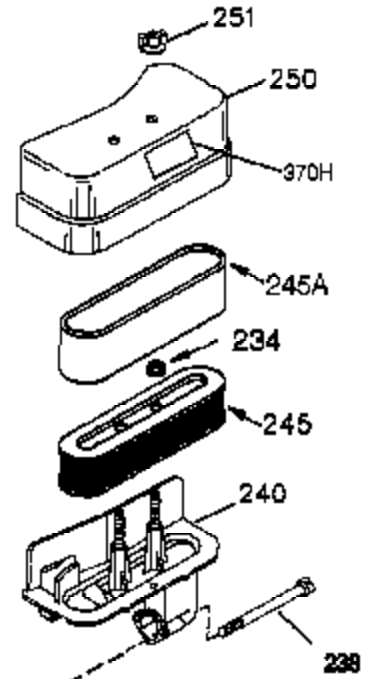

CONTINUED FROM PAGE 2

Ref #	Part Number	Qty	Description
30	35422A	1	Crankshaft
31	35327	1	Counterbalance Gear
40	35776A	1	Piston, Pin & Ring Set (Std.)(Incl. 4 1,42 & 43)
40	35777A	1	Piston, Pin & Ring Set (.010" OS)(Incl. 41,42 & 43)
40	35778A	1	Piston, Pin & Ring Set (.020" OS)(Incl. 41,42 & 43)
41	35773A	1	Piston & Pin Ass'y. (Std.)(Incl. 43)
41	35774A	1	Piston & Pin Ass'y. (.010" OS)(Incl. 43)
41	35775A	1	Piston & Pin Ass'y. (.020" OS)(Incl. 43)
42	35779	1	Ring Set (Std.)
42	35780	1	Ring Set (.010" OS)
42	35781	1	Ring Set (.020" OS)
43	35772	2	Piston Pin Retaining Ring
45	36895	1	Connecting Rod Ass'y. (Incl. 47)
47	651033	2	Connecting Rod Bolt
48	34034	2	Valve Lifter
50	35381	1	Camshaft Ass'y (MCR)
51	35315A	1	Counterbalance Weight
52	31356	1	Oil Pump Ass'y.
69	35317	1	* Mounting Flange Gasket
70	35711A	1	Mounting Flange (Incl. 72,75,80 & 81)
72	31927	1	Oil Drain Plug
75	35319	1	Oil Seal
80	35783	1	Governor Shaft
81	30590A	2	Washer
82	35378	1	Governor Gear Ass'y. (Incl. 81)
83	30588A	1	Governor Spool
84	29193	2	Retaining Ring
86	650833	7	Screw, 1/4-20 x 1-3/16"
88	31707A	1	Spacer (Incl. 81)
89	32589	1	Flywheel Key
123	33261	1	Intake Pipe Brace
124	651031	3	Screw, 1/4-20 x 9/16"
171	28424	1	Breather Element
178	29752	2	Nut & Lock Washer. 1/4-28
182	30088A	2	Screw, 1/4-28 x 1"
184	33263	1	Carburetor To Intake Pipe Gasket
185	34926	1	Intake Pipe
223	650378	2	Screw, T-30, 5/16-18 x 1-3/32"
224	27915A	1	* Intake Pipe Gasket
234	650825	2	Nut & Lock Washer, 1/4-20
238	650834	2	Screw, 10-32 x 1-17/32"
239	33629	1	* Air Cleaner Gasket
240	35538B	1	Air Cleaner Body (Incl. 239)
245	35403	1	Air Cleaner Filter (Incl. 234)
245A	35404	1	Air Cleaner Filter
250	35961	1	Air Cleaner Cover
251	650886	2	Wing Nut, 1/4-20
292	26460	2	Fuel Line Clamp
305	35574	1	Oil Fill Tube
307	35499	1	"O" Ring
308	35437	1	Fill Tube Clip
310	35576	1	Dipstick
370B	36507	1	Speed Control Decal
380	640215	1	Carburetor (Incl. 184)
400	36450C		* Gasket Set (Incl. items marked PK in notes)
420	730225A	1	SAE 30 4-Cycle Engine Oil (Quart)