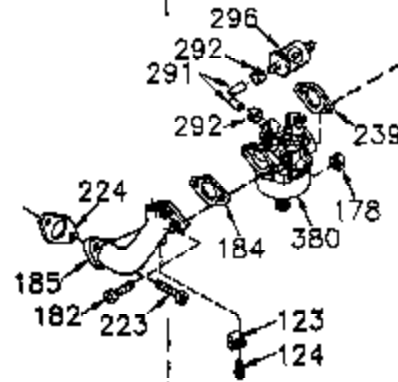

CONTINUED FROM PAGE 2

Ref #	Part Number	Qty	Description
30	35422A	1	Crankshaft
31	35327	1	Counterbalance Gear
40	35776A	1	Piston, Pin & Ring Set (Std.)(Incl. 4 1,42 & 43)
40	35777A	1	Piston, Pin & Ring Set (.010" OS)(Incl. 41,42 & 43)
40	35778A	1	Piston, Pin & Ring Set (.020" OS)(Incl. 41,42 & 43)
41	35773A	1	Piston & Pin Ass'y. (Std.)(Incl. 43)
41	35774A	1	Piston & Pin Ass'y. (.010" OS)(Incl. 43)
41	35775A	1	Piston & Pin Ass'y. (.020" OS)(Incl. 43)
42	35779	1	Ring Set (Std.)
42	35780	1	Ring Set (.010" OS)
42	35781	1	Ring Set (.020" OS)
43	35772	2	Piston Pin Retaining Ring
45	36895	1	Connecting Rod Ass'y. (Incl. 47)
47	651033	2	Connecting Rod Bolt
48	34034	2	Valve Lifter
50	35381	1	Camshaft Ass'y (MCR)
51	35315A	1	Counterbalance Weight
52	31356	1	Oil Pump Ass'y.
69	35317	1	* Mounting Flange Gasket
70	35711A	1	Mounting Flange (Incl. 72,75,80 & 81)
72	31927	1	Oil Drain Plug
75	35319	1	Oil Seal
80	35783	1	Governor Shaft
81	30590A	2	Washer
82	35378	1	Governor Gear Ass'y. (Incl. 81)
83	30588A	1	Governor Spool
84	29193	2	Retaining Ring
86	650833	7	Screw, 1/4-20 x 1-3/16"
88	31707A	1	Spacer (Incl. 81)
89	32589	1	Flywheel Key
123	33261	1	Intake Pipe Brace
124	651031	3	Screw, 1/4-20 x 9/16"
171	28424	1	Breather Element
178	29752	2	Nut & Lock Washer. 1/4-28
182	30088A	2	Screw, 1/4-28 x 1"
184	33263	1	Carburetor To Intake Pipe Gasket
185	34926	1	Intake Pipe
223	650378	2	Screw, T-30, 5/16-18 x 1-3/32"
224	27915A	1	* Intake Pipe Gasket
234	650825	2	Nut & Lock Washer, 1/4-20
238	650834	2	Screw, 10-32 x 1-17/32"
239	33629	1	* Air Cleaner Gasket
240	35538B	1	Air Cleaner Body (Incl. 239)
245	35403	1	Air Cleaner Filter (Incl. 234)
245A	35404	1	Air Cleaner Filter
250	35961	1	Air Cleaner Cover
251	650886	2	Wing Nut, 1/4-20
292	26460	2	Fuel Line Clamp
305	35574	1	Oil Fill Tube
307	35499	1	"O" Ring
308	35437	1	Fill Tube Clip
310	35576	1	Dipstick
370B	36507	1	Speed Control Decal
380	640215	1	Carburetor (Incl. 184)
400	36450C		* Gasket Set (Incl. items marked PK in notes)
420	730225A	1	SAE 30 4-Cycle Engine Oil (Quart)