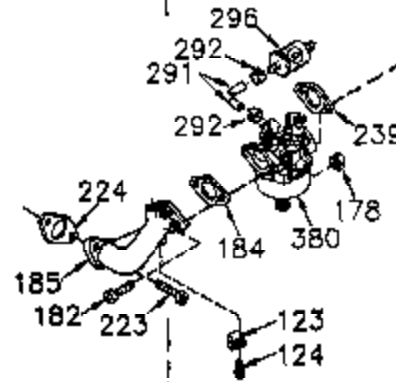

CONTINUED FROM PAGE 2

Ref #	Part Number	Qty	Description
30	35422A	1	Crankshaft
31	35327	1	Counterbalance Gear
40	35776A	1	Piston, Pin & Ring Set (Std.)(Incl. 4 1,42 & 43)
40	35777A	1	Piston, Pin & Ring Set (.010" OS)(Incl. 41,42 & 43)
40	35778A	1	Piston, Pin & Ring Set (.020" OS)(Incl. 41,42 & 43)
41	35773A	1	Piston & Pin Ass'y. (Std.) (Incl. 43)
41	35774A	1	Piston & Pin Ass'y. (.010" OS) (Incl. 43)
41	35775A	1	Piston & Pin Ass'y. (.020" OS) (Incl. 43)
42	35779	1	Ring Set (Std.)
42	35780	1	Ring Set (.010" OS)
42	35781	1	Ring Set (.020" OS)
43	35772	2	Piston Pin Retaining Ring
45	36895	1	Connecting Rod Ass'y. (Incl. 47)
47	651033	2	Connecting Rod Bolt
48	34034	2	Valve Lifter
50	35381	1	Camshaft (MCR)
51	35315A	1	Counterbalance Weight
52	31356	1	Oil Pump Ass'y.
69	35317	1	* Mounting Flange Gasket
70	35711A	1	Mounting Flange (Incl. 72,75,80 & 81)
72	31927	1	Oil Drain Plug
75	35319	1	Oil Seal
80	35783	1	Governor Shaft
81	30590A	2	Washer
82	35378	1	Governor Gear Ass'y. (Incl. 81)
83	30588A	1	Governor Spool
84	29193	2	Retaining Ring
86	650833	8	Screw, 1/4-20 x 1-3/16"
88	31707A	1	Spacer (Incl. 81)
89	32589	1	Flywheel Key
123	33261	1	Intake Pipe Bracket
124	651031	3	Screw, 1/4-20 x 9/16"
171	28424	1	Breather Element
178	29752	2	Nut & Lock Washer, 1/4-28
182	30088A	2	Screw, 1/4-28 x 1"
184	33263	1	* Carburetor To Intake Pipe Gasket
185	34926	1	Intake Pipe
223	650378	2	Screw, T-30, 5/16-18 x 1-3/32"
224	27915A	1	* Intake Pipe Gasket
234	650825	2	Nut & Lock Washer, 1/4-20
238	650834	2	Screw, 10-32 x 1-17/32"
239	33629	1	* Air Cleaner Gasket
240	35538B	1	Air Cleaner Body (Incl. 239)
245	35403	1	Air Cleaner Filter (Incl. 234)
245	35404	1	Air Cleaner Filter
250	35961	1	Air Cleaner Cover
251	650886	2	Wing Nut, 1/4-20
292	26460	2	Fuel Line Clamp
305	35574	1	Oil Fill Tube
307	35499	1	"O" Ring
308	35437	1	Fill Tube Clip
310	35576	1	Dipstick
370B	36507	1	Speed Control Decal
380	640126	1	Carburetor (Incl. 184)
400	36450C	1	Gasket Set (Include items marked PK in notes)
420	730225A	1	SAE 30 4-Cycle Engine Oil (Quart)