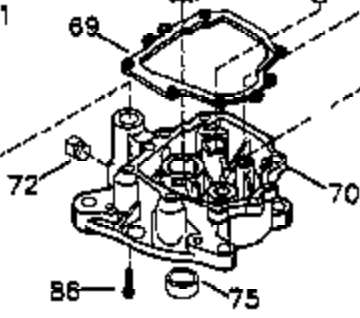

CONTINUED FROM PAGE 2

Ref #	Part Number	Qty	Description
30	35422A	1	Crankshaft
31	35327	1	Counterbalance Gear
40	35776A	1	Piston, Pin & Ring Set (Std.)
40	35777A	1	Piston, Pin & Ring Set (.010" OS)
40	35778A	1	Piston, Pin & Ring Set (.020" OS)
41	35773A	1	Piston & Pin Ass'y. (Std.) (Incl. 43)
41	35774A	1	Piston & Pin Ass'y. (.010" OS) (Incl. 43)
41	35775A	1	Piston & Pin Ass'y. (.020" OS) (Incl. 43)
42	35779	1	Ring Set (Std.)
42	35780	1	Ring Set (.010" OS)
42	35781	1	Ring Set (.020" OS)
43	35772	2	Piston Pin Retaining Ring
45	36895	1	Connecting Rod Ass'y. (Incl. 47)
47	651033	2	Connecting Rod Bolt
48	34034	2	Valve Lifter
50	35381	1	Camshaft
51	35315A	1	Counterbalance Weight
52	31356	1	Oil Pump Ass'y.
69	35317	1	* Mounting Flange Gasket
70	35711A	1	Mounting Flange (Incl. 72, 75 & 80)
72	31927	1	Oil Drain Plug
75	35319	1	Oil Seal
80	35783	1	Governor Shaft
81	30590A	2	Washer
82	35378	1	Governor Gear Ass'y. (Incl. 81)
83	30588A	1	Governor Spool
84	29193	2	Retaining Ring
86	650833	7	Screw, 1/4-20 x 1-3/16"
88	31707A	1	Spacer (Incl. 81)
89	32589	1	Flywheel Key
123	33261	1	Intake Pipe Bracket
124	651031	3	Screw, 1/4-20 x 9/16"
171	28424	1	Breather Element
178	29752	2	Nut & Lock Washer, 1/4-28
182	30088A	2	Screw, 1/4-28 x 1"
184	33263	1	* Carburetor To Intake Pipe Gasket
185	34926	1	Intake Pipe
223	650378	2	Screw, T-30, 5/16-18 x 1-3/32"
224	27915A	1	* Intake Pipe Gasket
234	650825	2	Nut & Lock Washer, 1/4-20
238	650834	2	Screw, 10-32 x 1-17/32"
239	33629	1	* Air Cleaner Gasket
240	35538B	1	Air Cleaner Body (Incl. 239)
245A	35404	1	Air Cleaner Filter
245	35403	1	Air Cleaner Filter (Incl. 234)
250	35961	1	Air Cleaner Cover
251	650886	2	Wing Nut, 1/4-20
291	30705	1	Fuel Line
292	26460	2	Fuel Line Clamp
301A	35355	1	Fuel Cap
305	35574	1	Oil Fill Tube
307	35499	1	"O" Ring
308	35437	1	Fill Tube Clip
310	35576	1	Dipstick
370B	36507	1	Speed Control Decal
380	640126	1	Carburetor (Incl. 184)
400	36452B	1	* Gasket Set (Incl. items marked PK i n notes)
420	730225A	1	SAE 30 4-Cycle Engine Oil (Quart)