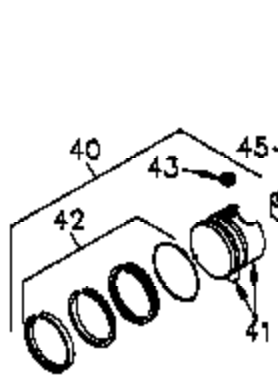

CONTINUED FROM PAGE 2

Ref #	Part Number	Qty	Description
30	35422A	1	Crankshaft
31	35327	1	Counterbalance Gear
40	35776A	1	Piston, Pin & Ring Set (Std.)
40	35777A	1	Piston, Pin & Ring Set (.010" OS)
40	35778A	1	Piston, Pin & Ring Set (.020" OS)
41	35773A	1	Piston & Pin Ass'y. (Std.) (Incl. 43)
41	35774A	1	Piston & Pin Ass'y. (.010" OS) (Incl. 43)
41	35775A	1	Piston & Pin Ass'y. (.020" OS) (Incl. 43)
42	35779	1	Ring Set (Std.)
42	35780	1	Ring Set (.010" OS)
42	35781	1	Ring Set (.020" OS)
43	35772	2	Piston Pin Retaining Ring
45	36895	1	Connecting Rod Ass'y. (Incl. 47)
47	651033	2	Connecting Rod Bolt
48	34034	2	Valve Lifter
50	35381	1	Camshaft
51	35315A	1	Counterbalance Weight
52	31356	1	Oil Pump Ass'y.
69	35317	1	* Mounting Flange Gasket
70	35711A	1	Mounting Flange (Incl. 72, 75 & 80)
72	31927	1	Oil Drain Plug
75	35319	1	Oil Seal
80	35783	1	Governor Shaft
81	30590A	2	Washer
82	35378	1	Governor Gear Ass'y. (Incl. 81)
83	30588A	1	Governor Spool
84	29193	2	Retaining Ring
86	650833	7	Screw, 1/4-20 x 1-3/16"
88	31707A	1	Spacer (Incl. 81)
89	32589	1	Flywheel Key
123	33261	1	Intake Pipe Bracket
124	651031	3	Screw, 1/4-20 x 9/16"
171	28424	1	Breather Element
178	29752	2	Nut & Lock Washer, 1/4-28
182	30088A	2	Screw, 1/4-28 x 1"
184	33263	1	* Carburetor To Intake Pipe Gasket
185	34926	1	Intake Pipe
223	650378	2	Screw, T-30, 5/16-18 x 1-3/32"
224	27915A	1	* Intake Pipe Gasket
234	650825	2	Nut & Lock Washer, 1/4-20
238	650834	2	Screw, 10-32 x 1-17/32"
239	33629	1	* Air Cleaner Gasket
240	35538B	1	Air Cleaner Body (Incl. 239)
245A	35404	1	Air Cleaner Filter
245	35403	1	Air Cleaner Filter (Incl. 234)
250	35961	1	Air Cleaner Cover
251	650886	2	Wing Nut, 1/4-20
291	30705	1	Fuel Line
292	26460	2	Fuel Line Clamp
301A	35355	1	Fuel Cap
305	35574	1	Oil Fill Tube
307	35499	1	"O" Ring
308	35437	1	Fill Tube Clip
310	35576	1	Dipstick
370B	36507	1	Speed Control Decal
380	640126	1	Carburetor (Incl. 184)
400	36452B	1	* Gasket Set (Incl. items marked PK i n notes)
420	730225A	1	SAE 30 4-Cycle Engine Oil (Quart)