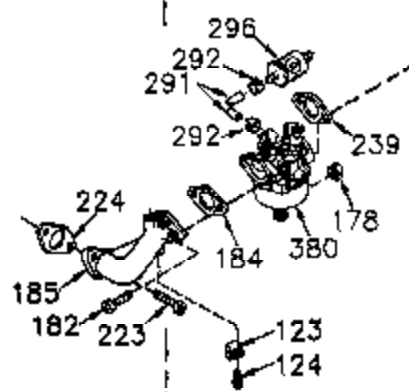

CONTINUED FROM PAGE 2

Ref #	Part Number	Qty	Description
30	35422A	1	Crankshaft
31	35327	1	Counterbalance Gear
40	35776A	1	Piston, Pin & Ring Set (Std.)
40	35777A	1	Piston, Pin & Ring Set (.010" OS)
40	35778A	1	Piston, Pin & Ring Set (.020" OS)
41	35773A	1	Piston & Pin Ass'y. (Std.) (Incl. 43)
41	35774A	1	Piston & Pin Ass'y. (.010" OS) (Incl. 43)
41	35775A	1	Piston & Pin Ass'y. (.020" OS) (Incl. 43)
42	35779	1	Ring Set (Std.)
42	35780	1	Ring Set (.010" OS)
42	35781	1	Ring Set (.020" OS)
43	35772	2	Piston Pin Retaining Ring
45	36895	1	Connecting Rod Ass'y. (Incl. 47)
47	651033	2	Connecting Rod Bolt
48	34034	2	Valve Lifter
50	35381	1	Camshaft
51	35315A	1	Counterbalance Weight
52	31356	1	Oil Pump Ass'y.
69	35317	1	* Mounting Flange Gasket
70	35711A	1	Mounting Flange (Incl. 72, 75 & 80)
72	31927	1	Oil Drain Plug
75	35319	1	Oil Seal
80	35783	1	Governor Shaft
81	30590A	2	Washer
82	35378	1	Governor Gear Ass'y. (Incl. 81)
83	30588A	1	Governor Spool
84	29193	2	Retaining Ring
86	650833	7	Screw, 1/4-20 x 1-3/16"
88	31707A	1	Spacer (Incl. 81)
89	32589	1	Flywheel Key
123	33261	1	Intake Pipe Bracket
124	651031	3	Screw, 1/4-20 x 9/16"
171	28424	1	Breather Element
178	29752	2	Nut & Lock Washer, 1/4-28
182	30088A	2	Screw, 1/4-28 x 1"
184	33263	1	* Carburetor To Intake Pipe Gasket
185	34926	1	Intake Pipe
223	650378	2	Screw, T-30, 5/16-18 x 1-3/32"
224	27915A	1	* Intake Pipe Gasket
234	650825	2	Nut & Lock Washer, 1/4-20
238	650834	2	Screw, 10-32 x 1-17/32"
239	33629	1	* Air Cleaner Gasket
240	35538B	1	Air Cleaner Body (Incl. 239)
245A	35404	1	Air Cleaner Filter
245	35403	1	Air Cleaner Filter (Incl. 234)
250	35961	1	Air Cleaner Cover
251	650886	2	Wing Nut, 1/4-20
291	30705	1	Fuel Line
292	26460	2	Fuel Line Clamp
301A	35355	1	Fuel Cap
305	35574	1	Oil Fill Tube
307	35499	1	"O" Ring
308	35437	1	Fill Tube Clip
310	35576	1	Dipstick
370B	36507	1	Speed Control Decal
380	640126	1	Carburetor (Incl. 184)
400	36452B	1	* Gasket Set (Incl. items marked PK i n notes)
420	730225A	1	SAE 30 4-Cycle Engine Oil (Quart)