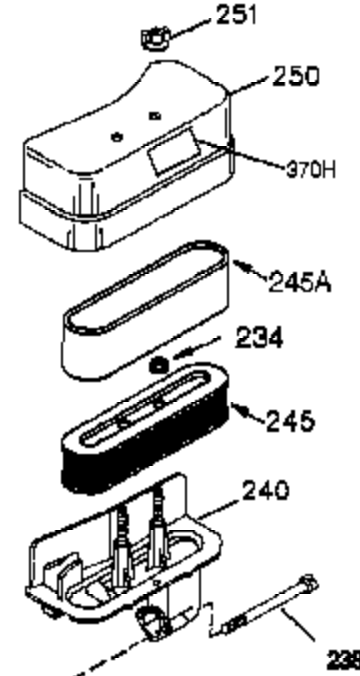

CONTINUED FROM PAGE 2

Ref #	Part Number	Qty	Description
30	35422A	1	Crankshaft
31	35327	1	Counterbalance Gear
40	35776A	1	Piston, Pin & Ring Set (Std.)
40	35777A	1	Piston, Pin & Ring Set (.010" OS)
40	35778A	1	Piston, Pin & Ring Set (.020" OS)
41	35773A	1	Piston & Pin Ass'y. (Std.) (Incl. 43)
41	35774A	1	Piston & Pin Ass'y. (.010" OS) (Incl. 43)
41	35775A	1	Piston & Pin Ass'y. (.020" OS) (Incl. 43)
42	35779	1	Ring Set (Std.)
42	35780	1	Ring Set (.010" OS)
42	35781	1	Ring Set (.020" OS)
43	35772	2	Piston Pin Retaining Ring
45	36895	1	Connecting Rod Ass'y. (Incl. 47)
47	651033	2	Connecting Rod Bolt
48	34034	2	Valve Lifter
50	35381	1	Camshaft
51	35315A	1	Counterbalance Weight
52	31356	1	Oil Pump Ass'y.
69	35317	1	* Mounting Flange Gasket
70	35711A	1	Mounting Flange (Incl. 72, 75 & 80)
72	31927	1	Oil Drain Plug
75	35319	1	Oil Seal
80	35783	1	Governor Shaft
81	30590A	2	Washer
82	35378	1	Governor Gear Ass'y. (Incl. 81)
83	30588A	1	Governor Spool
84	29193	2	Retaining Ring
86	650833	7	Screw, 1/4-20 x 1-3/16"
88	31707A	1	Spacer (Incl. 81)
89	32589	1	Flywheel Key
123	33261	1	Intake Pipe Bracket
124	651031	3	Screw, 1/4-20 x 9/16"
171	28424	1	Breather Element
178	29752	2	Nut & Lock Washer, 1/4-28
182	30088A	2	Screw, 1/4-28 x 1"
184	33263	1	* Carburetor To Intake Pipe Gasket
185	34926	1	Intake Pipe
223	650378	2	Screw, T-30, 5/16-18 x 1-3/32"
224	27915A	1	* Intake Pipe Gasket
234	650825	2	Nut & Lock Washer, 1/4-20
238	650834	2	Screw, 10-32 x 1-17/32"
239	33629	1	* Air Cleaner Gasket
240	35538B	1	Air Cleaner Body (Incl. 239)
245A	35404	1	Air Cleaner Filter
245	35403	1	Air Cleaner Filter (Incl. 234)
250	35961	1	Air Cleaner Cover
251	650886	2	Wing Nut, 1/4-20
291	30705	1	Fuel Line
292	26460	2	Fuel Line Clamp
301A	35355	1	Fuel Cap
305	35574	1	Oil Fill Tube
307	35499	1	"O" Ring
308	35437	1	Fill Tube Clip
310	35576	1	Dipstick
370B	36507	1	Speed Control Decal
380	640126	1	Carburetor (Incl. 184)
400	36452B	1	* Gasket Set (Incl. items marked PK i n notes)
420	730225A	1	SAE 30 4-Cycle Engine Oil (Quart)