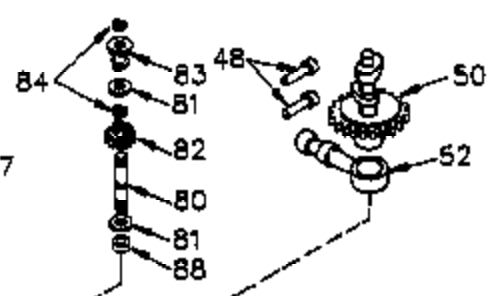

CONTINUED FROM PAGE 2

Ref #	Part Number	Qty	Description
30	35422A	1	Crankshaft
31	35327	1	Counterbalance Gear
40	35776A	1	Piston, Pin & Ring Set (Std.)
40	35777A	1	Piston, Pin & Ring Set (.010" OS)
40	35778A	1	Piston, Pin & Ring Set (.020" OS)
41	35773A	1	Piston & Pin Ass'y. (Std.) (Incl. 43)
41	35774A	1	Piston & Pin Ass'y. (.010" OS) (Incl. 43)
41	35775A	1	Piston & Pin Ass'y. (.020" OS) (Incl. 43)
42	35779	1	Ring Set (Std.)
42	35780	1	Ring Set (.010" OS)
42	35781	1	Ring Set (.020" OS)
43	35772	2	Piston Pin Retaining Ring
45	36895	1	Connecting Rod Ass'y. (Incl. 47)
47	651033	2	Connecting Rod Bolt
48	34034	2	Valve Lifter
50	35381	1	Camshaft
51	35315A	1	Counterbalance Weight
52	31356	1	Oil Pump Ass'y.
69	35317	1	* Mounting Flange Gasket
70	35711A	1	Mounting Flange (Incl. 72, 75 & 80)
72	31927	1	Oil Drain Plug
75	35319	1	Oil Seal
80	35783	1	Governor Shaft
81	30590A	2	Washer
82	35378	1	Governor Gear Ass'y. (Incl. 81)
83	30588A	1	Governor Spool
84	29193	2	Retaining Ring
86	650833	7	Screw, 1/4-20 x 1-3/16"
88	31707A	1	Spacer (Incl. 81)
89	32589	1	Flywheel Key
123	33261	1	Intake Pipe Bracket
124	651031	3	Screw, 1/4-20 x 9/16"
171	28424	1	Breather Element
178	29752	2	Nut & Lock Washer, 1/4-28
182	30088A	2	Screw, 1/4-28 x 1"
184	33263	1	* Carburetor To Intake Pipe Gasket
185	34926	1	Intake Pipe
223	650378	2	Screw, T-30, 5/16-18 x 1-3/32"
224	27915A	1	* Intake Pipe Gasket
234	650825	2	Nut & Lock Washer, 1/4-20
238	650834	2	Screw, 10-32 x 1-17/32"
239	33629	1	* Air Cleaner Gasket
240	35538B	1	Air Cleaner Body (Incl. 239)
245A	35404	1	Air Cleaner Filter
245	35403	1	Air Cleaner Filter (Incl. 234)
250	35961	1	Air Cleaner Cover
251	650886	2	Wing Nut, 1/4-20
291	30705	1	Fuel Line
292	26460	2	Fuel Line Clamp
301A	35355	1	Fuel Cap
305	35574	1	Oil Fill Tube
307	35499	1	"O" Ring
308	35437	1	Fill Tube Clip
310	35576	1	Dipstick
370B	36507	1	Speed Control Decal
380	640126	1	Carburetor (Incl. 184)
400	36452B	1	* Gasket Set (Incl. items marked PK i n notes)
420	730225A	1	SAE 30 4-Cycle Engine Oil (Quart)