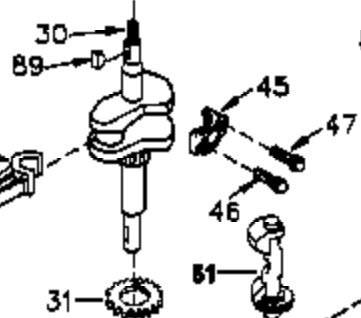

CONTINUED FROM PAGE 2

Ref #	Part Number	Qty	Description
30	35422A	1	Crankshaft
31	35327	1	Counterbalance Gear
40	35776A	1	Piston, Pin & Ring Set (Std.)
40	35777A	1	Piston, Pin & Ring Set (.010" OS)
40	35778A	1	Piston, Pin & Ring Set (.020" OS)
41	35773A	1	Piston & Pin Ass'y. (Std.) (Incl. 43)
41	35774A	1	Piston & Pin Ass'y. (.010" OS) (Incl. 43)
41	35775A	1	Piston & Pin Ass'y. (.020" OS) (Incl. 43)
42	35779	1	Ring Set (Std.)
42	35780	1	Ring Set (.010" OS)
42	35781	1	Ring Set (.020" OS)
43	35772	2	Piston Pin Retaining Ring
45	36895	1	Connecting Rod Ass'y. (Incl. 47)
47	651033	2	Connecting Rod Bolt
48	34034	2	Valve Lifter
50	35381	1	Camshaft
51	35315A	1	Counterbalance Weight
52	31356	1	Oil Pump Ass'y.
69	35317	1	* Mounting Flange Gasket
70	35711A	1	Mounting Flange (Incl. 72, 75 & 80)
72	31927	1	Oil Drain Plug
75	35319	1	Oil Seal
80	35783	1	Governor Shaft
81	30590A	2	Washer
82	35378	1	Governor Gear Ass'y. (Incl. 81)
83	30588A	1	Governor Spool
84	29193	2	Retaining Ring
86	650833	7	Screw, 1/4-20 x 1-3/16"
88	31707A	1	Spacer (Incl. 81)
89	32589	1	Flywheel Key
123	33261	1	Intake Pipe Bracket
124	651031	3	Screw, 1/4-20 x 9/16"
171	28424	1	Breather Element
178	29752	2	Nut & Lock Washer, 1/4-28
182	30088A	2	Screw, 1/4-28 x 1"
184	33263	1	* Carburetor To Intake Pipe Gasket
185	34926	1	Intake Pipe
223	650378	2	Screw, T-30, 5/16-18 x 1-3/32"
224	27915A	1	* Intake Pipe Gasket
234	650825	2	Nut & Lock Washer, 1/4-20
238	650834	2	Screw, 10-32 x 1-17/32"
239	33629	1	* Air Cleaner Gasket
240	35538B	1	Air Cleaner Body (Incl. 239)
245A	35404	1	Air Cleaner Filter
245	35403	1	Air Cleaner Filter (Incl. 234)
250	35961	1	Air Cleaner Cover
251	650886	2	Wing Nut, 1/4-20
291	30705	1	Fuel Line
292	26460	2	Fuel Line Clamp
301A	35355	1	Fuel Cap
305	35574	1	Oil Fill Tube
307	35499	1	"O" Ring
308	35437	1	Fill Tube Clip
310	35576	1	Dipstick
370B	36507	1	Speed Control Decal
380	640126	1	Carburetor (Incl. 184)
400	36452B	1	* Gasket Set (Incl. items marked PK i n notes)
420	730225A	1	SAE 30 4-Cycle Engine Oil (Quart)