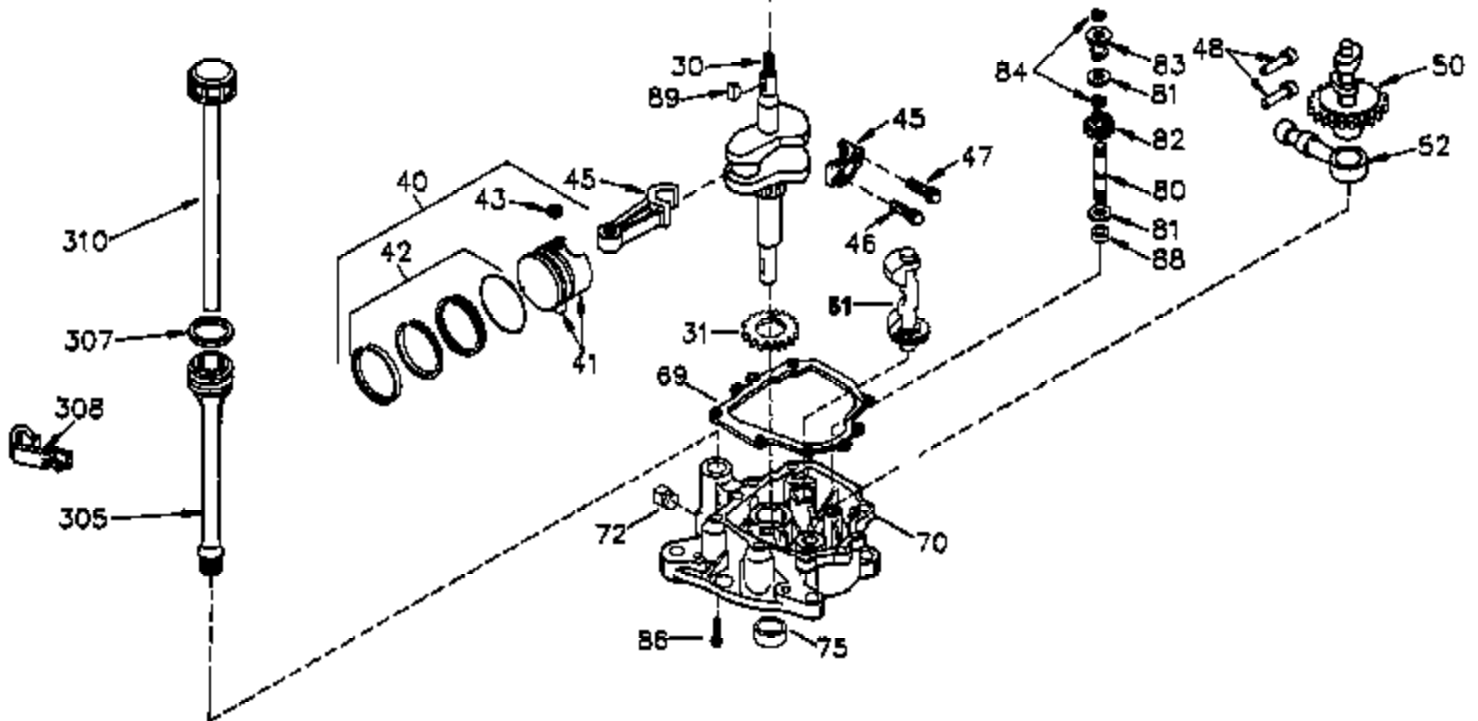

CONTINUED FROM PAGE 2

Engine Parts List #2

Ref #	Part Number	Qty	Description
30	35422A	1	Crankshaft
31	35327	1	Counterbalance Gear
40	35776A	1	Piston, Pin & Ring Set (Std.)
40	35777A	1	Piston, Pin & Ring Set (.010" OS)
40	35778A	1	Piston, Pin & Ring Set (.020" OS)
41	35773A	1	Piston & Pin Ass'y. (Std.) (Incl. 43)
41	35774A	1	Piston & Pin Ass'y. (.010" OS) (Incl. 43)
41	35775A	1	Piston & Pin Ass'y. (.020" OS) (Incl. 43)
42	35779	1	Ring Set (Std.)
42	35780	1	Ring Set (.010" OS)
42	35781	1	Ring Set (.020" OS)
43	35772	2	Piston Pin Retaining Ring
45	36895	1	Connecting Rod Ass'y. (Incl. 47)
47	651033	2	Connecting Rod Bolt
48	34034	2	Valve Lifter
50	35381	1	Camshaft (MCR)
51	35315A	1	Counterbalance Weight
52	31356	1	Oil Pump Ass'y.
69	35317	1	* Mounting Flange Gasket
70	35711A	1	Mounting Flange (Incl. 72, 75 & 80)
72	31927	1	Oil Drain Plug
75	35319	1	Oil Seal
80	35783	1	Governor Shaft
81	30590A	2	Washer
82	35378	1	Governor Gear Ass'y. (Incl. 81)
83	30588A	1	Governor Spool
84	29193	2	Retaining Ring
86	650833	7	Screw, 1/4-20 x 1-3/16"
88	31707A	1	Spacer (Incl. 81)
89	32589	1	Flywheel Key
123	33261	1	Intake Pipe Brace
124	651031	3	Screw, 1/4-20 x 9/16"
171	28424	1	Breather Element
178	29752	2	Nut & Lock Washer, 1/4-28
182	30088A	2	Screw, 1/4-28 x 1"
184	33263	1	* Carburetor To Intake Pipe Gasket
185	34926	1	Intake Pipe
223	650378	2	Screw, T-30, 5/16-18 x 1-3/32"
224	27915A	1	* Intake Pipe Gasket
234	650825	2	Nut & Lock Washer, 1/4-20
238	650834	2	Screw, 10-32 x 1-17/32"
239	33629	1	* Air Cleaner Gasket
240	35538B	1	Air Cleaner Body (Incl. 239)
245	35403	1	Air Cleaner Filter (Incl. 234)
245A	35404	1	Air Cleaner Filter
250	35961	1	Air Cleaner Cover
251	650886	2	Wing Nut, 1/4-20
292	26460	2	Fuel Line Clamp
305	35574	1	Oil Fill Tube
307	35499	1	"O" Ring
308	35437	1	Fill Tube Clip
310	35576	1	Dipstick
380	640091A	1	Carburetor (Incl. 184)
400	36452B	1	* Gasket Set (Incl. items marked PK in notes)
420	730225A	1	SAE 30 4-Cycle Engine Oil (Quart)