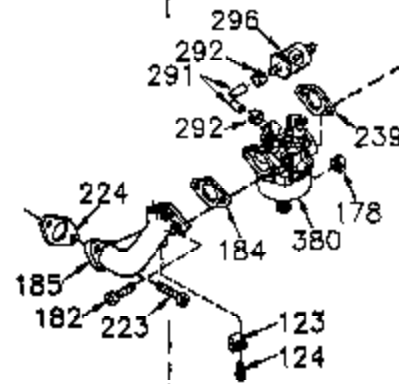

CONTINUED FROM PAGE 2

Engine Parts List #2

Ref #	Part Number	Qty	Description
30	35422A	1	Crankshaft
31	35327	1	Counterbalance Gear
40	35776A	1	Piston, Pin & Ring Set (Std.)
40	35777A	1	Piston, Pin & Ring Set (.010" OS)
40	35778A	1	Piston, Pin & Ring Set (.020" OS)
41	35773A	1	Piston & Pin Ass'y. (Std.) (Incl. 43)
41	35774A	1	Piston & Pin Ass'y. (.010" OS) (Incl. 43)
41	35775A	1	Piston & Pin Ass'y. (.020" OS) (Incl. 43)
42	35779	1	Ring Set (Std.)
42	35780	1	Ring Set (.010" OS)
42	35781	1	Ring Set (.020" OS)
43	35772	2	Piston Pin Retaining Ring
45	36895	1	Connecting Rod Ass'y. (Incl. 47)
47	651033	2	Connecting Rod Bolt
48	34034	2	Valve Lifter
50	35381	1	Camshaft (MCR)
51	35315A	1	Counterbalance Weight
52	31356	1	Oil Pump Ass'y.
69	35317	1	* Mounting Flange Gasket
70	35711A	1	Mounting Flange (Incl. 72, 75 & 80)
72	31927	1	Oil Drain Plug
75	35319	1	Oil Seal
80	35783	1	Governor Shaft
81	30590A	2	Washer
82	35378	1	Governor Gear Ass'y. (Incl. 81)
83	30588A	1	Governor Spool
84	29193	2	Retaining Ring
86	650833	7	Screw, 1/4-20 x 1-3/16"
88	31707A	1	Spacer (Incl. 81)
89	32589	1	Flywheel Key
123	33261	1	Intake Pipe Brace
124	651031	3	Screw, 1/4-20 x 9/16"
171	28424	1	Breather Element
178	29752	2	Nut & Lock Washer, 1/4-28
182	30088A	2	Screw, 1/4-28 x 1"
184	33263	1	* Carburetor To Intake Pipe Gasket
185	34926	1	Intake Pipe
223	650378	2	Screw, T-30, 5/16-18 x 1-3/32"
224	27915A	1	* Intake Pipe Gasket
234	650825	2	Nut & Lock Washer, 1/4-20
238	650834	2	Screw, 10-32 x 1-17/32"
239	33629	1	* Air Cleaner Gasket
240	35538B	1	Air Cleaner Body (Incl. 239)
245	35403	1	Air Cleaner Filter (Incl. 234)
245A	35404	1	Air Cleaner Filter
250	35961	1	Air Cleaner Cover
251	650886	2	Wing Nut, 1/4-20
292	26460	2	Fuel Line Clamp
305	35574	1	Oil Fill Tube
307	35499	1	"O" Ring
308	35437	1	Fill Tube Clip
310	35576	1	Dipstick
380	640091A	1	Carburetor (Incl. 184)
400	36452B	1	* Gasket Set (Incl. items marked PK in notes)
420	730225A	1	SAE 30 4-Cycle Engine Oil (Quart)