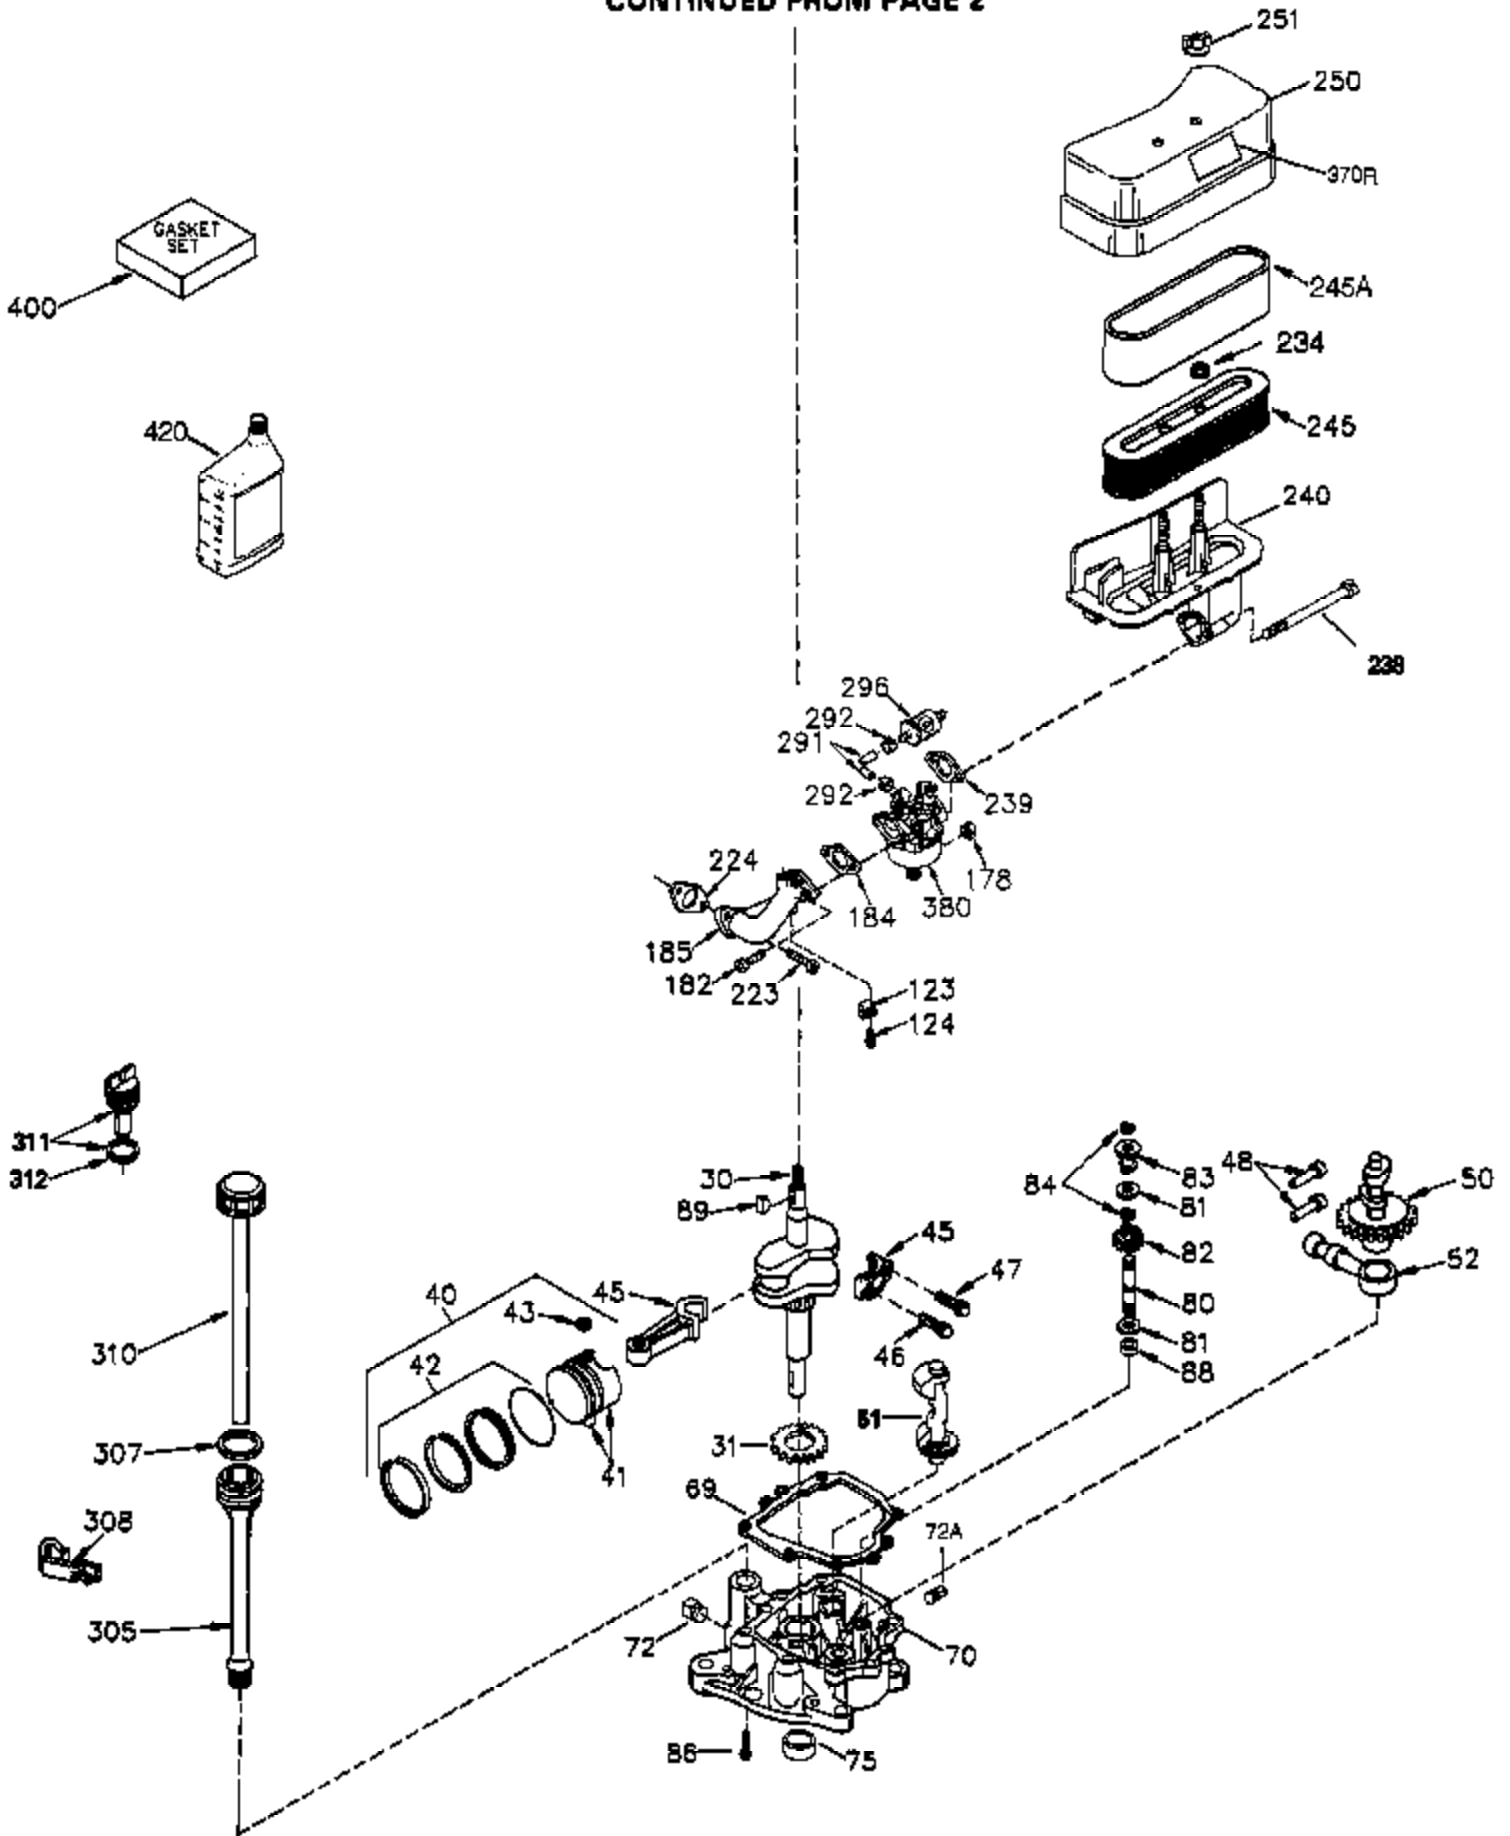

CONTINUED FROM PAGE 2

Ref #	Part Number	Qty	Description
30	35802B	1	Crankshaft
31	35327	1	Counterbalance Gear
40	40011	1	Piston, Pin & Ring Set (Std.)
40	40012	1	Piston, Pin & Ring Set (.010" OS)
41	40009	1	Piston & Pin Ass'y. (Std.) (Incl. 43)
41	40010	1	Piston & Pin Ass'y. (.010" OS) (Incl. 43)
42	40013	1	Ring Set (Std.)
42	40014	1	Ring Set (.010" OS)
43	27888	2	Piston Pin Retaining Ring
45	36897	1	Connecting Rod Ass'y. (Incl. 47)
47	651033	2	Connecting Rod Bolt
48	34034	2	Valve Lifter
50	35381	1	Camshaft Ass'y (MCR)
51	35747A	1	Counterbalance Weight
52	31356	1	Oil Pump Ass'y.
69	35317	1	* Mounting Flange Gasket
70	35711A	1	Mounting Flange (Incl. 72,75,80 & 81)
72	31927	1	Oil Drain Plug
75	35319	1	Oil Seal
80	35783	1	Governor Shaft
81	30590A	2	Washer
82	35378	1	Governor Gear Ass'y. (Incl. 81)
83	30588A	1	Governor Spool
84	29193	2	Retaining Ring
86	650833	7	Screw, 1/4-20 x 1-3/16"
88	31707A	1	Spacer (Incl. 81)
89	32589	1	Flywheel Key
123	33261	1	Intake Pipe Brace
124	651031	2	Screw, 1/4-20 x 9/16"
178	29752	2	Nut & Lock Washer. 1/4-28
182	30088A	2	Screw, 1/4-28 x 1"
184	33263	1	Carburetor To Intake Pipe Gasket
185	34926	1	Intake Pipe
223	650378	2	Screw, Torx T-30, 5/16-18 x 1-1/8"
224	27915A	1	* Intake Pipe Gasket
234	650825	2	Nut & Lock Washer, 1/4-20
238	650834	2	Screw, 10-32 x 1-17/32"
239	33629	1	* Air Cleaner Gasket
240	35538B	1	Air Cleaner Body (Incl. 239)
245	35403	1	Air Cleaner Filter (Incl. 324)
245A	35404	1	Air Cleaner Filter
250	35961	1	Air Cleaner Cover
251	650886	2	Wing Nut, 1/4-20
292	26460	2	Fuel Line Clamp
305	35574	1	Oil Fill Tube
307	35499	1	"O" Ring
308	35437	1	Fill Tube Clip
310	35576	1	Dipstick
380	640078	1	Carburetor (Incl. 184)
400	36450A		* Gasket Set (Incl. items marked PK in notes) Incl. part #'s 27272A (1), 27896A (2), 27915A (1), 29673 (1), 33263 (1), 33629 (1), 34698A (1), 35262A (1), 36448 (1)
420	730225	1	SAE 30 4-Cycle Engine Oil (Quart)