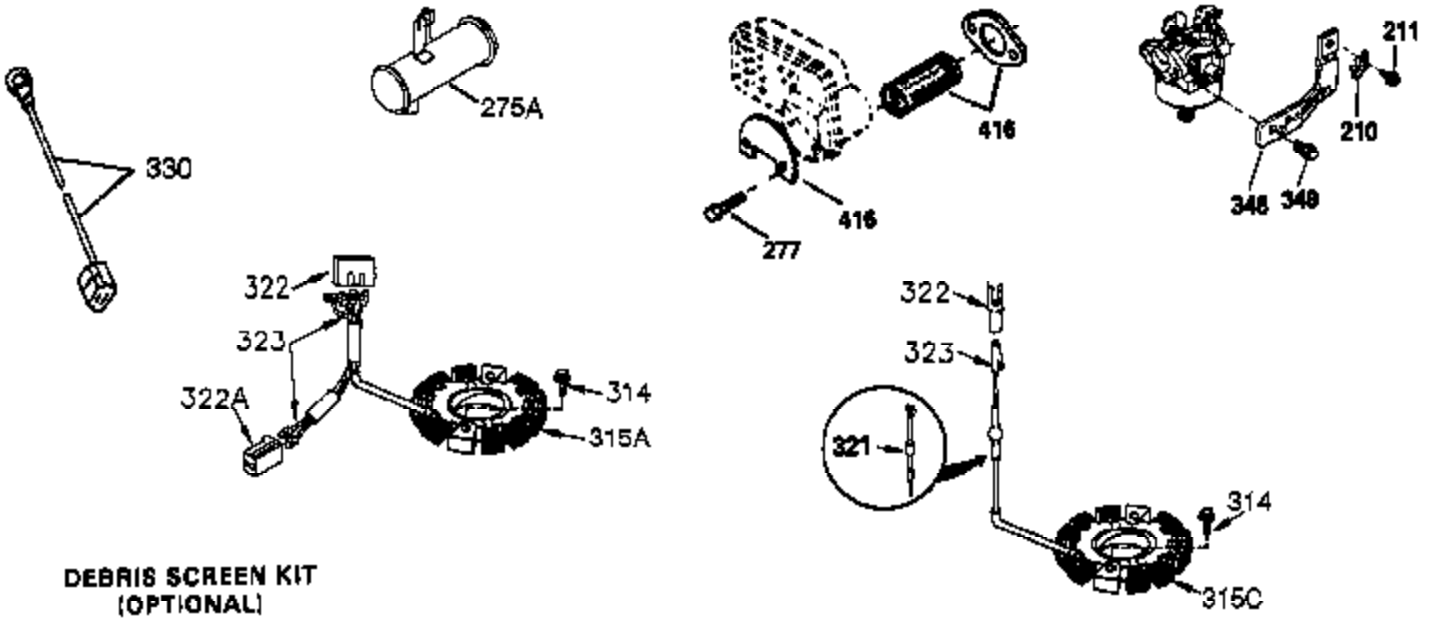

Ref #	Part Number	Qty	Description
16	36494	1	Governor Lever
19A	36495	1	Extension Spring
92	650880	1	Lock Washer
93	650881	1	Flywheel Nut
186	33860	1	Governor Link
203	36482	1	Compression Spring
204	650777	1	Screw, 6-32 x 21/32"
209	650902	1	Screw, 11-32 x 7/16"
210	27793	2	Conduit Clip
211	28942	2	Screw, 10-32 x 3/8"
260	36266	1	Blower Housing
261	650788	2	Screw, 5/16-18 x 3/4"
262	29747B	2	Screw, Torx T-40, 5/16-24 x 21/32"
263	35963	1	Trim Ring
277	650729	2	Screw, 5/16-18 x 3-3/16"
314	650873	2	Screw, 1/4-20 x 3/4"
321	611161	1	Diode
322	611142	1	Connector Body
323	611118	1	Terminal
326	36210	1	Screen Plug
347	650949	3	Screw, 10-32 x 9/16"
348	35426	1	Remote Choke Bracket
349	650767	2	Screw, 8-32 x 27/64"