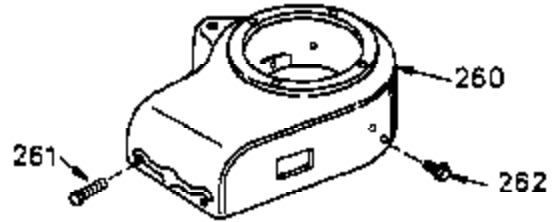

**OPTIONAL SPARK
ARRESTOR**