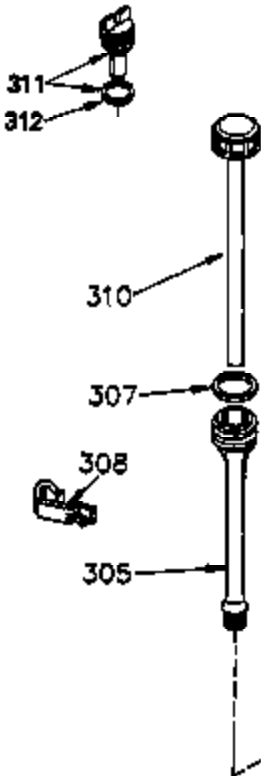

CONTINUED FROM PAGE 2

Ref #	Part Number	Qty	Description
30	36881	1	Crankshaft
31	35327	1	Counterbalance Gear
40	40011	1	Piston, Pin & Ring Set (Std.)
40	40012	1	Piston, Pin & Ring Set (.010" OS)
41	40009	1	Piston & Pin Ass'y. (Std.) (Incl. 43)
41	40010	1	Piston & Pin Ass'y. (.010" OS) (Incl. 43)
42	40013	1	Ring Set (Std.)
42	40014	1	Ring Set (.010" OS)
43	27888	2	Piston Pin Retaining Ring
45	36897	1	Connecting Rod Ass'y. (Incl. 47)
47	651033	2	Connecting Rod Bolt
48	34034	2	Valve Lifter
50	35381	1	Camshaft (MCR)
51	35747A	1	Counterbalance Weight
52	31356	1	Oil Pump Ass'y.
69	35317	1	* Mounting Flange Gasket
70	35711A	1	Mounting Flange (Incl. 72,75,80 & 81)
72	31927	1	Oil Drain Plug
75	35319	1	Oil Seal
80	35783	1	Governor Shaft
81	30590A	2	Washer
82	35378	1	Governor Gear Ass'y. (Incl. 81)
83	30588A	1	Governor Spool
84	29193	2	Retaining Ring
86	650833	7	Screw, 1/4-20 x 1-3/16"
88	31707A	1	Spacer (Incl. 81)
89	32589	1	Flywheel Key
123	33261	1	Intake Pipe Brace
124	651031	3	Screw 1/4-20 x 9/16"
178	29752	2	Nut & Lock Washer, 1/4-28
182	30088A	2	Screw 1/4-28 x 1"
184	33263	1	* Carburetor To Intake Pipe Gasket
185	34926	1	Intake Pipe
223	650378	2	Screw, Torx T-30, 5/16-18 x 1-1/8"
224	27915A	1	* Intake Pipe Gasket
234	650825	2	Nut & Lock Washer, 1/4-20
238	650834	2	Screw 10-32 x 1-17/32"
239	33629	1	* Air Cleaner Gasket
240	35538B	1	Air Cleaner Body (Incl. 239)
245A	35404	1	Air Cleaner Filter
245	35403	1	Air Cleaner Filter (Incl. 234)
250	35961	1	Air Cleaner Cover
251	650886	2	Wing Nut, 1/4-20
305	35574	1	Oil Fill Tube
307	35499	1	"O" Ring
308	35437	1	Fill Tube Clip
310	35576	1	Oil Dipstick
380	640126	1	Carburetor (Incl. 184)
400	36450B	1	* Gasket Set (Incl. items marked PK in notes) Incl. part #'s 27272A (1), 27896A (2), 27915A (1), 29673 (1), 33263 (1), 33629 (1), 34698A (1), 35262A (1), 35317 (1), 36448 (1)
420	730225	1	SAE 30 4-Cycle Engine Oil (Quart)