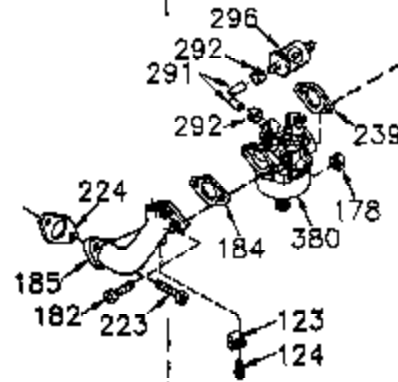

CONTINUED FROM PAGE 2

Ref #	Part Number	Qty	Description
30	36881	1	Crankshaft
31	35327	1	Counterbalance Gear
40	40011	1	Piston, Pin & Ring Set (Std.)
40	40012	1	Piston, Pin & Ring Set (.010" OS)
41	40009	1	Piston & Pin Ass'y. (Std.) (Incl. 43)
41	40010	1	Piston & Pin Ass'y. (.010" OS) (Incl. 43)
42	40013	1	Ring Set (Std.)
42	40014	1	Ring Set (.010" OS)
43	27888	2	Piston Pin Retaining Ring
45	36897	1	Connecting Rod Ass'y. (Incl. 47)
47	651033	2	Connecting Rod Bolt
48	34034	2	Valve Lifter
50	35381	1	Camshaft (MCR)
51	35747A	1	Counterbalance Weight
52	31356	1	Oil Pump Ass'y.
69	35317	1	* Mounting Flange Gasket
70	35711A	1	Mounting Flange (Incl. 72,75,80 & 81)
72	31927	1	Oil Drain Plug
75	35319	1	Oil Seal
80	35783	1	Governor Shaft
81	30590A	2	Washer
82	35378	1	Governor Gear Ass'y. (Incl. 81)
83	30588A	1	Governor Spool
84	29193	2	Retaining Ring
86	650833	7	Screw, 1/4-20 x 1-3/16"
88	31707A	1	Spacer (Incl. 81)
89	32589	1	Flywheel Key
123	33261	1	Intake Pipe Brace
124	651031	3	Screw 1/4-20 x 9/16"
178	29752	2	Nut & Lock Washer, 1/4-28
182	30088A	2	Screw 1/4-28 x 1"
184	33263	1	* Carburetor To Intake Pipe Gasket
185	34926	1	Intake Pipe
223	650378	2	Screw, Torx T-30, 5/16-18 x 1-1/8"
224	27915A	1	* Intake Pipe Gasket
234	650825	2	Nut & Lock Washer, 1/4-20
238	650834	2	Screw 10-32 x 1-17/32"
239	33629	1	* Air Cleaner Gasket
240	35538B	1	Air Cleaner Body (Incl. 239)
245A	35404	1	Air Cleaner Filter
245	35403	1	Air Cleaner Filter (Incl. 234)
250	35961	1	Air Cleaner Cover
251	650886	2	Wing Nut, 1/4-20
305	35574	1	Oil Fill Tube
307	35499	1	"O" Ring
308	35437	1	Fill Tube Clip
310	35576	1	Oil Dipstick
380	640126	1	Carburetor (Incl. 184)
400	36450B	1	* Gasket Set (Incl. items marked PK in notes) Incl. part #'s 27272A (1), 27896A (2), 27915A (1), 29673 (1), 33263 (1), 33629 (1), 34698A (1), 35262A (1), 35317 (1), 36448 (1)
420	730225	1	SAE 30 4-Cycle Engine Oil (Quart)