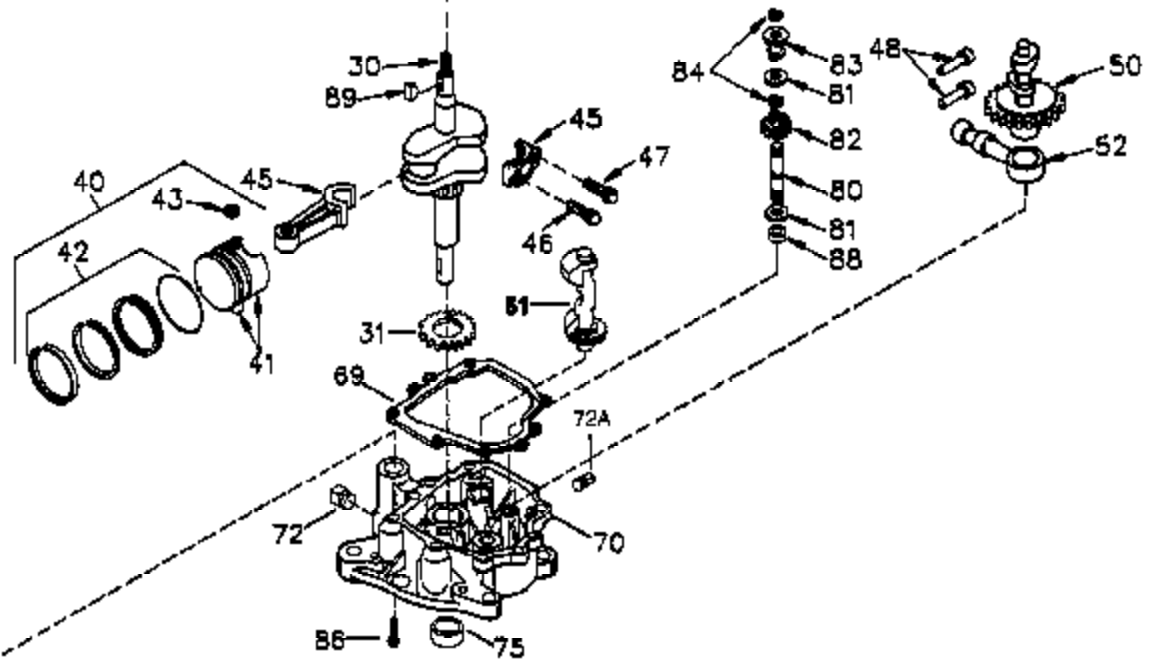

CONTINUED FROM PAGE 2

Ref #	Part Number	Qty	Description
30	36881	1	Crankshaft
31	35327	1	Counterbalance Gear
40	40011	1	Piston, Pin & Ring Set (Std.)
40	40012	1	Piston, Pin & Ring Set (.010" OS)
41	40009	1	Piston & Pin Ass'y. (Std.) (Incl. 43)
41	40010	1	Piston & Pin Ass'y. (.010" OS) (Incl. 43)
42	40013	1	Ring Set (Std.)
42	40014	1	Ring Set (.010" OS)
43	27888	2	Piston Pin Retaining Ring
45	36897	1	Connecting Rod Ass'y. (Incl. 47)
47	651033	2	Connecting Rod Bolt
48	34034	2	Valve Lifter
50	35381	1	Camshaft (MCR)
51	35747A	1	Counterbalance Weight
52	31356	1	Oil Pump Ass'y.
69	35317	1	* Mounting Flange Gasket
70	35711A	1	Mounting Flange (Incl. 72,75,80 & 81)
72	31927	1	Oil Drain Plug
75	35319	1	Oil Seal
80	35783	1	Governor Shaft
81	30590A	2	Washer
82	35378	1	Governor Gear Ass'y. (Incl. 81)
83	30588A	1	Governor Spool
84	29193	2	Retaining Ring
86	650833	7	Screw, 1/4-20 x 1-3/16"
88	31707A	1	Spacer (Incl. 81)
89	32589	1	Flywheel Key
123	33261	1	Intake Pipe Brace
124	651031	3	Screw 1/4-20 x 9/16"
178	29752	2	Nut & Lock Washer, 1/4-28
182	30088A	2	Screw 1/4-28 x 1"
184	33263	1	* Carburetor To Intake Pipe Gasket
185	34926	1	Intake Pipe
223	650378	2	Screw, Torx T-30, 5/16-18 x 1-1/8"
224	27915A	1	* Intake Pipe Gasket
234	650825	2	Nut & Lock Washer, 1/4-20
238	650834	2	Screw 10-32 x 1-17/32"
239	33629	1	* Air Cleaner Gasket
240	35538B	1	Air Cleaner Body (Incl. 239)
245A	35404	1	Air Cleaner Filter
245	35403	1	Air Cleaner Filter (Incl. 234)
250	35961	1	Air Cleaner Cover
251	650886	2	Wing Nut, 1/4-20
305	35574	1	Oil Fill Tube
307	35499	1	"O" Ring
308	35437	1	Fill Tube Clip
310	35576	1	Oil Dipstick
380	640126	1	Carburetor (Incl. 184)
400	36450B	1	* Gasket Set (Incl. items marked PK in notes) Incl. part #'s 27272A (1), 27896A (2), 27915A (1), 29673 (1), 33263 (1), 33629 (1), 34698A (1), 35262A (1), 35317 (1), 36448 (1)
420	730225	1	SAE 30 4-Cycle Engine Oil (Quart)