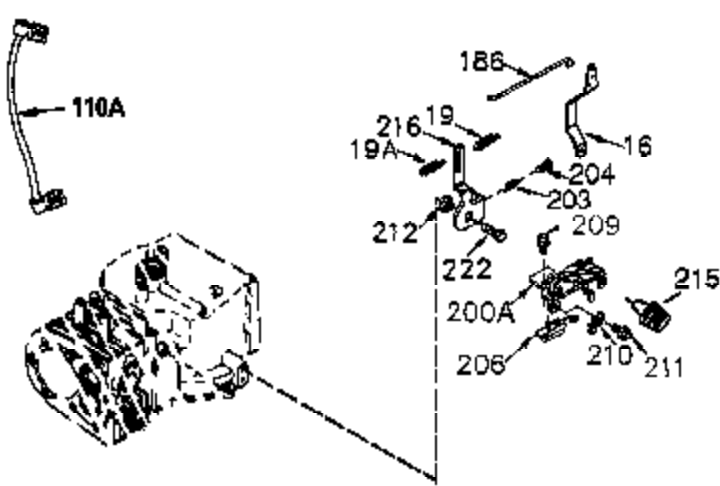

**MUFFLER (QUIET)
(OPTIONAL)**