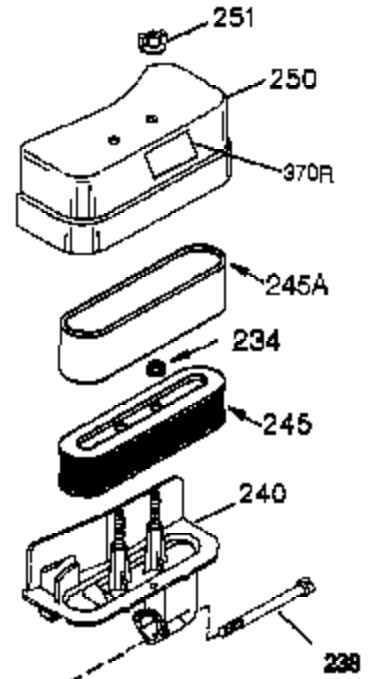

CONTINUED FROM PAGE 2

Ref #	Part Number	Qty	Description
30	36881	1	Crankshaft
31	35327	1	Counterbalance Gear
40	40011	1	Piston, Pin & Ring Set (Std.)
40	40012	1	Piston, Pin & Ring Set (.010" OS)
41	40009	1	Piston & Pin Ass'y. (Std.) (Incl. 43)
41	40010	1	Piston & Pin Ass'y. (.010" OS) (Incl. 43)
42	40013	1	Ring Set (Std.)
42	40014	1	Ring Set (.010" OS)
43	27888	2	Piston Pin Retaining Ring
45	36897	1	Connecting Rod Ass'y. (Incl. 47)
47	651033	2	Connecting Rod Bolt
48	34034	2	Valve Lifter
50	35381	1	Camshaft (MCR)
51	35747A	1	Counterbalance Weight
52	31356	1	Oil Pump Ass'y.
69	35317	1	* Mounting Flange Gasket
70	35711A	1	Mounting Flange (Incl. 72,75,80 & 81)
72	31927	1	Oil Drain Plug
75	35319	1	Oil Seal
80	35783	1	Governor Shaft
81	30590A	2	Washer
82	35378	1	Governor Gear Ass'y. (Incl. 81)
83	30588A	1	Governor Spool
84	29193	2	Retaining Ring
86	650833	7	Screw, 1/4-20 x 1-3/16"
88	31707A	1	Spacer (Incl. 81)
89	32589	1	Flywheel Key
123	33261	1	Intake Pipe Brace
124	651031	3	Screw 1/4-20 x 9/16"
178	29752	2	Nut & Lock Washer, 1/4-28
182	30088A	2	Screw 1/4-28 x 1"
184	33263	1	* Carburetor To Intake Pipe Gasket
185	34926	1	Intake Pipe
223	650378	2	Screw, Torx T-30, 5/16-18 x 1-1/8"
224	27915A	1	* Intake Pipe Gasket
234	650825	2	Nut & Lock Washer, 1/4-20
238	650834	2	Screw 10-32 x 1-17/32"
239	33629	1	* Air Cleaner Gasket
240	35538B	1	Air Cleaner Body (Incl. 239)
245A	35404	1	Air Cleaner Filter
245	35403	1	Air Cleaner Filter (Incl. 234)
250	35961	1	Air Cleaner Cover
251	650886	2	Wing Nut, 1/4-20
305	35574	1	Oil Fill Tube
307	35499	1	"O" Ring
308	35437	1	Fill Tube Clip
310	35576	1	Oil Dipstick
380	640126	1	Carburetor (Incl. 184)
400	36450B	1	* Gasket Set (Incl. items marked PK in notes) Incl. part #'s 27272A (1), 27896A (2), 27915A (1), 29673 (1), 33263 (1), 33629 (1), 34698A (1), 35262A (1), 35317 (1), 36448 (1)
420	730225	1	SAE 30 4-Cycle Engine Oil (Quart)